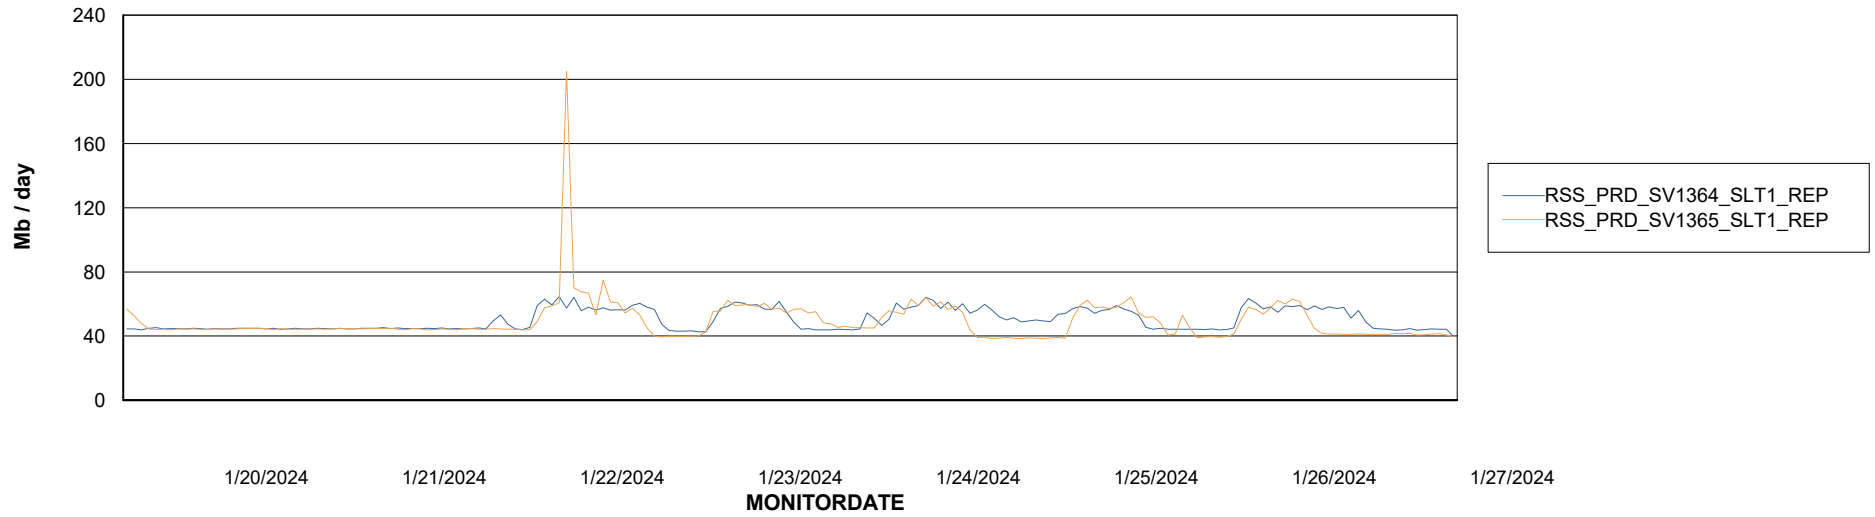

ABSSolute Application ReportServer Services

Avg memory used per ReportServer Service