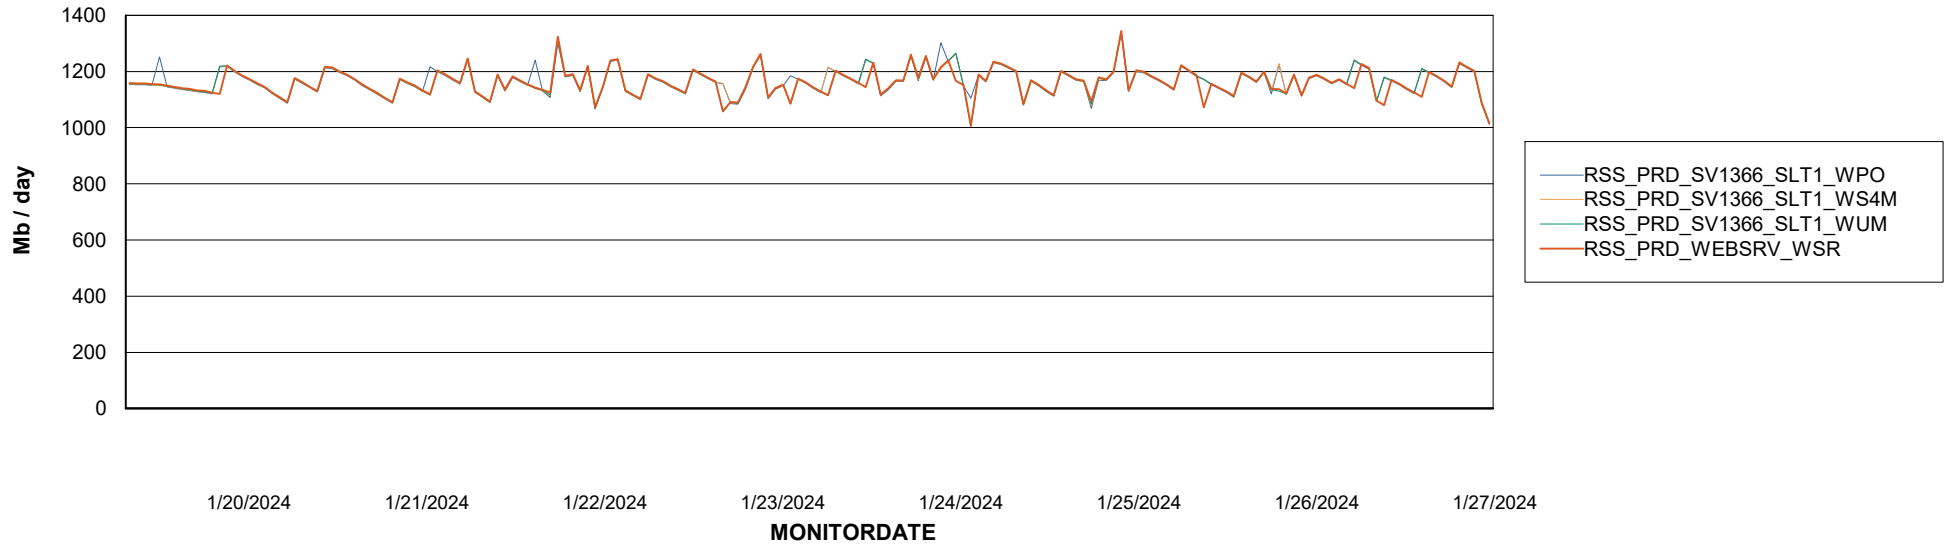

ABSSolute Web Component Services

Avg memory used per ABS Web component