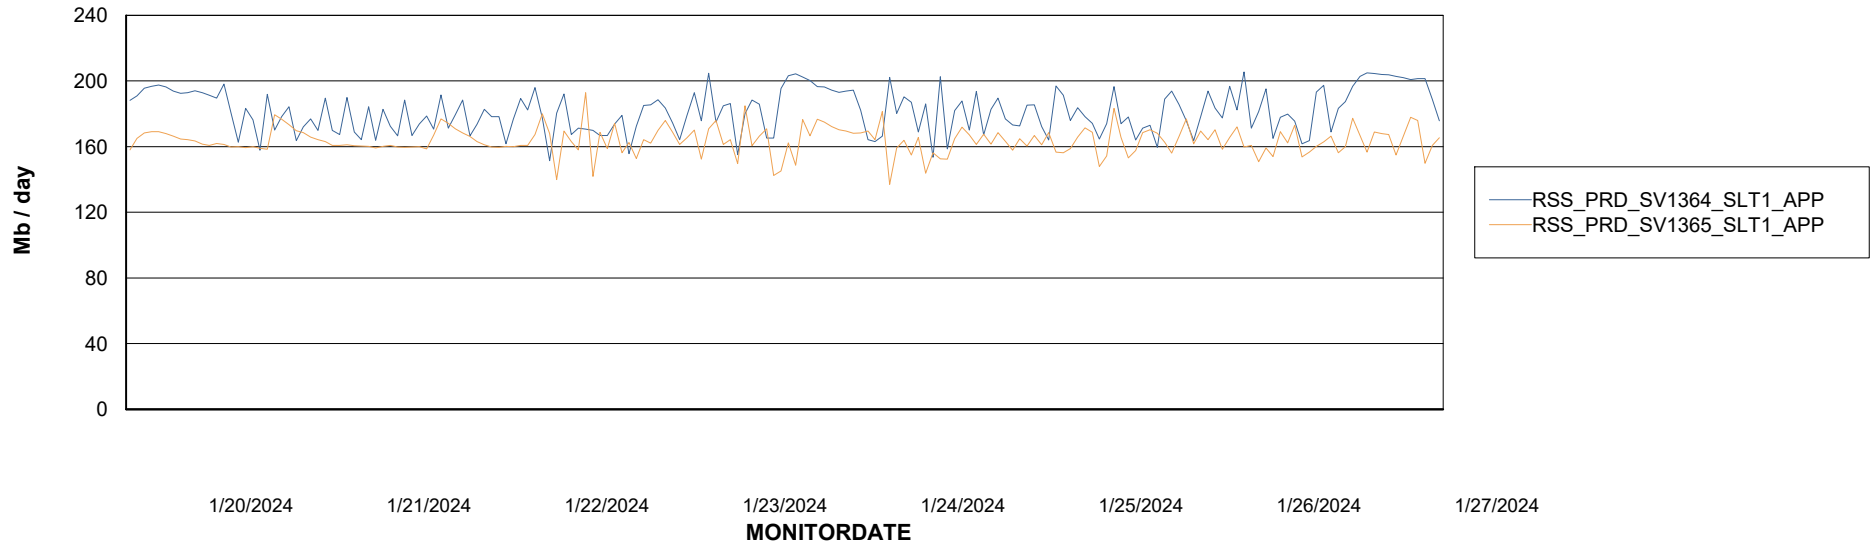

ABSSolute Application Server Services

Avg memory used per ABS Server Service