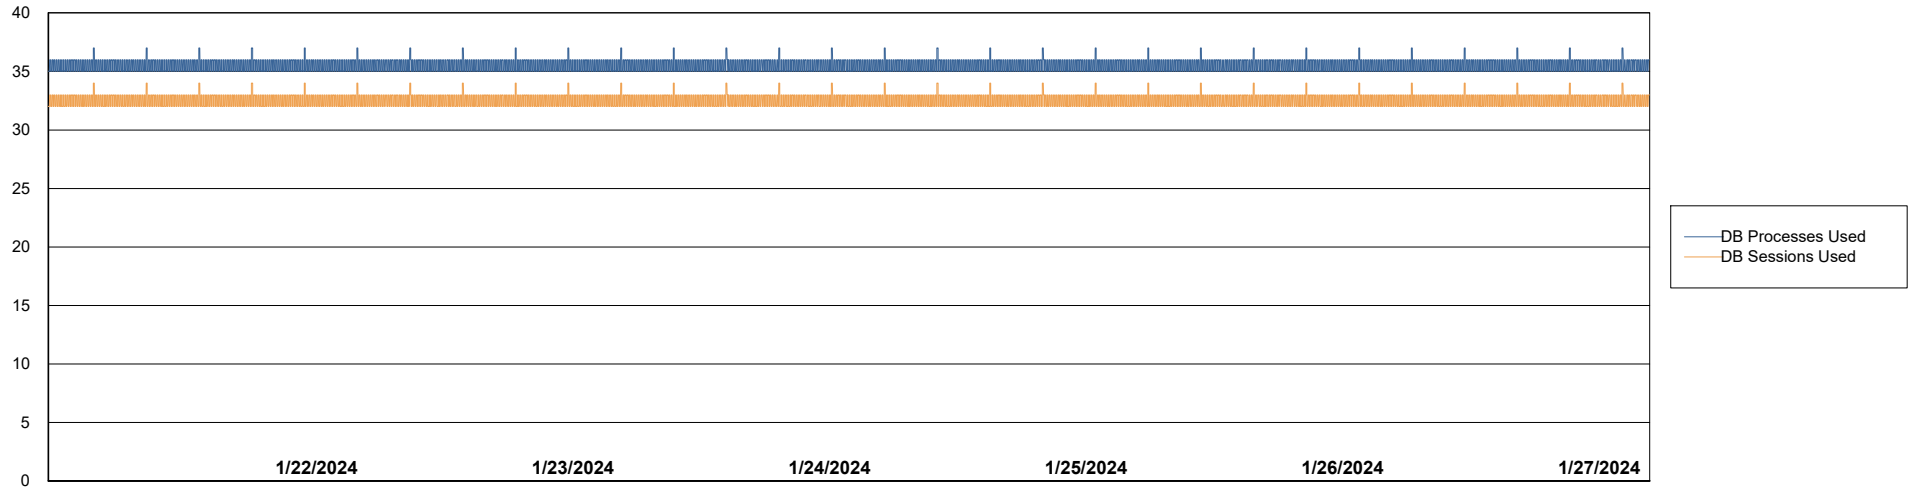

Database Performance PHS_PRD_GCAB993B_HSBABS1

DB Processes Max 1,000