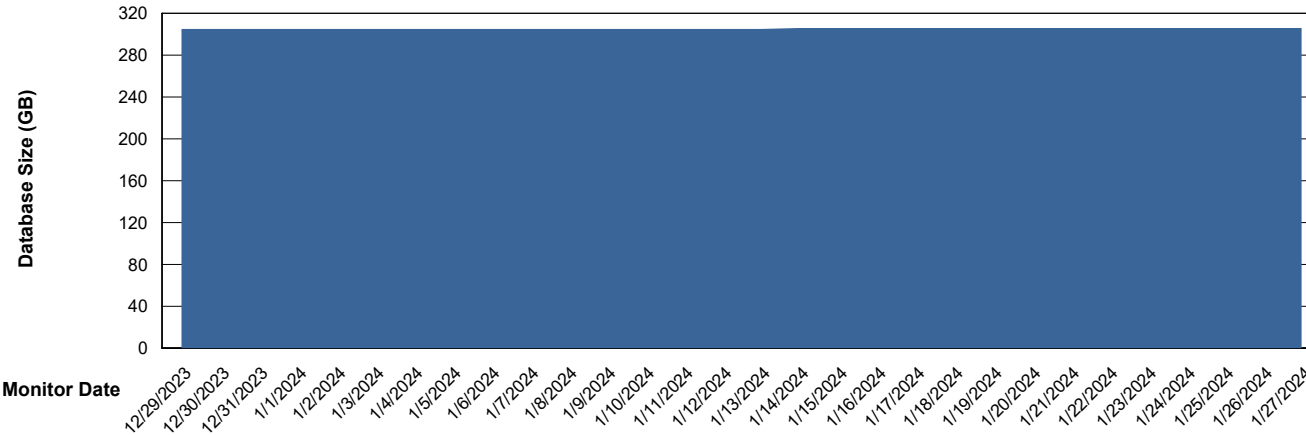

DB Processes Max 1,000

Weekly SLA Customer Report

Customer PHS_Production
 Database ID 47

DATABASE SIZE PHS_PRD_GCAB992B_ABS1

Database growth over last month

Database Tablespace PHS_PRD_GCAB992B_ABS1

Date	Tablespace Name	Filesize (Gb)	Usedsize (Gb)	Percentage free
1/27/2024	ABSDATA	140	116	17
	INDX	214	179	17
1/26/2024	ABSDATA	140	116	17
	INDX	214	179	17
1/25/2024	ABSDATA	140	116	17
	INDX	214	179	17
1/24/2024	ABSDATA	140	116	17
	INDX	214	179	17
1/23/2024	ABSDATA	140	116	17
	INDX	214	179	17
1/22/2024	ABSDATA	140	116	17
	INDX	214	179	17
1/21/2024	ABSDATA	140	116	17
	INDX	214	179	17

Weekly SLA Customer Report

Customer PHS_Production
Database ID 47

Standby Database Health PHS_Production

Recovery lag for last 7 days

Weekly SLA Customer Report

Customer PHS_Production
Database ID 47

ABSSolute Application Server Services