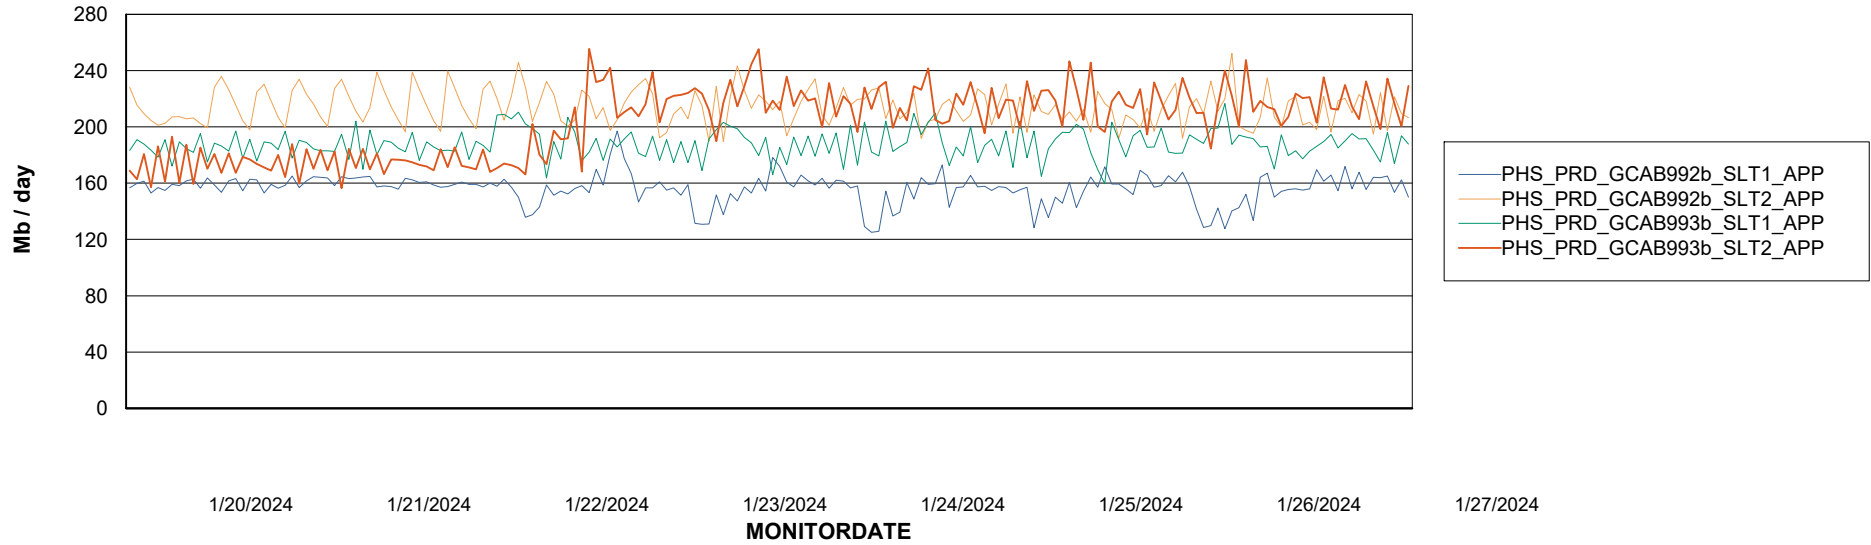

ABSSolute Application Server Services

Avg memory used per ABS Server Service