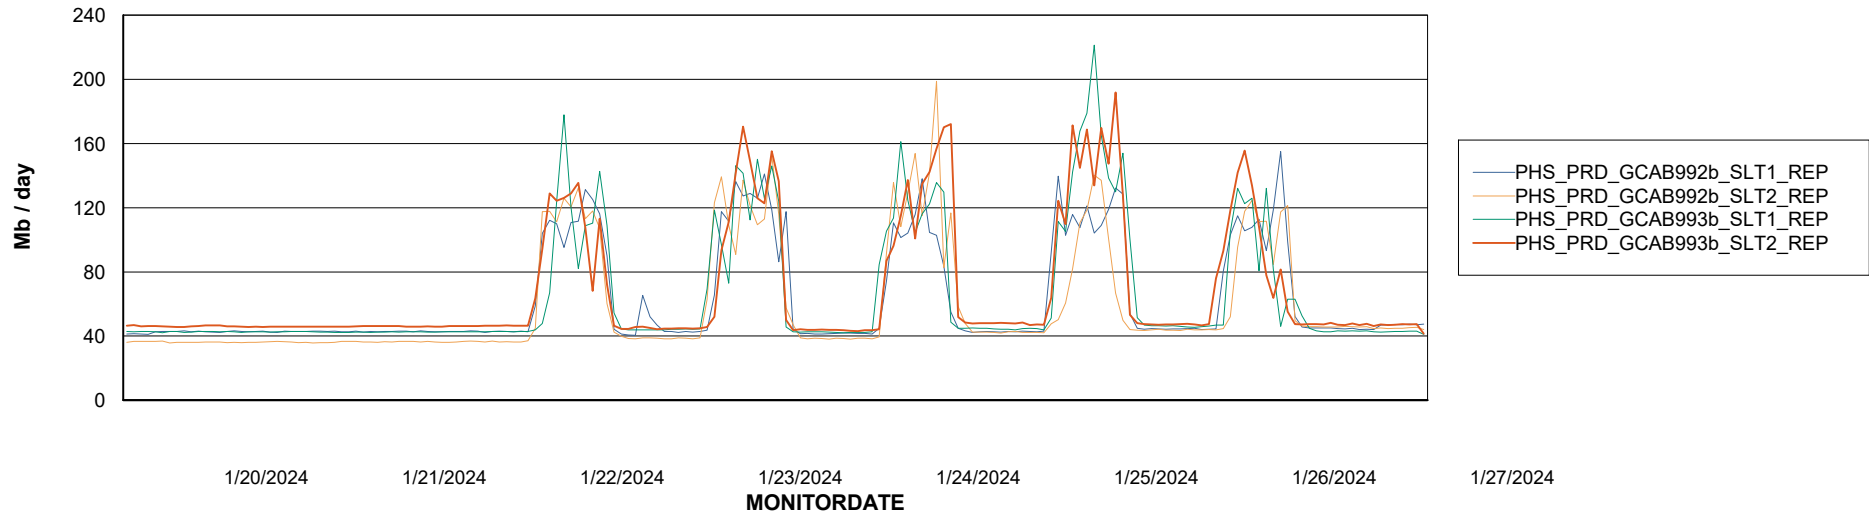

Avg memory used per ABS Server Service

Avg users per day per ABS server

Weekly SLA Customer Report

Customer PHS_Production
Database ID 47

ABSSolute Application ReportServer Services

Avg memory used per ReportServer Service