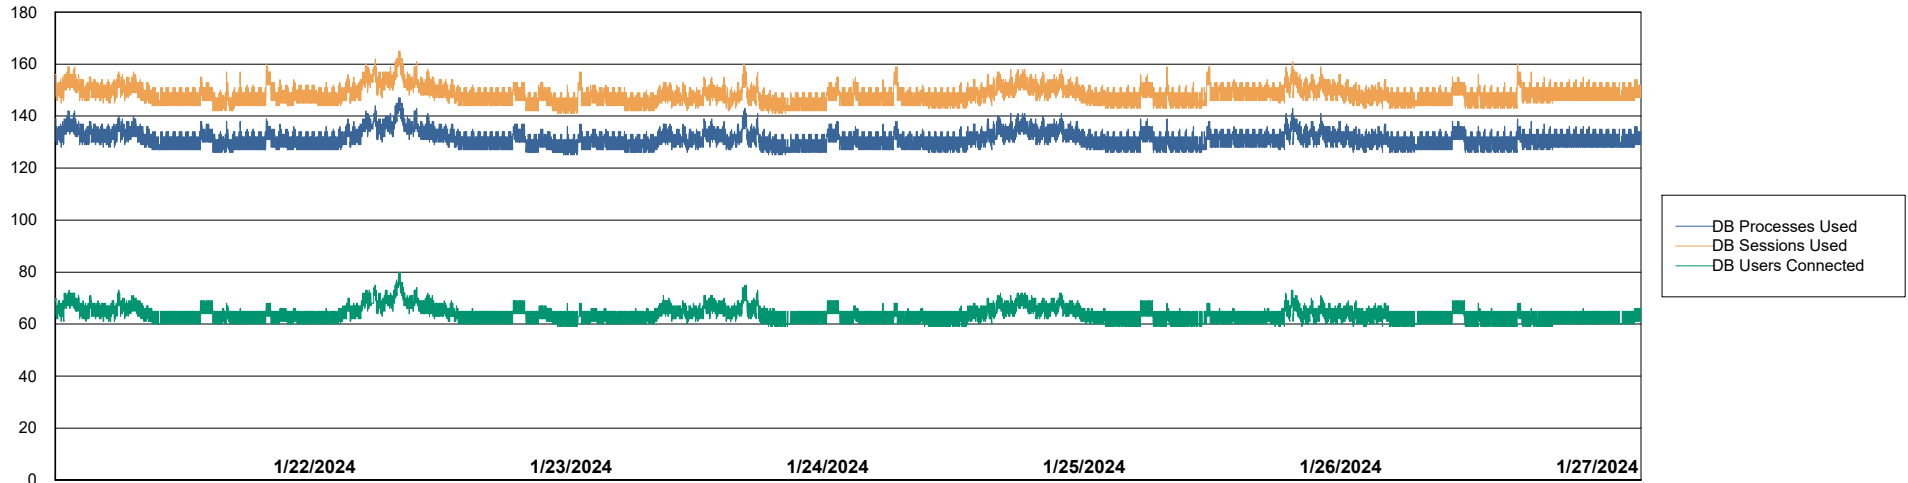

Weekly SLA Customer Report

Customer PHS_Production
Database ID 47

Harddisk Usage PHS_PRD_GCAB995b

	Free disk space on C: (%)	Total disk space on C: (Gb)	Used disk space on C: (Gb)
1/27/2024	38	49	31
1/26/2024	38	49	31
1/25/2024	38	49	31
1/24/2024	38	49	31
1/23/2024	38	49	31
1/22/2024	38	49	31
1/21/2024	38	49	31

Weekly SLA Customer Report

Customer PHS_Production
Database ID 47

Database Performance PHS_PRD_GCAB992B_ABS1

Weekly SLA Customer Report

Customer PHS_Production
Database ID 47

Database Performance PHS_PRD_GCAB993B_HSBABS1