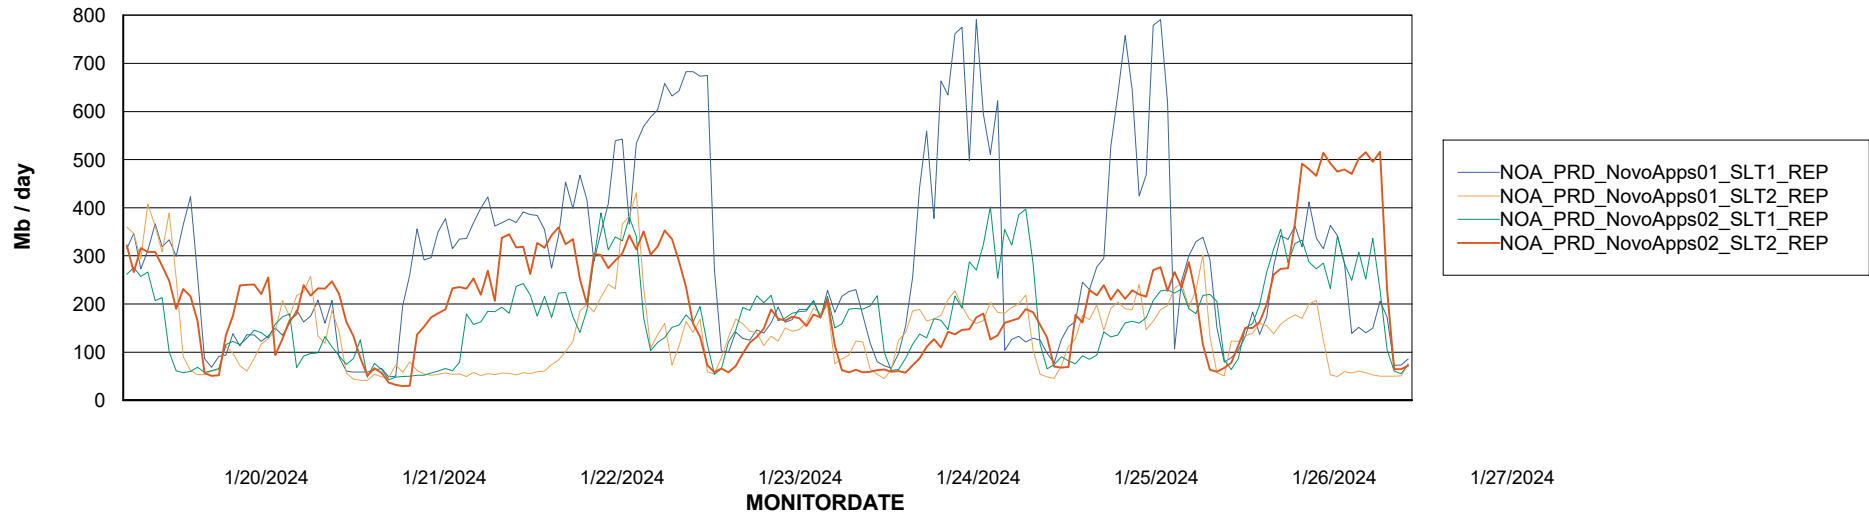

ABSSolute Application ReportServer Services

Avg memory used per ReportServer Service