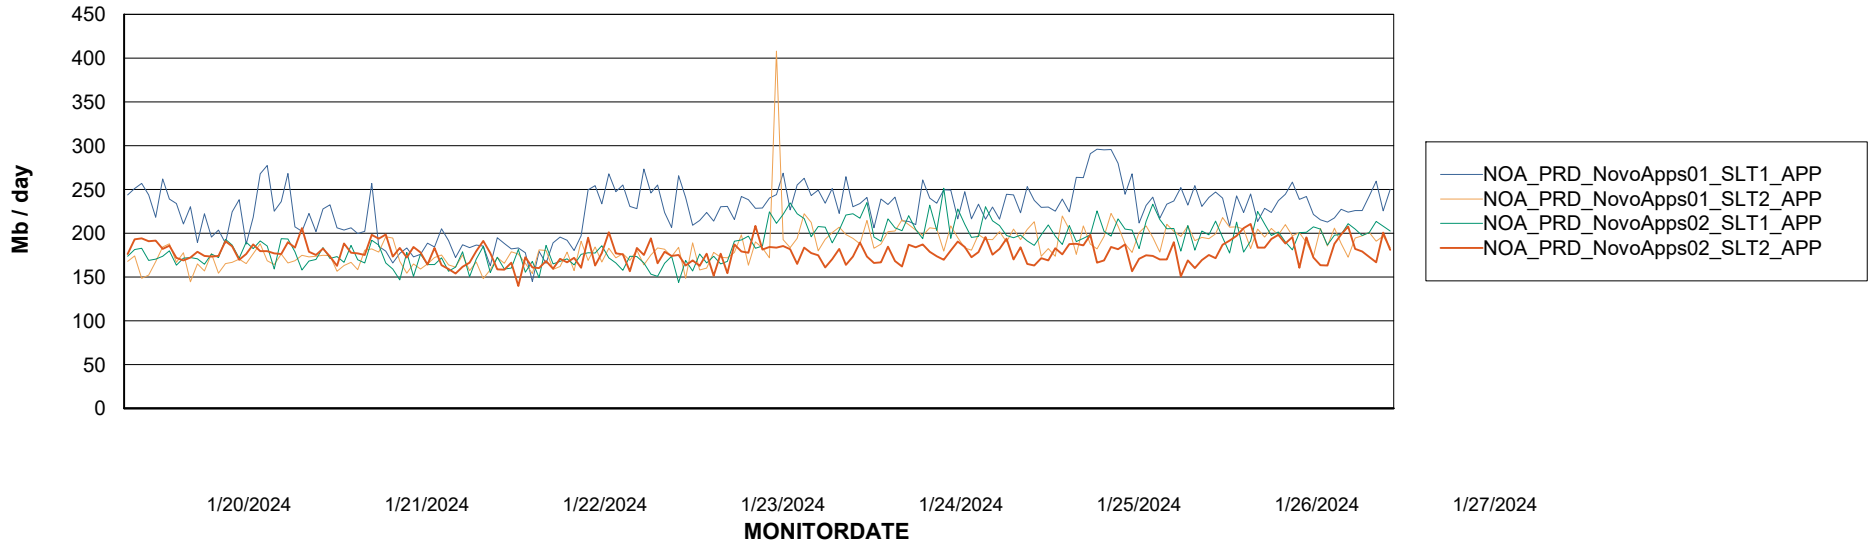

ABSSolute Application Server Services

Avg memory used per ABS Server Service