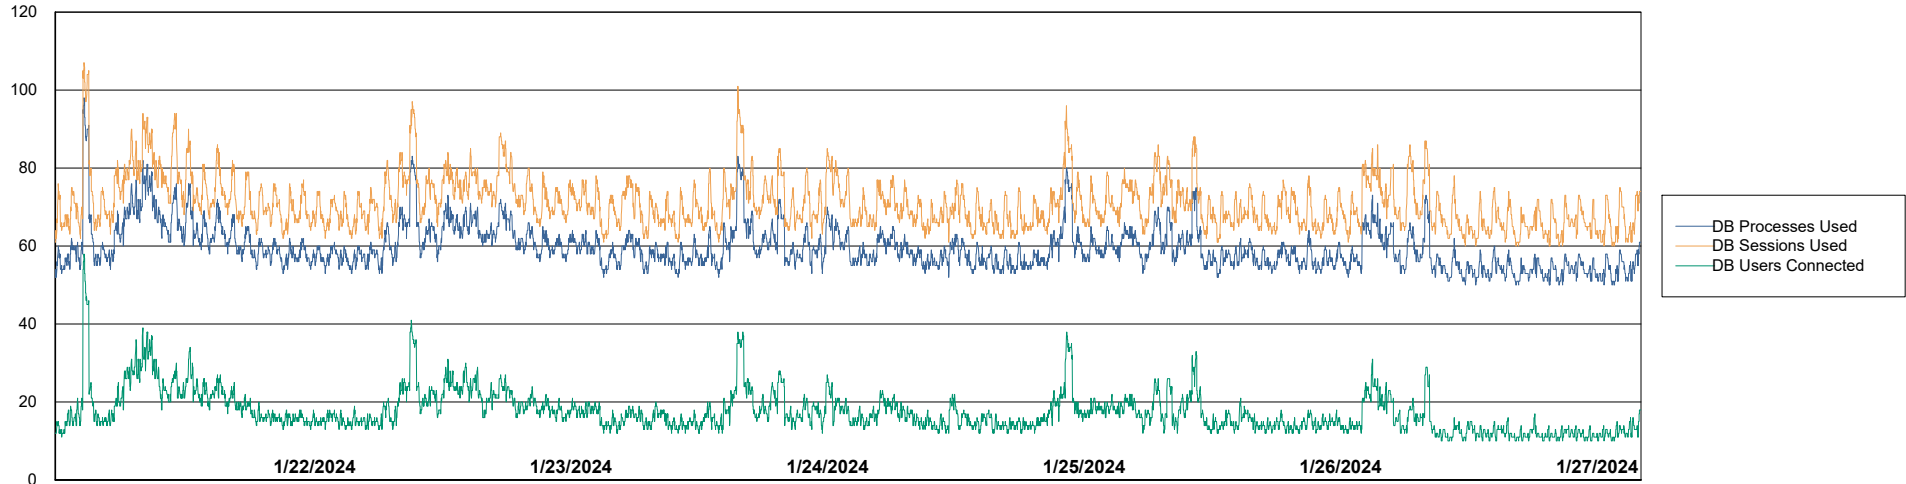

DB Processes Max 300

Weekly SLA Customer Report

Customer NOA_Production (24/7)
Database ID 116

Database Performance NOA_PRD_NOVOBI_ABS1

Weekly SLA Customer Report

Customer NOA_Production (24/7)
Database ID 116