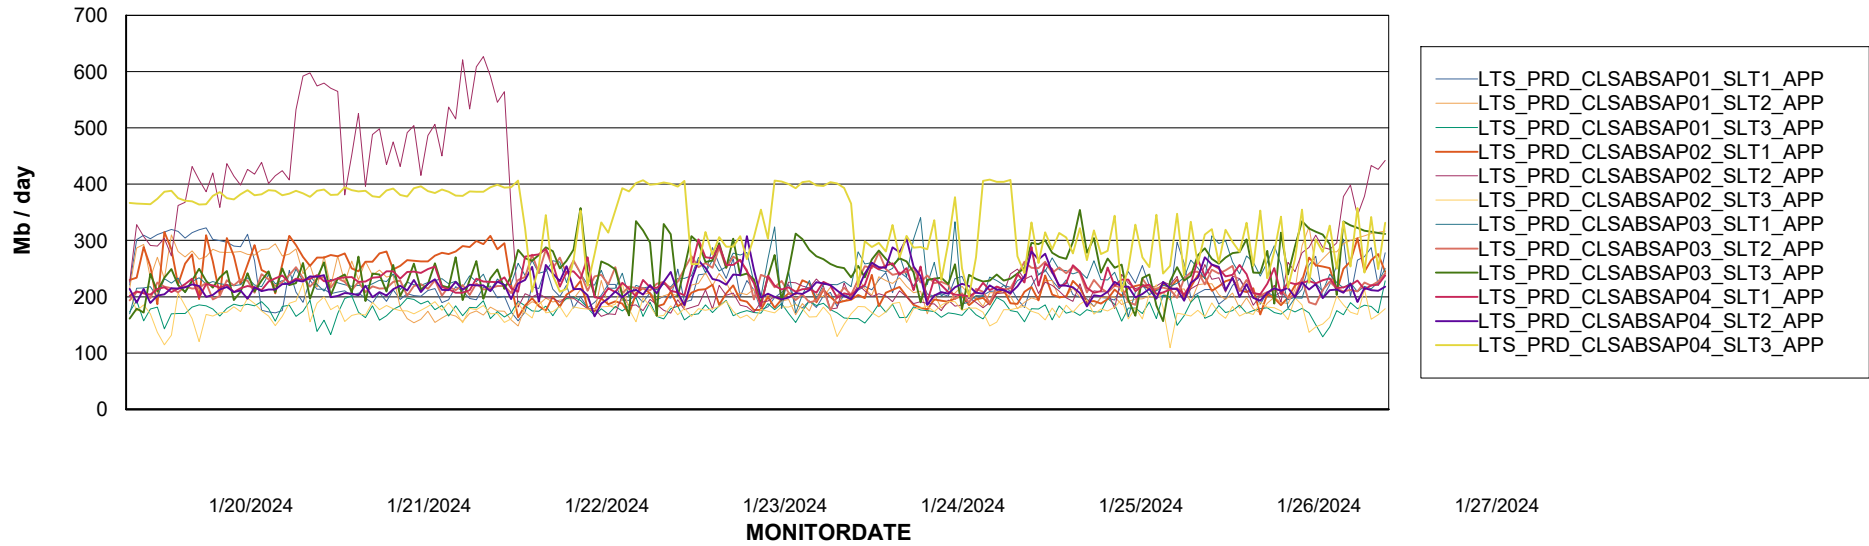

ABSSolute Application Server Services

Avg memory used per ABS Server Service