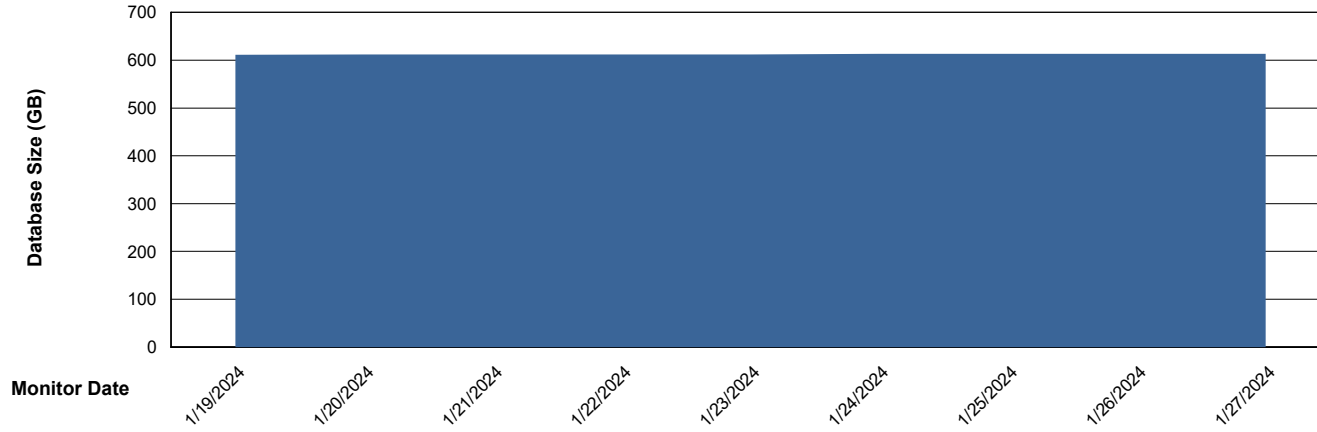

DATABASE SIZE LTS_PRD_CLSABSBI01_ABS1

Database growth over last month