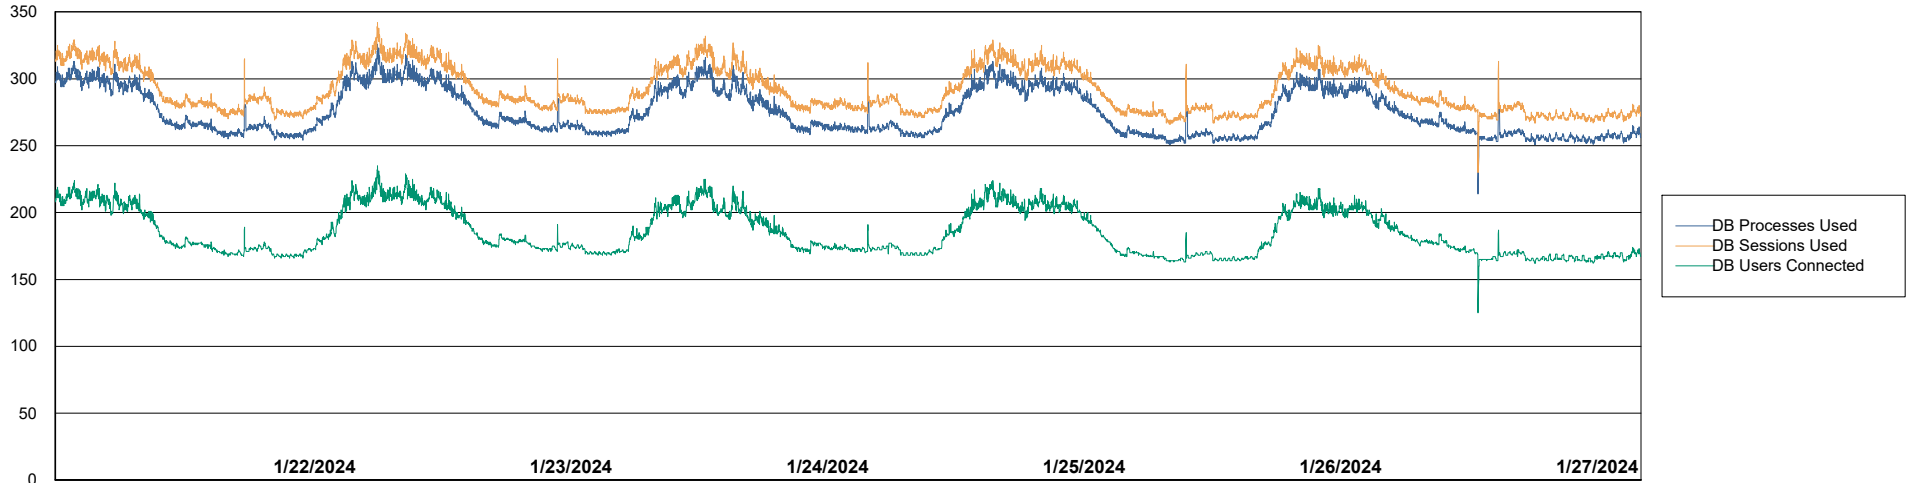

Weekly SLA Customer Report

Customer LTS(CleanLease)_Production
Database ID 126

Database Performance LTS_PRD_CLSABSBI01_ABS1

Weekly SLA Customer Report

Customer LTS(CleanLease)_Production
Database ID 126

Database Performance LTS_PRD_CLSABSD01_ABS1