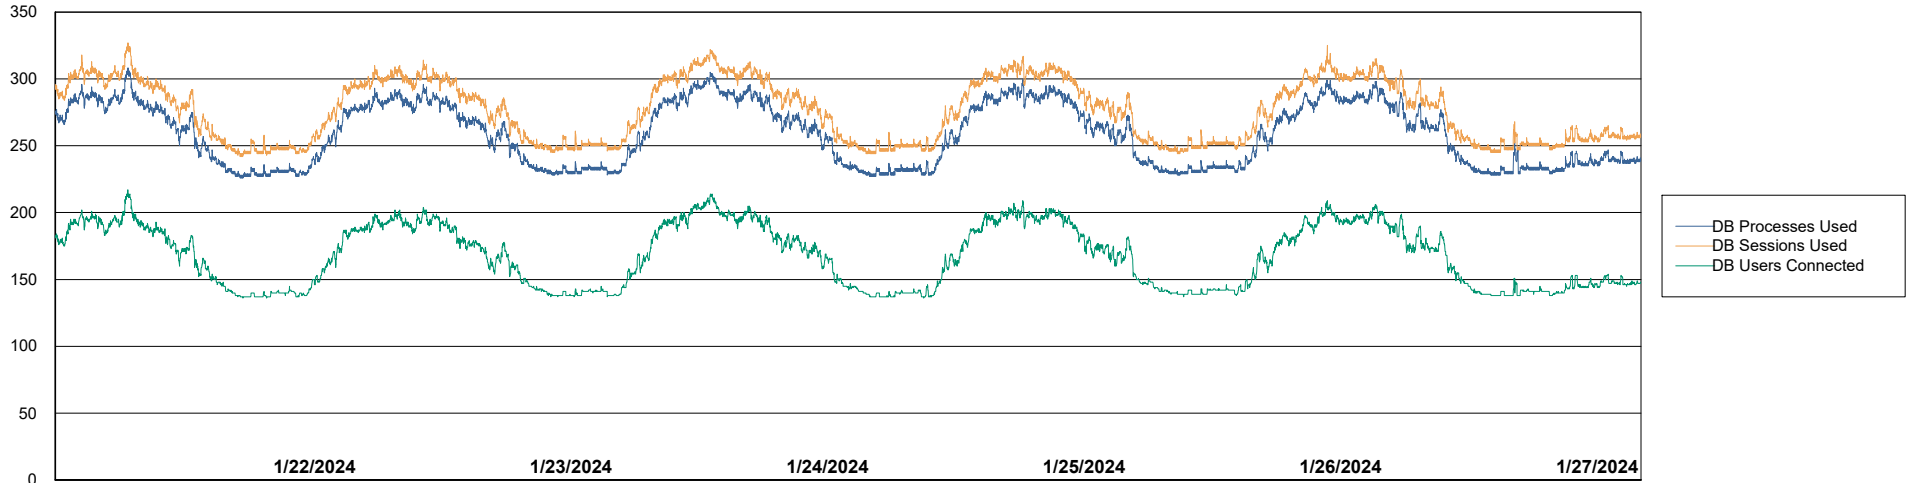

Harddisk Usage KLH_PRD_SRSSUPPORT01_DISTRIB

	Free disk space on C: (%)	Total disk space on C: (Gb)	Used disk space on C: (Gb)
1/27/2024	49	100	51
1/26/2024	50	100	50
1/25/2024	51	100	49
1/24/2024	52	100	48
1/23/2024	53	100	47
1/22/2024	54	100	46
1/21/2024	54	100	46

Weekly SLA Customer Report

Customer KLH_Production (24/7)
Database ID 139

Database Performance KLH_PRD_SRSDDB01_ABS1

Weekly SLA Customer Report

Customer KLH_Production (24/7)
Database ID 139

Database Performance KLH_PRD_SRSD02_HSBABS1