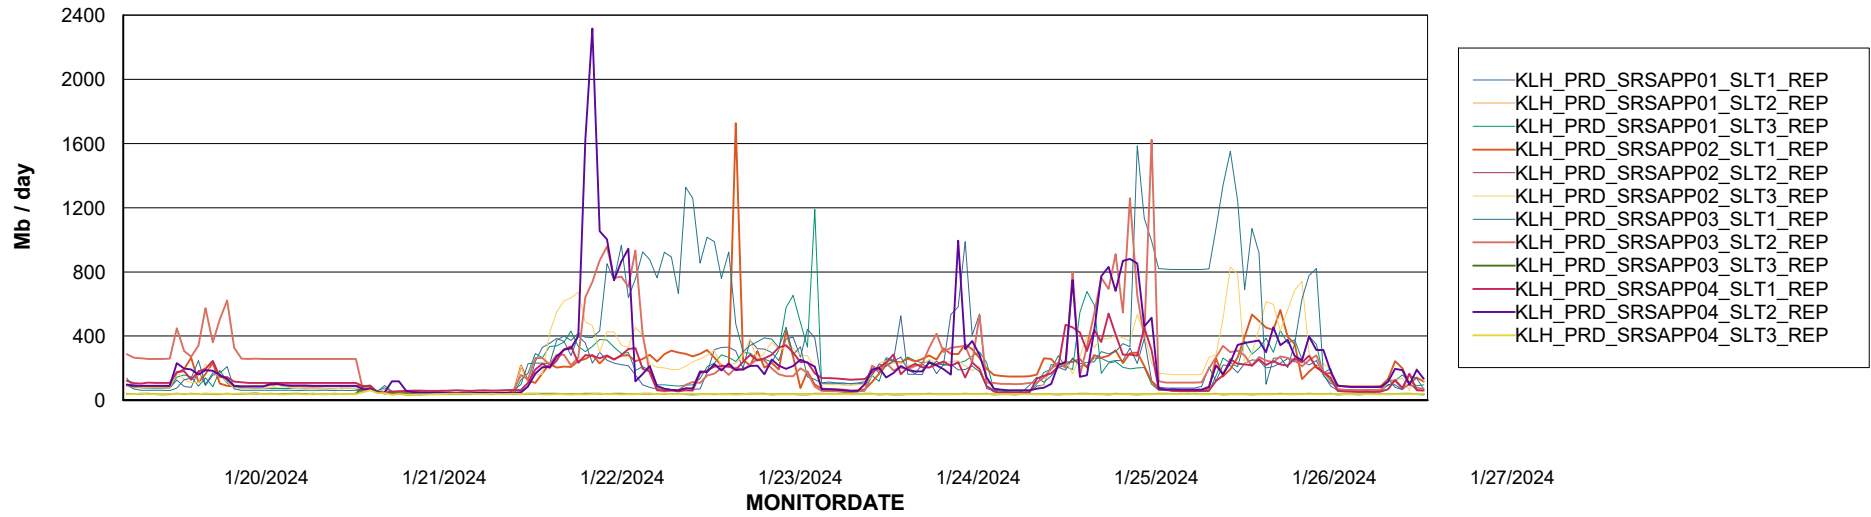

ABSSolute Application ReportServer Services

Avg memory used per ReportServer Service