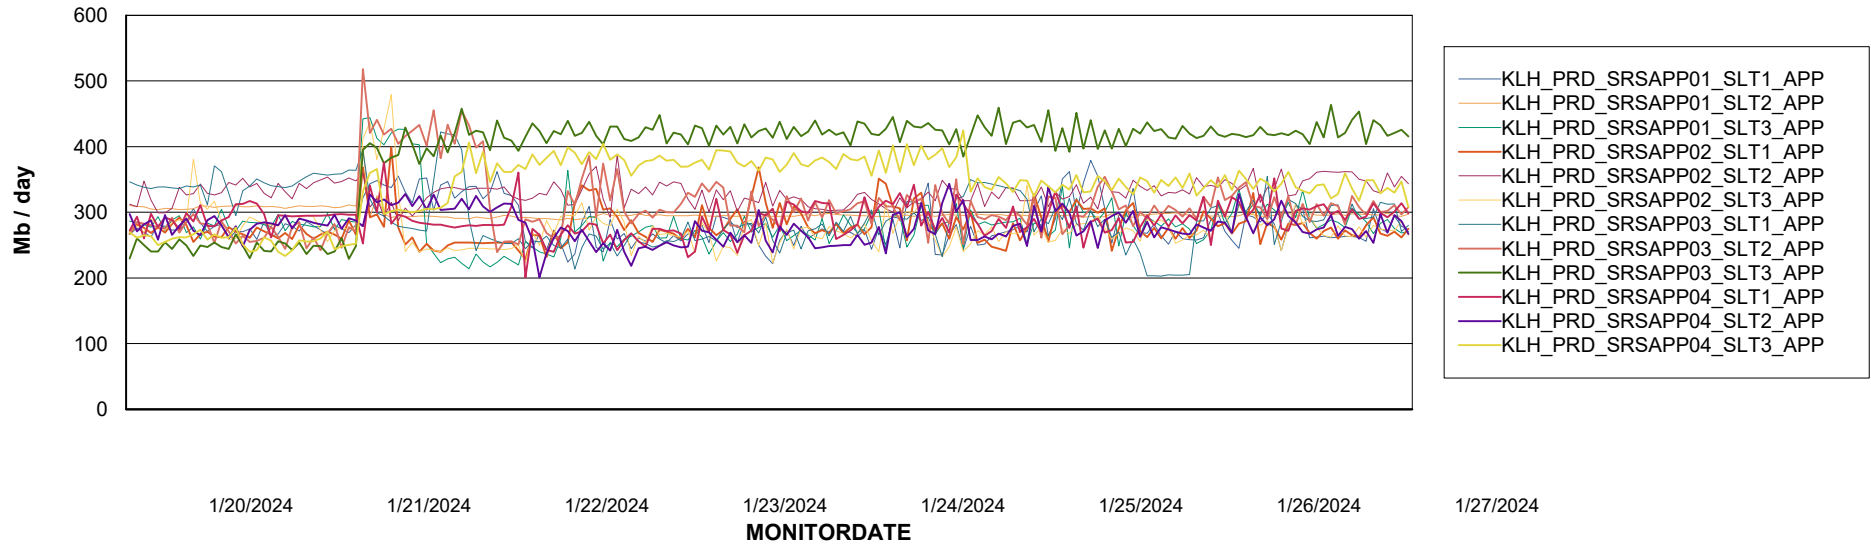

ABSSolute Application Server Services

Avg memory used per ABS Server Service