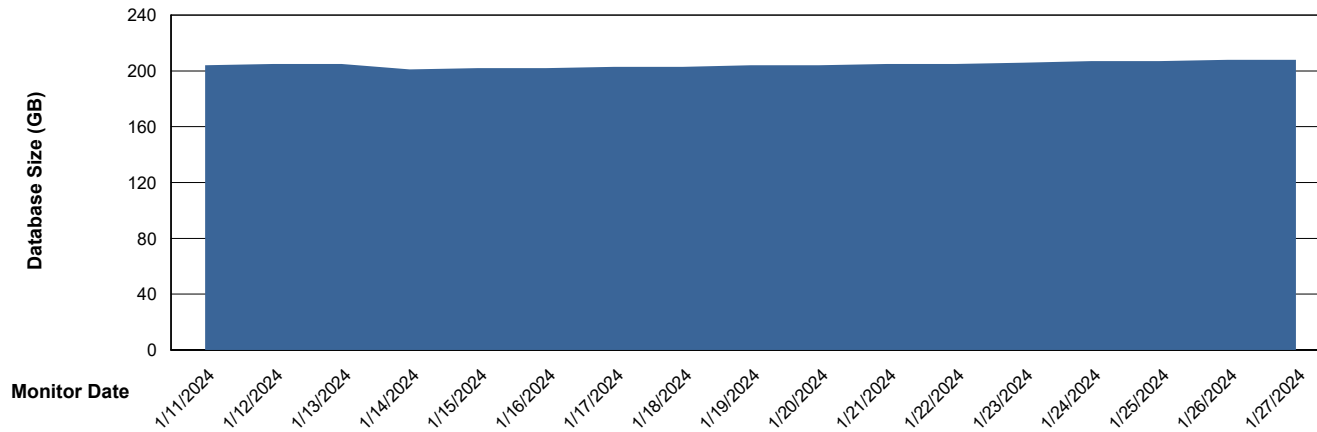

DATABASE SIZE KLH_PRD_SRSDB01_ABS1

Database growth over last month