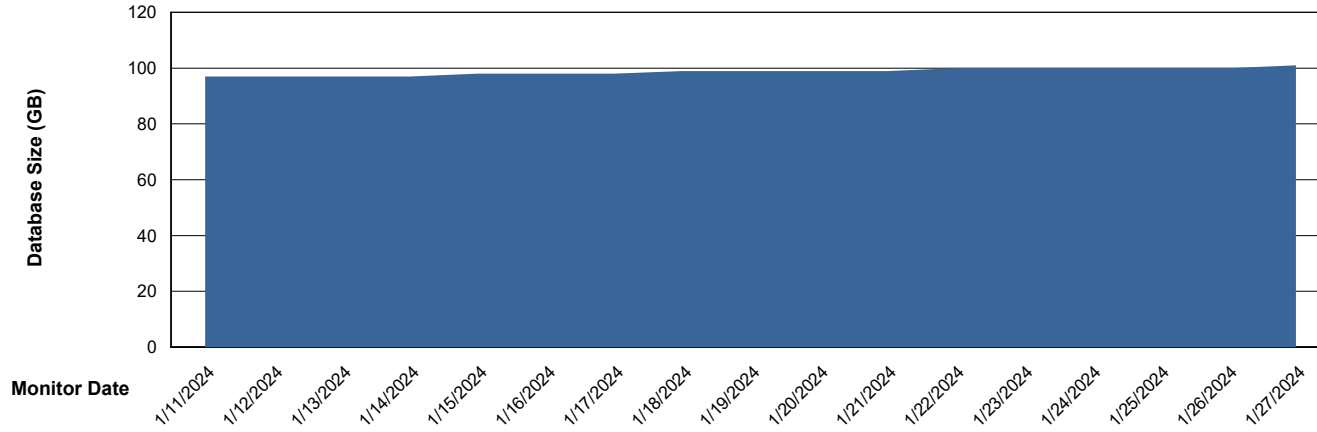

DB Processes Max 4
DB Processes Max 1,000
DB Processes Max 0

Weekly SLA Customer Report

Customer KLH_Production (24/7)
Database ID 139

DATABASE SIZE KLH_PRD_SRSBIDB01_ABS1

Database growth over last month

DATABASE SIZE KLH_PRD_SRSDB01_ABS1