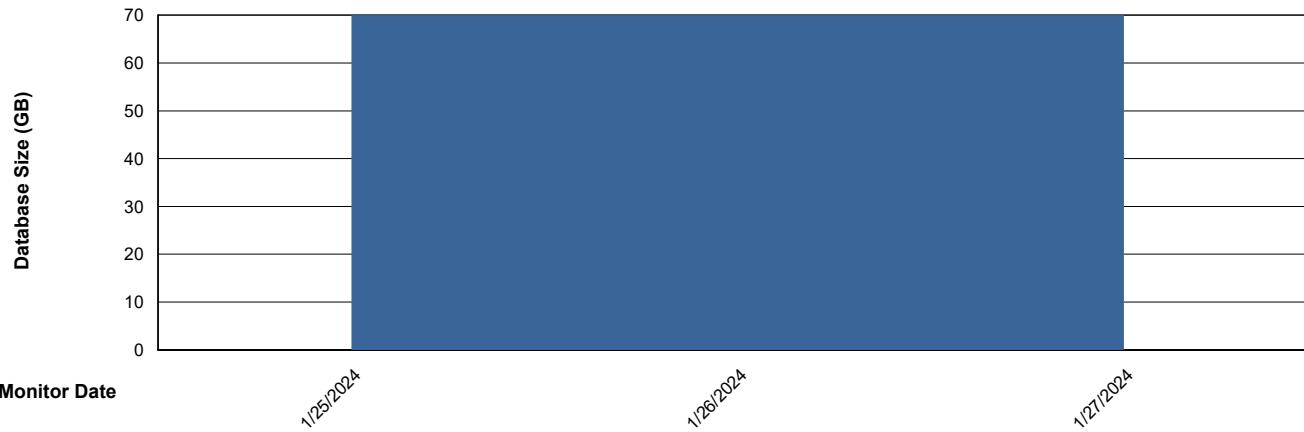

DATABASE SIZE KLA_TST_KLAHQORA04_DB_ABST

Database growth over last month