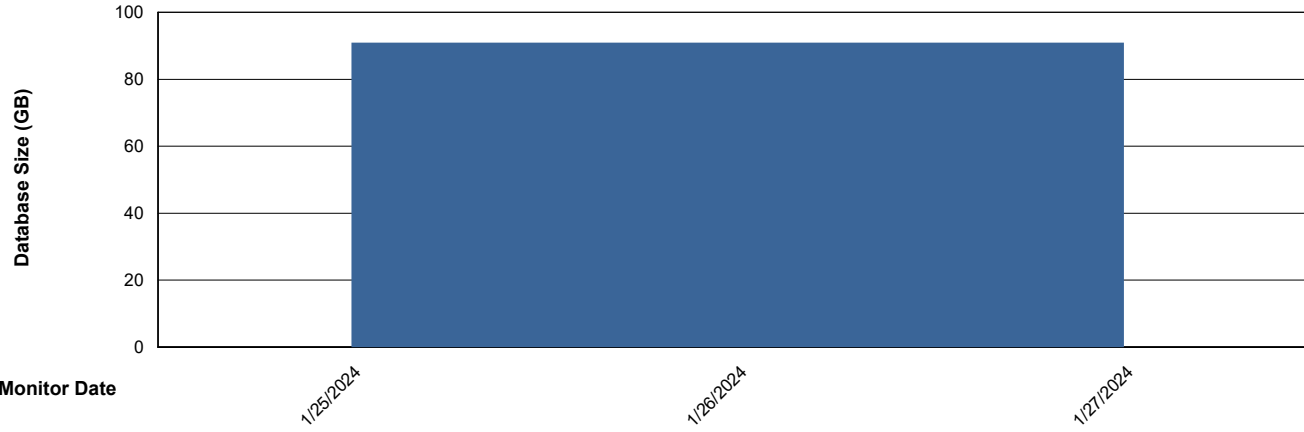

DATABASE SIZE KLA_PRD_KLAHQORA03_DB_ABS1

Database growth over last month