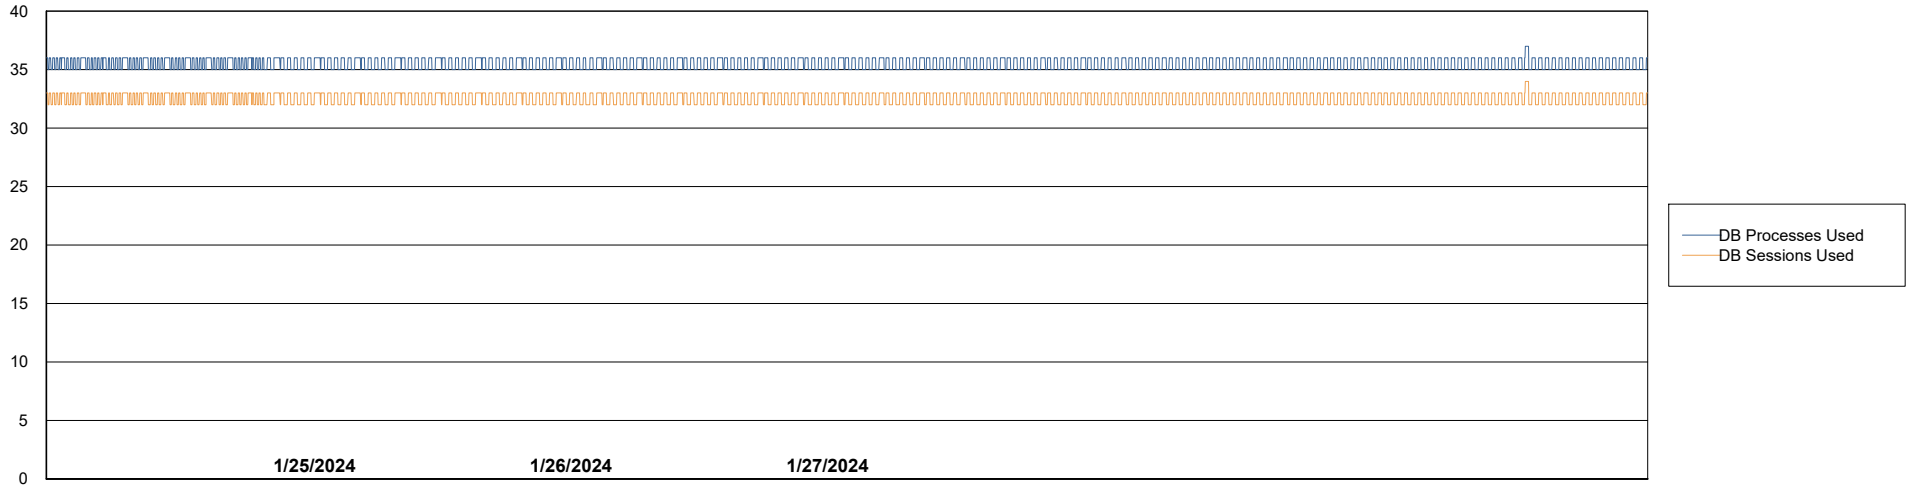

Database Performance KLA_STB_KLAHQORA04_DB_HSBABS1

DB Processes Max 1,000