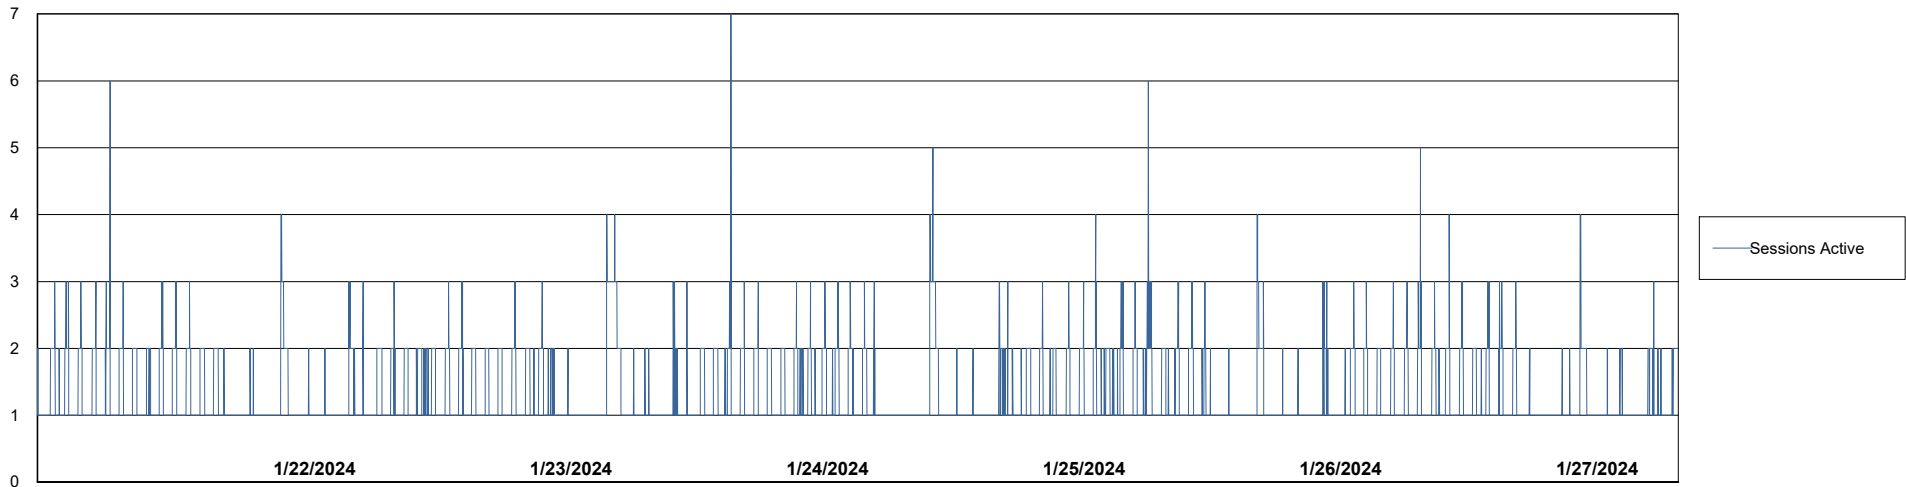

Database Performance KBR_PRD_BI-DBSRV_ABS1