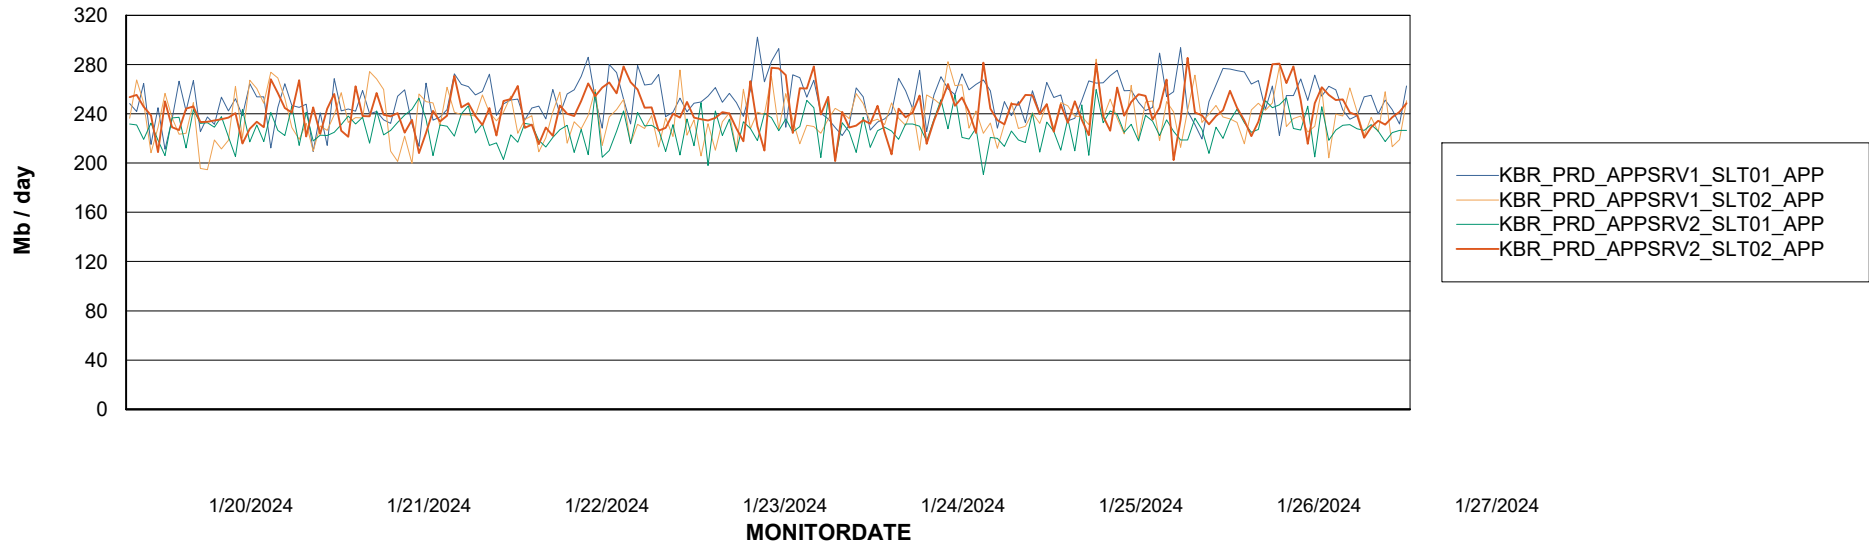

ABSSolute Application Server Services

Avg memory used per ABS Server Service