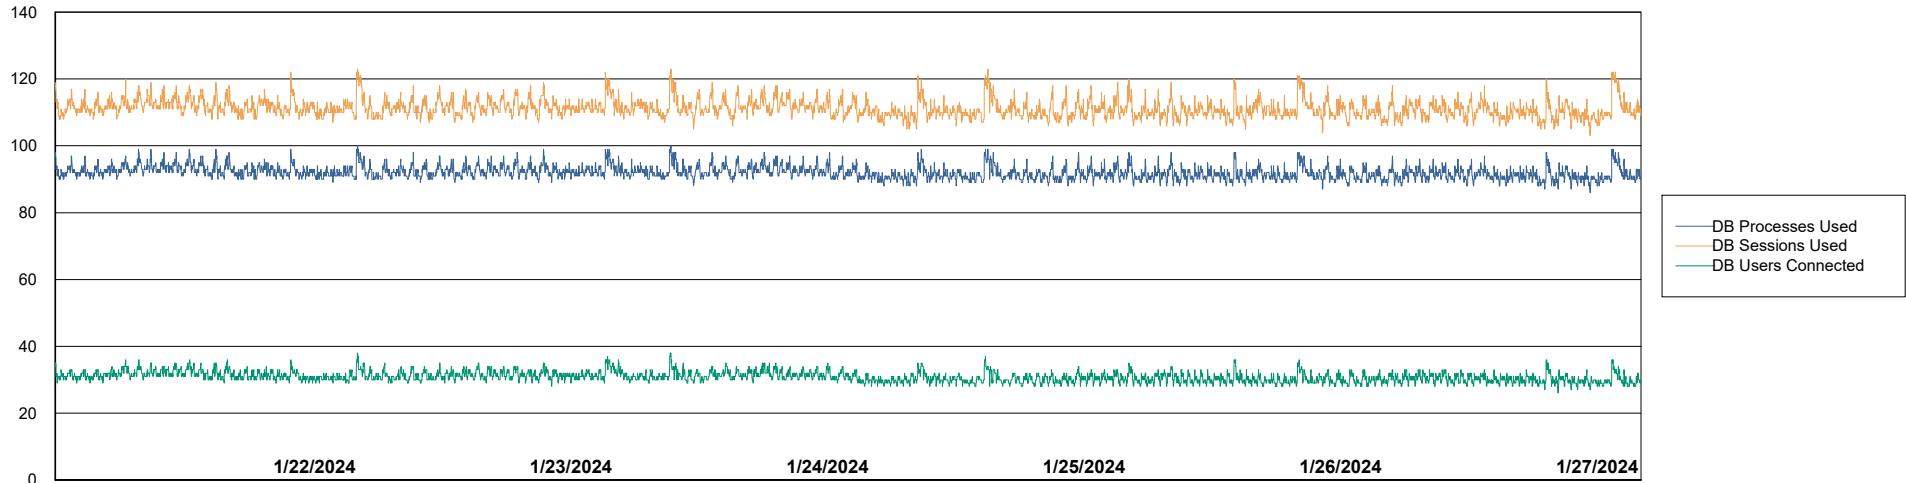

Database Performance KBR_PRD_BI-DBSRV_ABS1