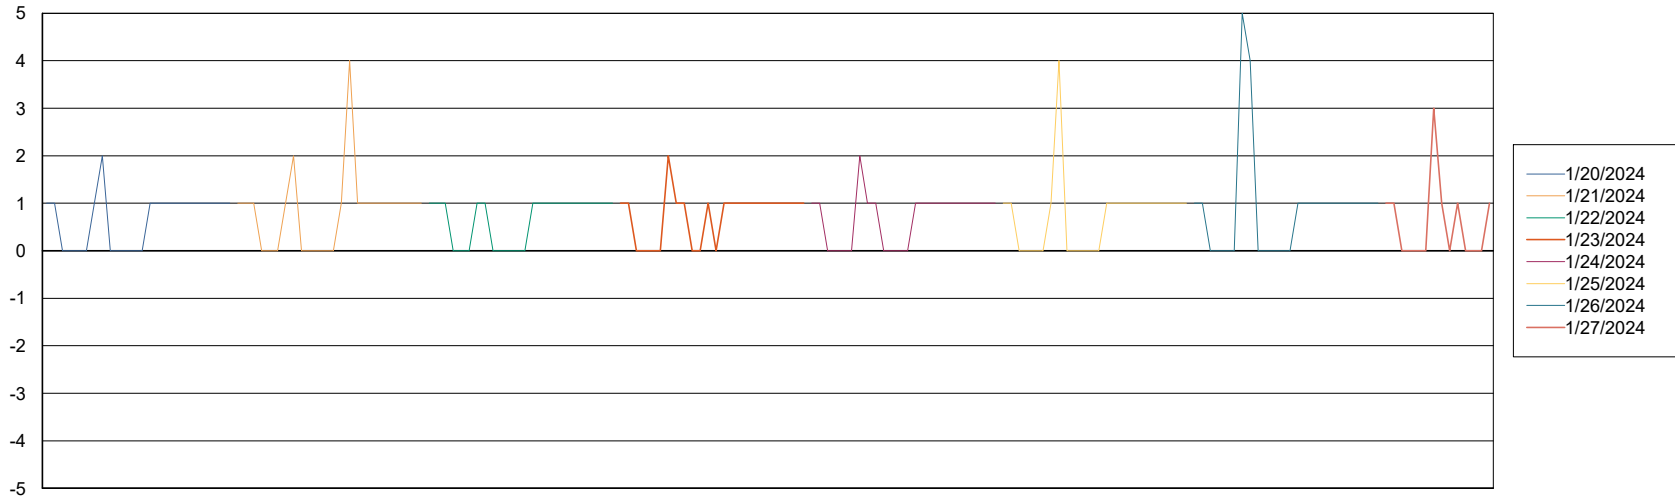

Standby Database Health KBR_Production

Recovery lag for last 7 days