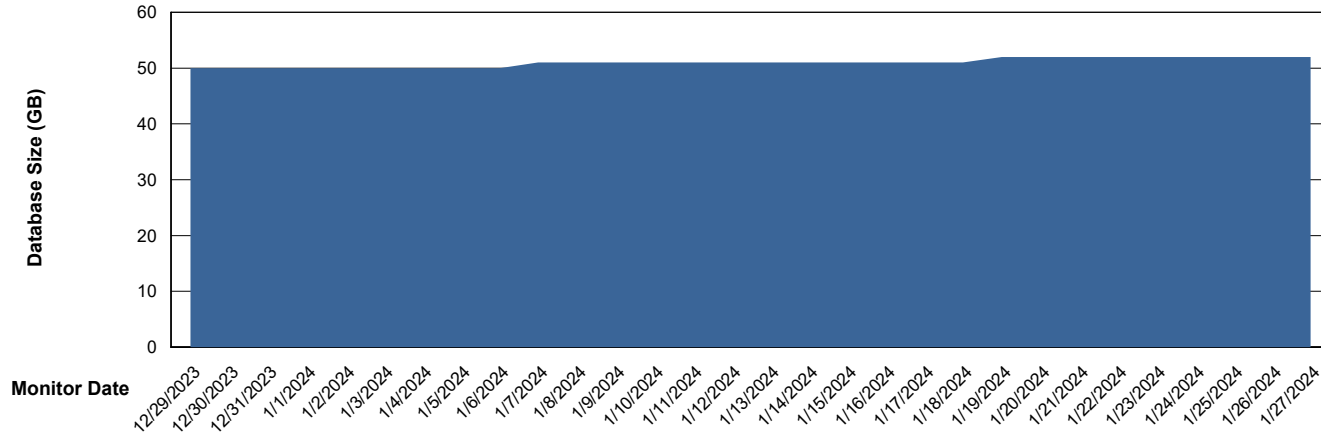

Weekly SLA Customer Report

Customer KBR_Production
Database ID 117

Database Performance KBR_PRD_DB-SRV2_HSBABS1

DB Processes Max 1,000

Weekly SLA Customer Report

Customer KBR_Production
Database ID 117

DATABASE SIZE KBR_PRD_BI-DBSRV_ABS1

Database growth over last month

DATABASE SIZE KBR_PRD_DB-SRV1_ABS1

Database growth over last month

Weekly SLA Customer Report

Customer KBR_Production
 Database ID 117

Database Tablespace KBR_PRD_BI-DBSRV_ABS1