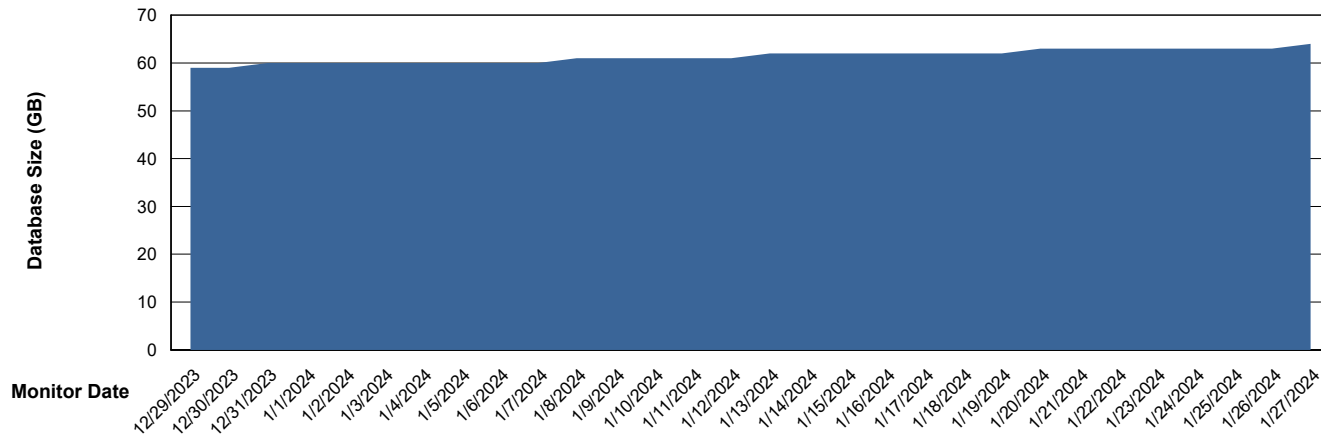

Weekly SLA Customer Report

Customer KBR_Production
Database ID 117

Database Performance KBR_PRD_DB-SRV2_HSBABS1

DB Processes Max 1,000

Weekly SLA Customer Report

Customer KBR_Production
Database ID 117

DATABASE SIZE KBR_PRD_BI-DBSRV_ABS1

Database growth over last month

DATABASE SIZE KBR_PRD_DB-SRV1_ABS1

Database growth over last month

Weekly SLA Customer Report

Customer KBR_Production
 Database ID 117

Database Tablespace KBR_PRD_BI-DBSRV_ABS1