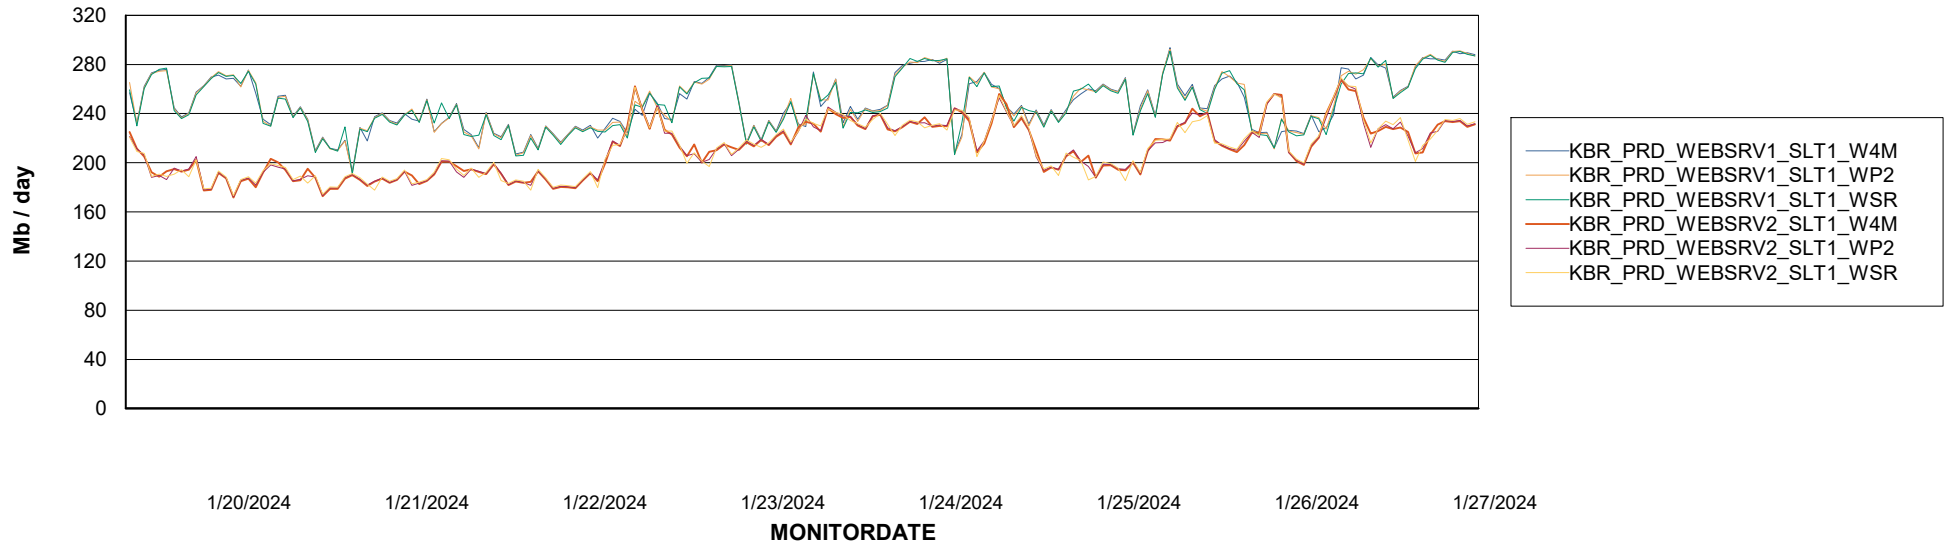

ABSSolute Web Component Services

Avg memory used per ABS Web component