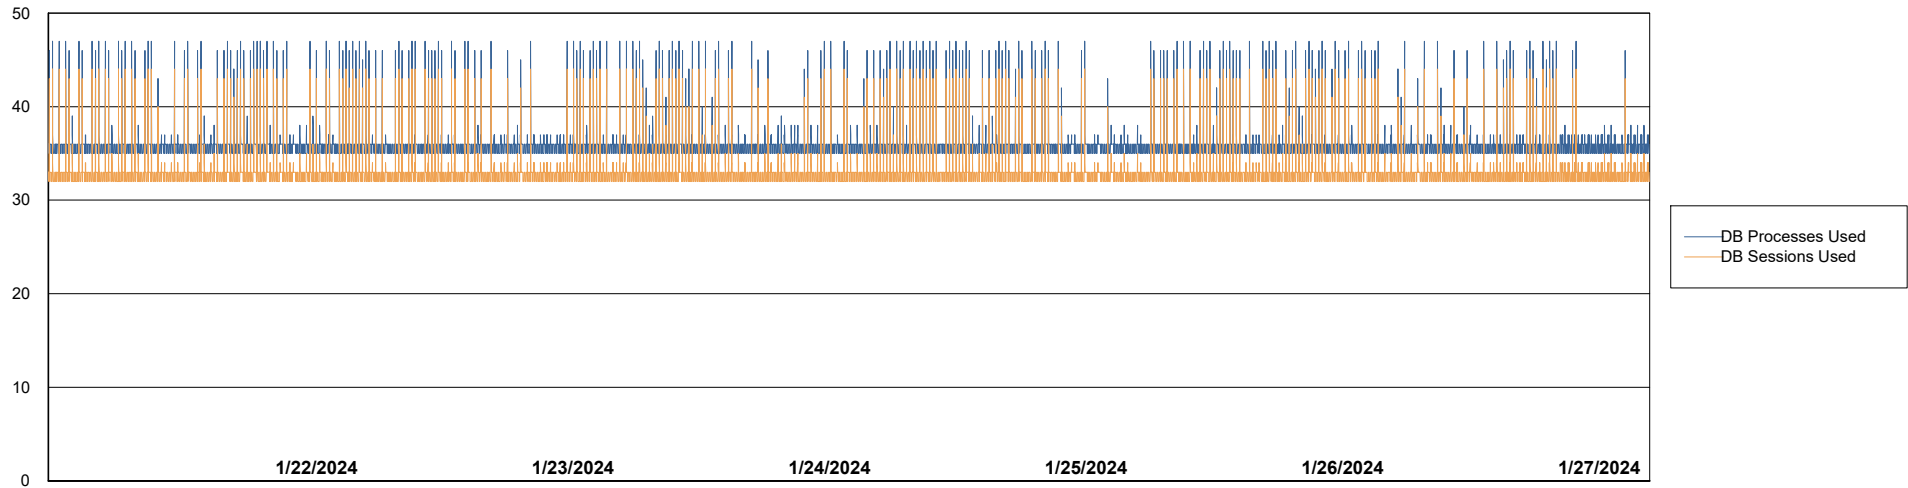

Database Performance KBR_PRD_DB-SRV2_HSBABS1

DB Processes Max 1,000