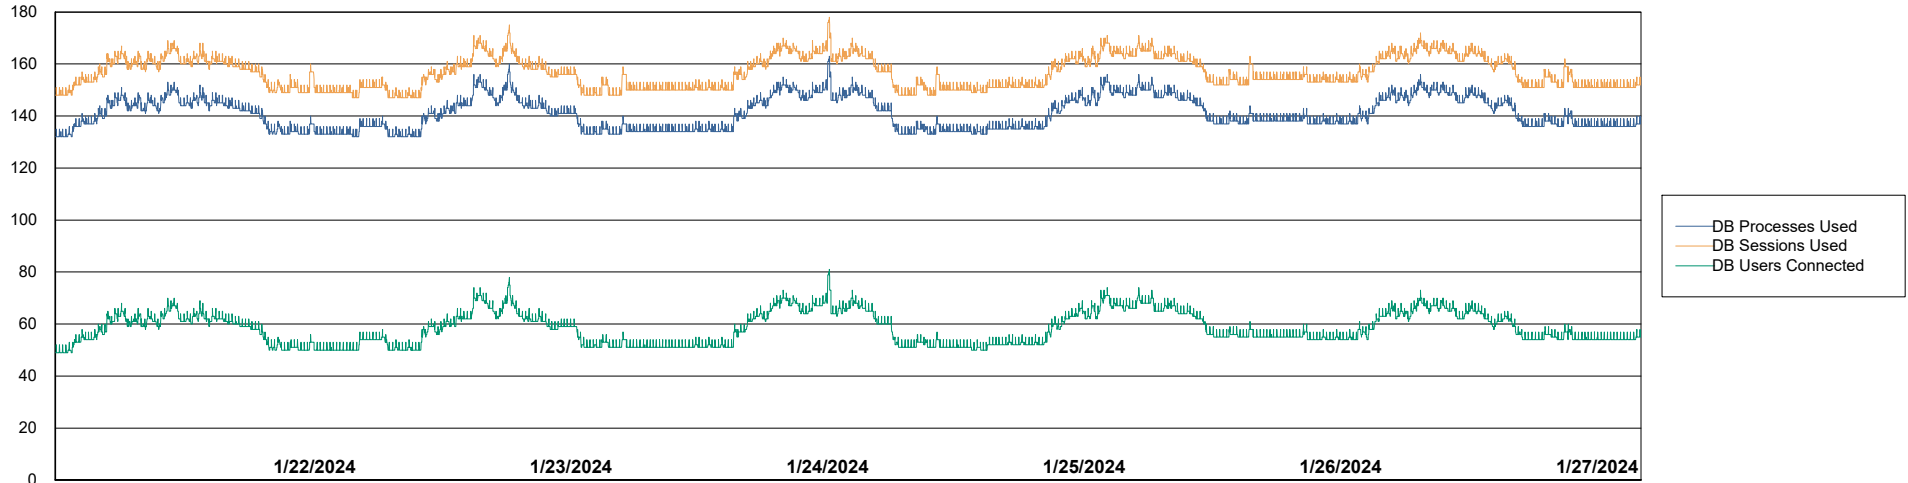

Weekly SLA Customer Report

Customer KBR_Production
Database ID 117

Harddisk Usage KBR_PRD_WEBSRV2

	Free disk space on / (%)	Total disk space on / (Gb)	Used disk space on / (Gb)	Free disk space on /boot (%)	Total disk space on /boot (Gb)	Used disk space on /boot (Gb)
1/27/2024	82	55	10	59	1	0
1/26/2024	82	55	10	59	1	0
1/25/2024	82	55	10	59	1	0
1/24/2024	82	55	10	59	1	0
1/23/2024	82	55	10	59	1	0
1/22/2024	82	55	10	59	1	0
1/21/2024	82	55	10	59	1	0

Weekly SLA Customer Report

Customer KBR_Production
Database ID 117

Database Performance KBR_PRD_BI-DBSRV_ABS1

Weekly SLA Customer Report

Customer KBR_Production
Database ID 117

Database Performance KBR_PRD_DB-SRV1_ABS1