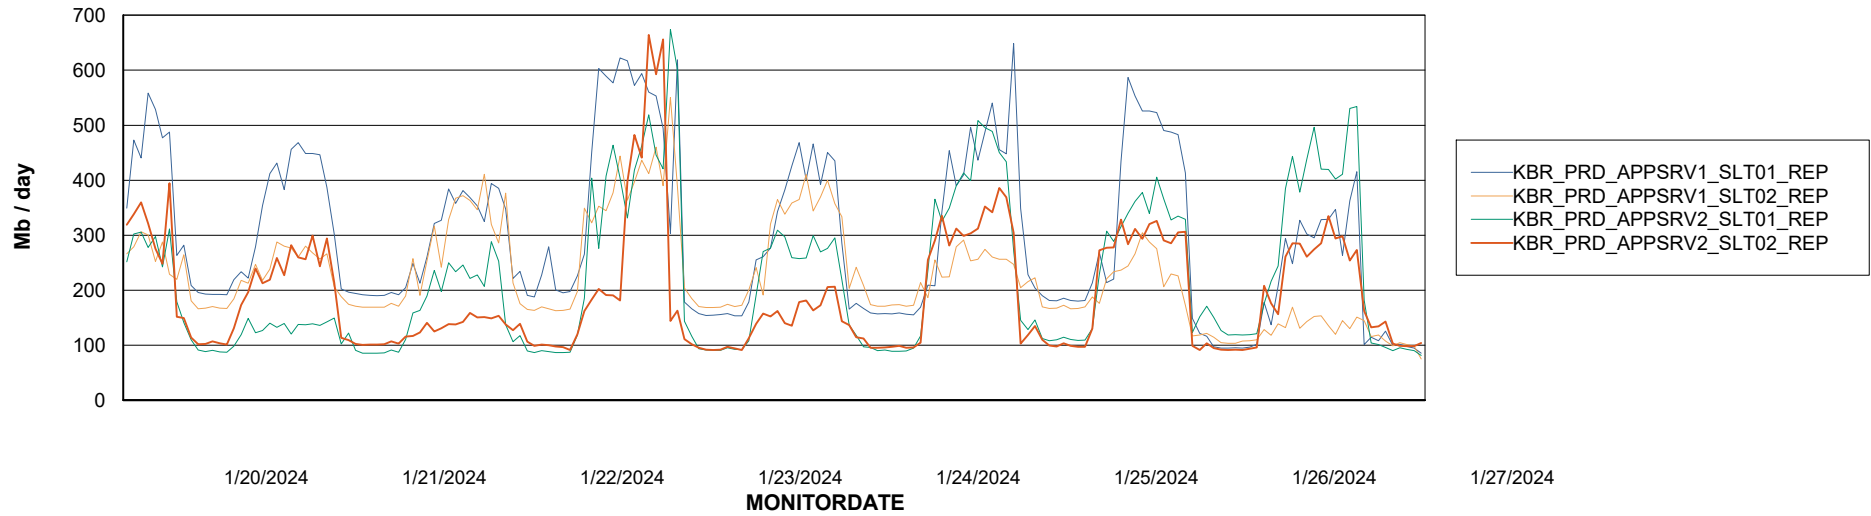

Avg memory used per ABS Server Service

Weekly SLA Customer Report

Customer KBR_Production
Database ID 117

ABSSolute Application Server Services

Avg memory used per ReportServer Service

Avg users per day per ABS server