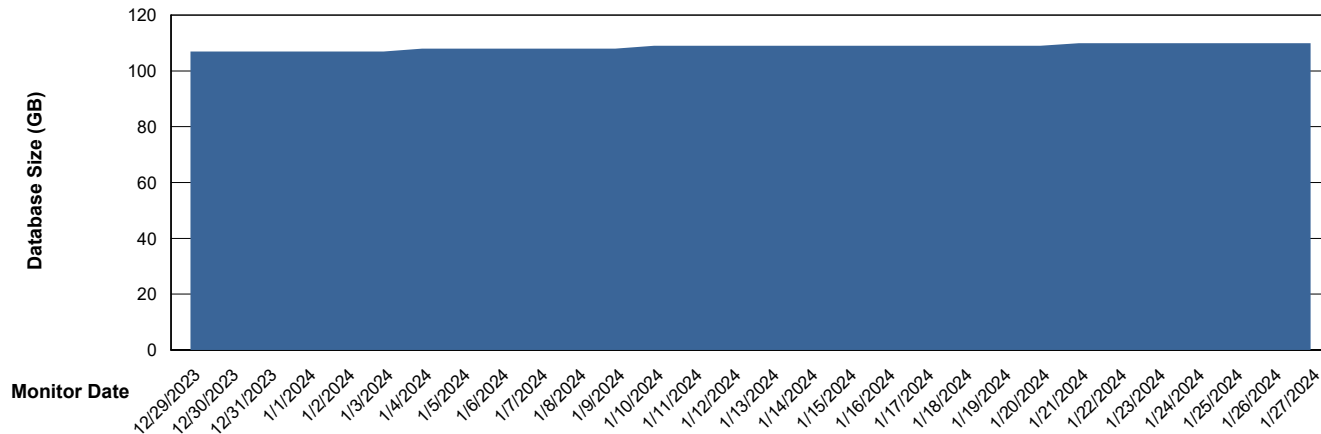

DATABASE SIZE HUE_PRD_S-ORAPROD2_ABS1

Database growth over last month