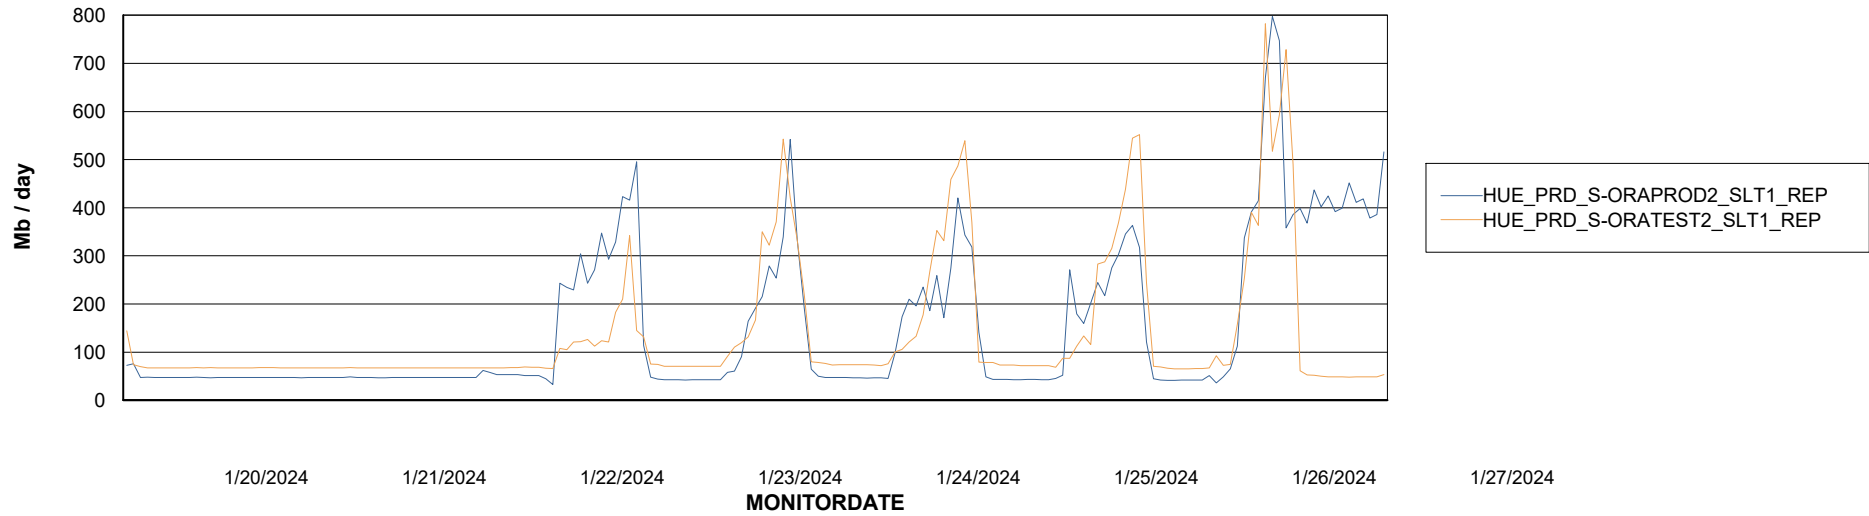

Avg memory used per ABS Server Service

Avg users per day per ABS server

Weekly SLA Customer Report

Customer HUE_Production
Database ID 154

ABSSolute Application ReportServer Services

Avg memory used per ReportServer Service