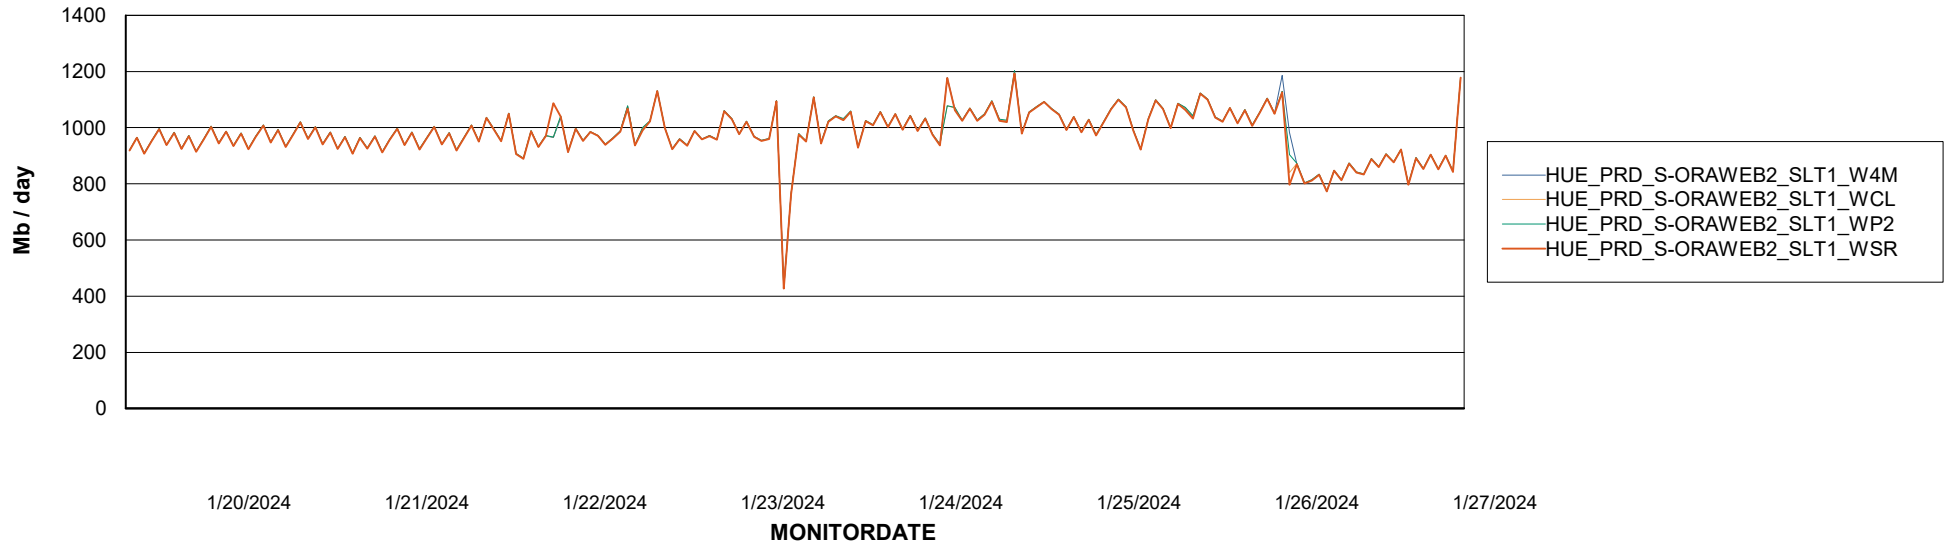

ABSolute Web Component Services

Avg memory used per ABS Web component