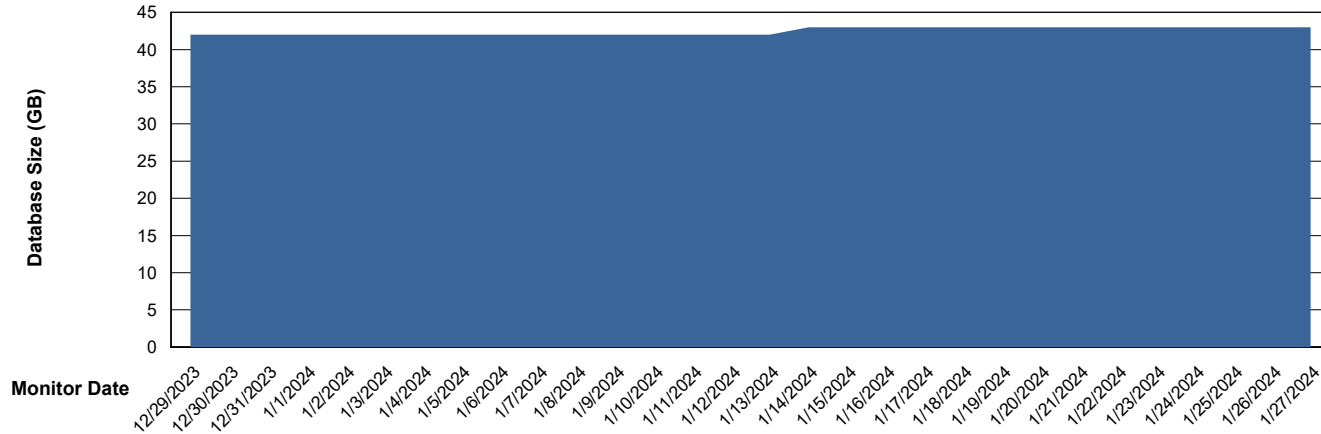

DATABASE SIZE HUE_PRD_S-ORABI2_ABS1

Database growth over last month