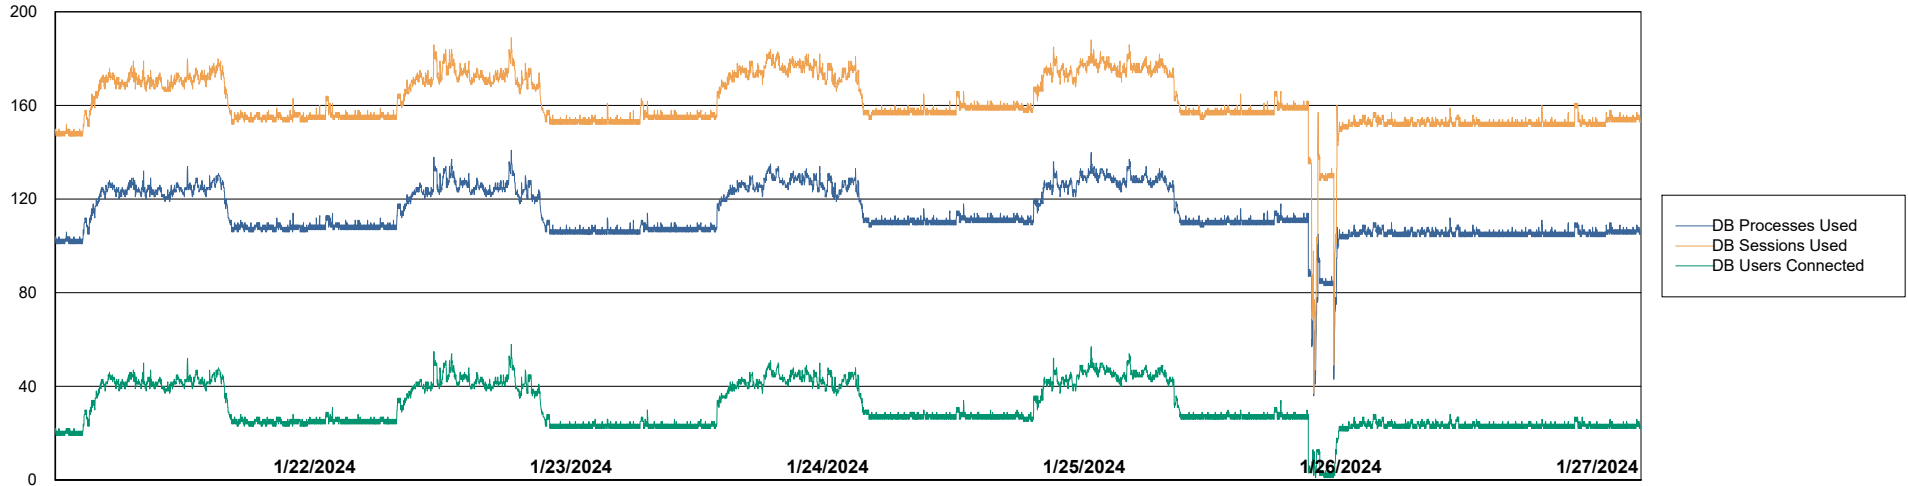

Weekly SLA Customer Report

Customer HUE_Production
Database ID 154

Database Performance HUE_PRD_S-ORABI2_ABS1

Weekly SLA Customer Report

Customer HUE_Production
Database ID 154

Database Performance HUE_PRD_S-ORAPROD2_ABS1