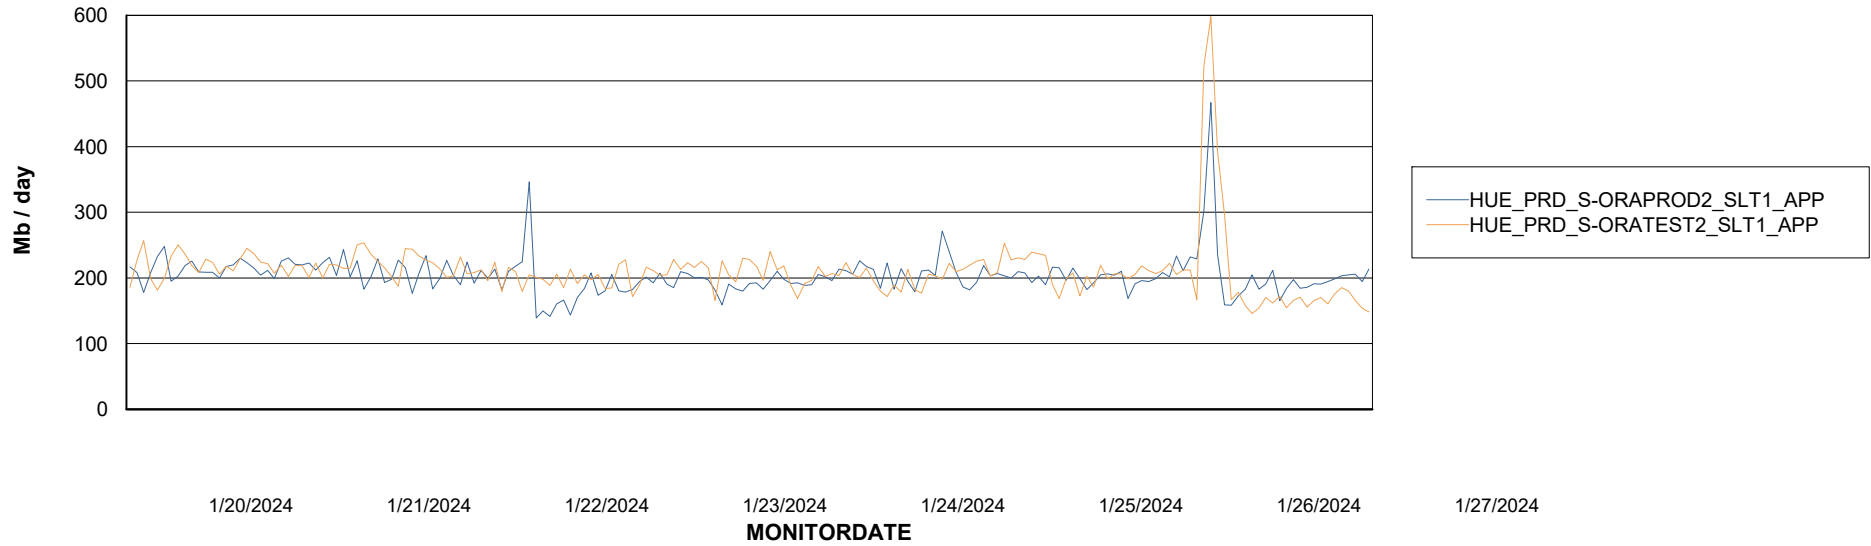

ABSSolute Application Server Services

Avg memory used per ABS Server Service