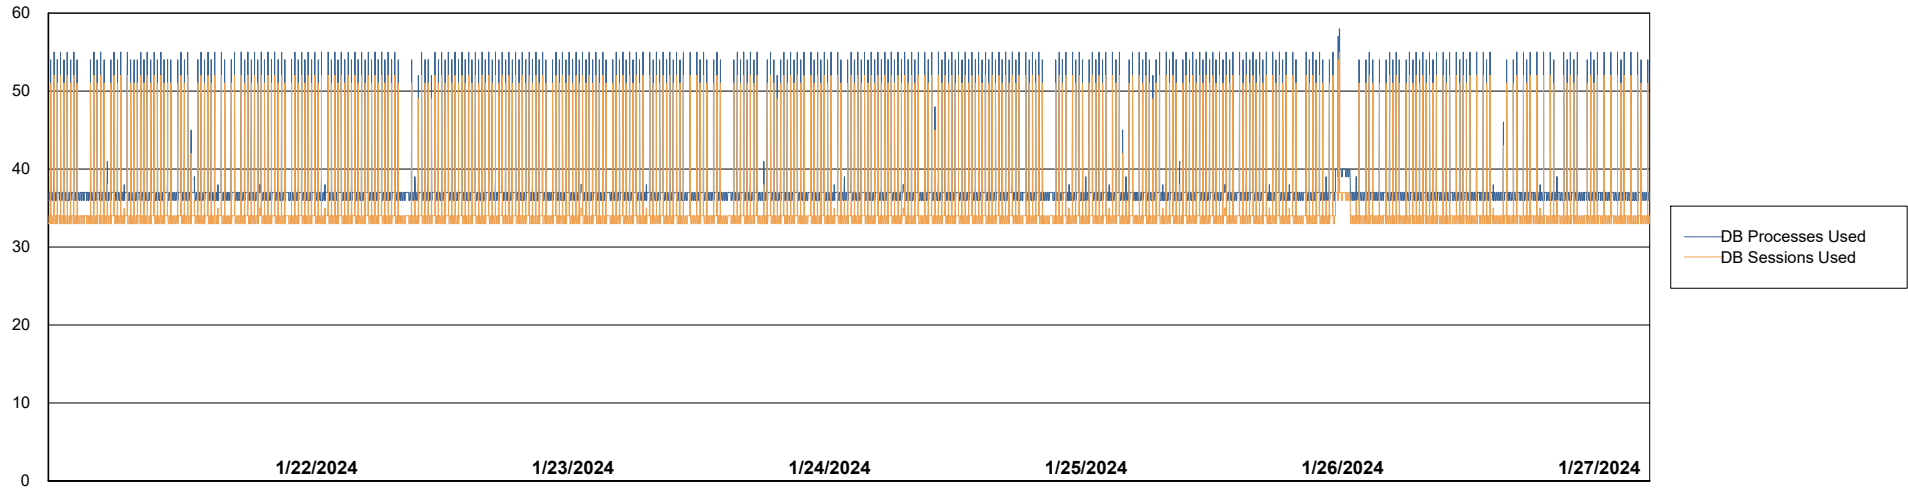

Database Performance HUE_PRD_S-ORATEST2_HSBABS1

DB Processes Max 1,000