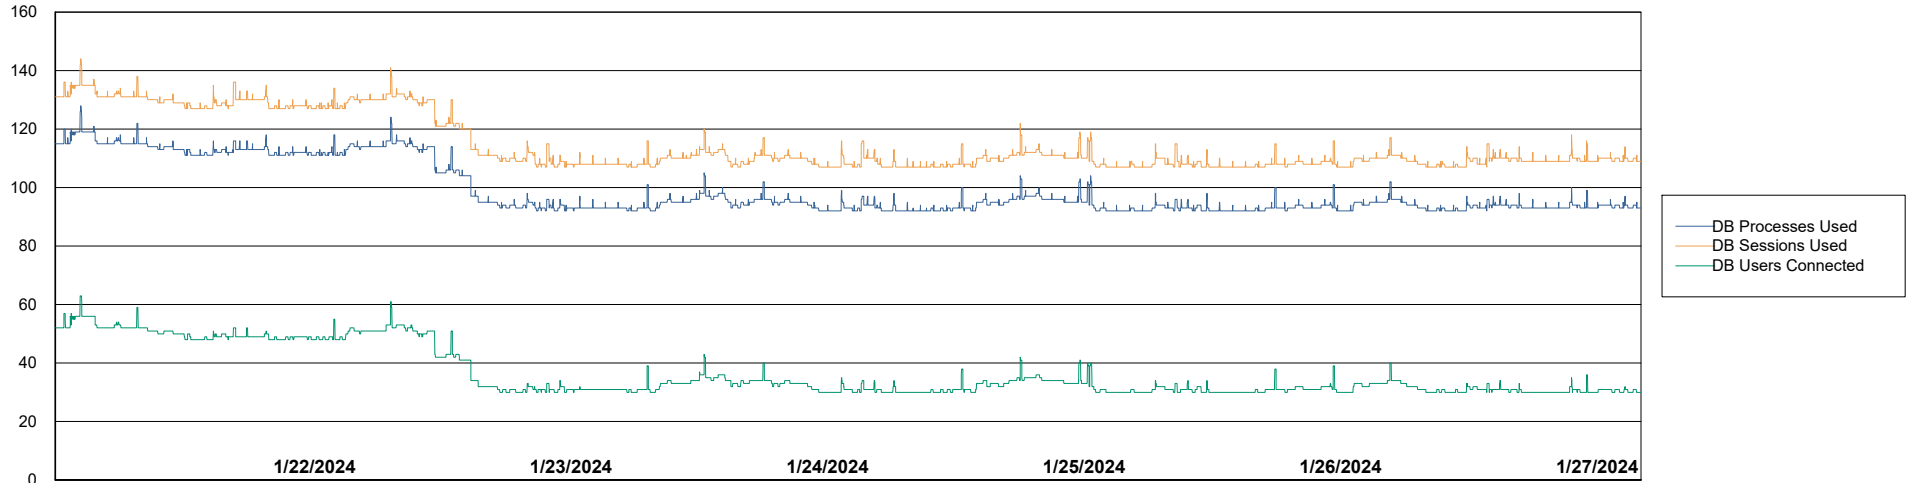

Weekly SLA Customer Report

Customer EUT_Production
Database ID 114

Database Performance EUT_EUP_PRD_URVINA22T_DB_ABS1

Weekly SLA Customer Report

Customer EUT_Production
Database ID 114

Database Performance EUT_URM_PRD_URVINA26_DB_ABS1