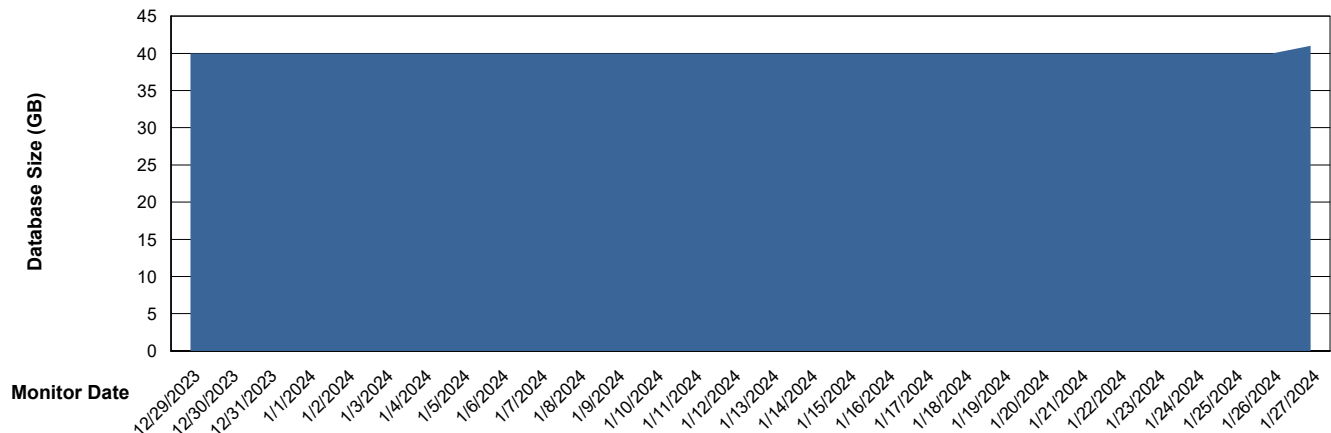

DB Processes Max 0
DB Processes Max 1,000

Weekly SLA Customer Report

Customer ELJ Production
Database ID 72

Database Performance ELJ_PRD_FRASEQXPRDDB03_ABS1

Weekly SLA Customer Report

Customer ELJ Production
Database ID 72

DATABASE SIZE ELJ_PRD_FRASEQXPRDDB01_ABS1

Database growth over last month

DATABASE SIZE ELJ_PRD_FRASEQXPRDDB03_ABS1

Database growth over last month

Weekly SLA Customer Report

Customer ELJ Production
Database ID 72