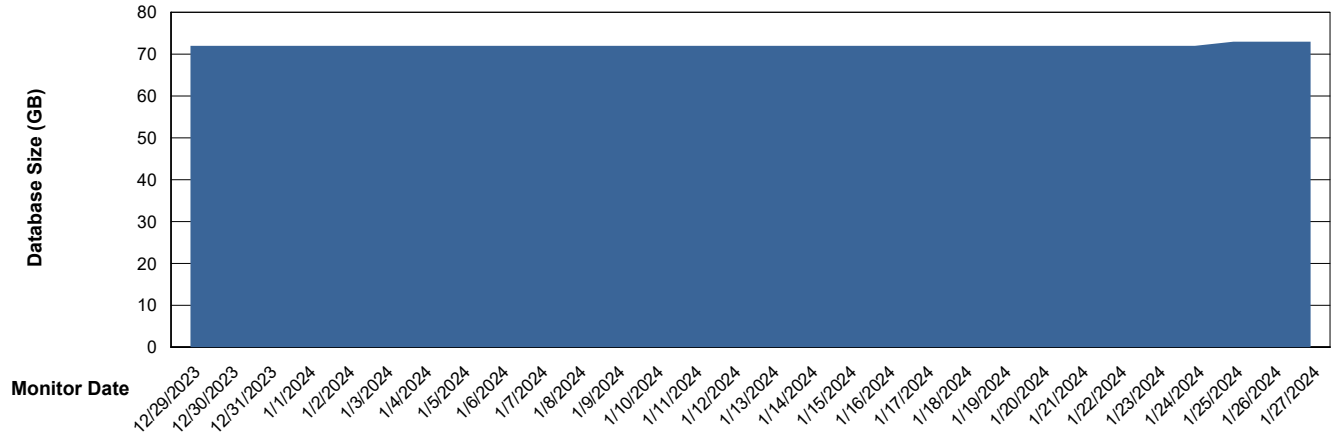

DB Processes Max 0
DB Processes Max 1,000

Weekly SLA Customer Report

Customer ELJ Production
Database ID 72

Database Performance ELJ_PRD_FRASEQXPRDDB03_ABS1

Weekly SLA Customer Report

Customer ELJ Production
Database ID 72

DATABASE SIZE ELJ_PRD_FRASEQXPRDDB01_ABS1

Database growth over last month

DATABASE SIZE ELJ_PRD_FRASEQXPRDDB03_ABS1

Database growth over last month

Weekly SLA Customer Report

Customer ELJ Production
Database ID 72