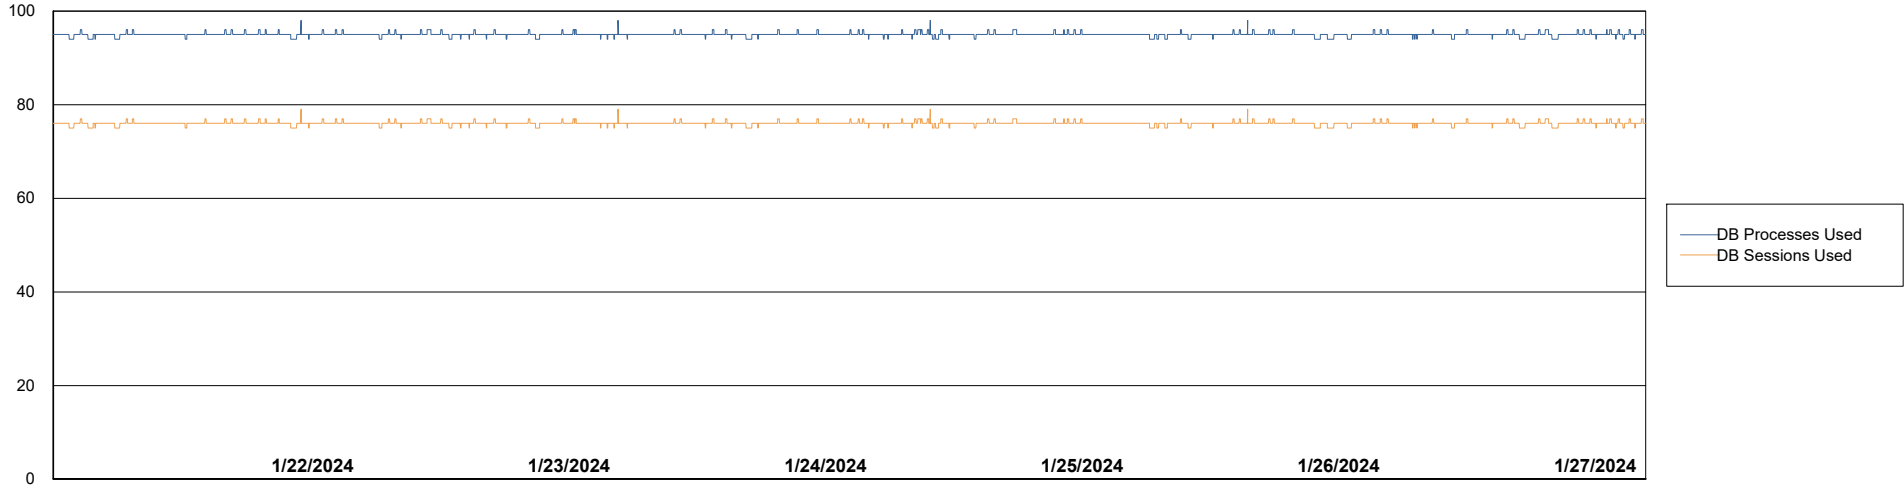

Database Performance ELJ_PRD_FRASEQXPRDDB02_HSBABS1

DB Processes Max 0
DB Processes Max 1,000