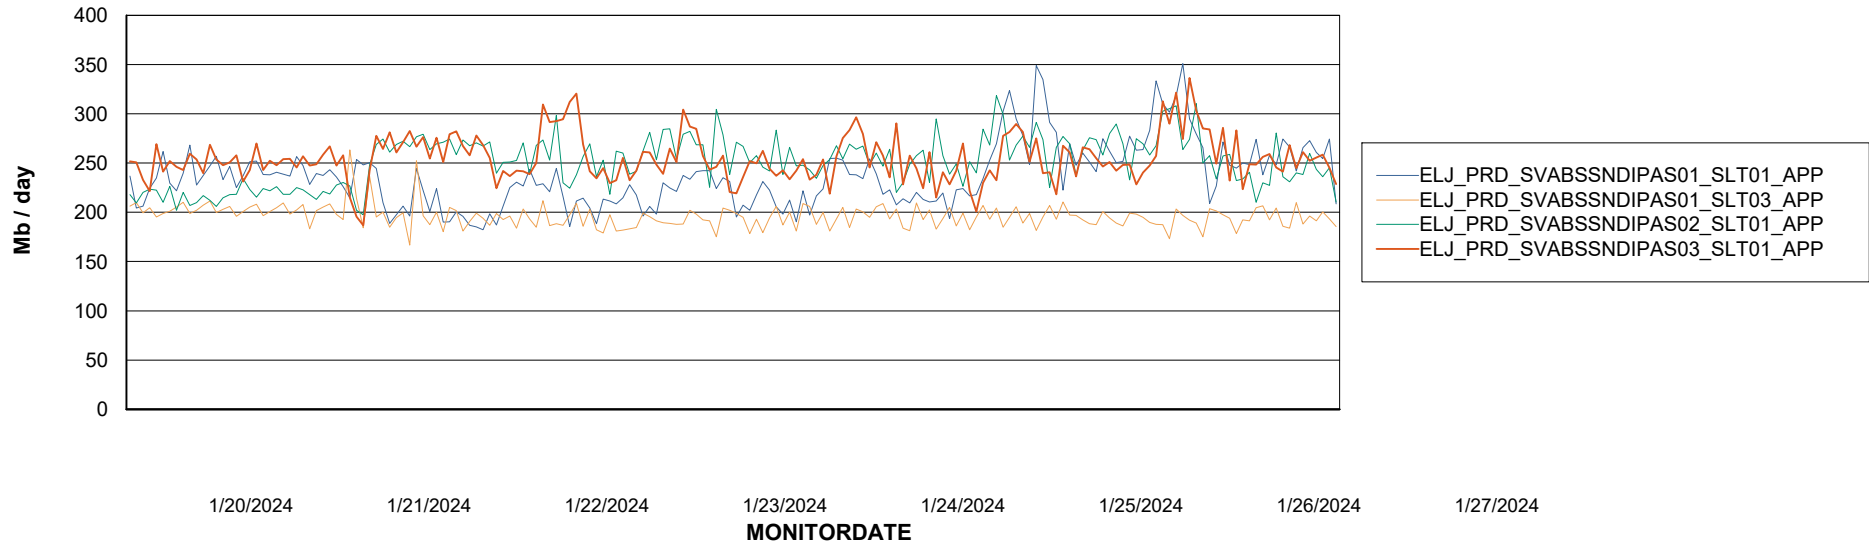

ABSSolute Application Server Services

Avg memory used per ABS Server Service