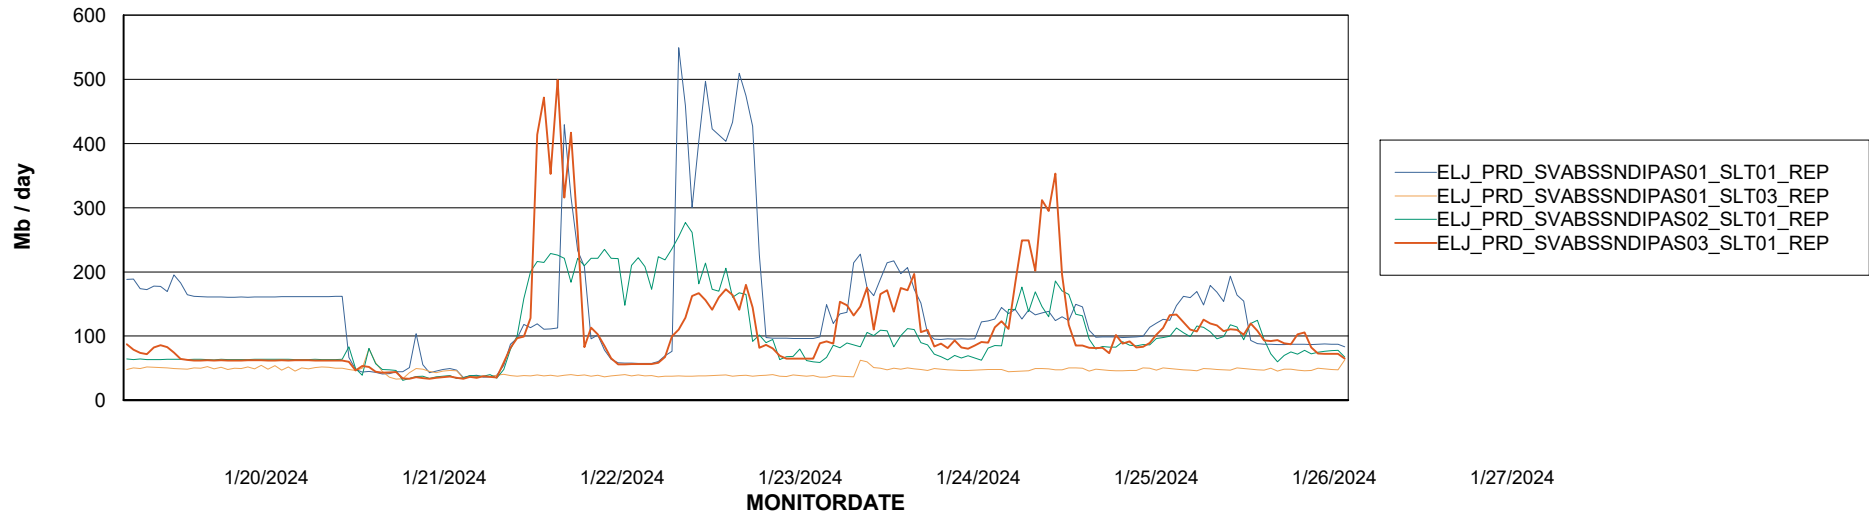

Avg memory used per ABS Server Service

Avg users per day per ABS server

Weekly SLA Customer Report

Customer ELJ Production
Database ID 72

ABSSolute Application ReportServer Services

Avg memory used per ReportServer Service