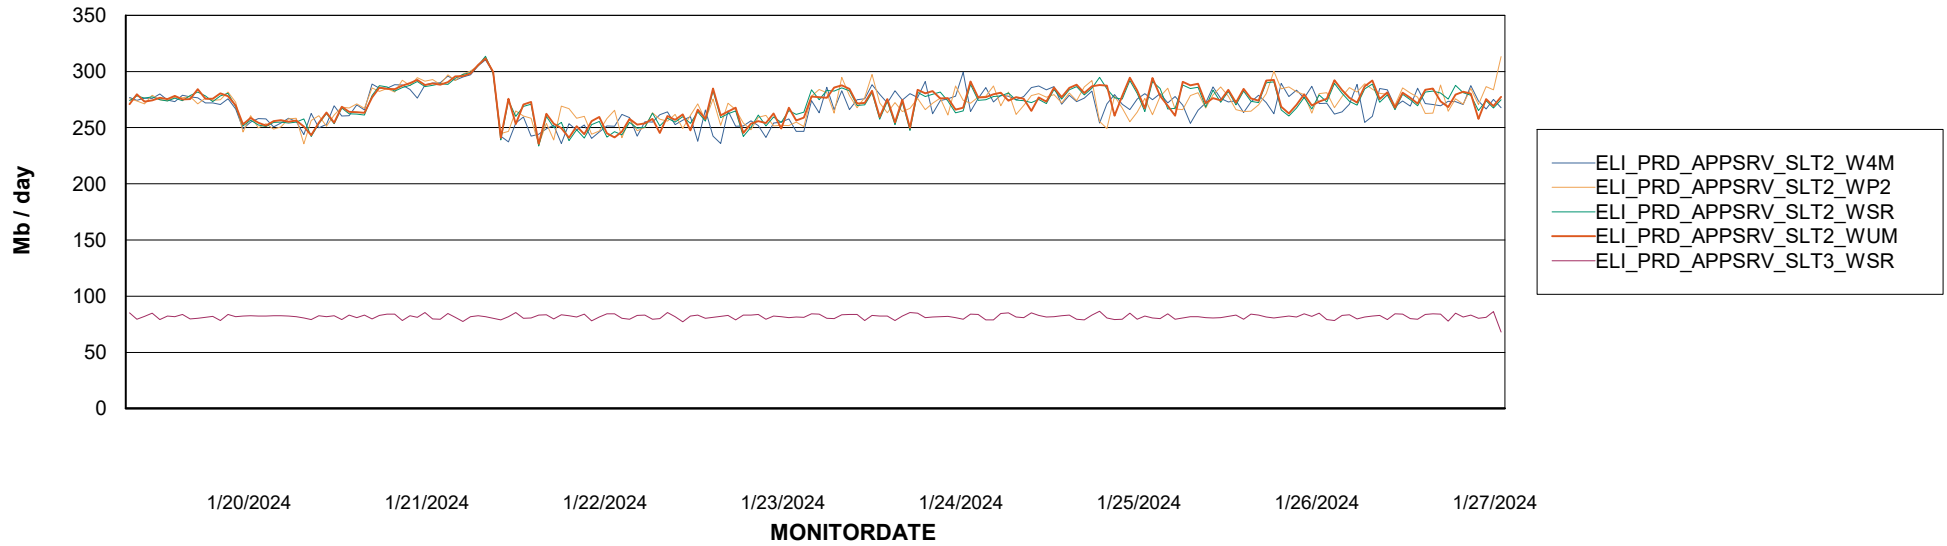

ABSolute Application Server Services

Avg memory used per ABS Web component