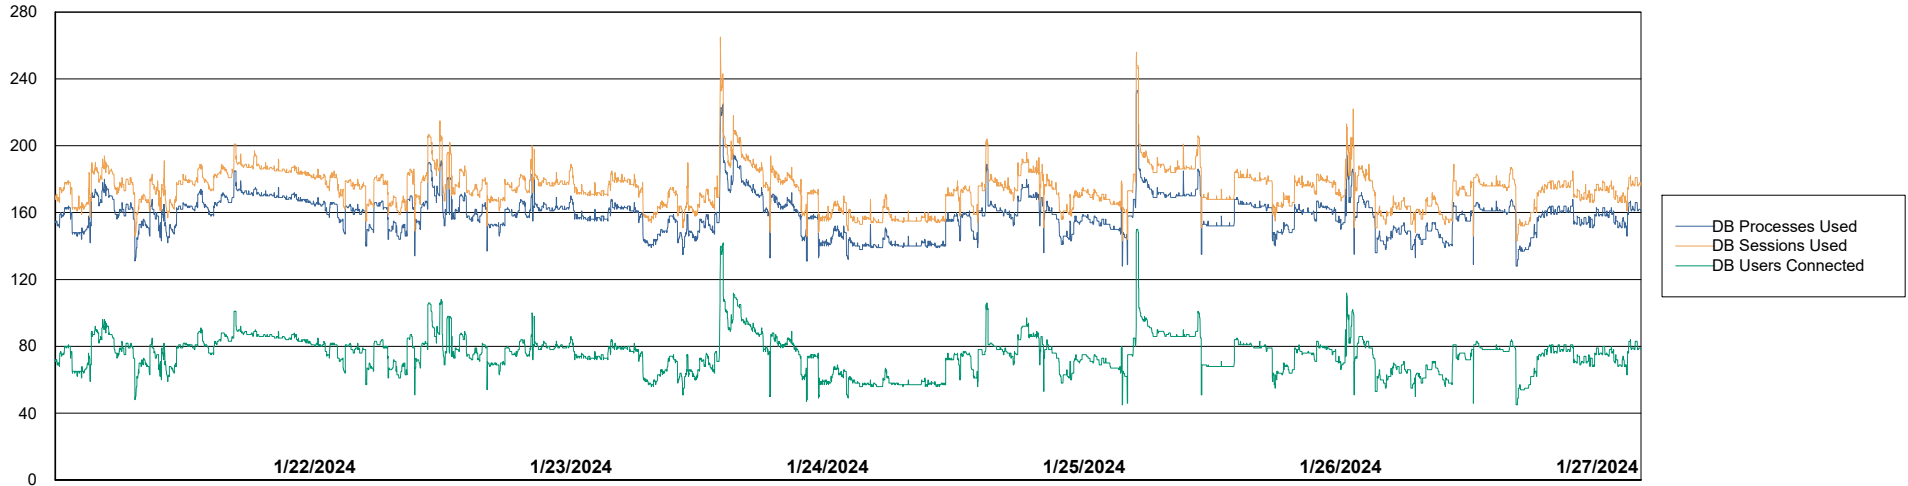

Weekly SLA Customer Report

Customer ELI_Production
Database ID 62

Database Performance ELI_PRD_FRASEQXPRDDB04_ABS1

Weekly SLA Customer Report

Customer ELI_Production
Database ID 62

Database Performance ELI_PRD_Primary_ABS1