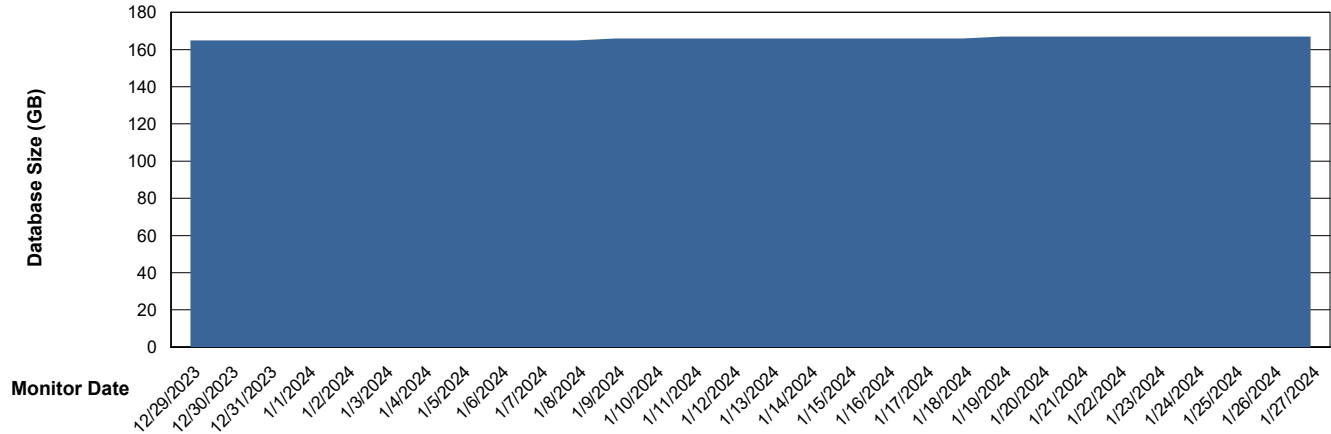

Weekly SLA Customer Report

Customer ELI_Production
Database ID 62

Database Performance ELI_PRD_STB_HSBABS1

DB Processes Max 1,000

Weekly SLA Customer Report

Customer ELI_Production
Database ID 62

DATABASE SIZE ELI_PRD_FRASEQXPRDDB04_ABS1

Database growth over last month

DATABASE SIZE ELI_PRD_Primary_ABS1

Database growth over last month

Weekly SLA Customer Report

Customer ELI_Production
Database ID 62

Database Tablespace ELI_PRD_FRASEQXPRDDB04_ABS1