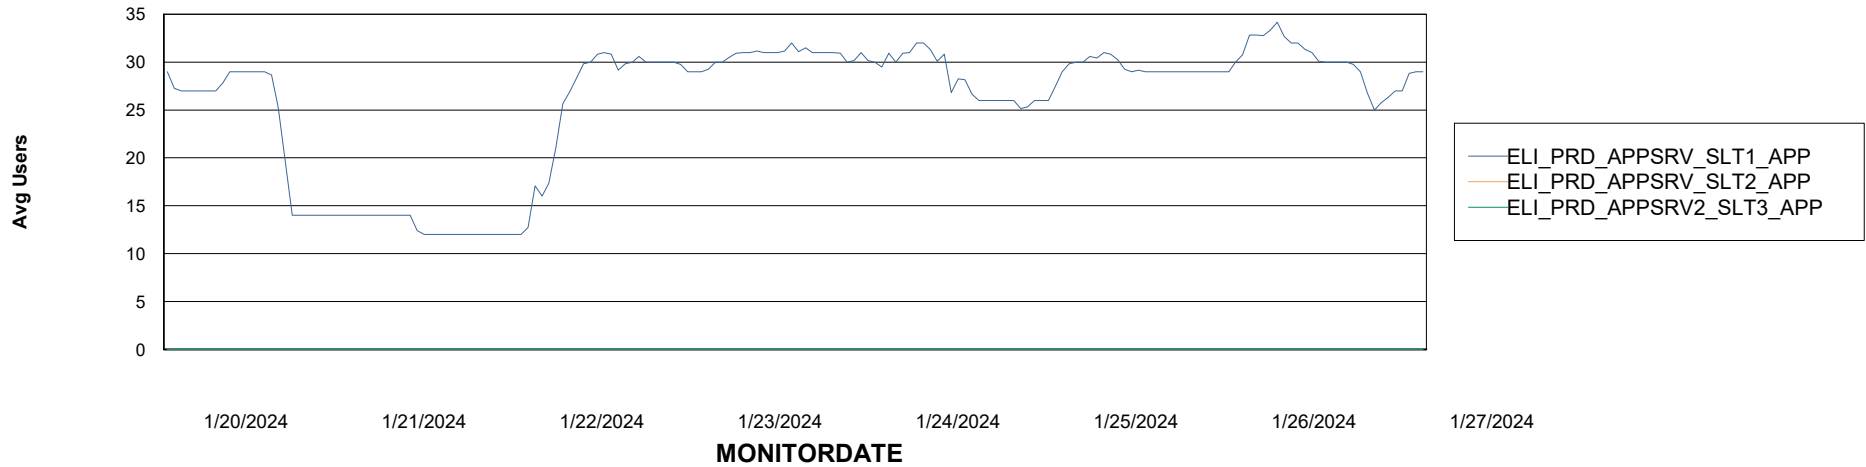

Avg memory used per ABS Server Service

Weekly SLA Customer Report

Customer ELI_Production
Database ID 62

ABSSolute Application Server Services

Avg memory used per ReportServer Service

Avg users per day per ABS server