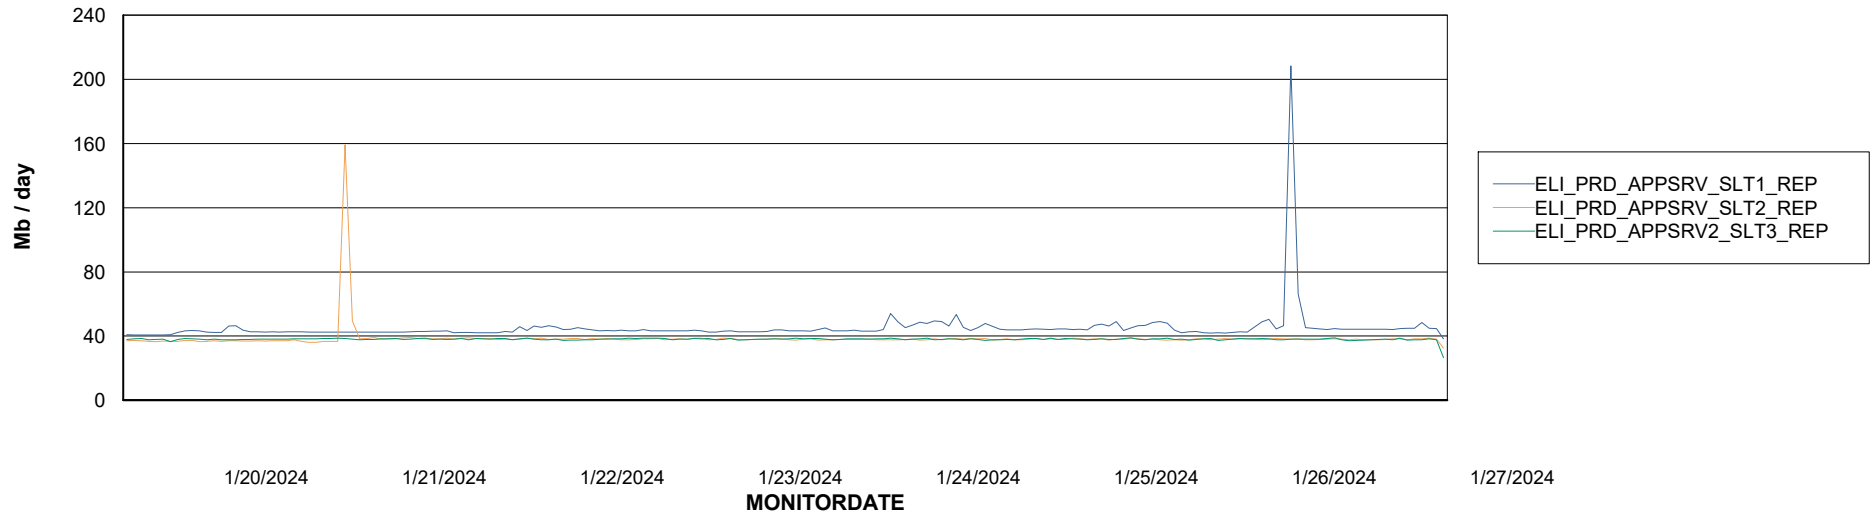

Avg memory used per ABS Server Service

Weekly SLA Customer Report

Customer ELI_Production
Database ID 62

ABSSolute Application Server Services

Avg memory used per ReportServer Service

Avg users per day per ABS server