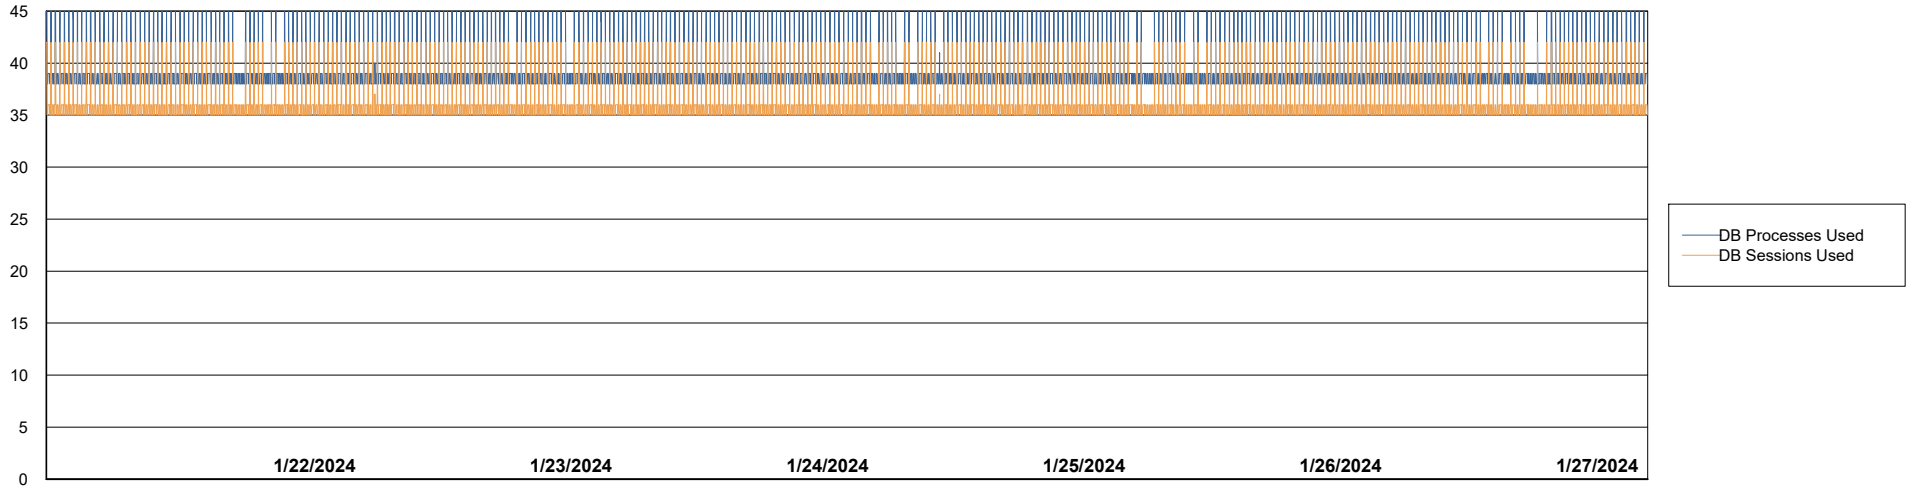

Database Performance ELI_PRD_STB_HSBABS1

DB Processes Max 1,000