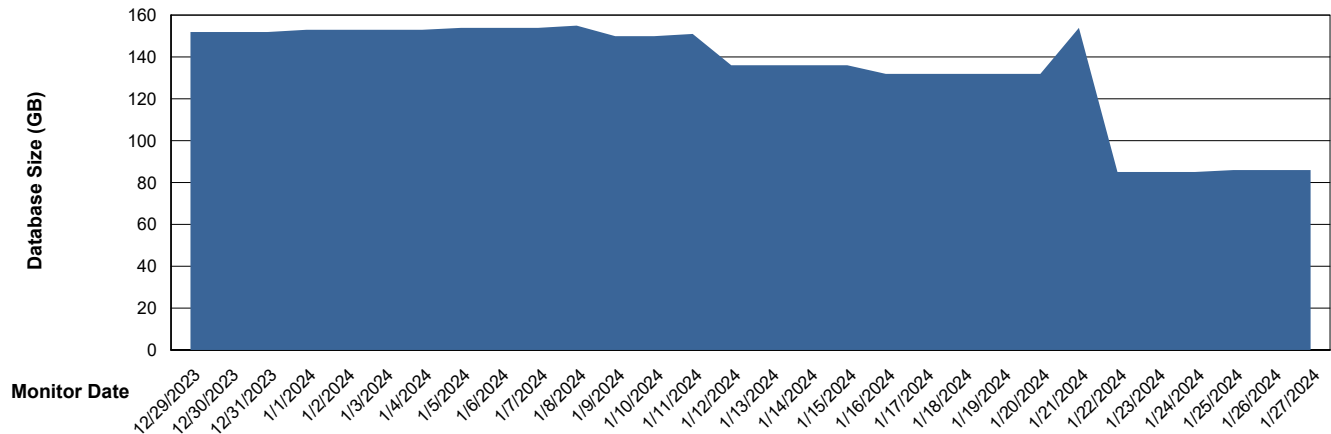

Weekly SLA Customer Report

Customer ELI_Production
Database ID 62

Database Performance ELI_PRD_STB_HSBABS1

DB Processes Max 1,000

Weekly SLA Customer Report

Customer ELI_Production
Database ID 62

DATABASE SIZE ELI_PRD_FRASEQXPRDDB04_ABS1

Database growth over last month

DATABASE SIZE ELI_PRD_Primary_ABS1

Database growth over last month

Weekly SLA Customer Report

Customer ELI_Production
Database ID 62

Database Tablespace ELI_PRD_FRASEQXPRDDB04_ABS1