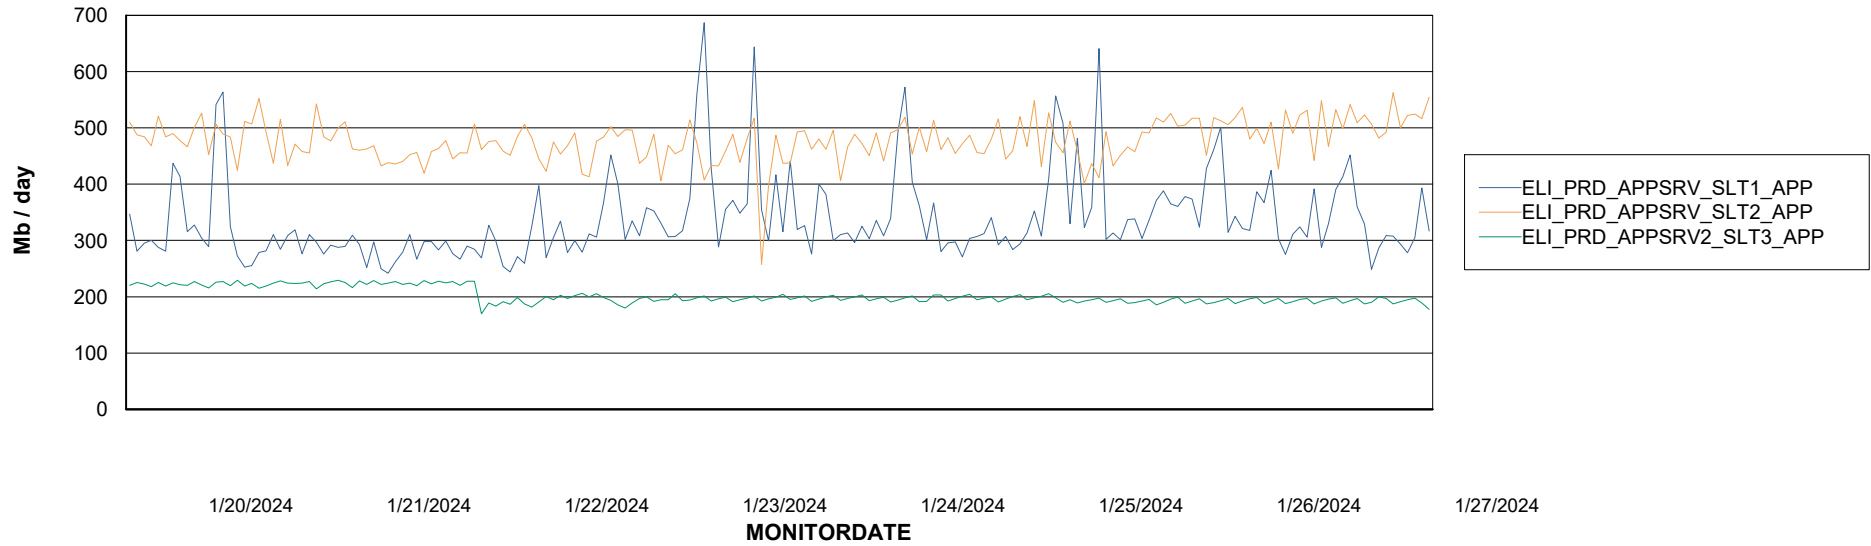

ABSSolute Application Server Services

Avg memory used per ABS Server Service