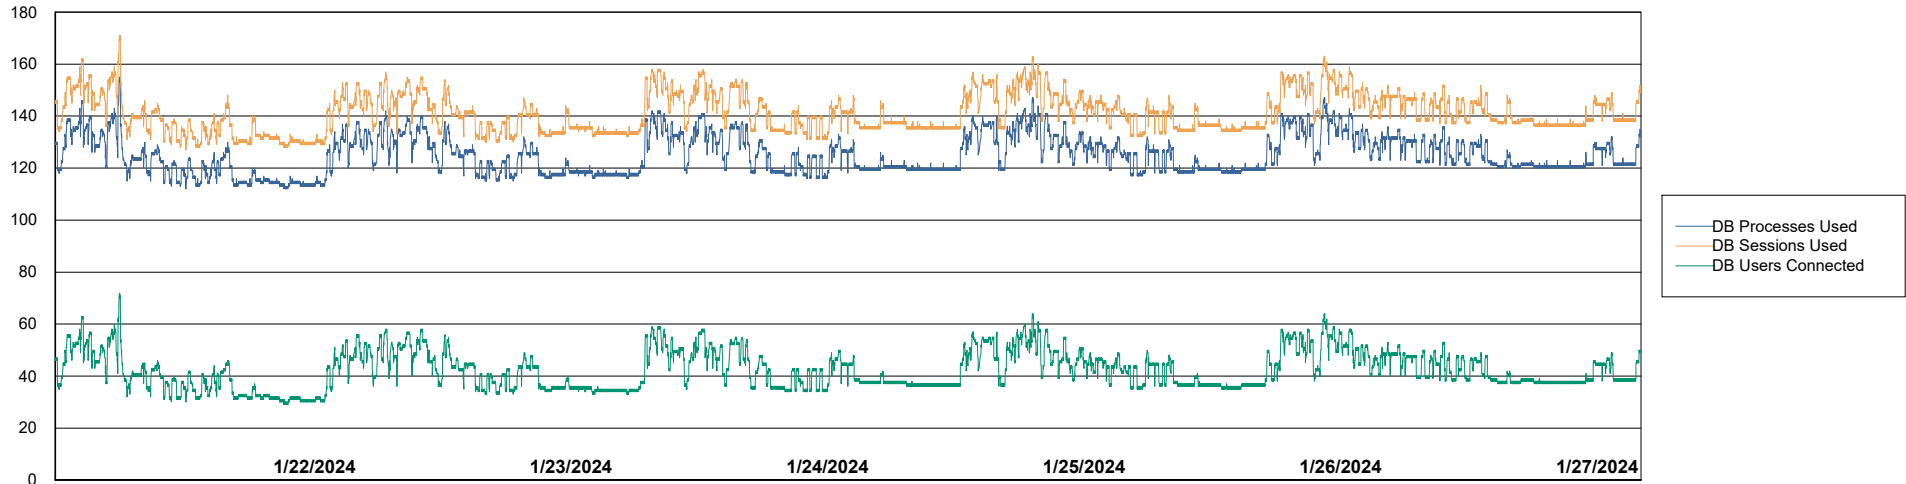

Weekly SLA Customer Report

Customer ECL_Production
Database ID 156

Harddisk Usage ECL_PRD_ECLABS-WEB

	Free disk space on C: (%)	Total disk space on C: (Gb)	Used disk space on C: (Gb)
1/27/2024	50	99	50
1/26/2024	50	99	50
1/25/2024	50	99	50
1/24/2024	50	99	49
1/23/2024	51	99	49
1/22/2024	50	99	49
1/21/2024	50	99	50

Weekly SLA Customer Report

Customer ECL_Production
Database ID 156

Database Performance ECL_PRD_ECLABS_ABS1

Weekly SLA Customer Report

Customer ECL_Production
Database ID 156

Database Performance ECL_PRD_ECLABS-TEST_HSBABS1