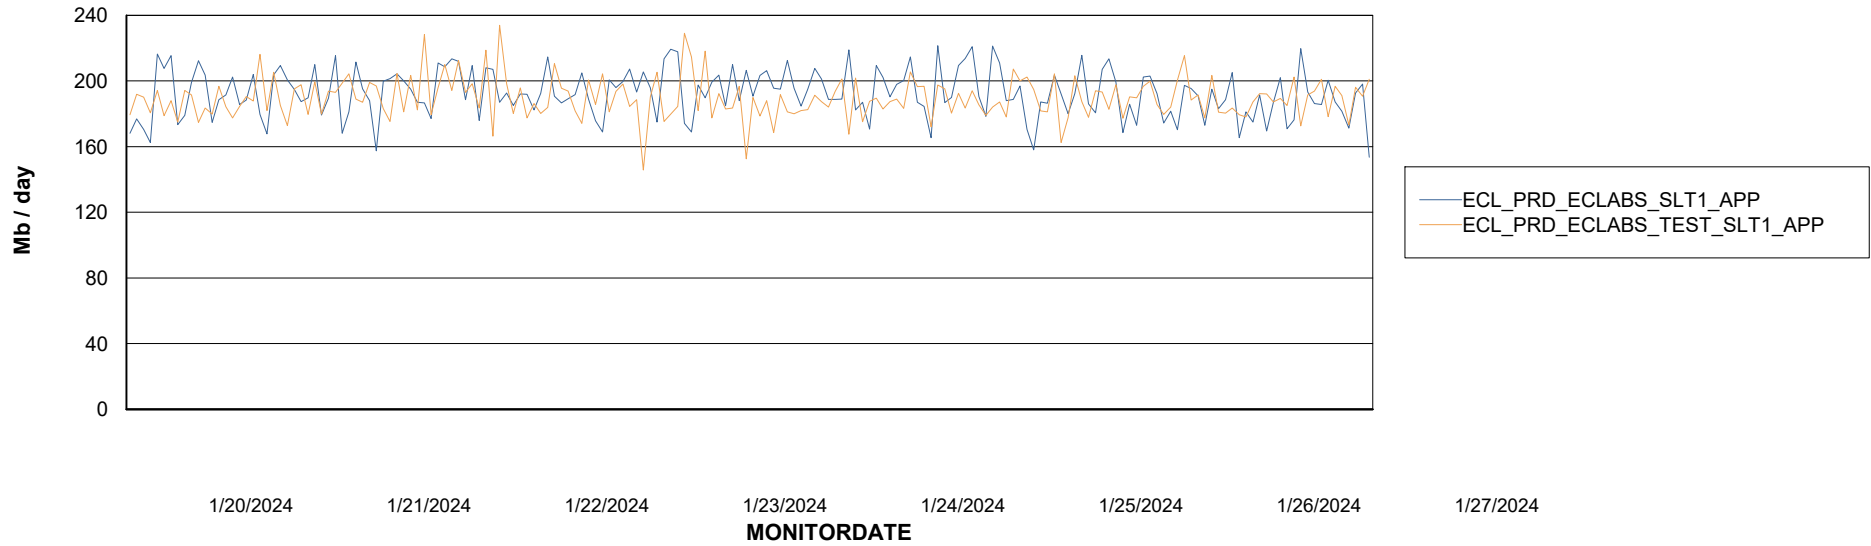

ABSSolute Application Server Services

Avg memory used per ABS Server Service