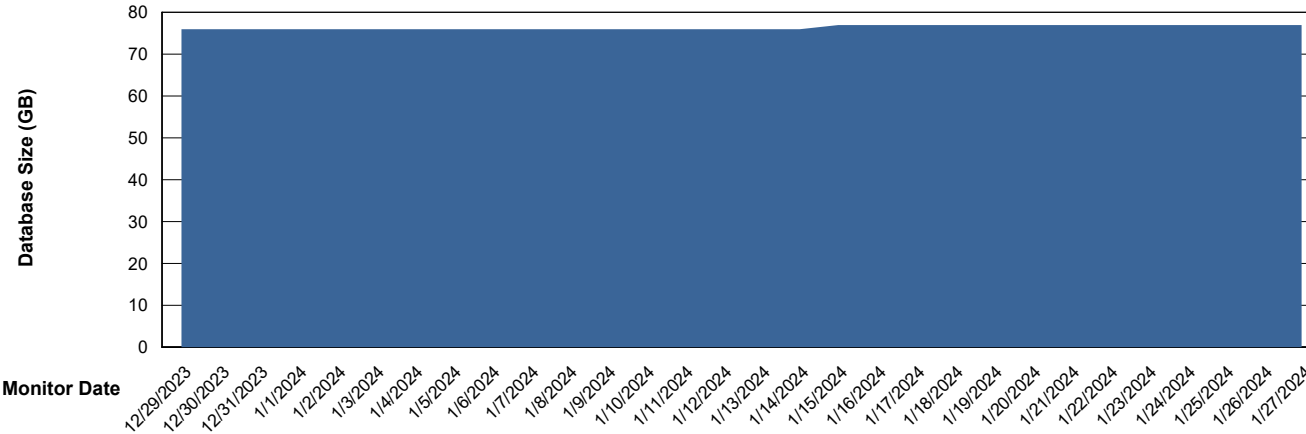

DB Processes Max 1,000

Weekly SLA Customer Report

Customer ECL_Production
 Database ID 156

DATABASE SIZE ECL_PRD_ECLABS_ABS1

Database growth over last month

Database Tablespace ECL_PRD_ECLABS_ABS1

Date	Tablespace Name	Filesize (Gb)	Usedsize (Gb)	Percentage free
1/27/2024	ABSDATA	81	55	32
	INDX	10	6	37
1/26/2024	ABSDATA	81	55	32
	INDX	10	6	37
1/25/2024	ABSDATA	81	55	32
	INDX	10	6	37
1/24/2024	ABSDATA	81	55	32
	INDX	10	6	37
1/23/2024	ABSDATA	81	55	32
	INDX	10	6	37
1/22/2024	ABSDATA	81	55	32
	INDX	10	6	37
1/21/2024	ABSDATA	81	55	32
	INDX	10	6	37

Weekly SLA Customer Report

Customer ECL_Production
Database ID 156

Standby Database Health ECL_Production

Recovery lag for last 7 days

Weekly SLA Customer Report

Customer ECL_Production
Database ID 156

ABSSolute Application Server Services