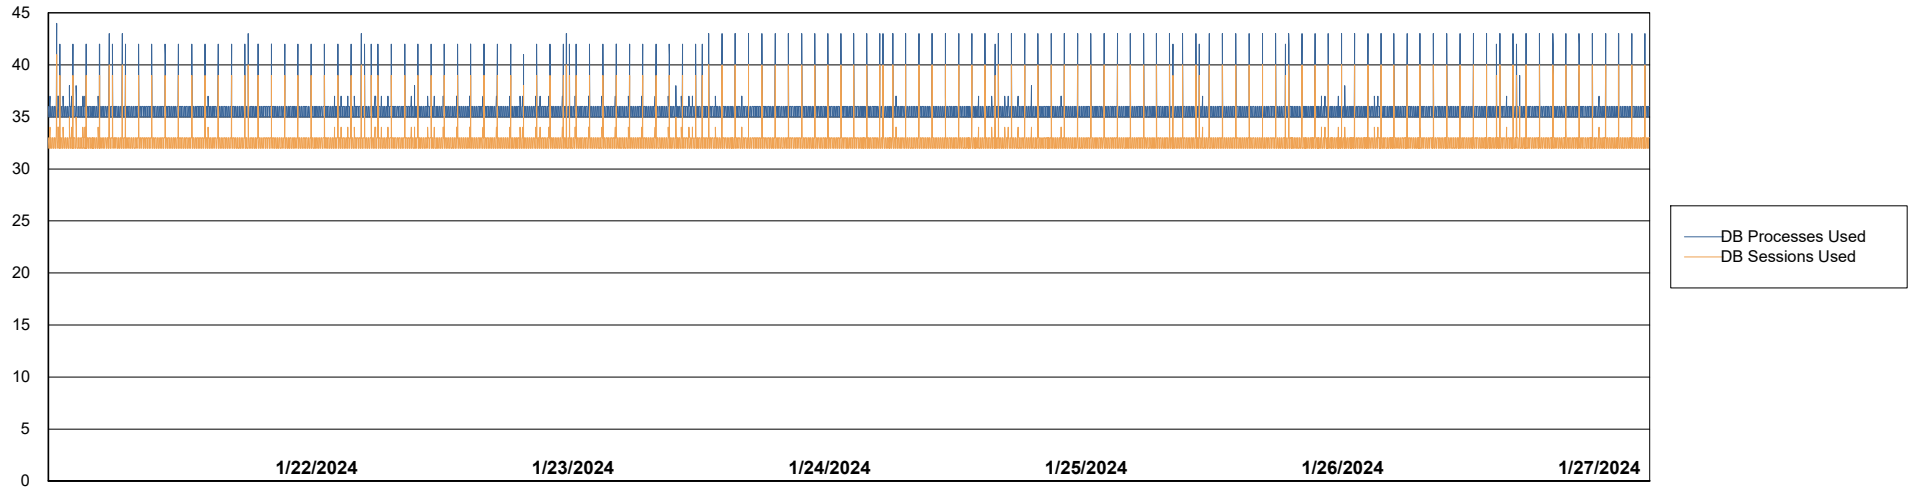

Weekly SLA Customer Report

Customer ECL_Production
Database ID 156

Database Performance ECL_PRD_ECLABS_ABS1

Weekly SLA Customer Report

Customer ECL_Production
Database ID 156

Database Performance ECL_PRD_ECLABS-TEST_HSBABS1

DB Processes Max 1,000

Weekly SLA Customer Report

Customer ECL_Production
 Database ID 156

DATABASE SIZE ECL_PRD_ECLABS_ABS1

Database growth over last month

Database Tablespace ECL_PRD_ECLABS_ABS1

Date	Tablespace Name	Filesize (Gb)	Usedsize (Gb)	Percentage free
1/27/2024	ABSDATA	81	55	32
	INDX	10	6	37
1/26/2024	ABSDATA	81	55	32
	INDX	10	6	37
1/25/2024	ABSDATA	81	55	32
	INDX	10	6	37
1/24/2024	ABSDATA	81	55	32
	INDX	10	6	37
1/23/2024	ABSDATA	81	55	32
	INDX	10	6	37
1/22/2024	ABSDATA	81	55	32
	INDX	10	6	37
1/21/2024	ABSDATA	81	55	32
	INDX	10	6	37