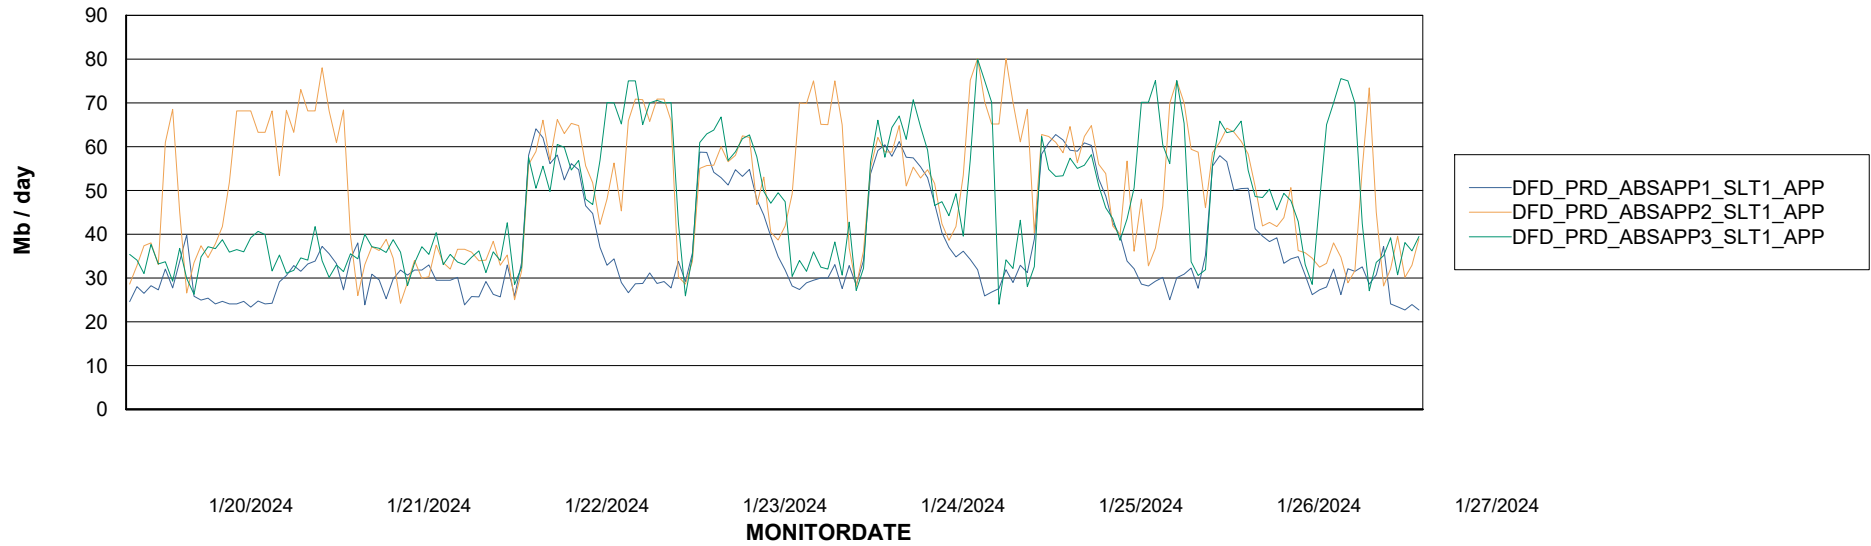

ABSSolute Application Server Services

Avg memory used per ABS Server Service