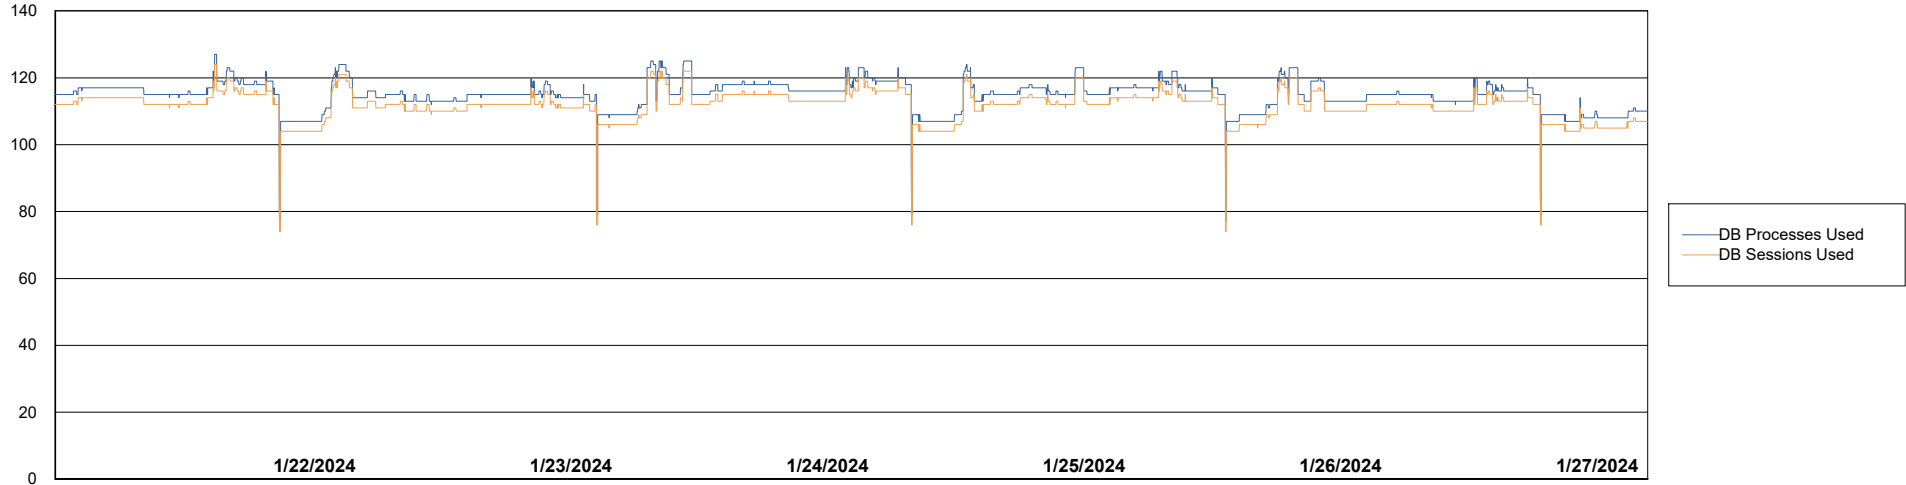

Database Performance DFD_PRD_S-S-ORACLE01-F_ABS1

DB Processes Max 4
DB Sessions Max 600