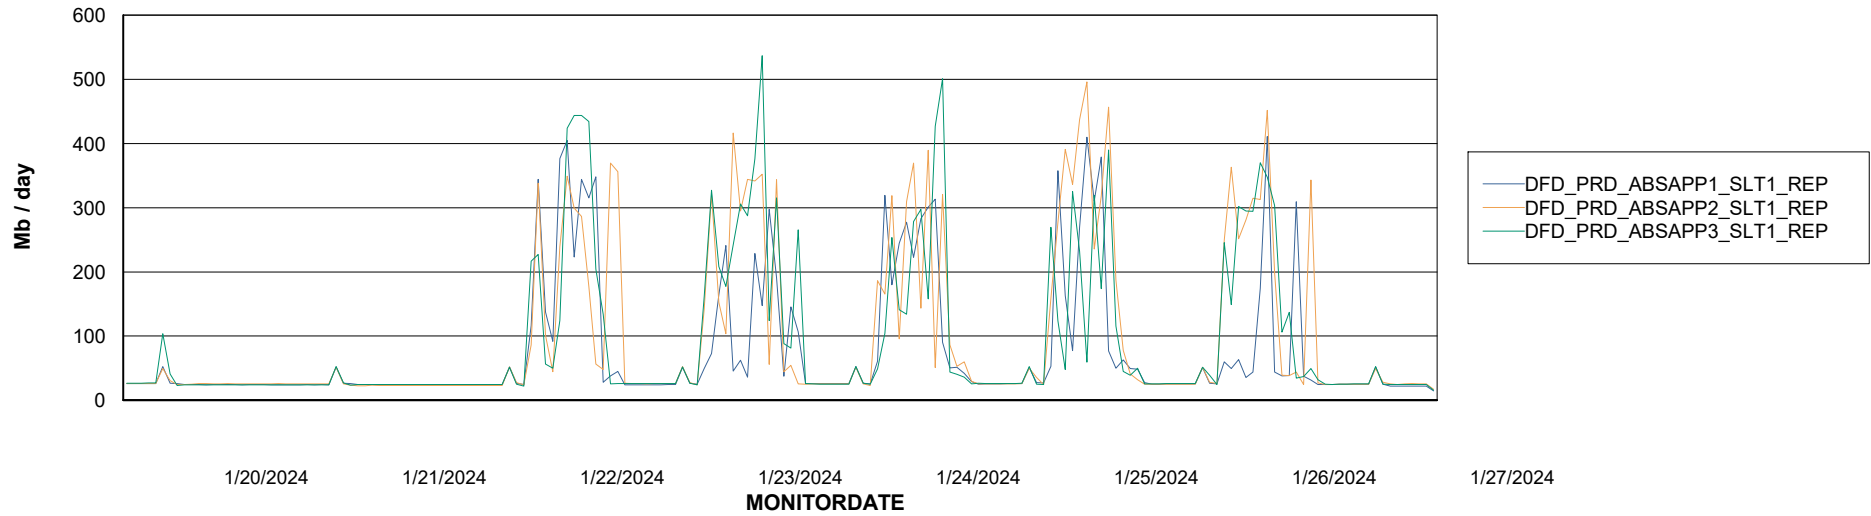

ABSSolute Application ReportServer Services

Avg memory used per ReportServer Service