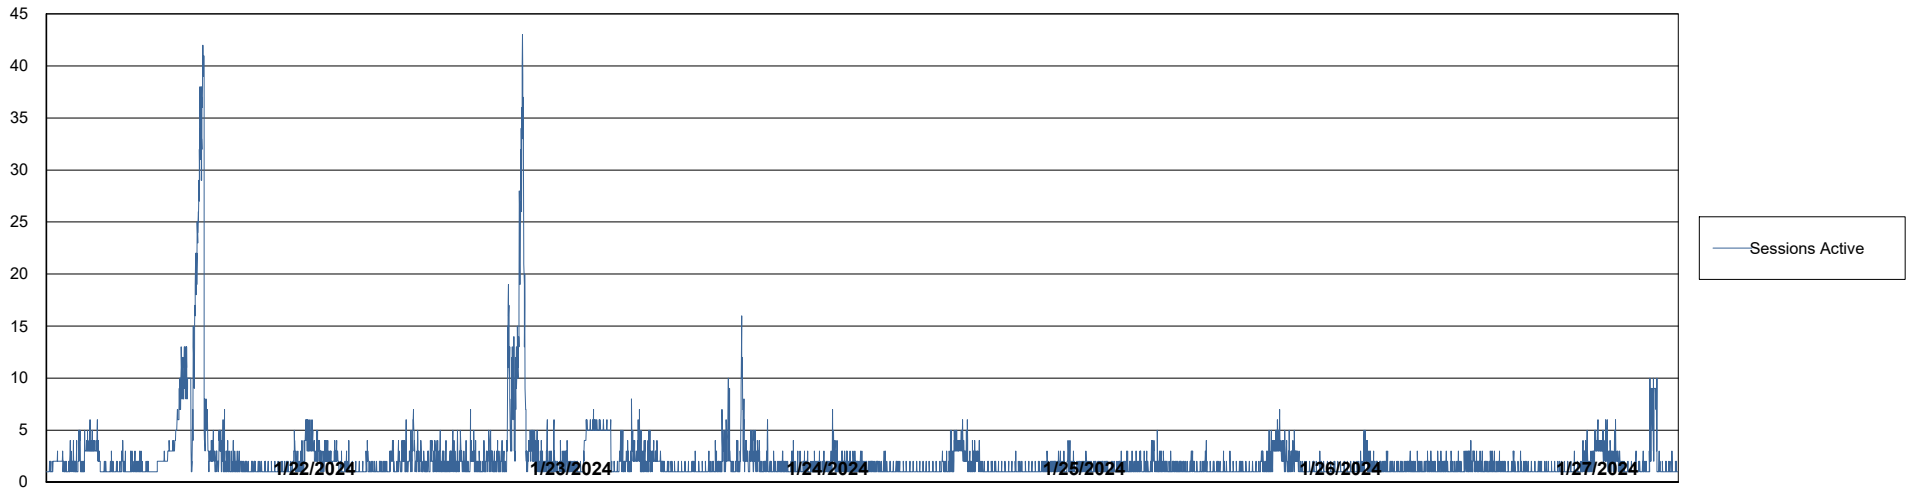

Database Performance CUS_PRD_ABSDB1_ABS1