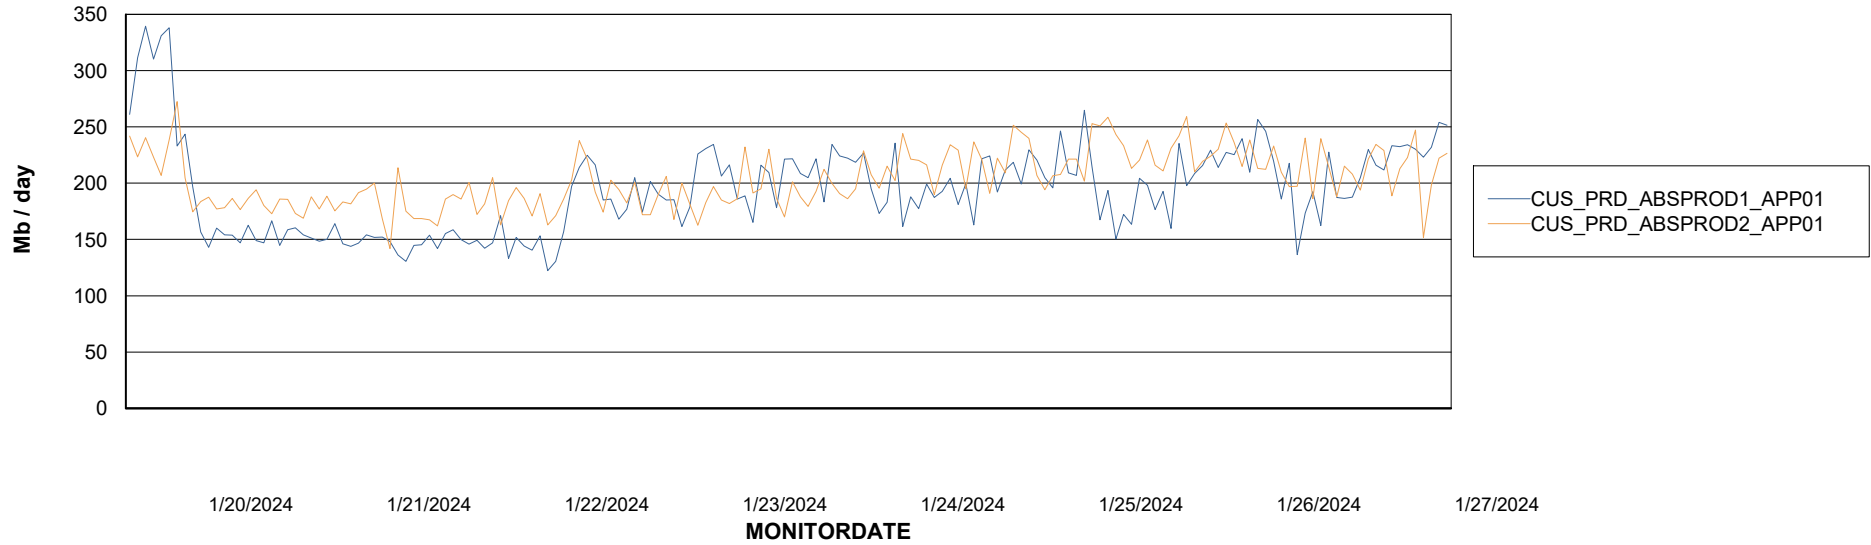

ABSSolute Application Server Services

Avg memory used per ABS Server Service