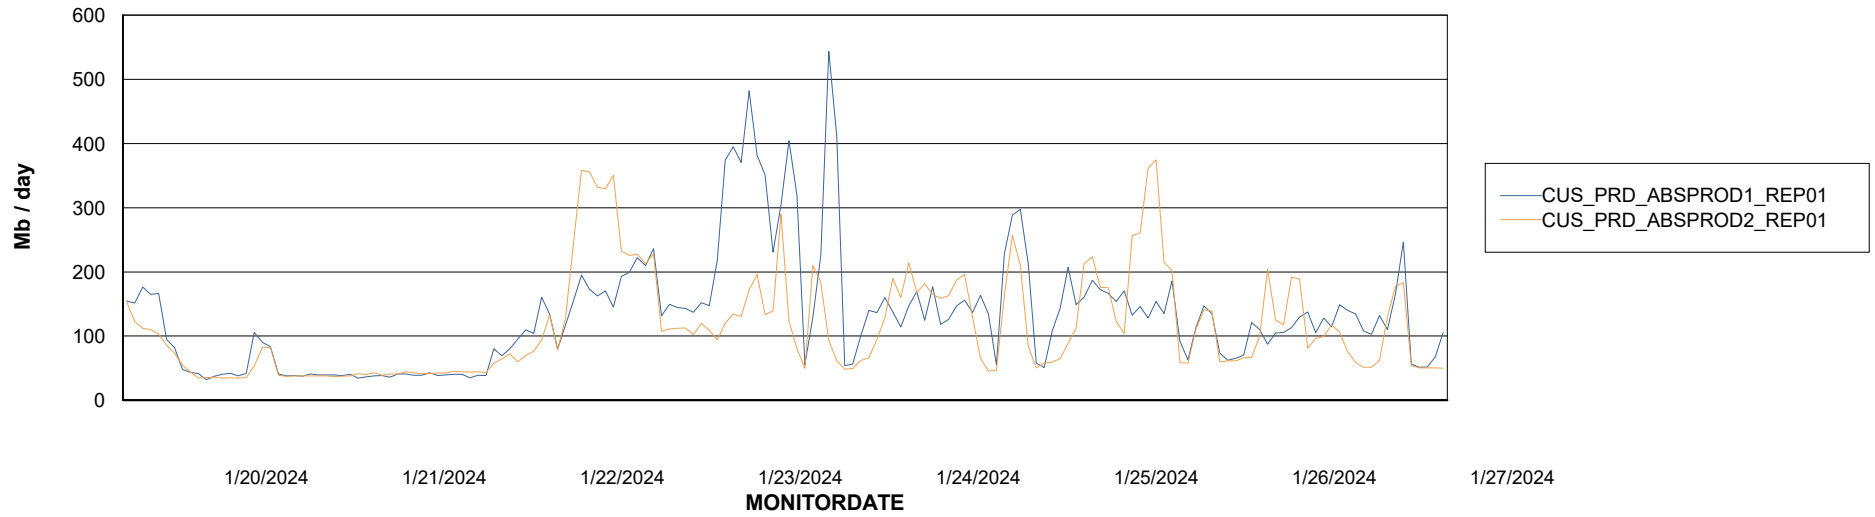

ABSSolute Application ReportServer Services

Avg memory used per ReportServer Service