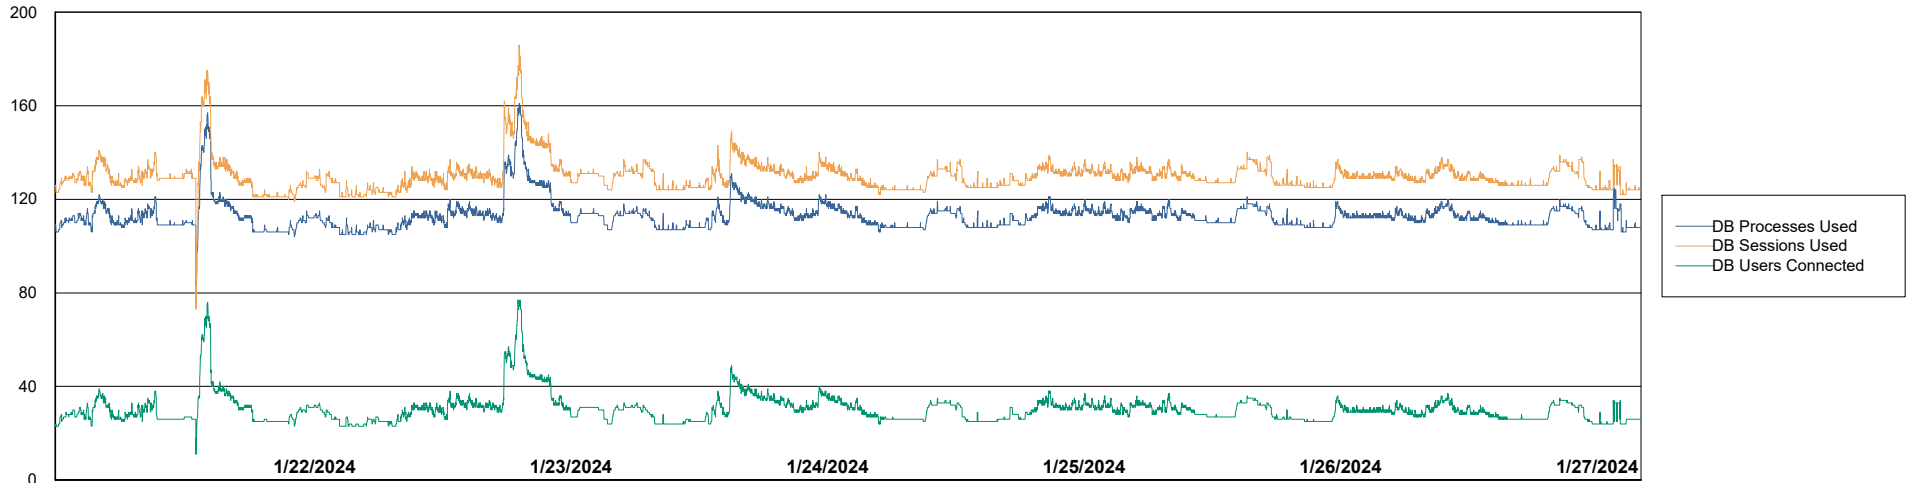

Database Performance CUS_PRD_ABSDB1_ABS1