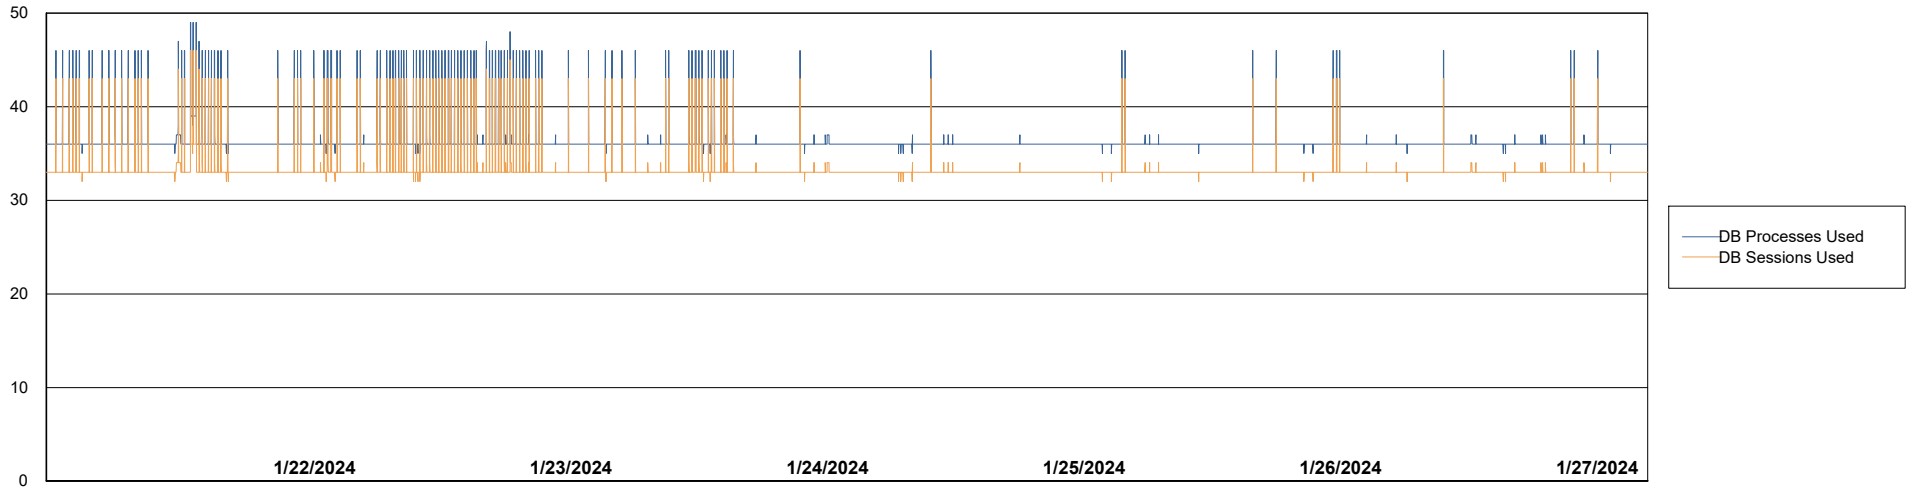

Database Performance CUS_PRD_ABSDB2_HSBABS1

DB Processes Max 1,000