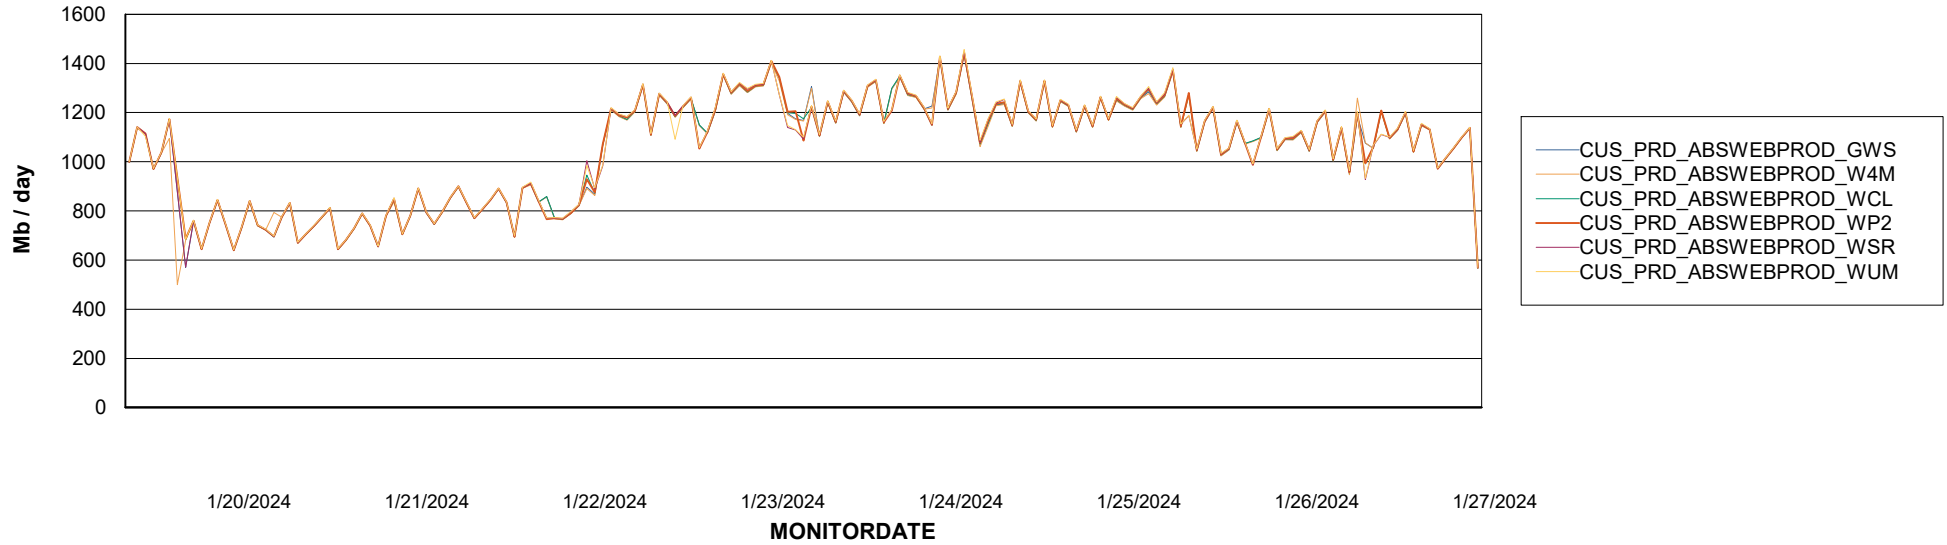

Avg memory used per ReportServer Service

Weekly SLA Customer Report

Customer CUS_Production (24/7)
Database ID 131

ABSSolute Web Component Services

Avg memory used per ABS Web component

Weekly SLA Customer Report