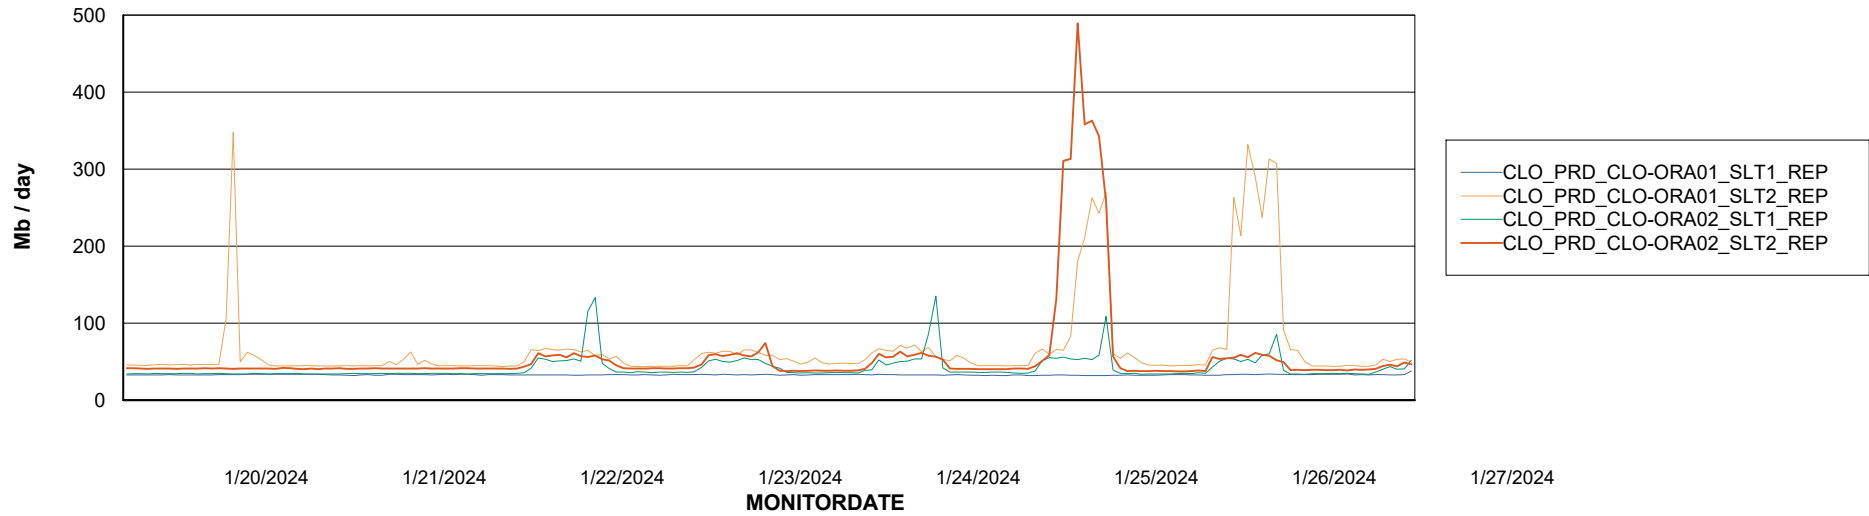

ABSSolute Application ReportServer Services

Avg memory used per ReportServer Service