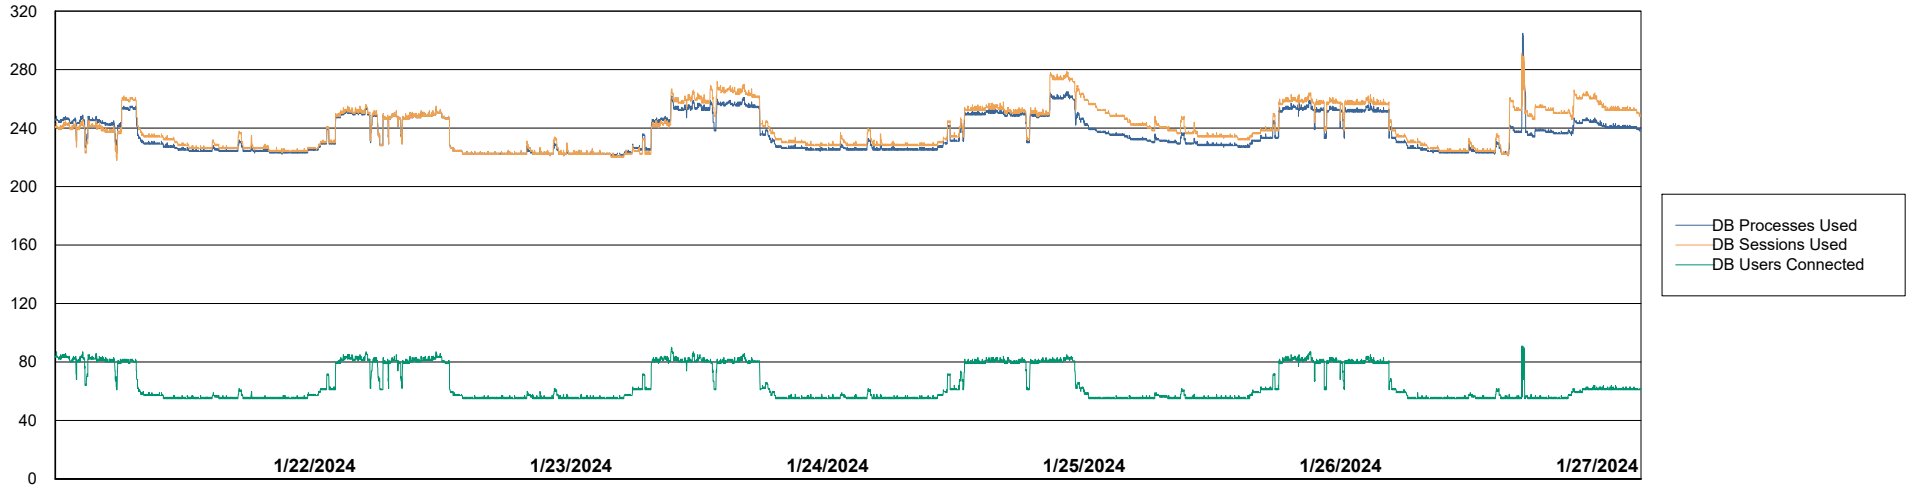

Database Performance CLO_PRD_CLO-ORA01_ABS1