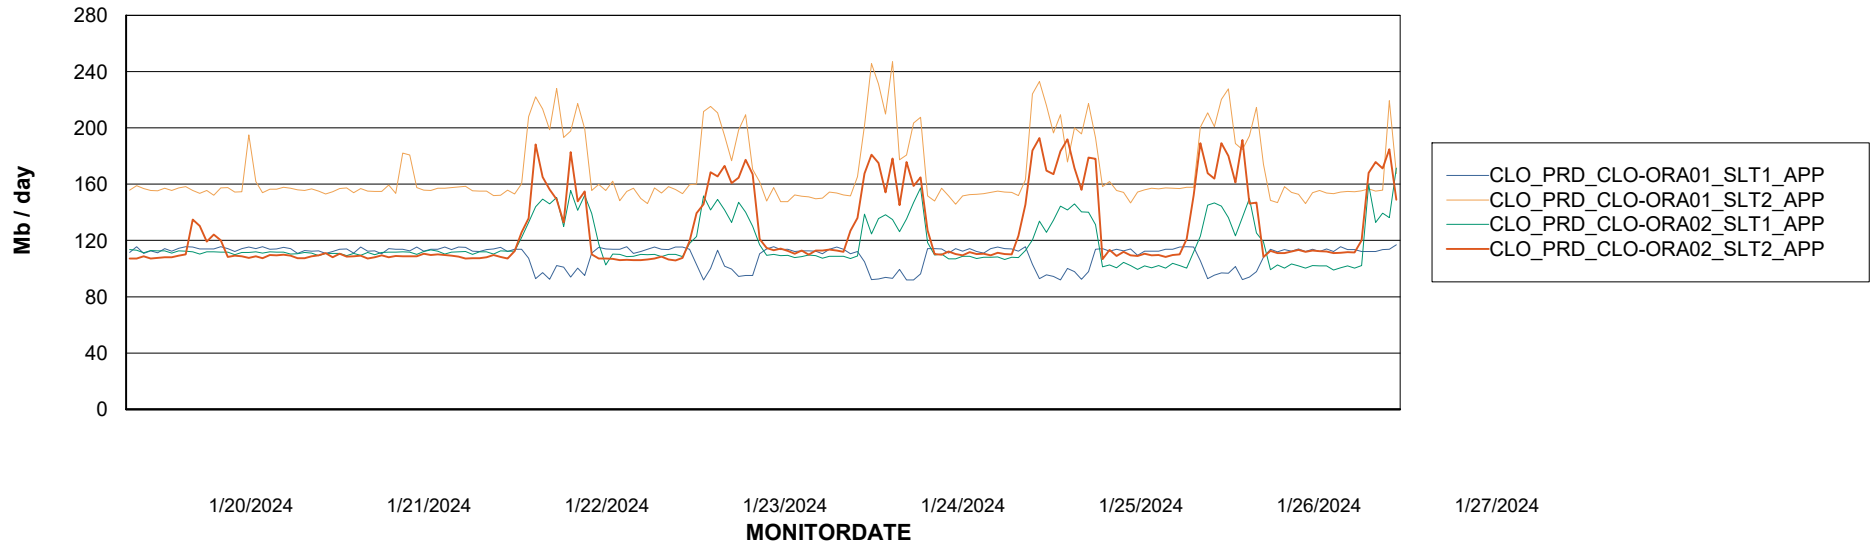

DB Processes Max 1,000

Weekly SLA Customer Report

Customer CLO Production
 Database ID 38

DATABASE SIZE CLO_PRD_CLO-ORA01_ABS1

Database growth over last month

Database Tablespace CLO_PRD_CLO-ORA01_ABS1

Date	Tablespace Name	Filesize (Gb)	Usedsize (Gb)	Percentage free
1/27/2024	ABSDATA	110	90	18
	INDX	256	225	12
1/26/2024	ABSDATA	110	90	18
	INDX	256	225	12
1/25/2024	ABSDATA	110	90	18
	INDX	256	225	12
1/24/2024	ABSDATA	110	90	18
	INDX	256	225	12
1/23/2024	ABSDATA	110	90	18
	INDX	256	225	12
1/22/2024	ABSDATA	110	90	18
	INDX	256	224	12
1/21/2024	ABSDATA	110	90	18
	INDX	256	224	12

Weekly SLA Customer Report

Customer CLO Production
Database ID 38

ABSSolute Application Server Services

Avg memory used per ABS Server Service

Avg users per day per ABS server

Weekly SLA Customer Report

Customer CLO Production
Database ID 38