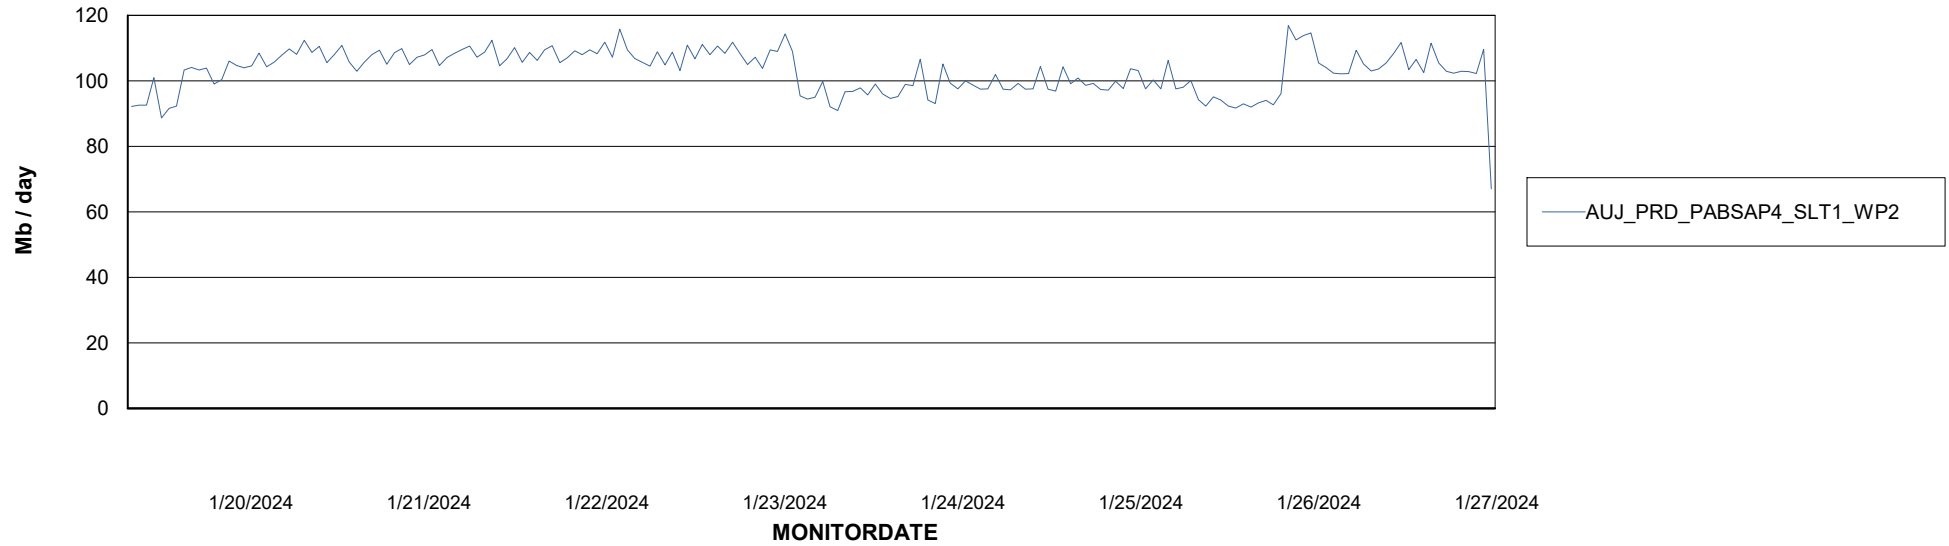

ABSSolute Application ReportServer Services

Avg memory used per ReportServer Service

Weekly SLA Customer Report

Customer AUJ_Production
Database ID 185

ABSSolute Web Component Services

Avg memory used per ABS Web component