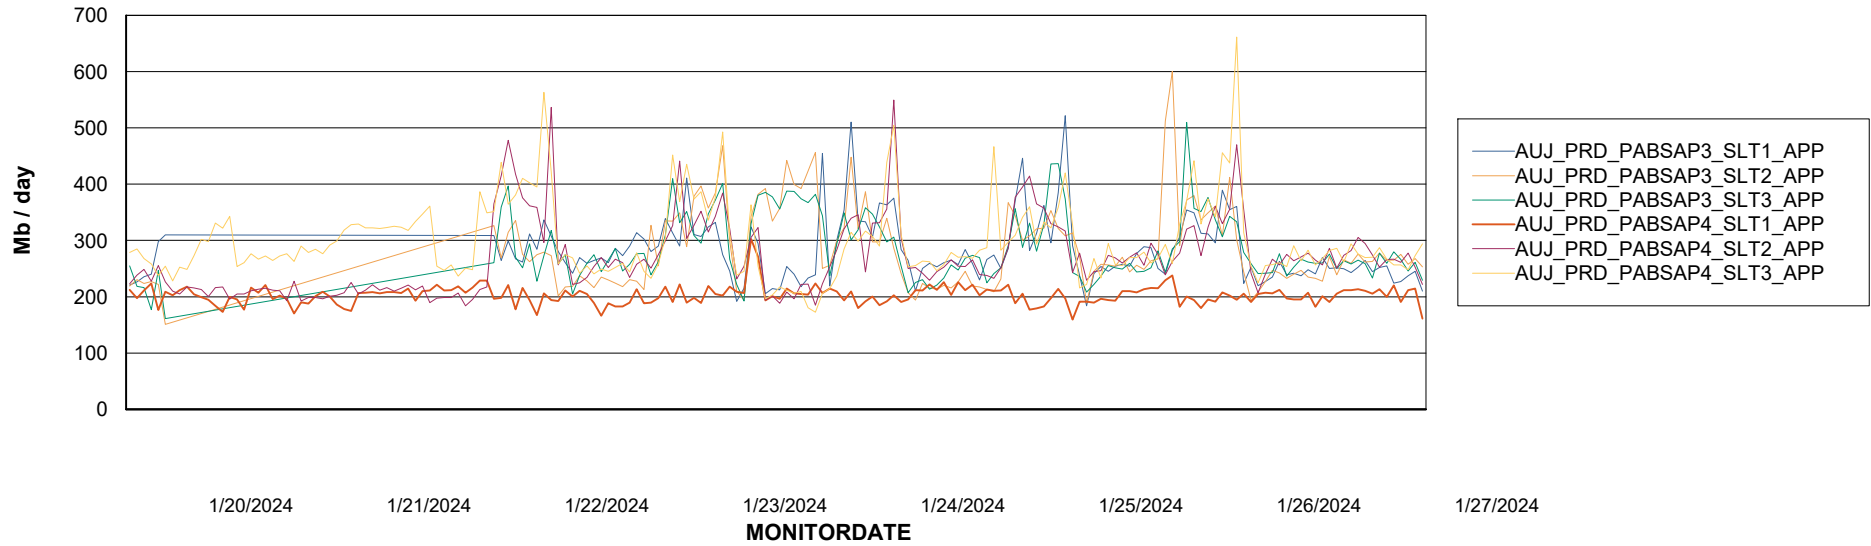

ABSSolute Application Server Services

Avg memory used per ABS Server Service