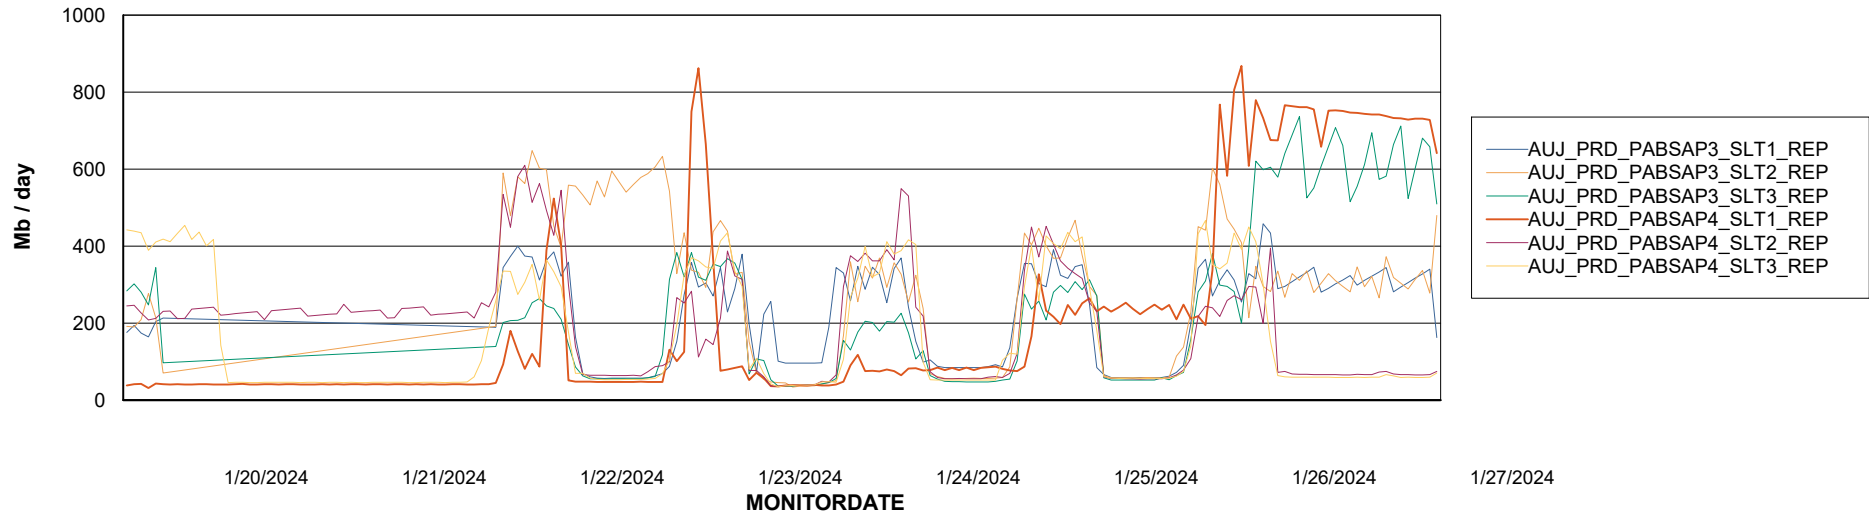

ABSSolute Application ReportServer Services

Avg memory used per ReportServer Service