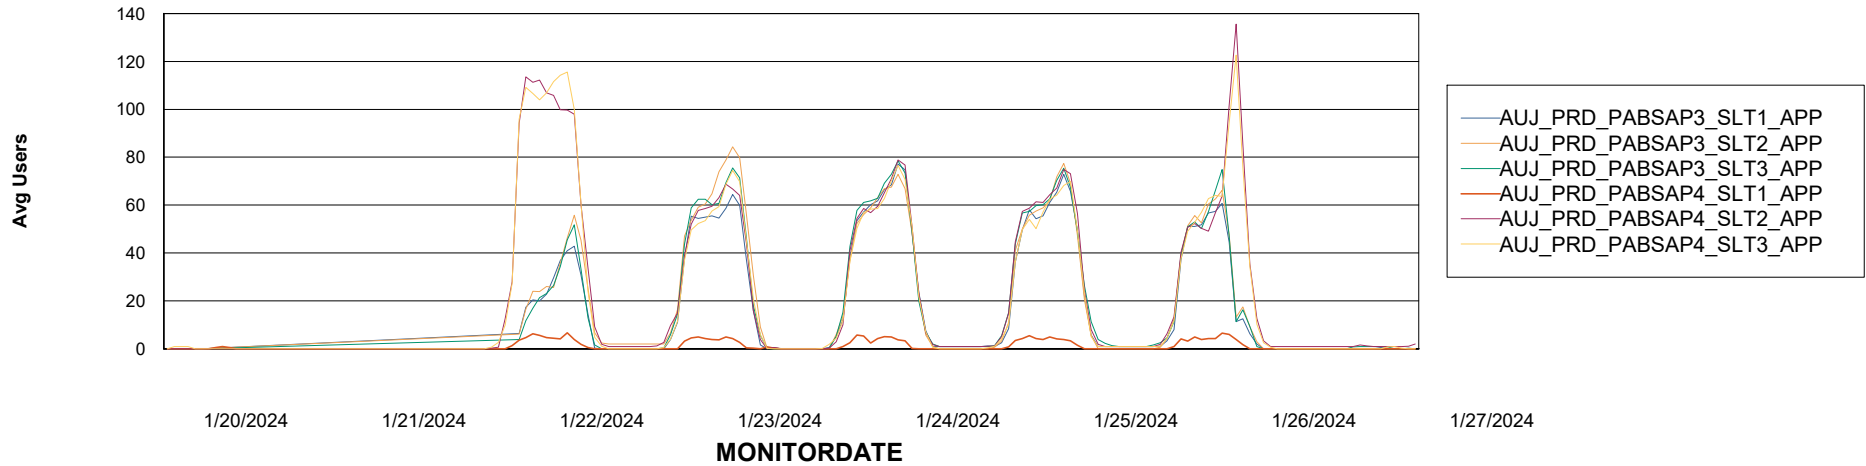

Weekly SLA Customer Report

Customer AUJ_Production
Database ID 185

ABSSolute Application Server Services

Avg memory used per ABS Server Service

Avg users per day per ABS server

Weekly SLA Customer Report

Customer AUJ_Production
Database ID 185