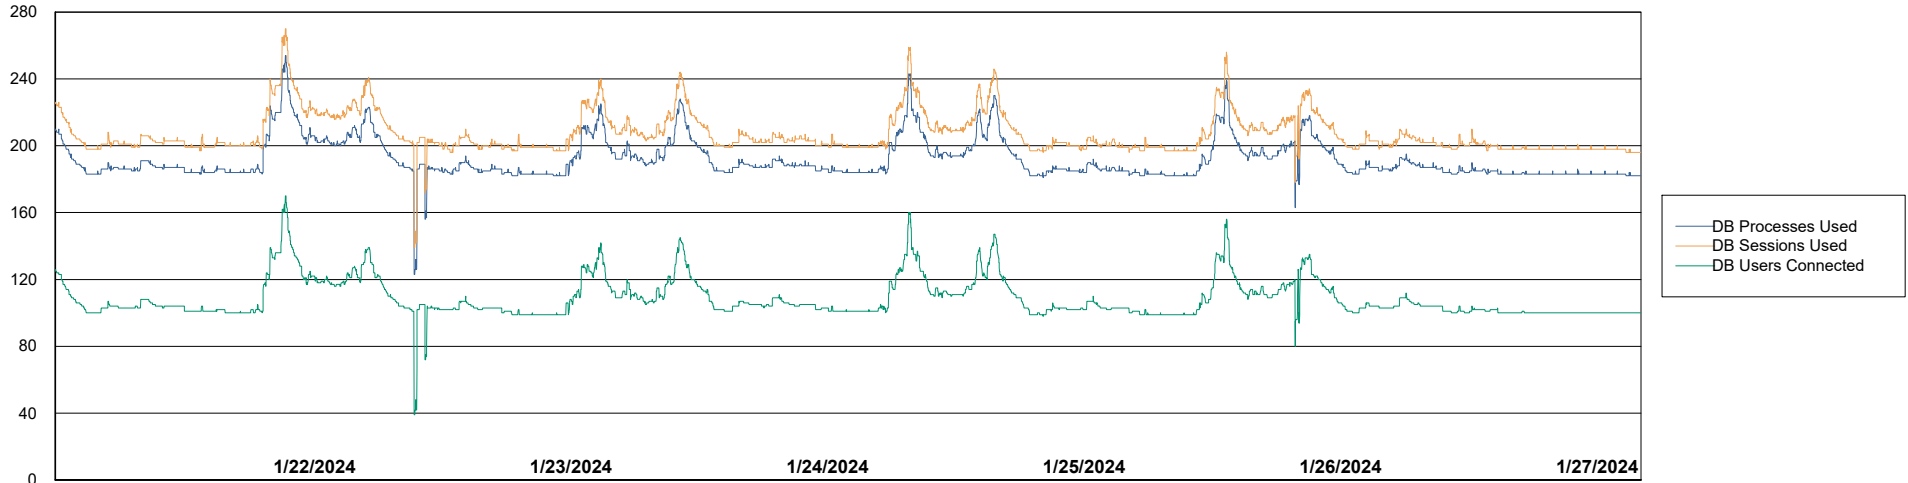

Weekly SLA Customer Report

Customer AUJ_Production
Database ID 185

Database Performance AUJ_BI2_DB

Weekly SLA Customer Report

Customer AUJ_Production
Database ID 185

Database Performance AUJ_DB2_Primary

Weekly SLA Customer Report