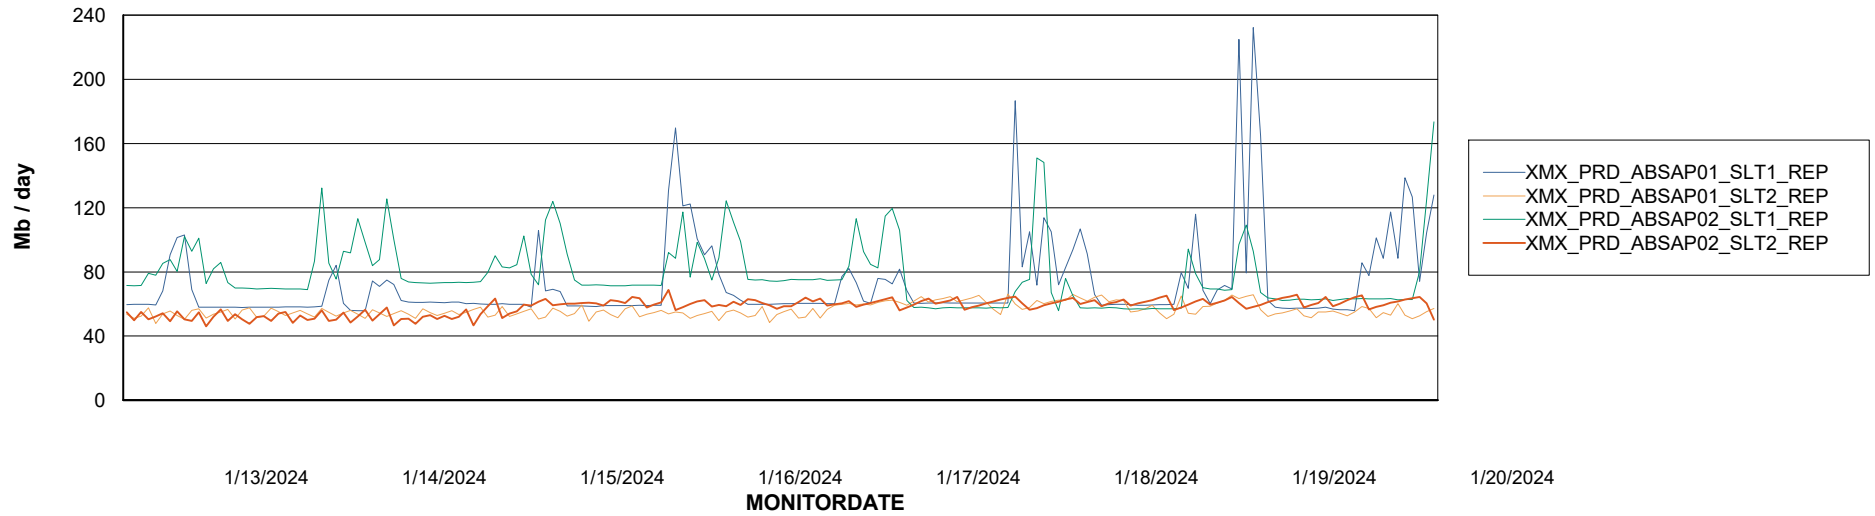

ABSSolute Application ReportServer Services

Avg memory used per ReportServer Service