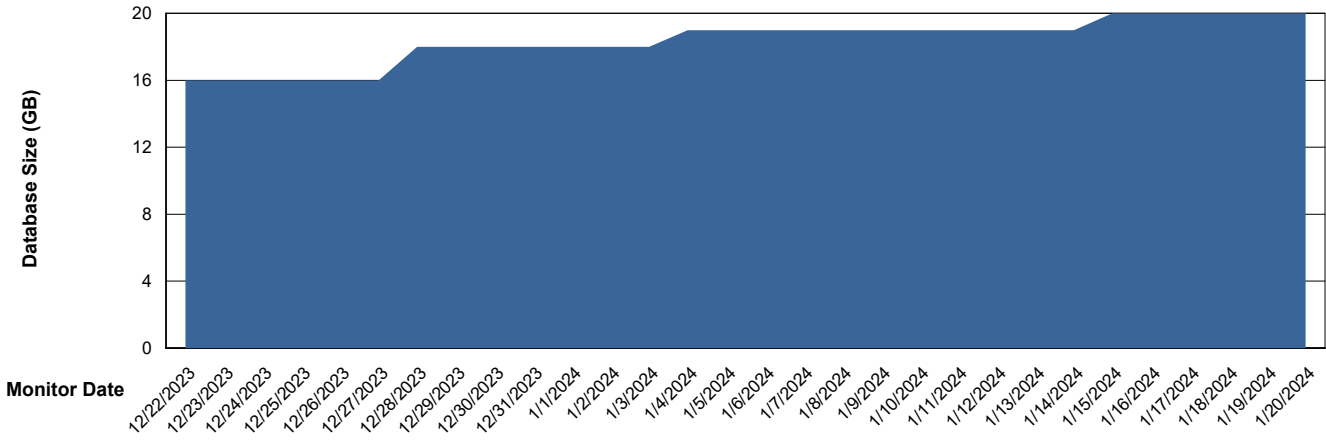

Weekly SLA Customer Report

Customer XMX Production (24/7)
Database ID 146

Database Performance XMX_PROD_ABSDB01_PRDB_ABS1

Weekly SLA Customer Report

Customer XMX Production (24/7)
Database ID 146

Database Performance XMX_PROD_ABSDB02_SBDB_HSBABS1

DB Processes Max 1,000
DB Processes Max 4
DB Processes Max 0

Weekly SLA Customer Report

Customer XMX Production (24/7)
 Database ID 146

DATABASE SIZE XMX_PROD_ABSDB01_PRDB_ABS1

Database growth over last month

Database Tablespace XMX_PROD_ABSDB01_PRDB_ABS1

Date	Tablespace Name	Filesize (Gb)	Usedsize (Gb)	Percentage free
1/20/2024	ABSDATA	5	4	27
	INDX	8	0	100
1/19/2024	ABSDATA	5	4	27
	INDX	8	0	100
1/18/2024	ABSDATA	5	4	28
	INDX	8	0	100
1/17/2024	ABSDATA	5	4	28
	INDX	8	0	100
1/16/2024	ABSDATA	5	4	29
	INDX	8	0	100
1/15/2024	ABSDATA	5	4	29
	INDX	8	0	100
1/14/2024	ABSDATA	5	4	30
	INDX	8	0	100

Weekly SLA Customer Report

Customer XMX Production (24/7)
Database ID 146

Standby Database Health XMX Production (24/7)

Recovery lag for last 7 days

Weekly SLA Customer Report

Customer XMX Production (24/7)
Database ID 146