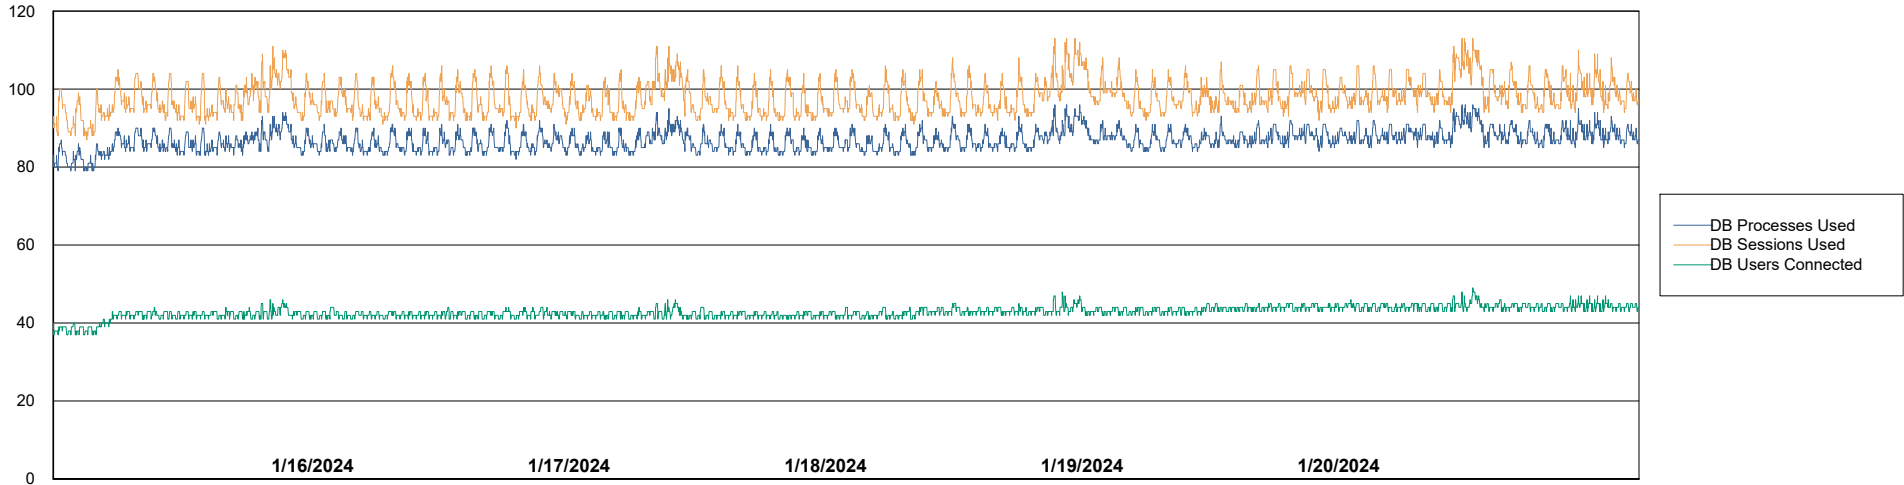

Database Performance VOS_PRD_ABSBI-2018_ABS1