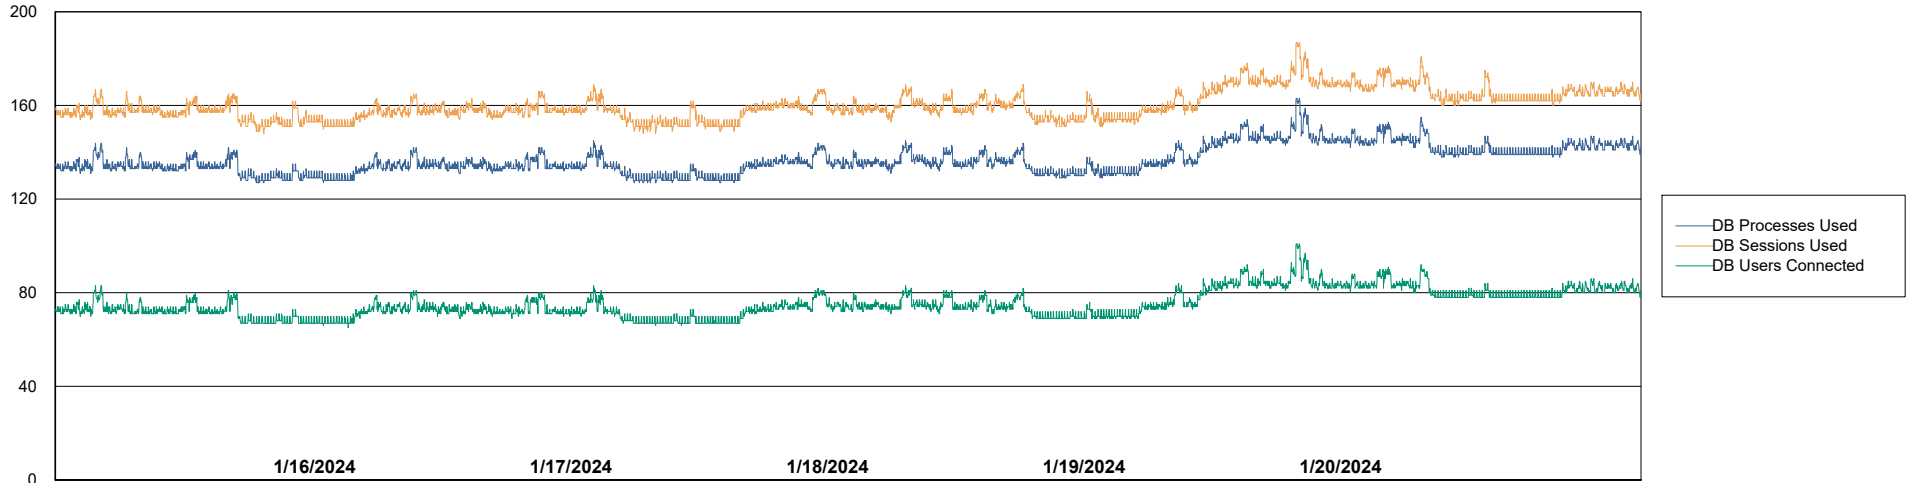

Weekly SLA Customer Report

Customer VOS_Production
Database ID 143

Database Performance VOS_PRD_ABSBI-2018_ABS1

Weekly SLA Customer Report

Customer VOS_Production
Database ID 143

Database Performance VOS_PRD_ABSORA1-2022_ABS1