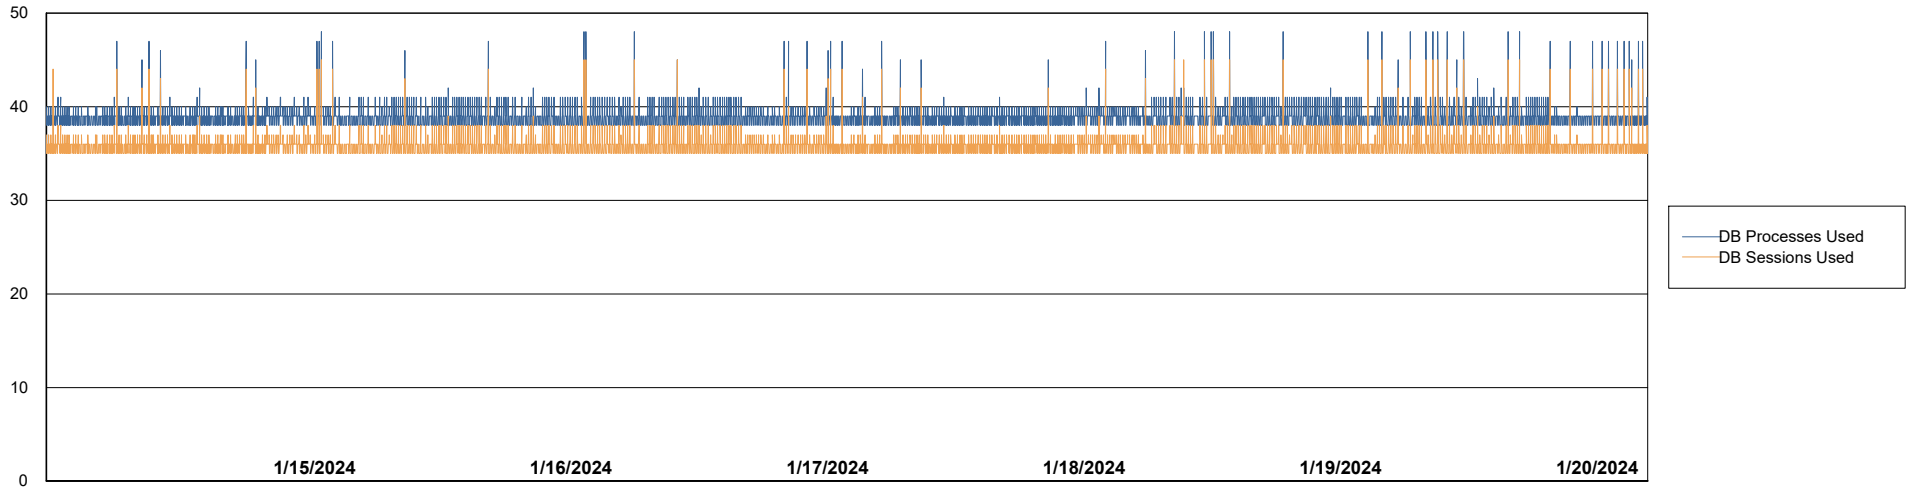

Database Performance VOS_PRD_ABSORA2-2022_HSBABS1

DB Processes Max 1,000