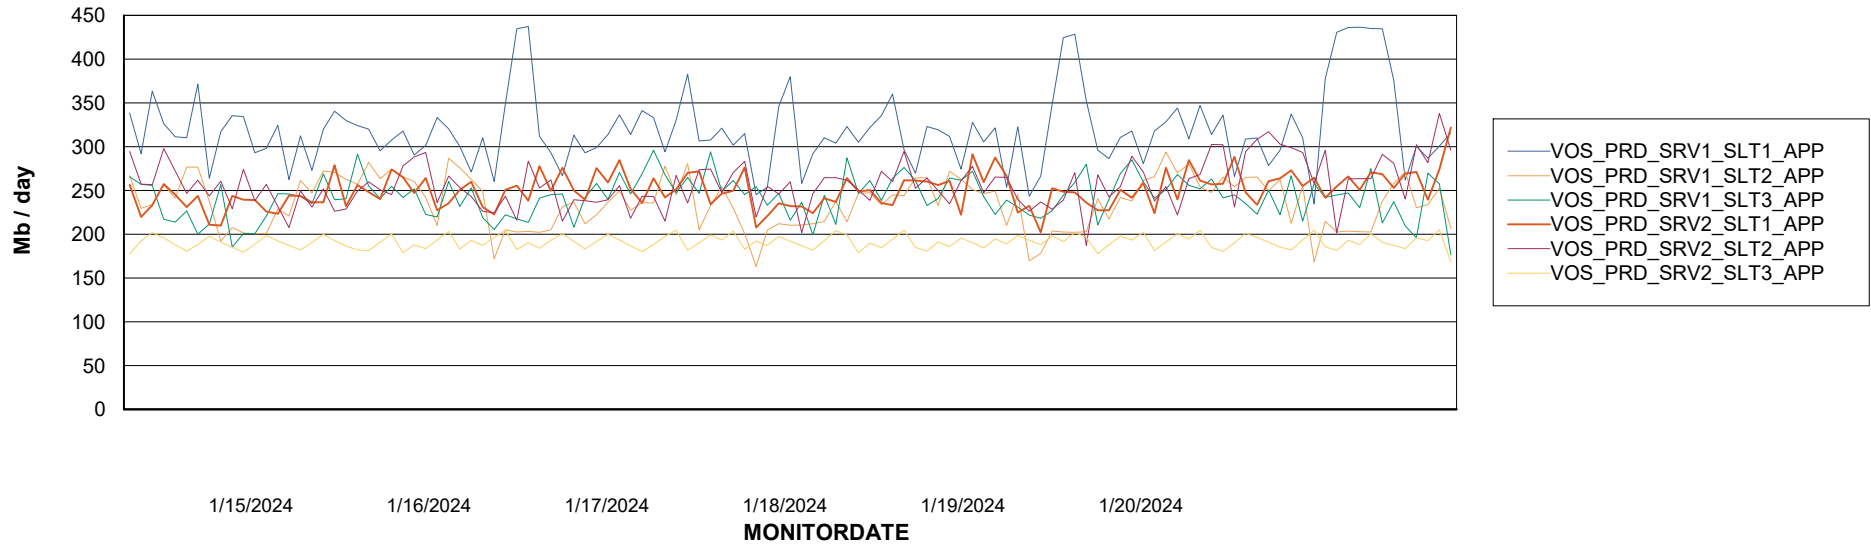

ABSSolute Application Server Services

Avg memory used per ABS Server Service