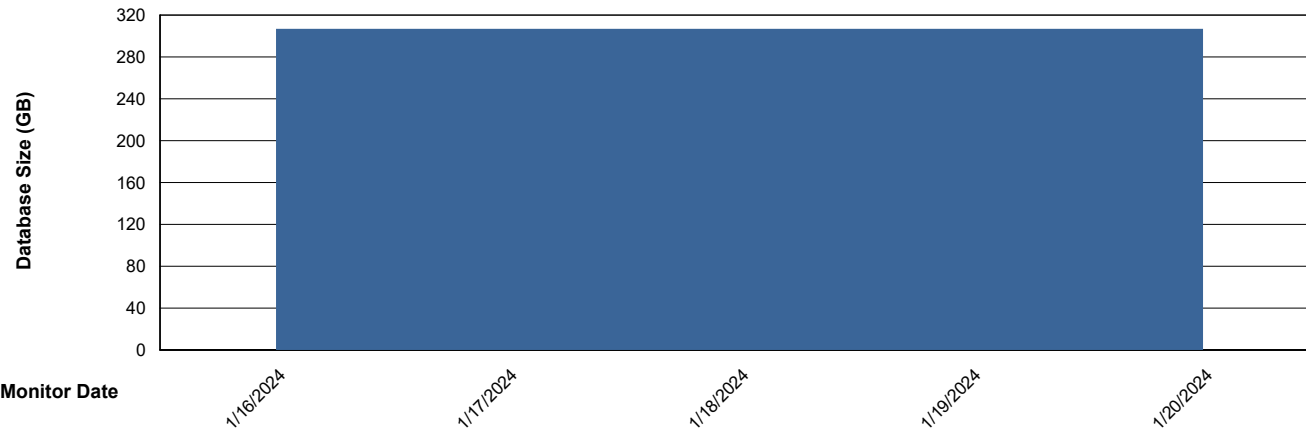

DATABASE SIZE VOS_PRD_ABSORA1-2022_ABS1

Database growth over last month