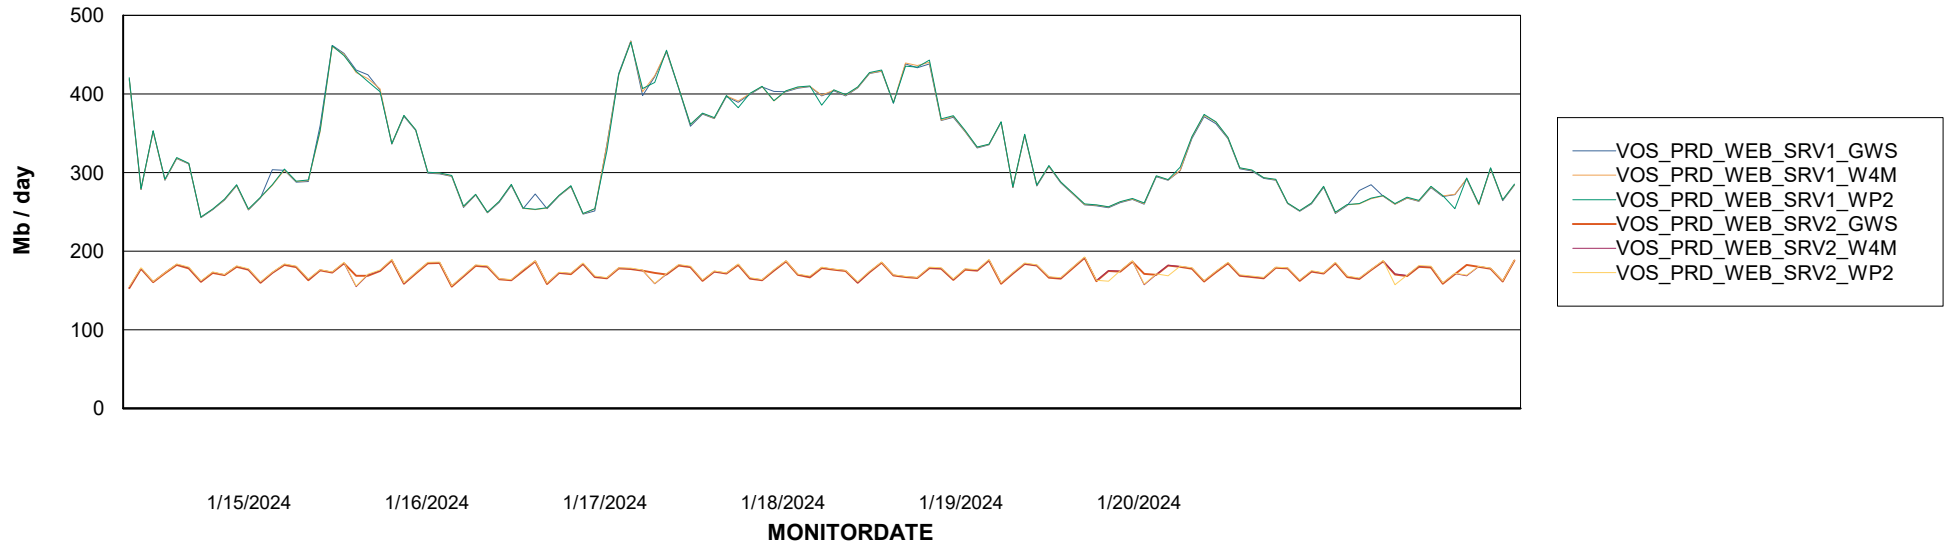

ABSSolute Web Component Services

Avg memory used per ABS Web component