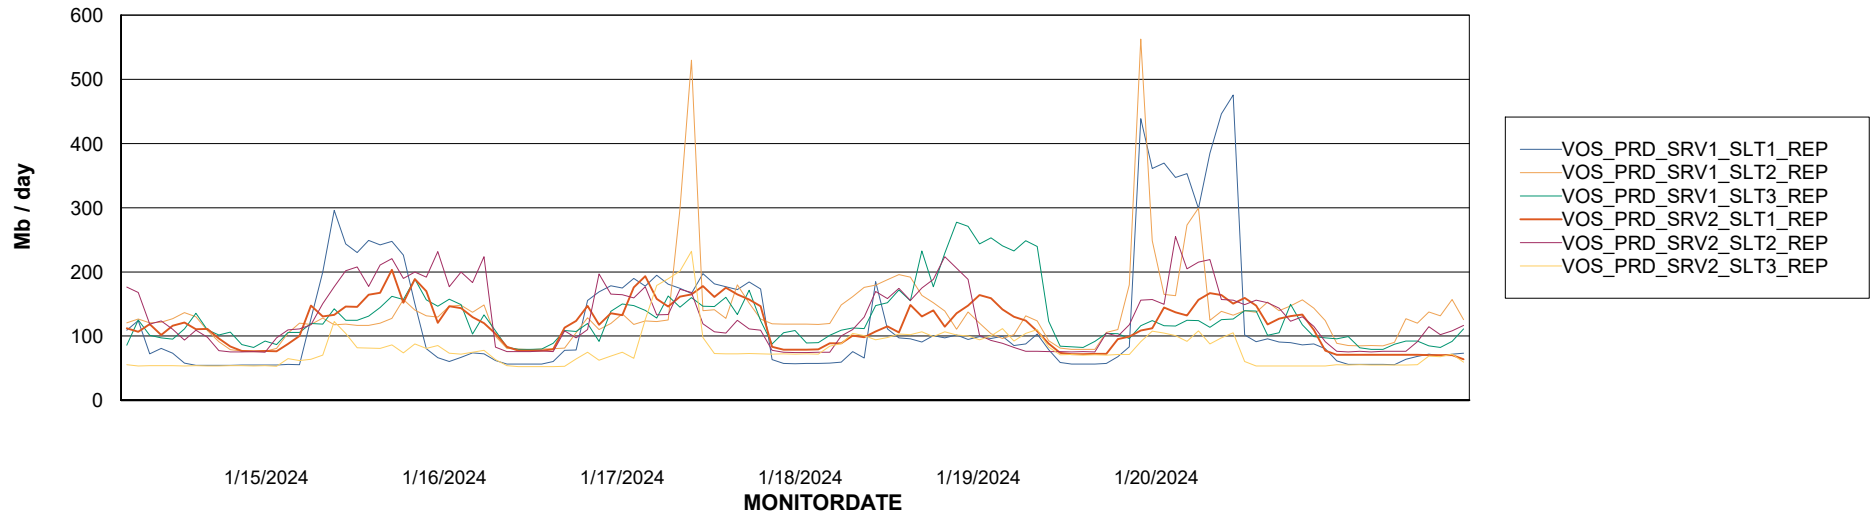

Avg memory used per ABS Server Service

Avg users per day per ABS server

Weekly SLA Customer Report

Customer VOS_Production
Database ID 143

ABSSolute Application ReportServer Services

Avg memory used per ReportServer Service