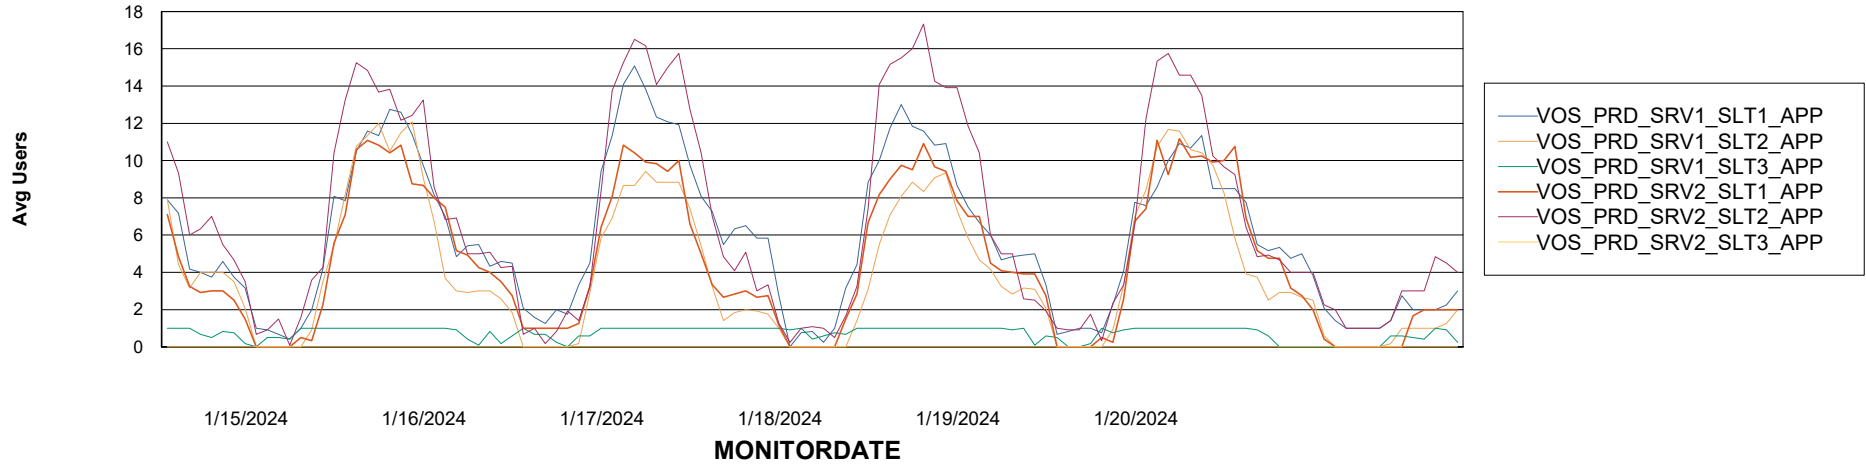

Avg users per day per ABS server