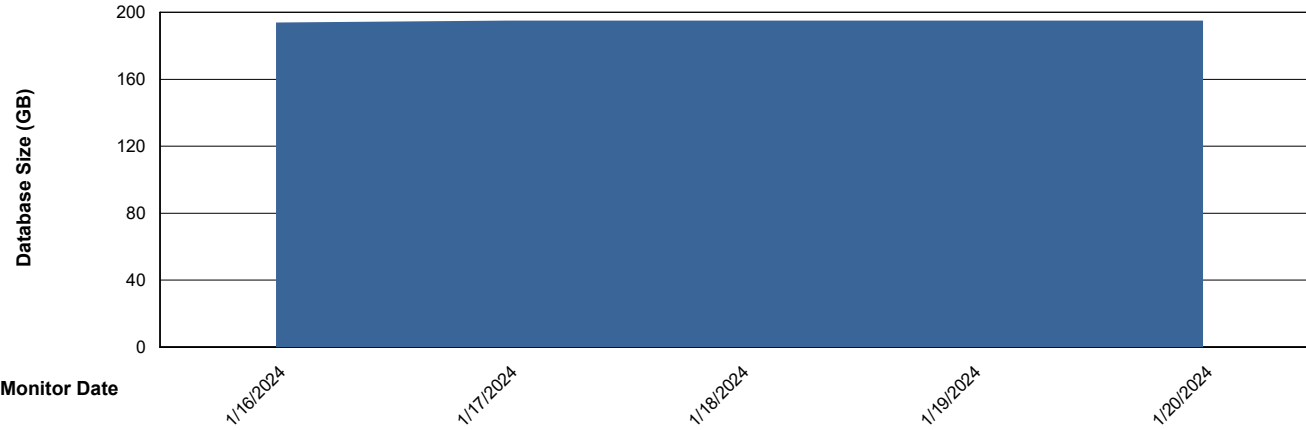

DATABASE SIZE VOS_PRD_ABSBI-2018_ABS1

Database growth over last month