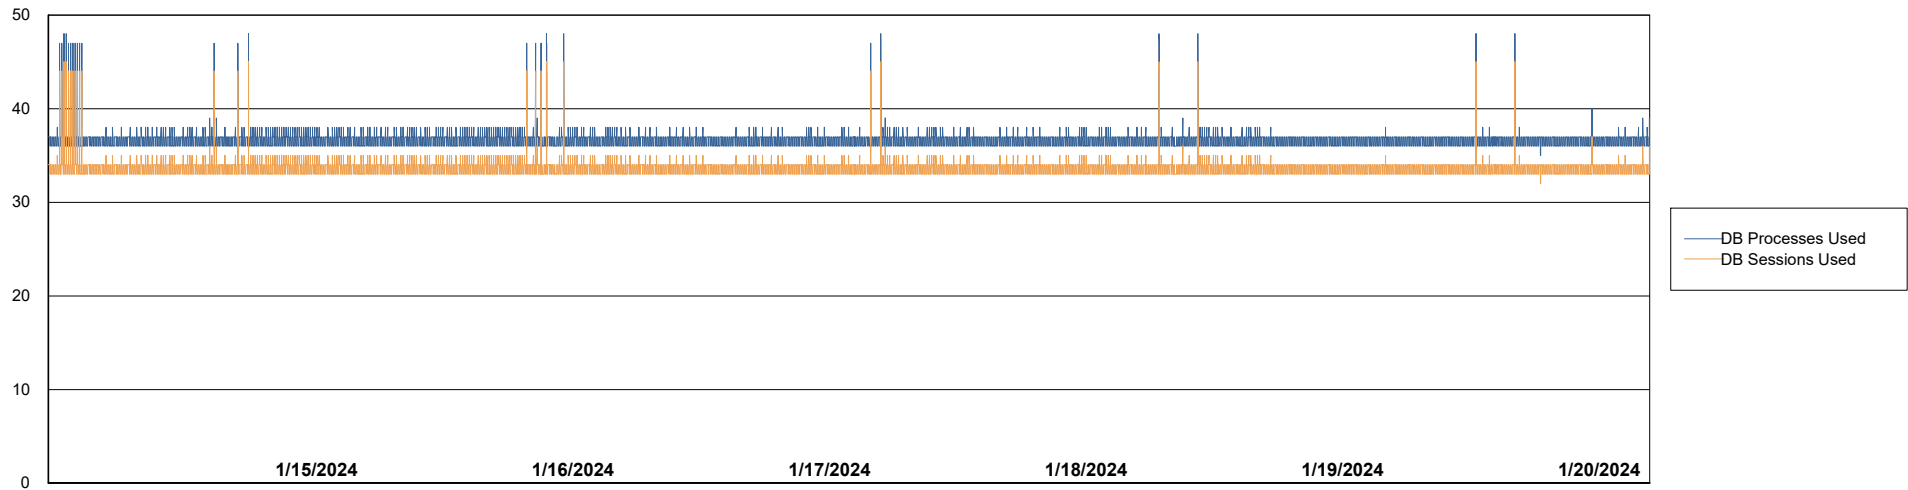

Weekly SLA Customer Report

Customer VEN_Production
Database ID 35

Database Performance VENDB_Production_ABS1

Weekly SLA Customer Report

Customer VEN_Production
Database ID 35

Database Performance VENDB_Standby_ABS1_SB

DB Processes Max 300

Weekly SLA Customer Report

Customer VEN_Production
 Database ID 35

DATABASE SIZE VENDB_Production_ABS1

Database growth over last month

Database Tablespace VENDB_Production_ABS1

Date	Tablespace Name	Filesize (Gb)	Usedsize (Gb)	Percentage free
1/20/2024	ABSDATA	222	186	16
	INDX	207	174	16
1/19/2024	ABSDATA	222	186	16
	INDX	207	174	16
1/18/2024	ABSDATA	222	186	16
	INDX	207	174	16
1/17/2024	ABSDATA	222	186	16
	INDX	207	174	16
1/16/2024	ABSDATA	222	186	16
	INDX	207	174	16
1/15/2024	ABSDATA	222	186	16
	INDX	207	174	16
1/14/2024	ABSDATA	222	186	16
	INDX	207	174	16