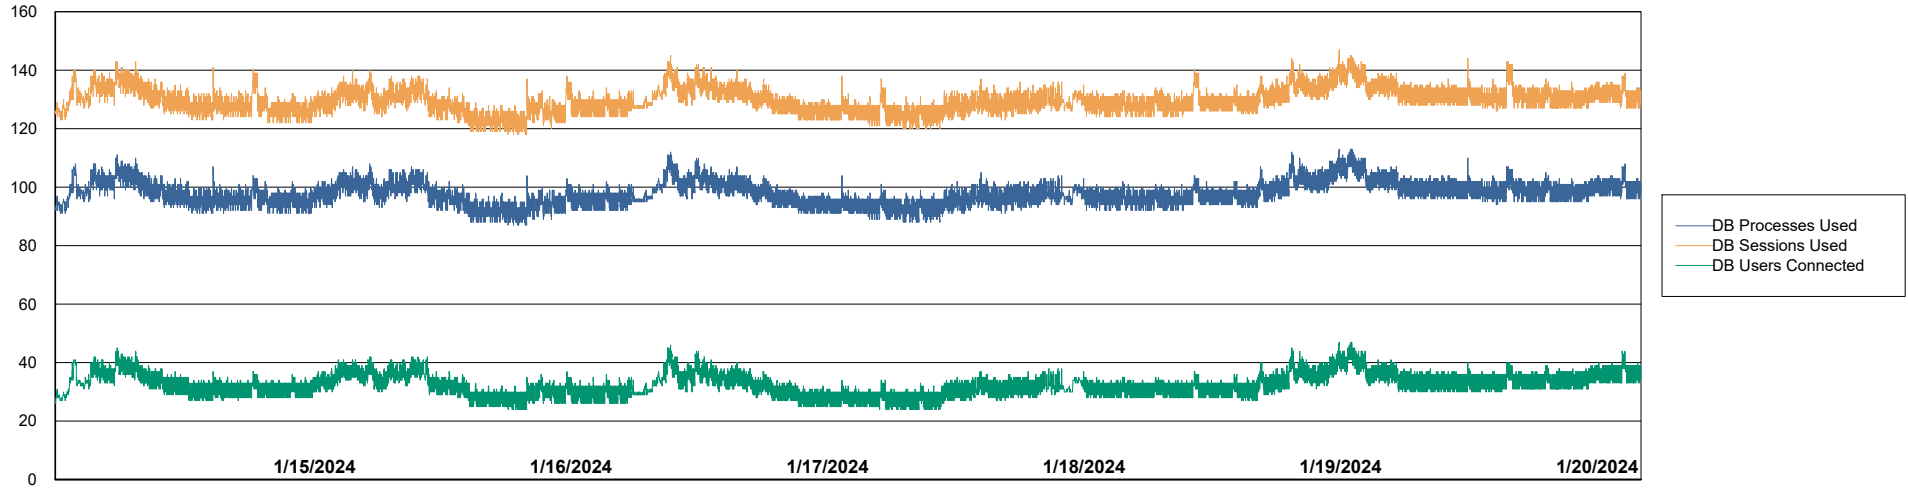

Harddisk Usage VEN_PRD_VENABS07_SB-DB

	Free disk space on C: (%)	Total disk space on C: (Gb)	Used disk space on C: (Gb)	Free disk space on D: (%)	Total disk space on D: (Gb)	Used disk space on D: (Gb)	Free disk space on E: (%)	Total disk space on E: (Gb)	Used disk space on E: (Gb)
1/20/2024	38	102	63	20	1,000	798	82	400	72
1/19/2024	38	102	63	20	1,000	798	79	400	85
1/18/2024	38	102	63	20	1,000	798	78	400	87
1/17/2024	38	102	63	20	1,000	798	80	400	79
1/16/2024	38	102	63	20	1,000	798	82	400	72
1/15/2024	38	102	63	20	1,000	798	86	400	57
1/14/2024	38	102	63	20	1,000	798	88	400	50

Weekly SLA Customer Report

Customer VEN_Production
Database ID 35

Database Performance VENDB_Production_ABS1

Weekly SLA Customer Report

Customer VEN_Production
Database ID 35

Database Performance VENDB_Standby_ABS1_SB