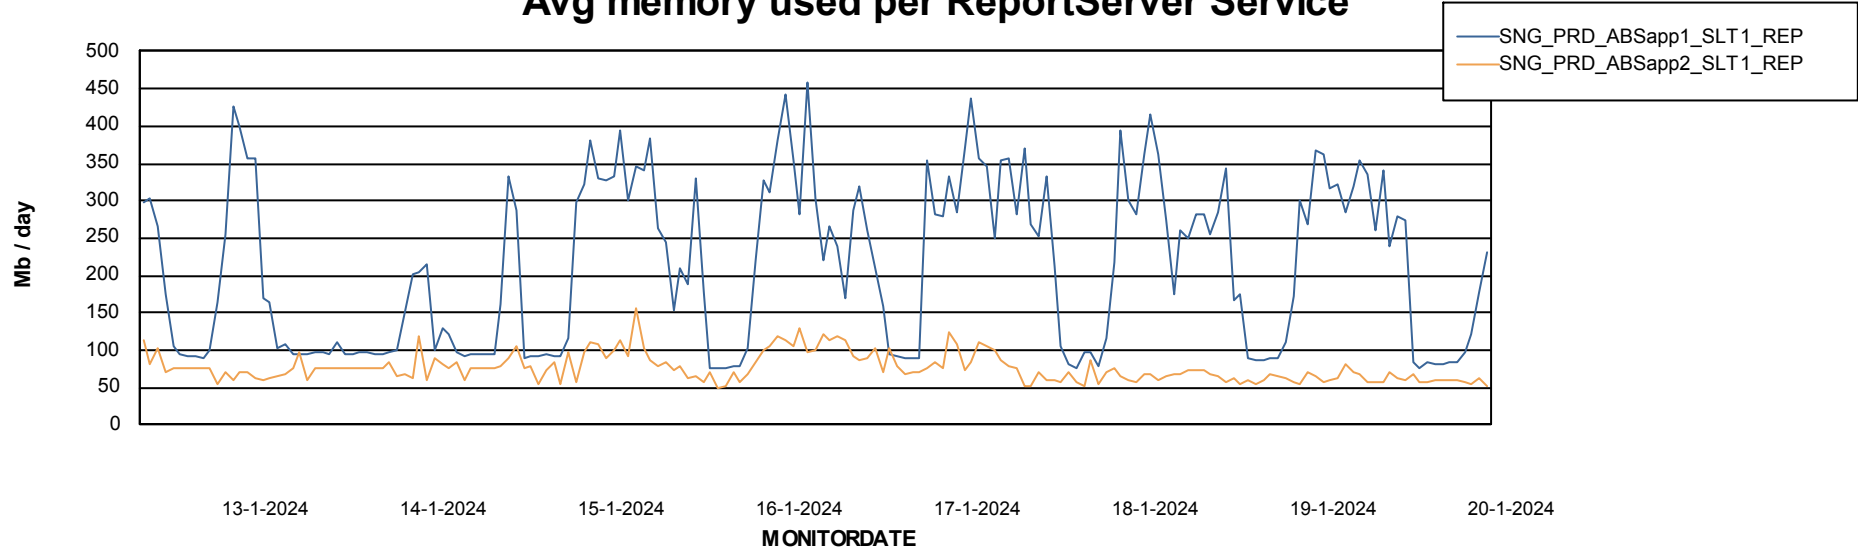

ABSSolute Application ReportServer Services

Avg memory used per ReportServer Service