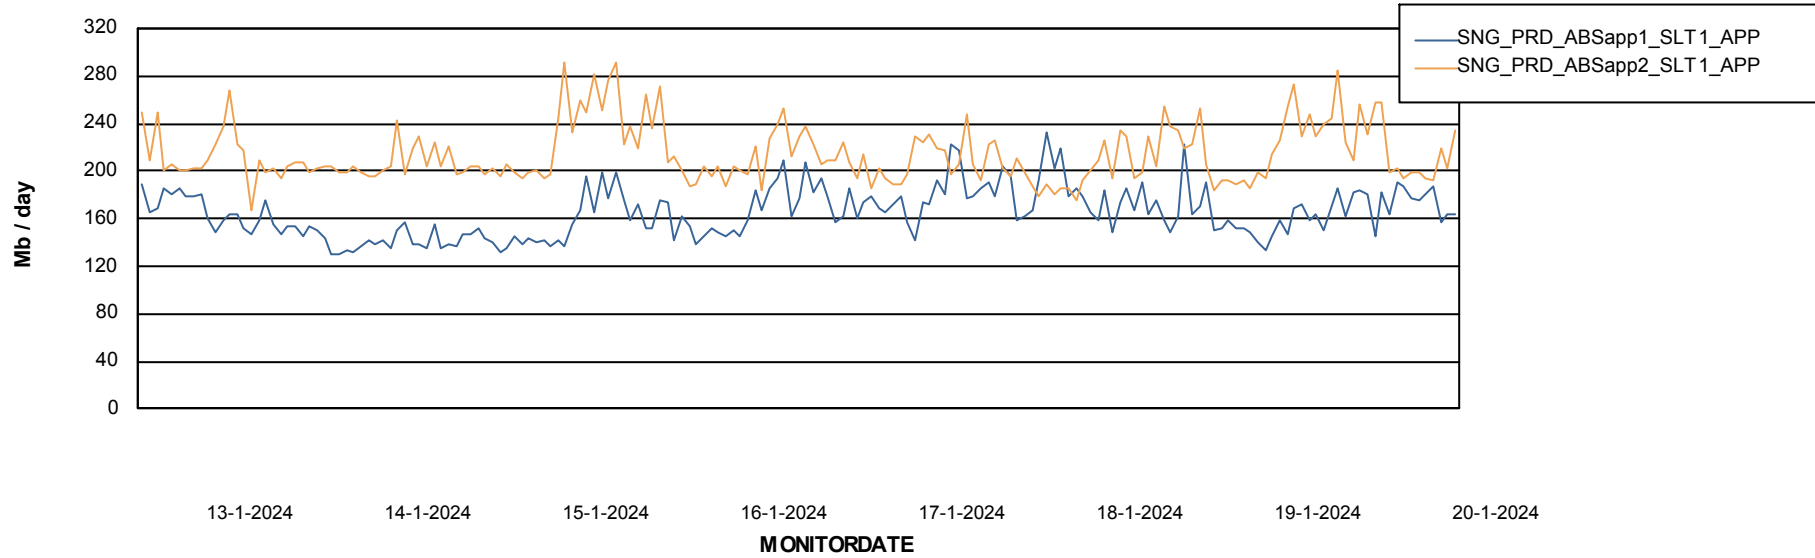

ABSolute Application Server Services

Avg memory used per ABS Server Service