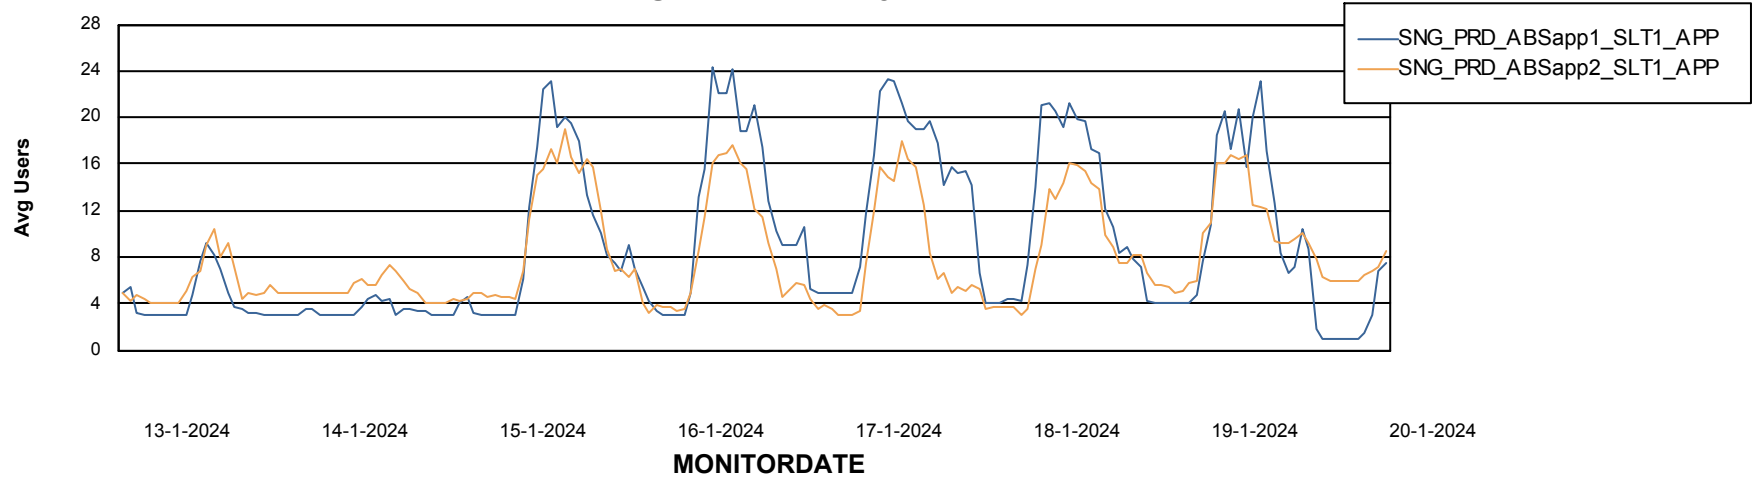

Avg users per day per ABS server