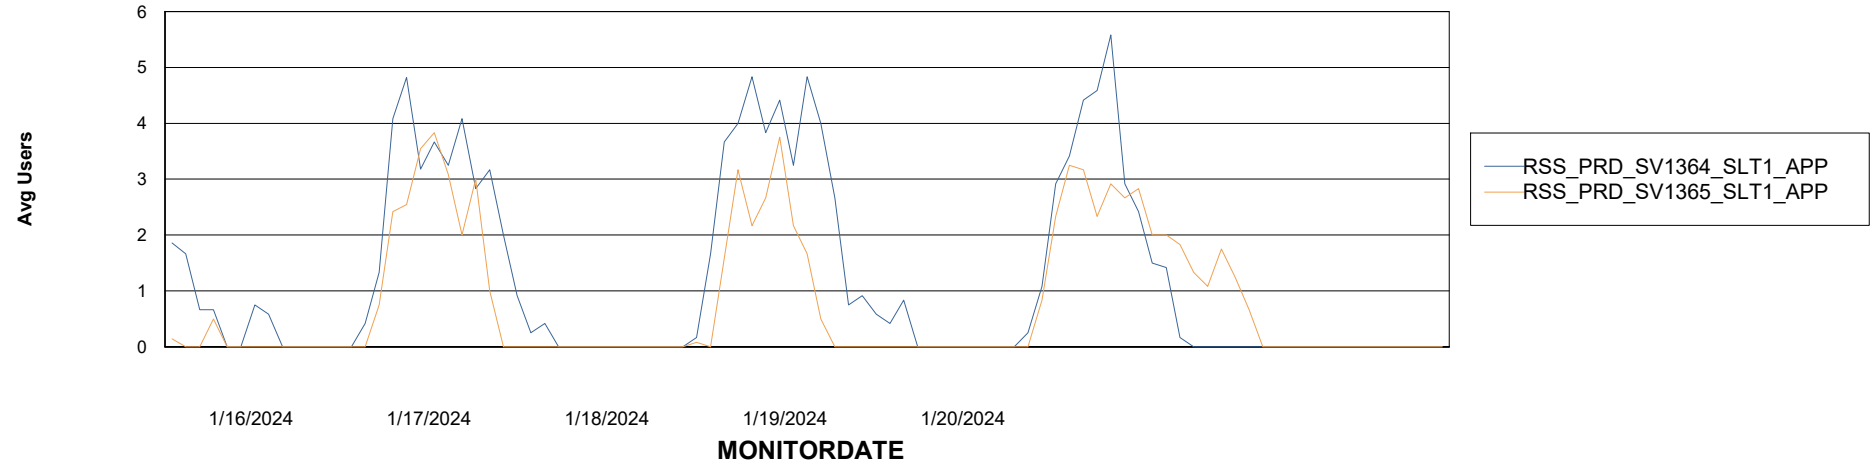

Avg users per day per ABS server