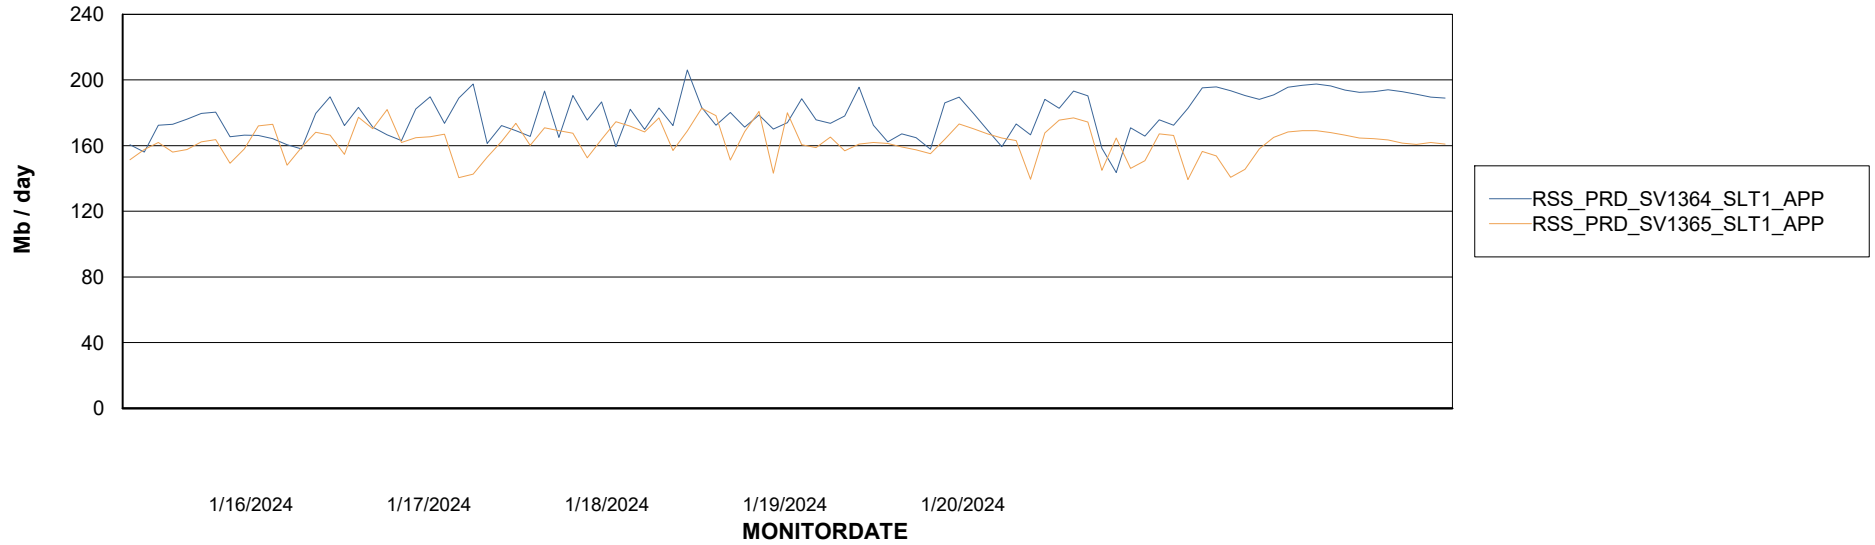

ABSSolute Application Server Services

Avg memory used per ABS Server Service