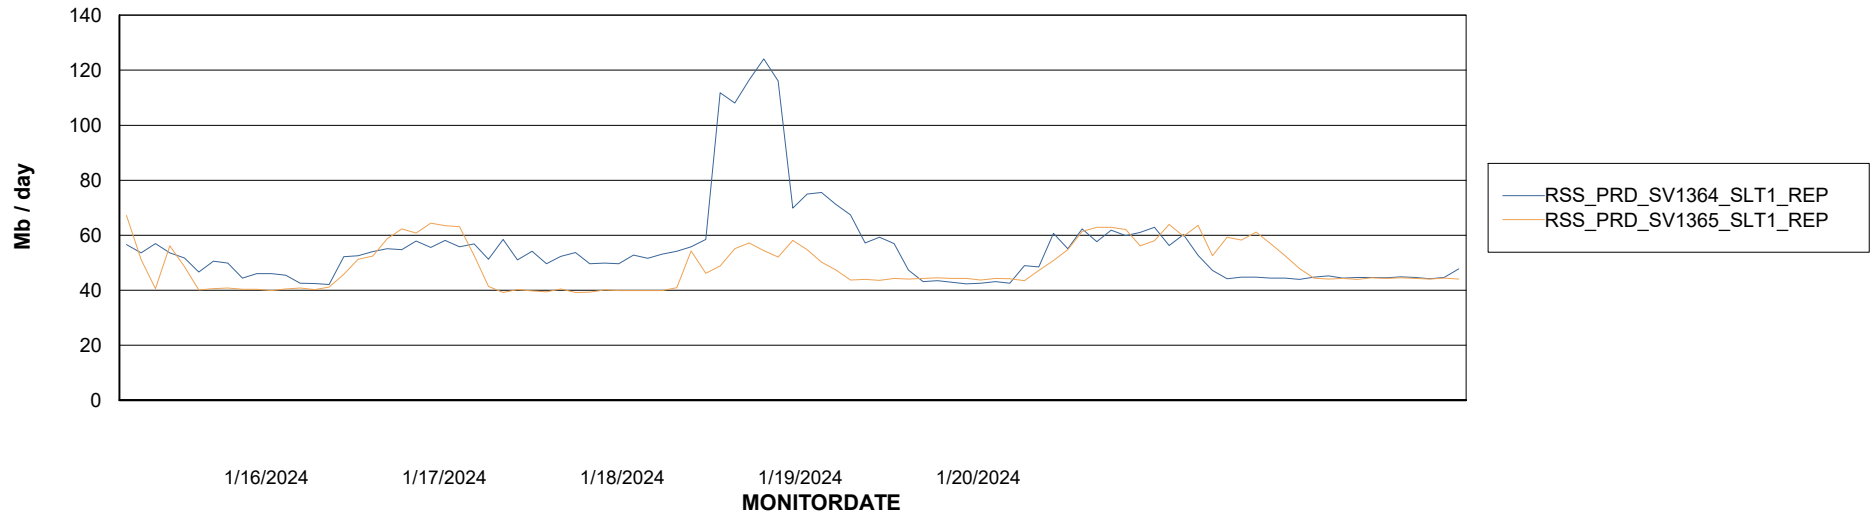

Avg memory used per ABS Server Service

Avg users per day per ABS server

Weekly SLA Customer Report

Customer RSS Production
Database ID 52

ABSSolute Application ReportServer Services

Avg memory used per ReportServer Service