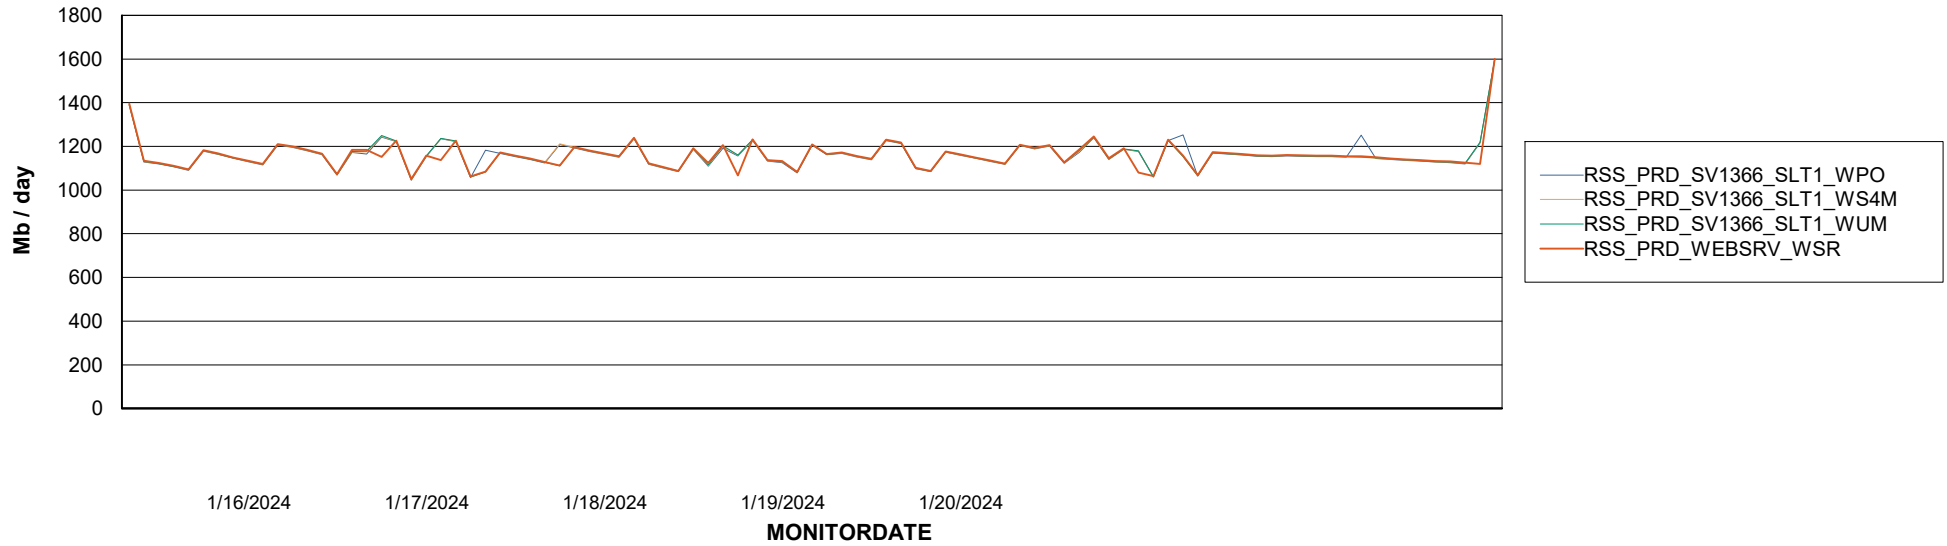

ABSSolute Web Component Services

Avg memory used per ABS Web component