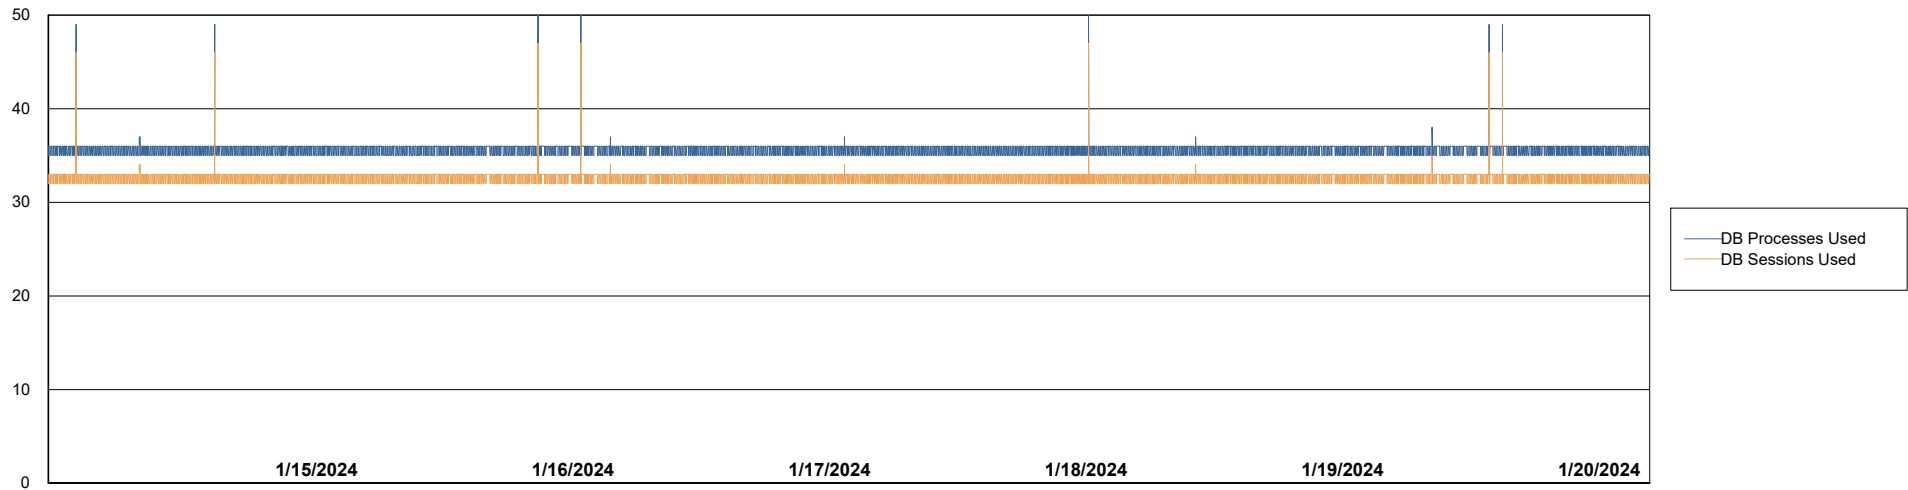

Weekly SLA Customer Report

Customer RFL_Production
Database ID 36

Database Performance RFL_PRD_ABS01_DB

Weekly SLA Customer Report

Customer RFL_Production
Database ID 36

Database Performance RFL_PRD_ABS02_STB_DB

DB Processes Max 1,000

Weekly SLA Customer Report

Customer RFL_Production
 Database ID 36

DATABASE SIZE RFL_PRD_ABS01_DB

Database growth over last month

Database Tablespace RFL_PRD_ABS01_DB

Date	Tablespace Name	Filesize (Gb)	Usedsize (Gb)	Percentage free
1/20/2024	ABSDATA	91	76	17
	INDX	200	166	17
1/19/2024	ABSDATA	91	76	17
	INDX	200	166	17
1/18/2024	ABSDATA	91	76	17
	INDX	200	166	17
1/17/2024	ABSDATA	91	76	17
	INDX	200	166	17
1/16/2024	ABSDATA	91	76	17
	INDX	200	166	17
1/15/2024	ABSDATA	91	76	17
	INDX	200	166	17
1/14/2024	ABSDATA	91	76	17
	INDX	200	166	17