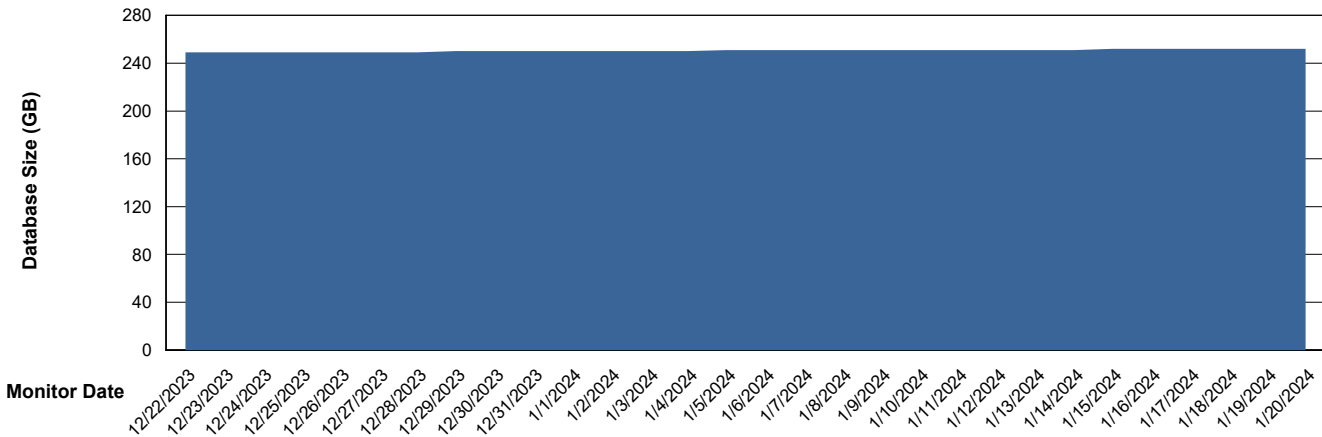

DB Processes Max 1,000

Weekly SLA Customer Report

Customer RFL_Production
 Database ID 36

DATABASE SIZE RFL_PRD_ABS01_DB

Database growth over last month

Database Tablespace RFL_PRD_ABS01_DB

Date	Tablespace Name	Filesize (Gb)	Usedsize (Gb)	Percentage free
1/20/2024	ABSDATA	91	76	17
	INDX	200	166	17
1/19/2024	ABSDATA	91	76	17
	INDX	200	166	17
1/18/2024	ABSDATA	91	76	17
	INDX	200	166	17
1/17/2024	ABSDATA	91	76	17
	INDX	200	166	17
1/16/2024	ABSDATA	91	76	17
	INDX	200	166	17
1/15/2024	ABSDATA	91	76	17
	INDX	200	166	17
1/14/2024	ABSDATA	91	76	17
	INDX	200	166	17

Weekly SLA Customer Report

Customer RFL_Production
Database ID 36

Standby Database Health RFL_Production

Recovery lag for last 7 days