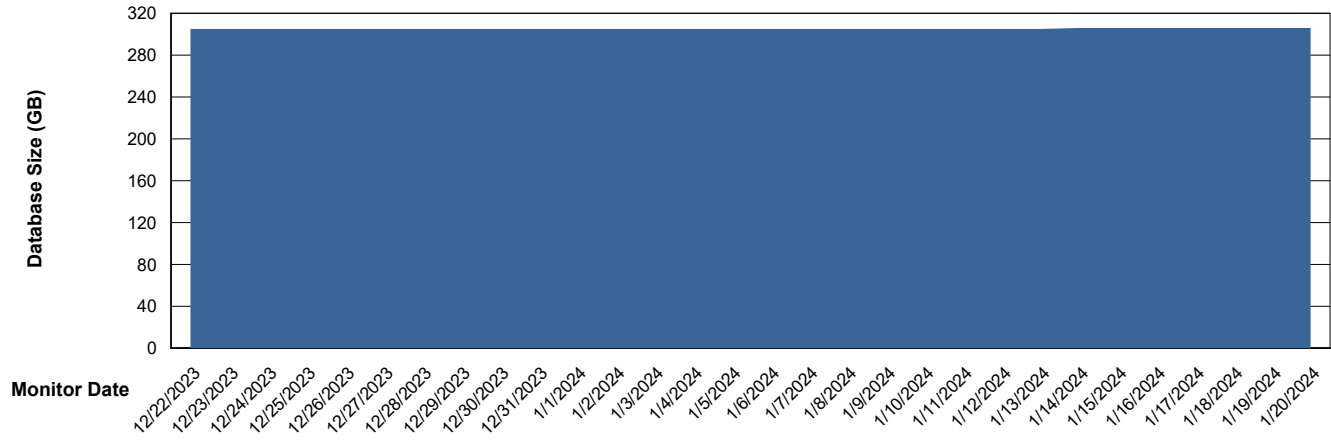

DATABASE SIZE PHS_PRD_GCAB992B_ABS1

Database growth over last month