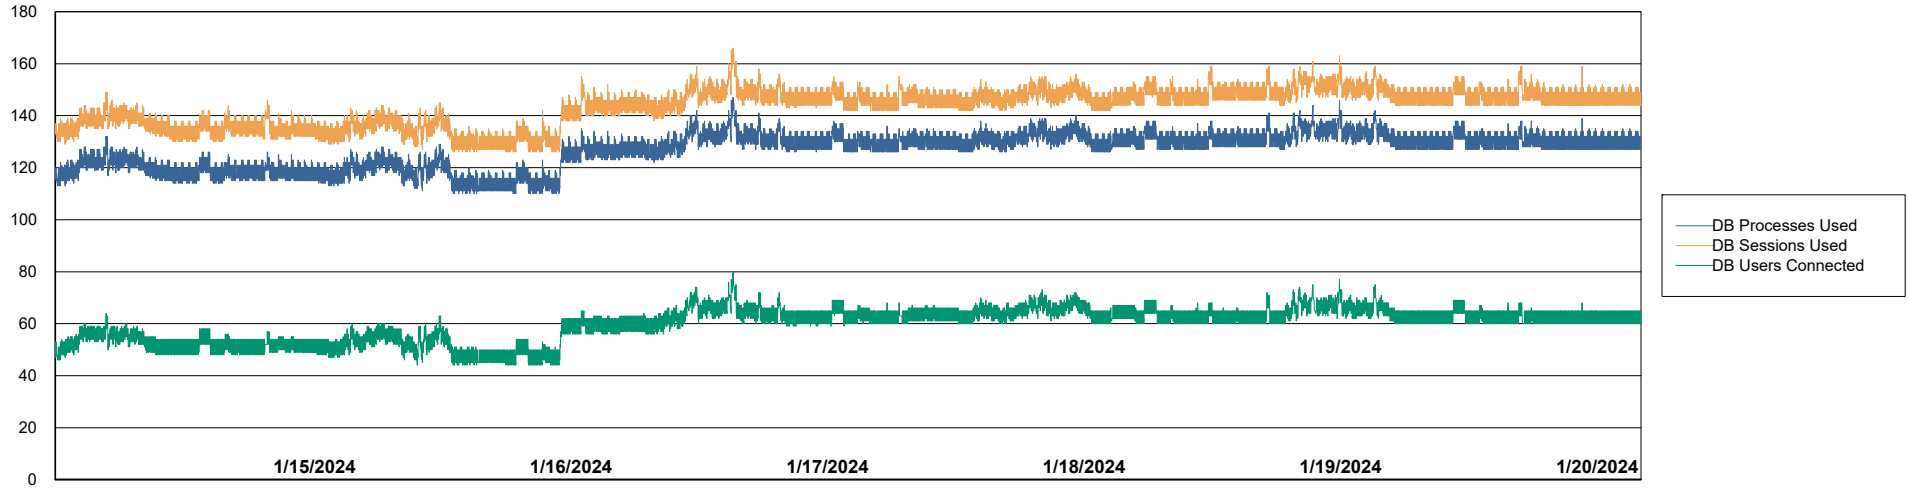

Database Performance PHS_PRD_GCAB992B_ABS1