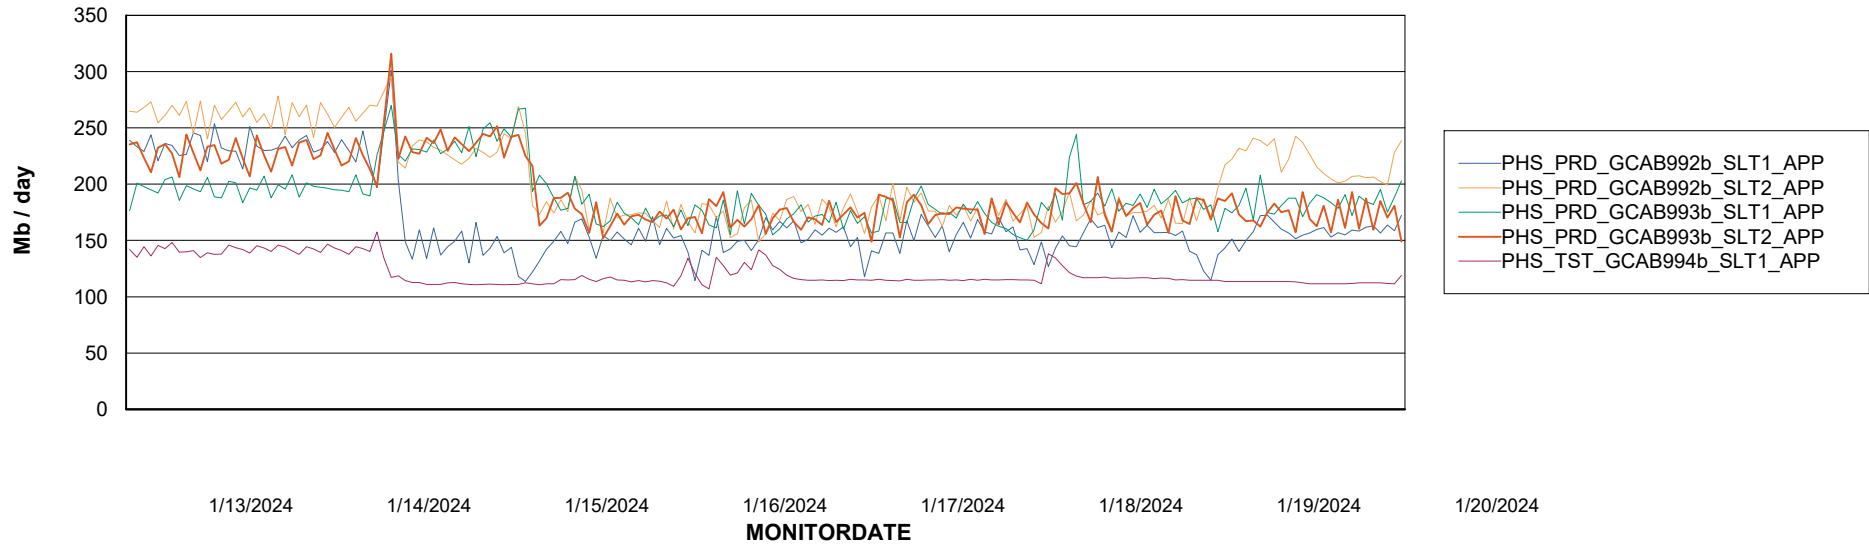

ABSSolute Application Server Services

Avg memory used per ABS Server Service