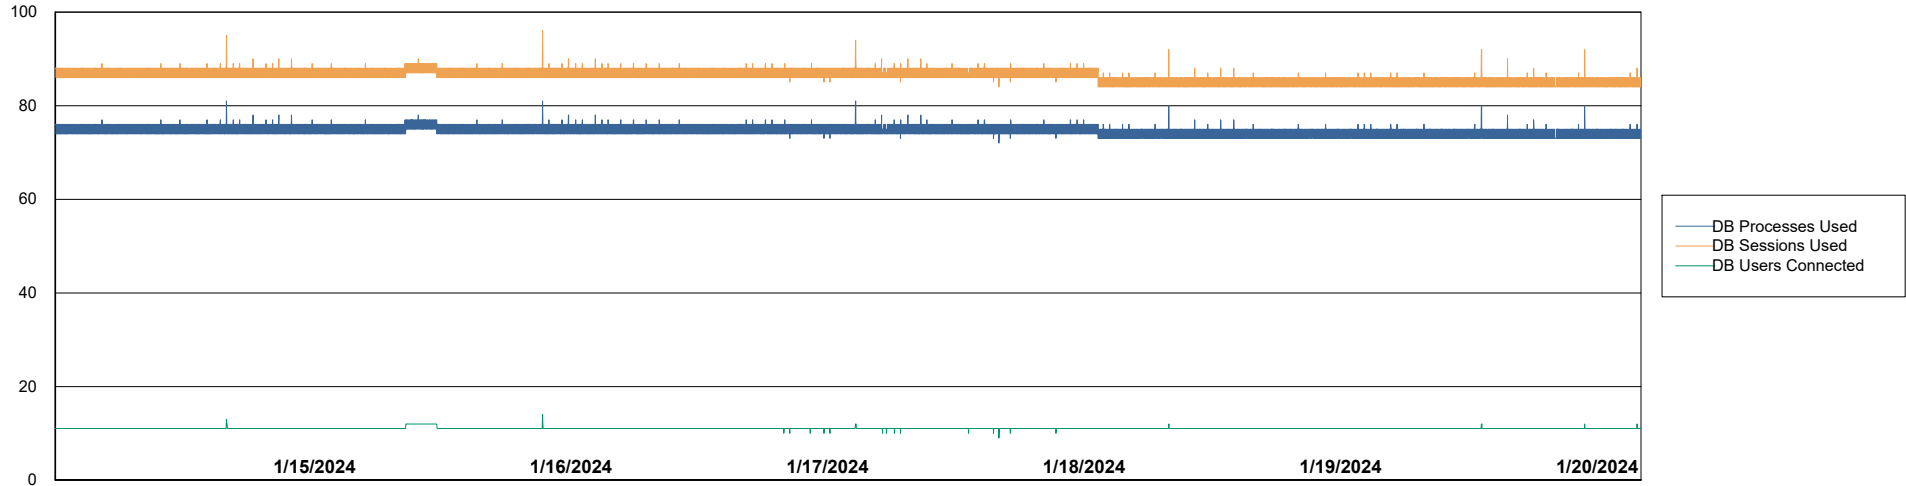

Database Performance PHS_TST_GCAB994B_ABST