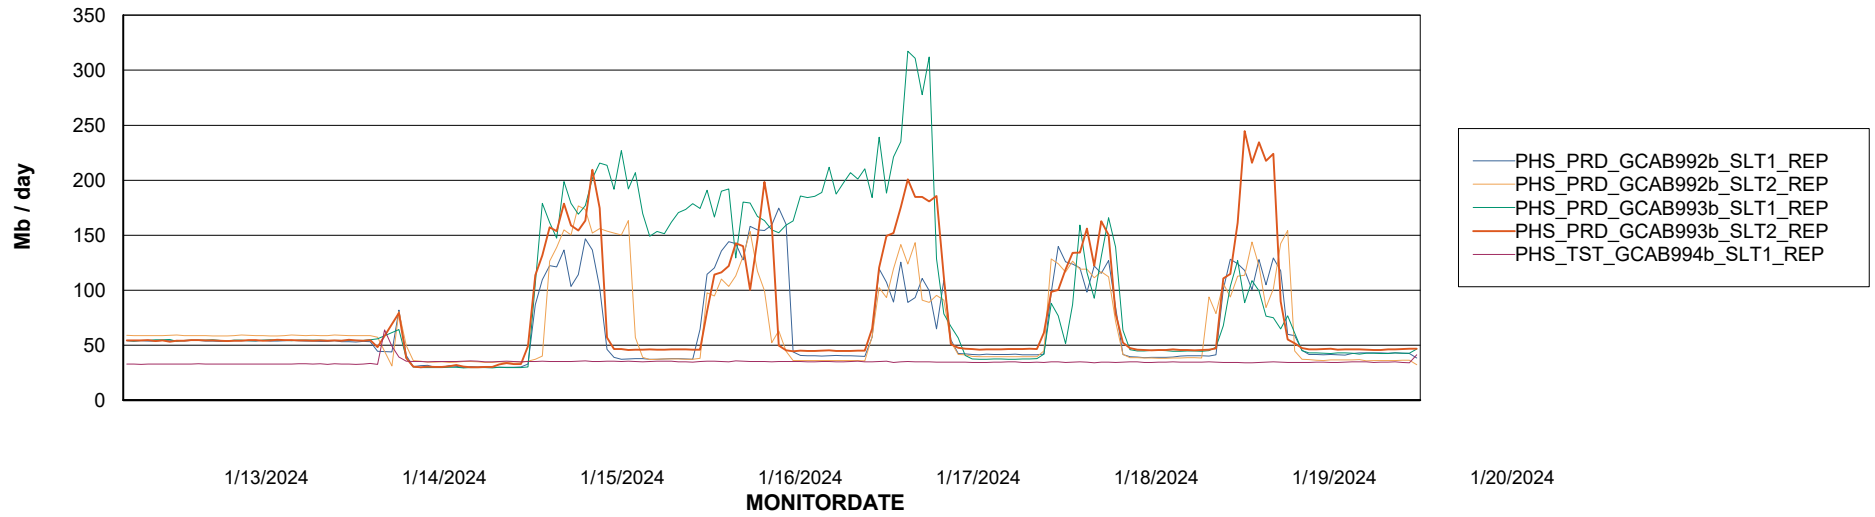

ABSSolute Application ReportServer Services

Avg memory used per ReportServer Service