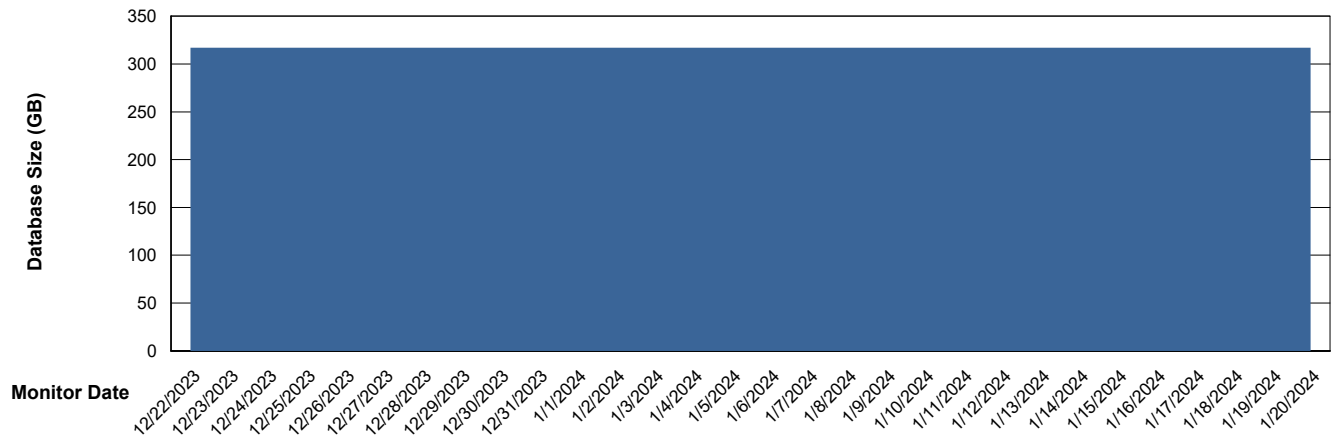

# Weekly SLA Customer Report

Customer PHS\_Production  
Database ID 47

DATABASE SIZE PHS\_PRD\_GCAB992B\_ABS1

### Database growth over last month