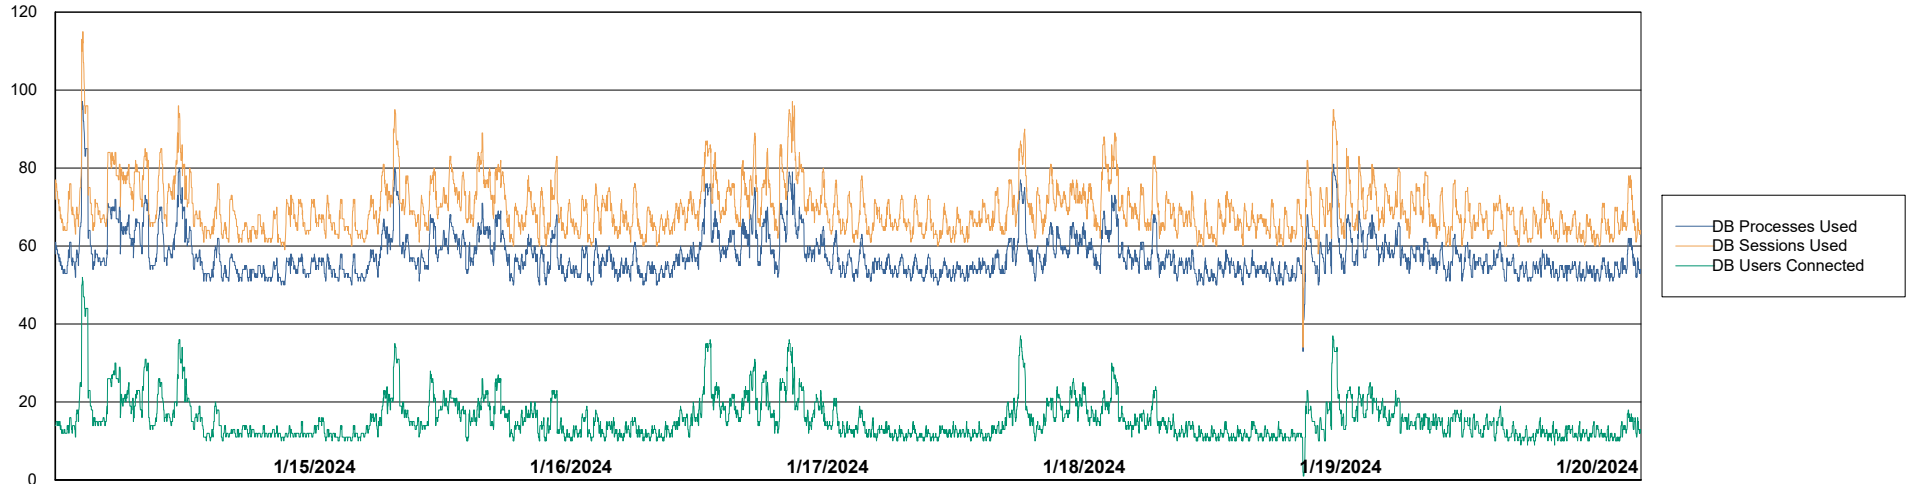

DB Processes Max 300

Weekly SLA Customer Report

Customer NOA_Production (24/7)
Database ID 116

Database Performance NOA_PRD_NOVOBI_ABS1

Weekly SLA Customer Report

Customer NOA_Production (24/7)
Database ID 116