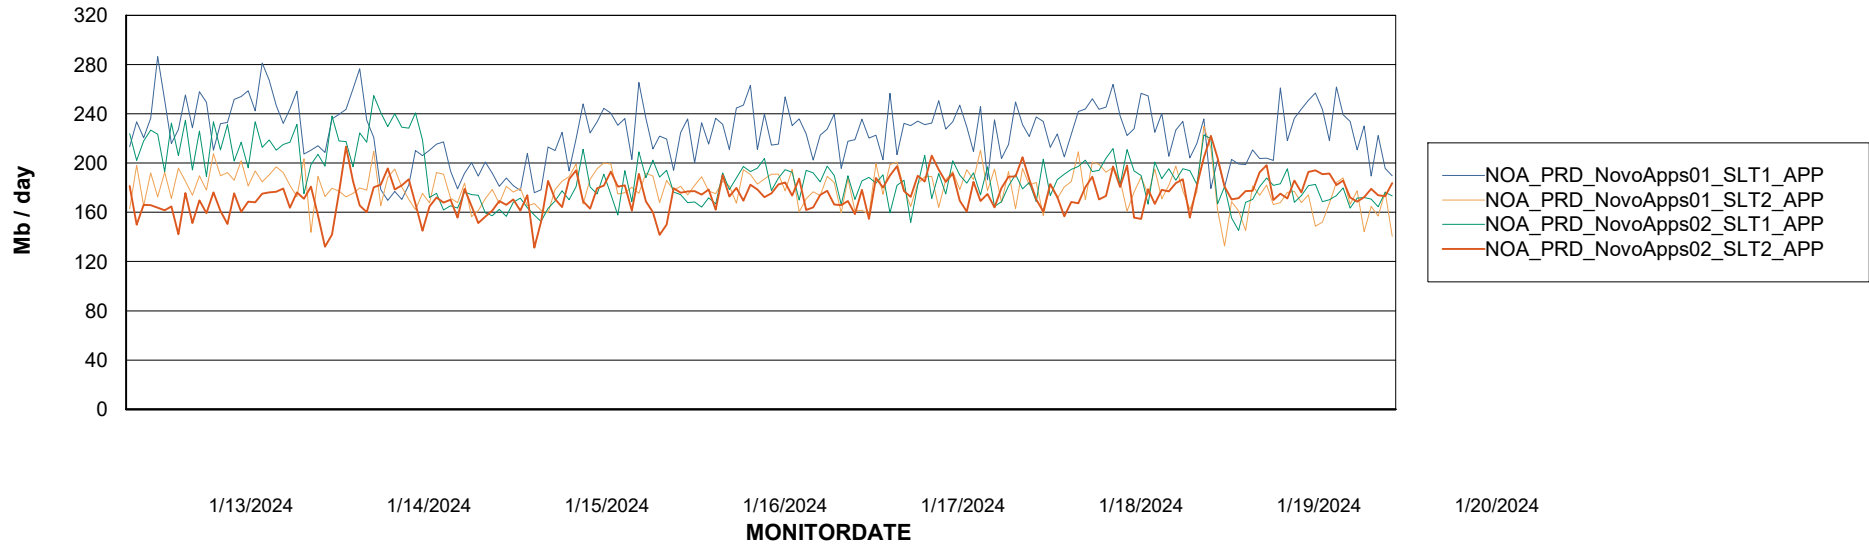

ABSSolute Application Server Services

Avg memory used per ABS Server Service