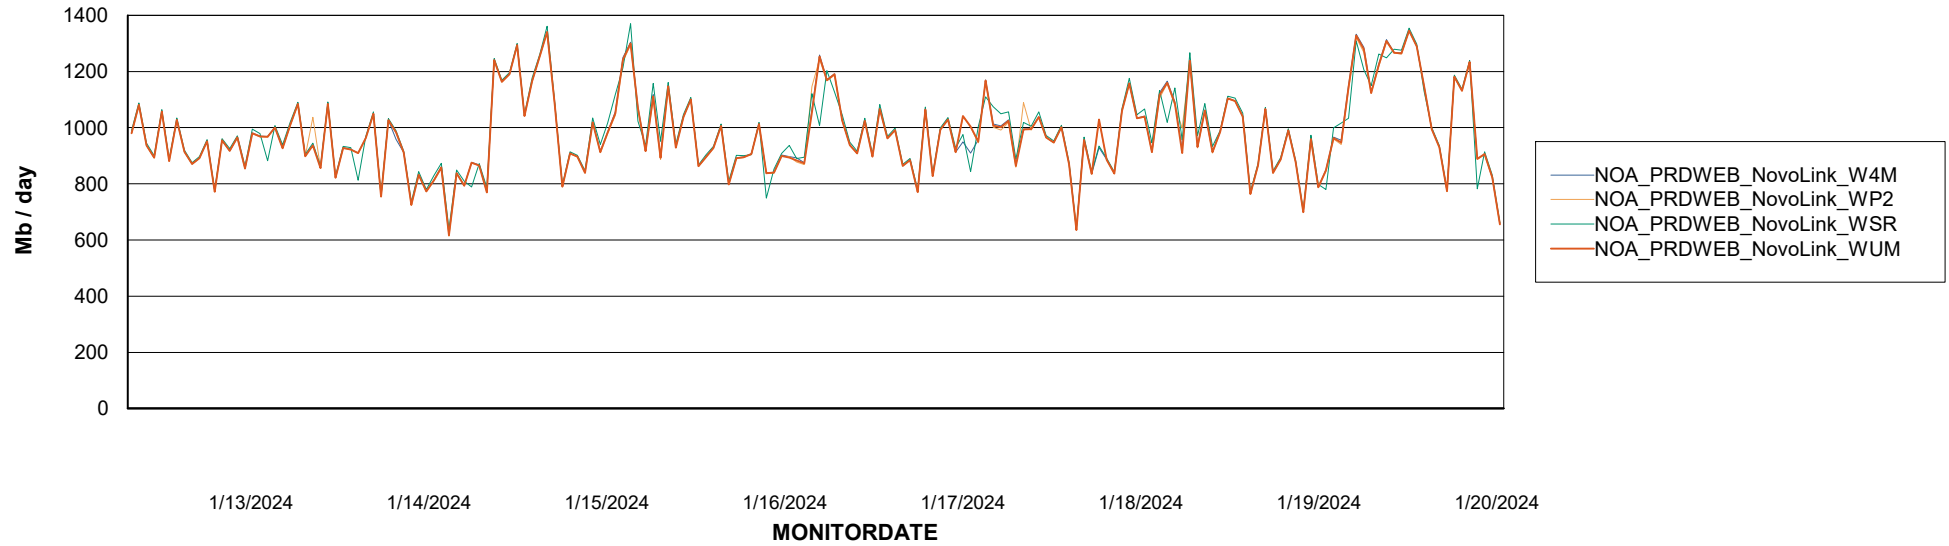

Avg memory used per ReportServer Service

Weekly SLA Customer Report

Customer NOA_Production (24/7)
Database ID 116

ABSolute Web Component Services

Avg memory used per ABS Web component

Weekly SLA Customer Report