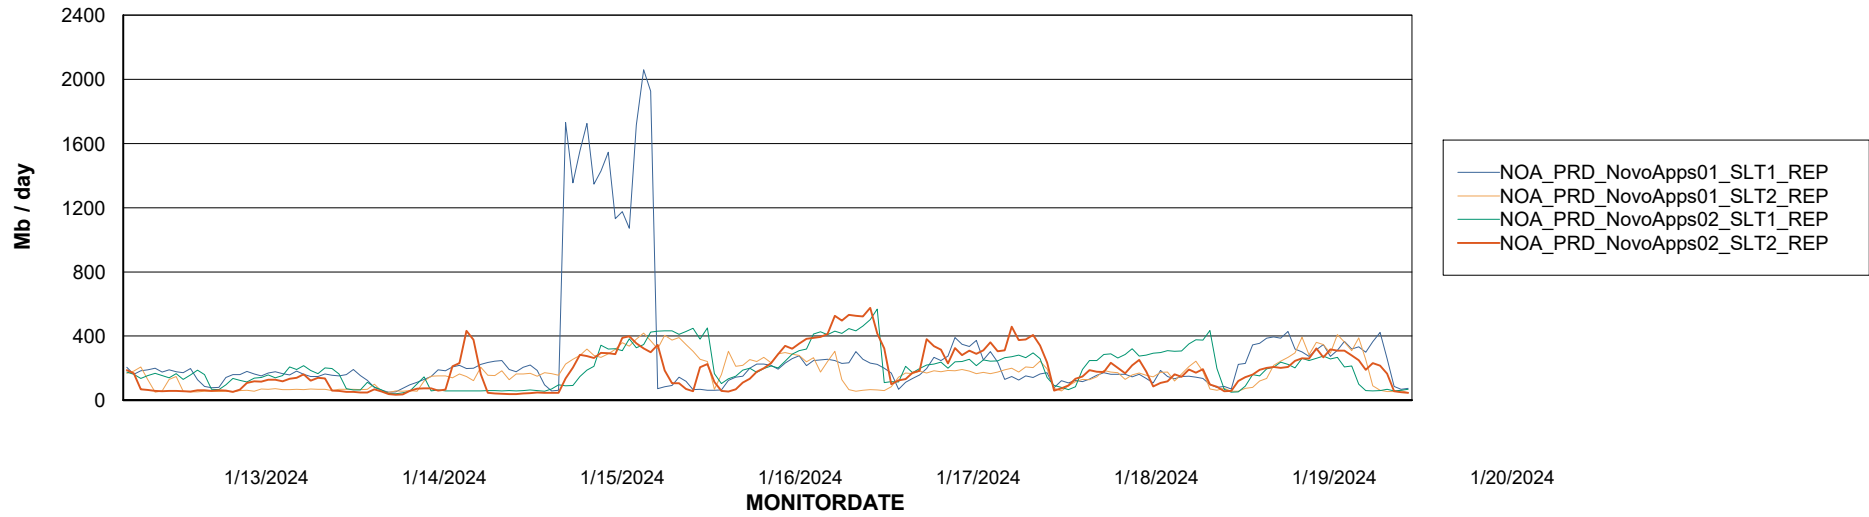

ABSSolute Application ReportServer Services

Avg memory used per ReportServer Service