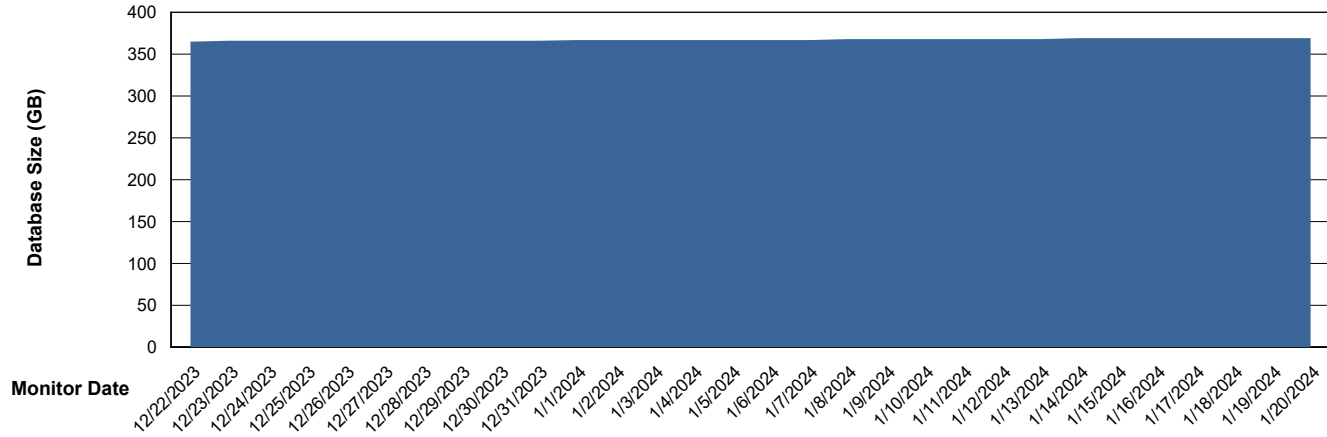

DB Processes Max 300

Weekly SLA Customer Report

Customer NOA_Production (24/7)
Database ID 116

Database Performance NOA_PRD_NOVOBI_ABS1

Weekly SLA Customer Report

Customer NOA_Production (24/7)
Database ID 116

DATABASE SIZE NOA_PRD_NovoABS01_ABS1

Database growth over last month

DATABASE SIZE NOA_PRD_NOVOBI_ABS1

Database growth over last month

Weekly SLA Customer Report

Customer NOA_Production (24/7)
Database ID 116