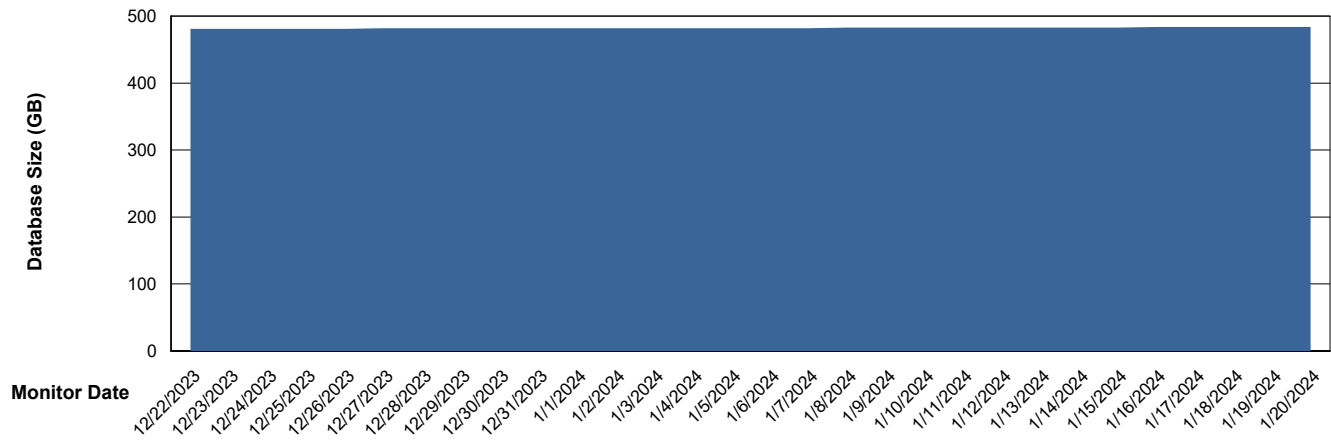

DATABASE SIZE NIX_PRD_ABSDB01_ABS1

Database growth over last month