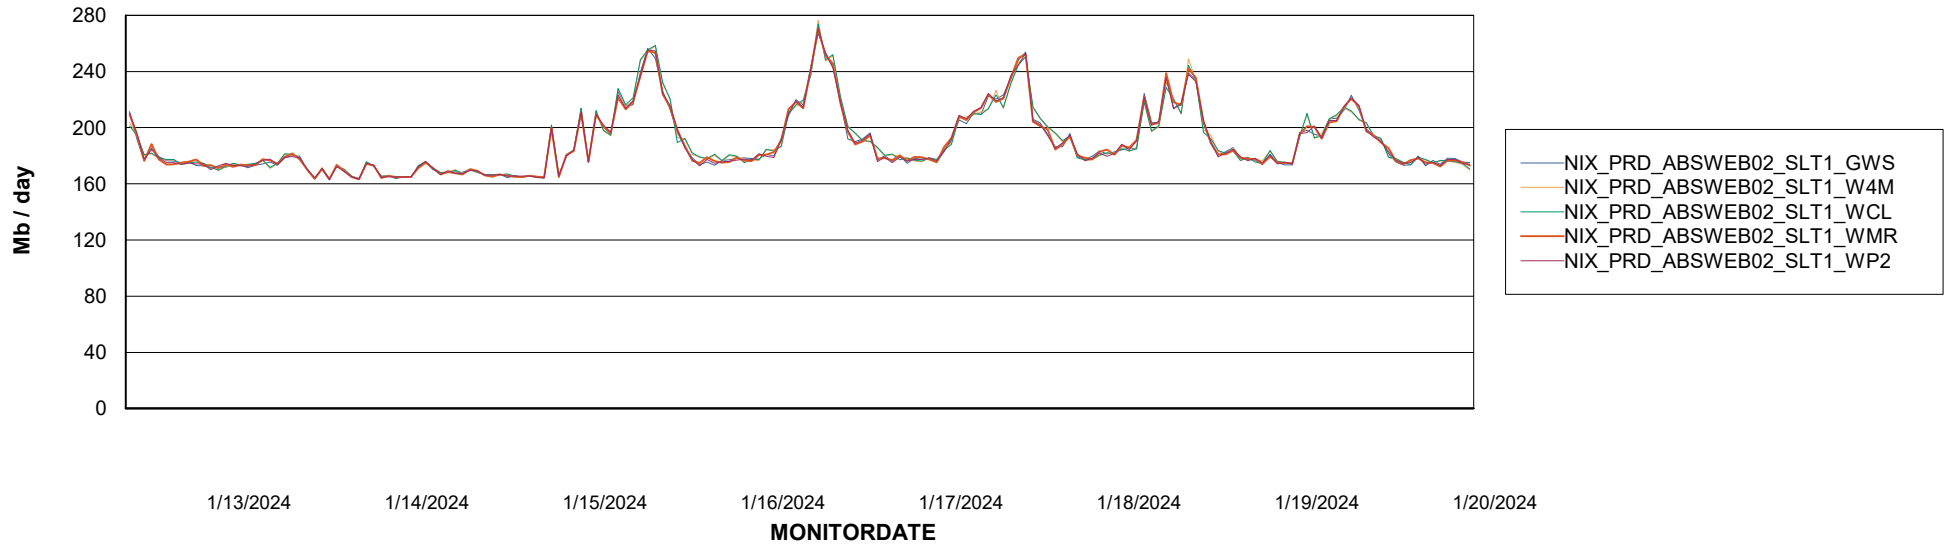

ABSSolute Web Component Services

Avg memory used per ABS Web component