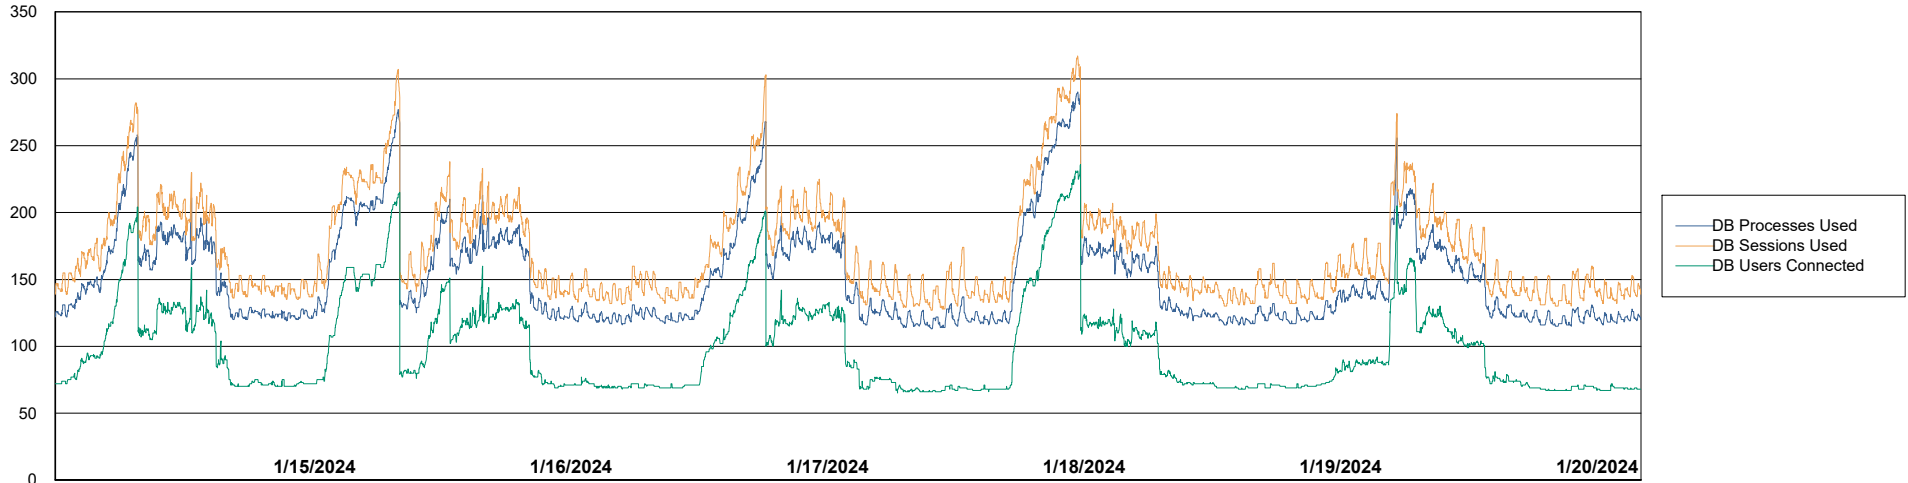

Weekly SLA Customer Report

Customer NIX_Production
Database ID 51

Database Performance NIX_PRD_ABSBI_ABS1

Weekly SLA Customer Report

Customer NIX_Production
Database ID 51

Database Performance NIX_PRD_ABSD01_ABS1