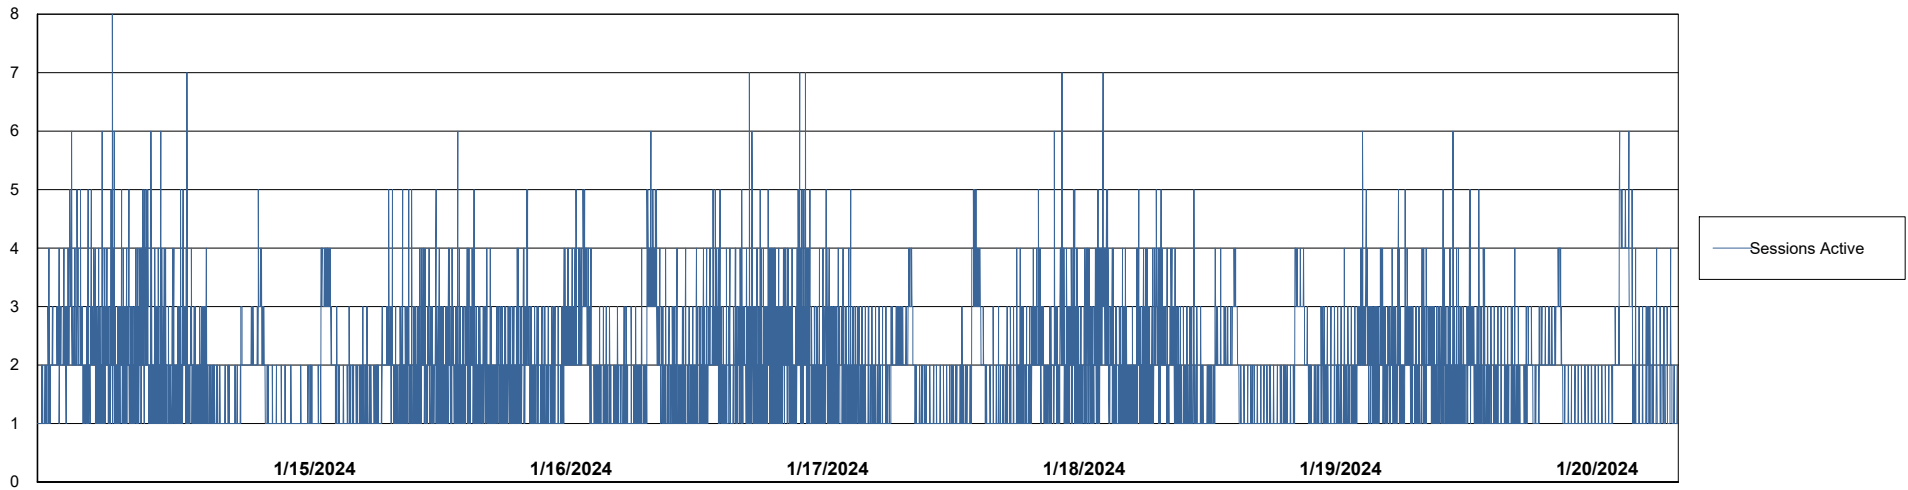

Weekly SLA Customer Report

Customer NIX_Production
Database ID 51

Database Performance NIX_PRD_ABSBI_ABS1

Weekly SLA Customer Report

Customer NIX_Production
Database ID 51

Database Performance NIX_PRD_ABSD01_ABS1