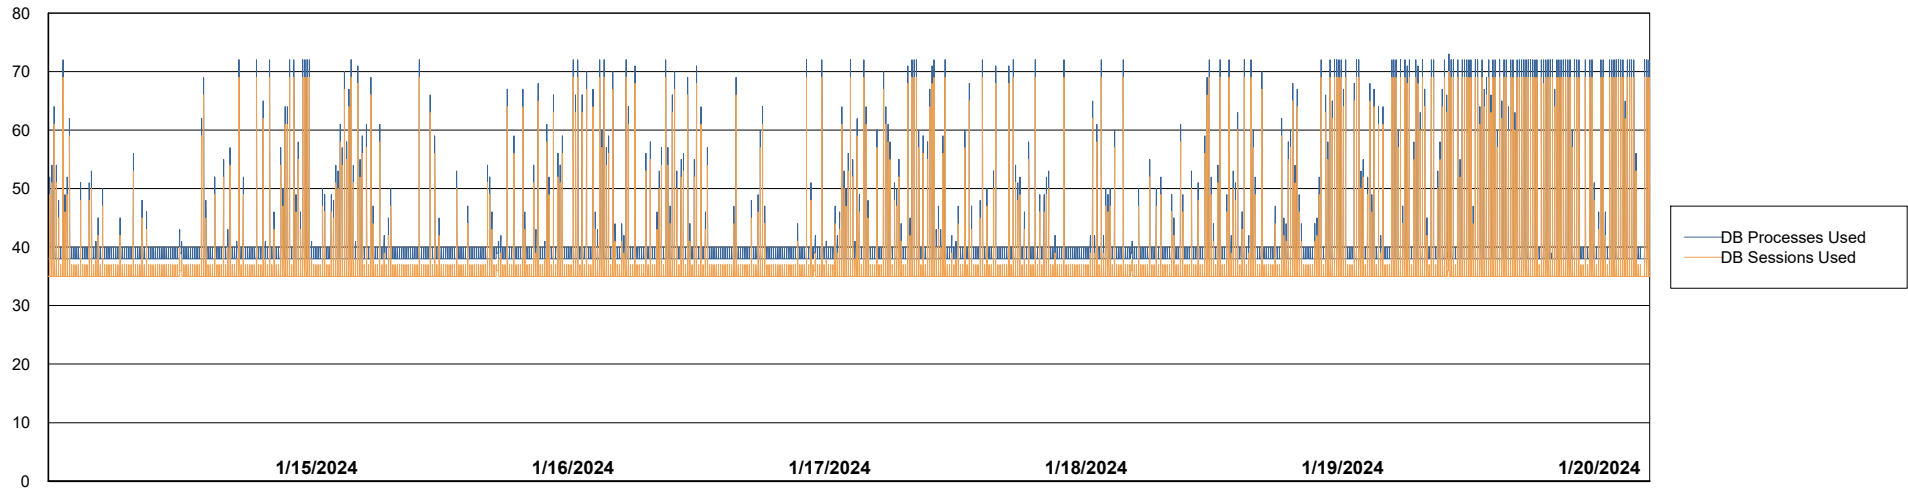

Database Performance NIX_PRD_ABSD02_HSBABS1

DB Processes Max 300