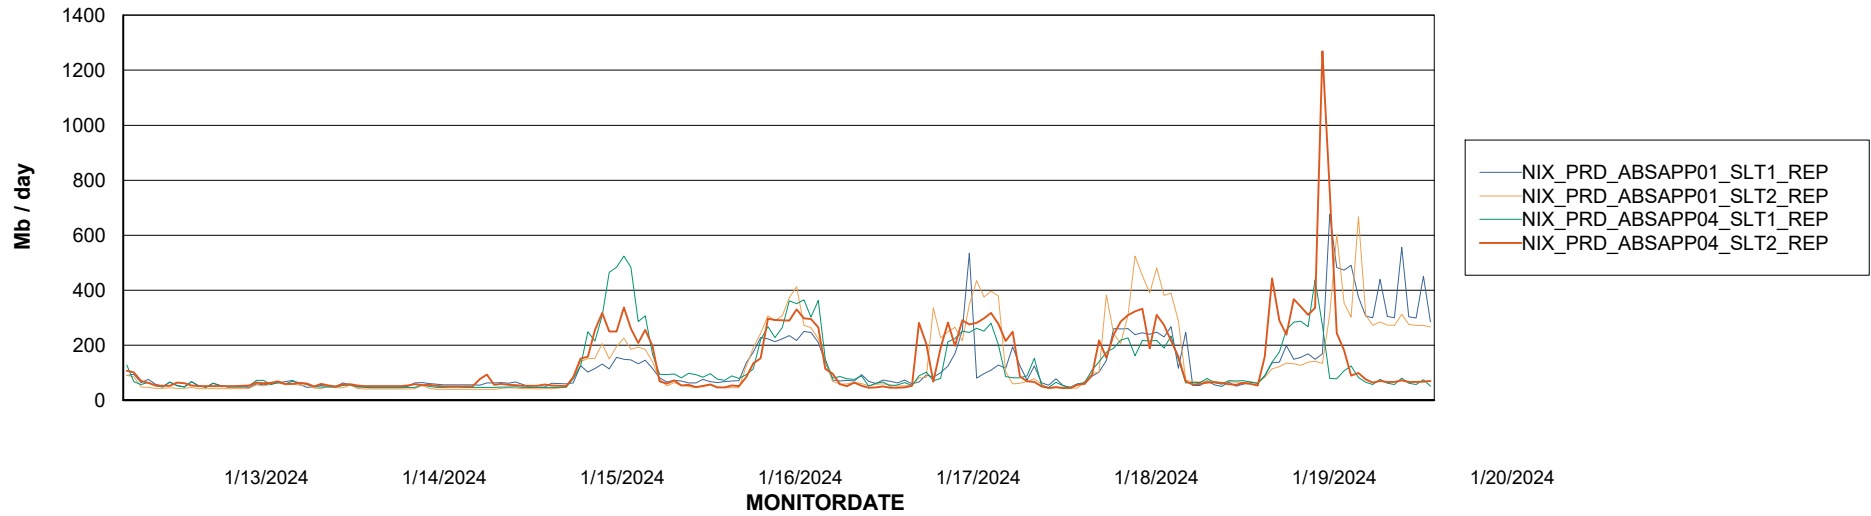

Avg memory used per ABS Server Service

Avg users per day per ABS server

Weekly SLA Customer Report

Customer NIX_Production
Database ID 51

ABSSolute Application ReportServer Services

Avg memory used per ReportServer Service