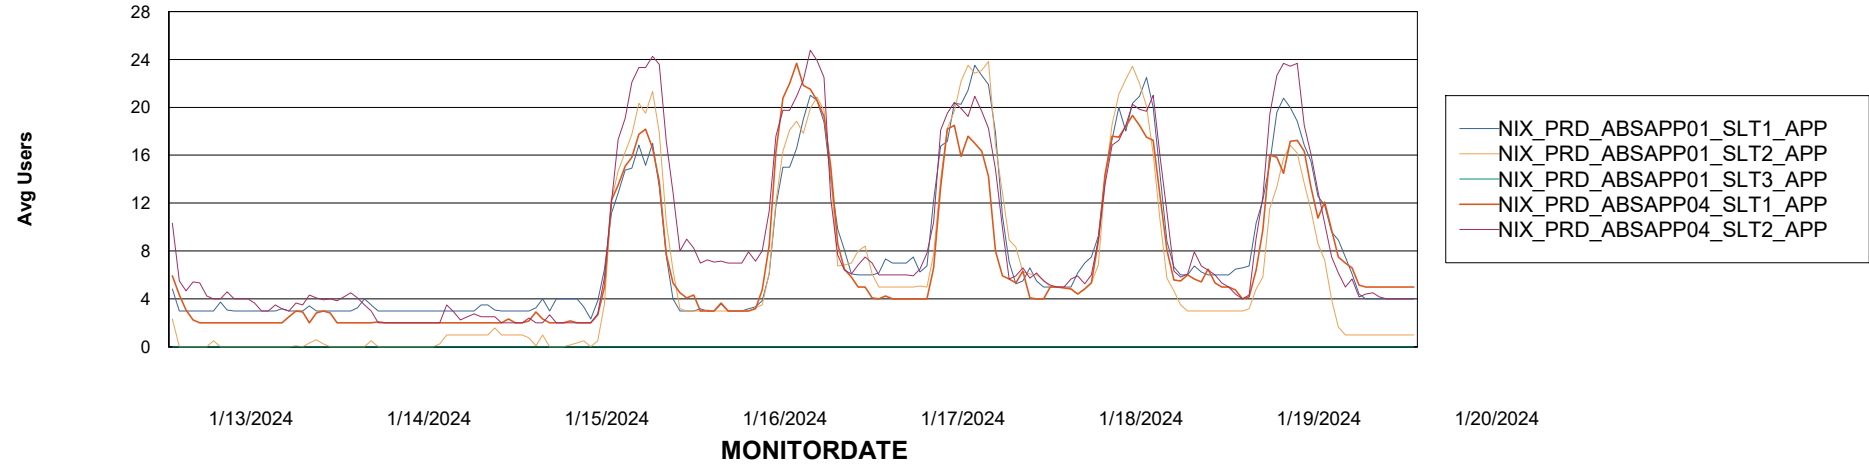

Avg users per day per ABS server