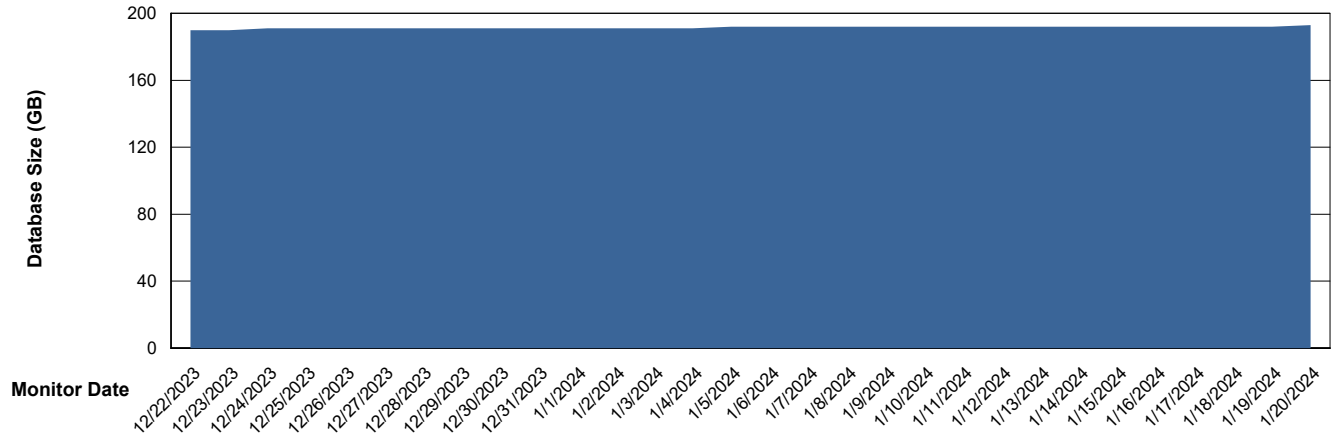

DATABASE SIZE NIX_PRD_ABSBI_ABS1

Database growth over last month