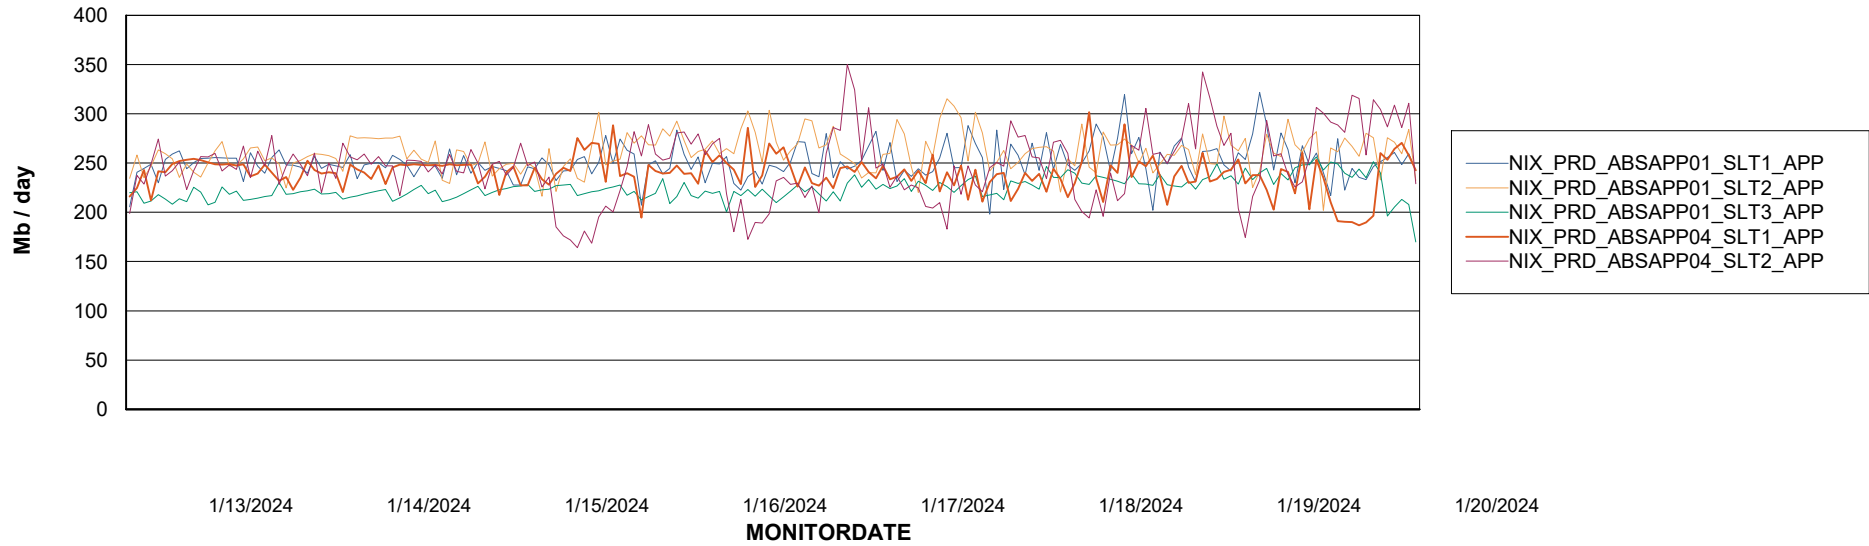

ABSSolute Application Server Services

Avg memory used per ABS Server Service