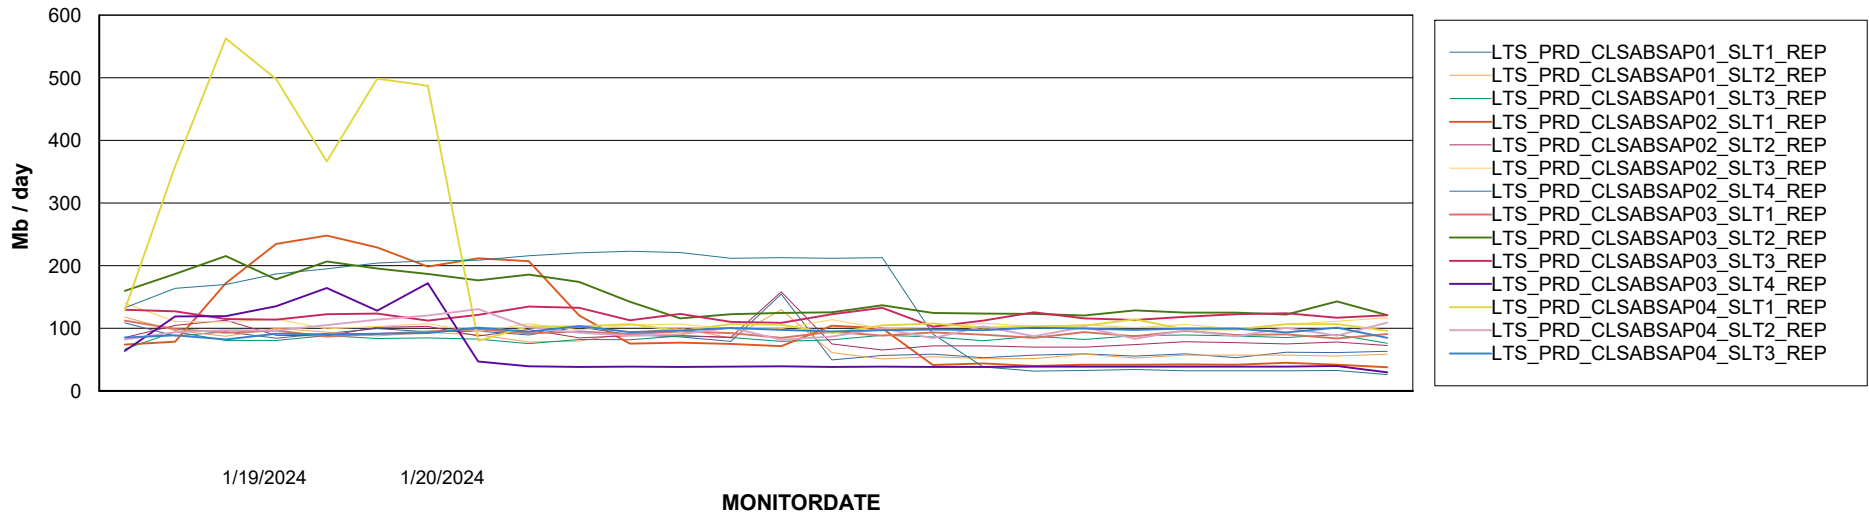

ABSSolute Application ReportServer Services

Avg memory used per ReportServer Service