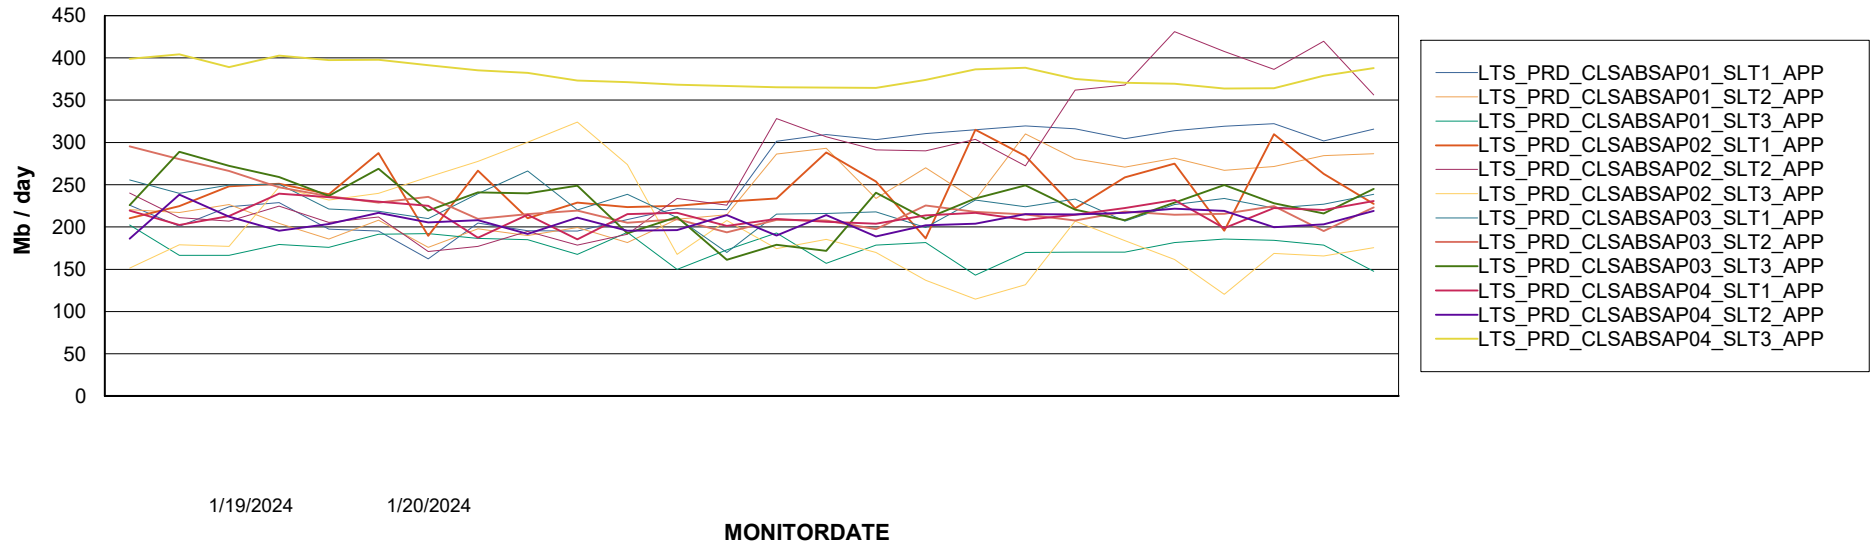

ABSSolute Application Server Services

Avg memory used per ABS Server Service