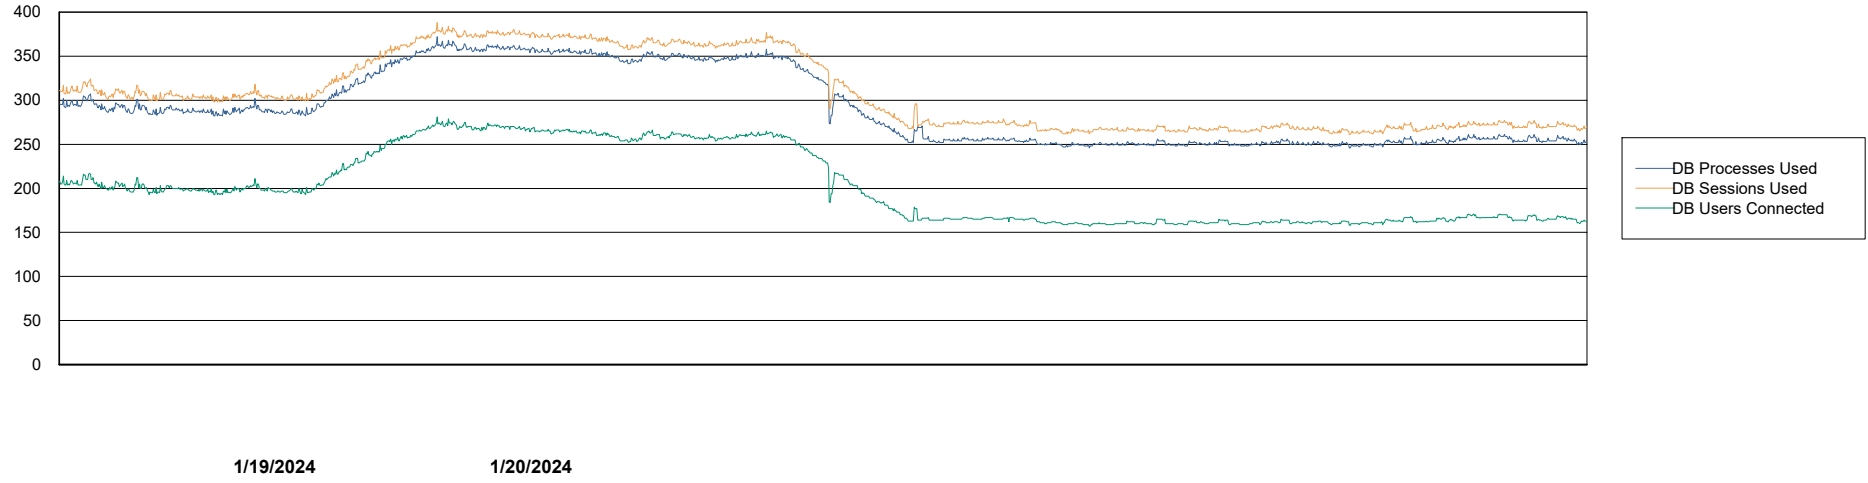

Weekly SLA Customer Report

Customer LTS(CleanLease)_Production
Database ID 126

Database Performance LTS_PRD_CLSABSBI01_ABS1

Weekly SLA Customer Report

Customer LTS(CleanLease)_Production
Database ID 126

Database Performance LTS_PRD_CLSABSD01_ABS1