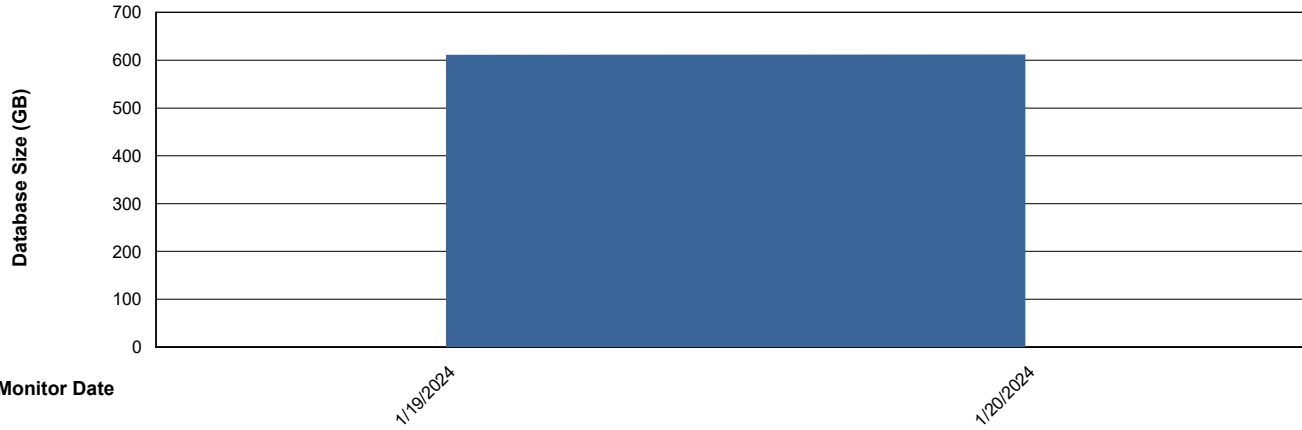

DATABASE SIZE LTS_PRD_CLSABSBI01_ABS1

Database growth over last month