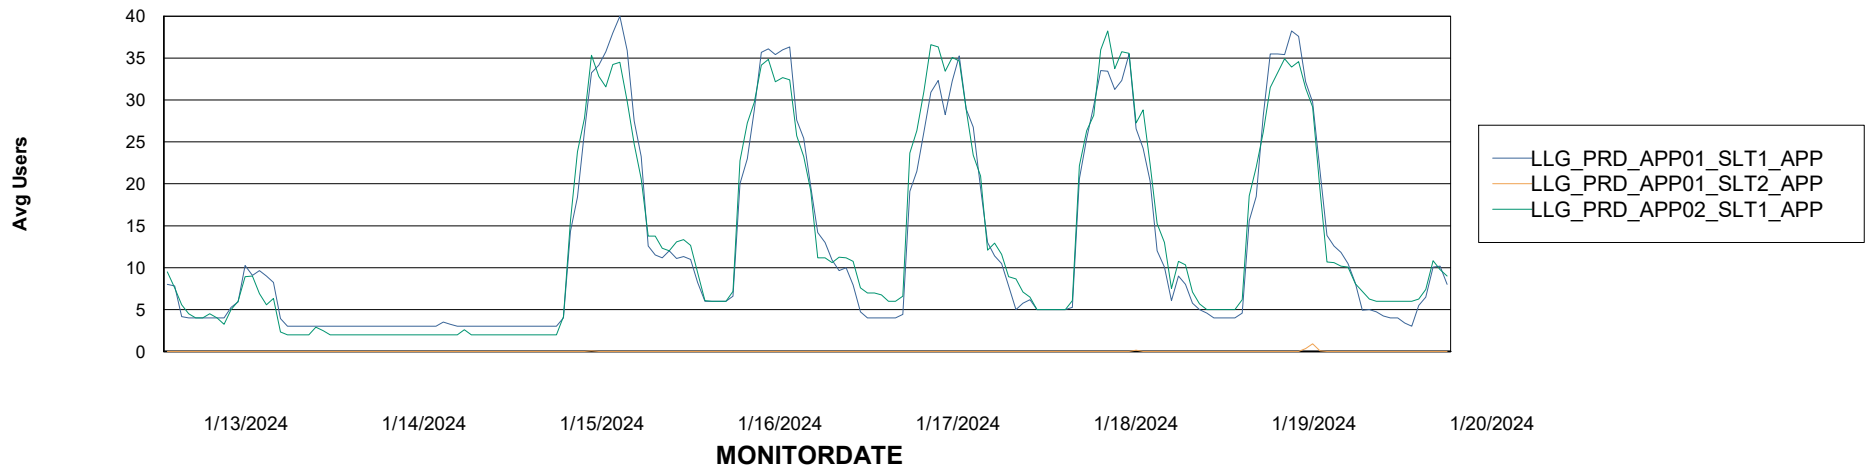

Avg memory used per ABS Server Service

Weekly SLA Customer Report

Customer LLG_Production
Database ID 53

ABSSolute Application Server Services

Avg memory used per ReportServer Service

Avg users per day per ABS server