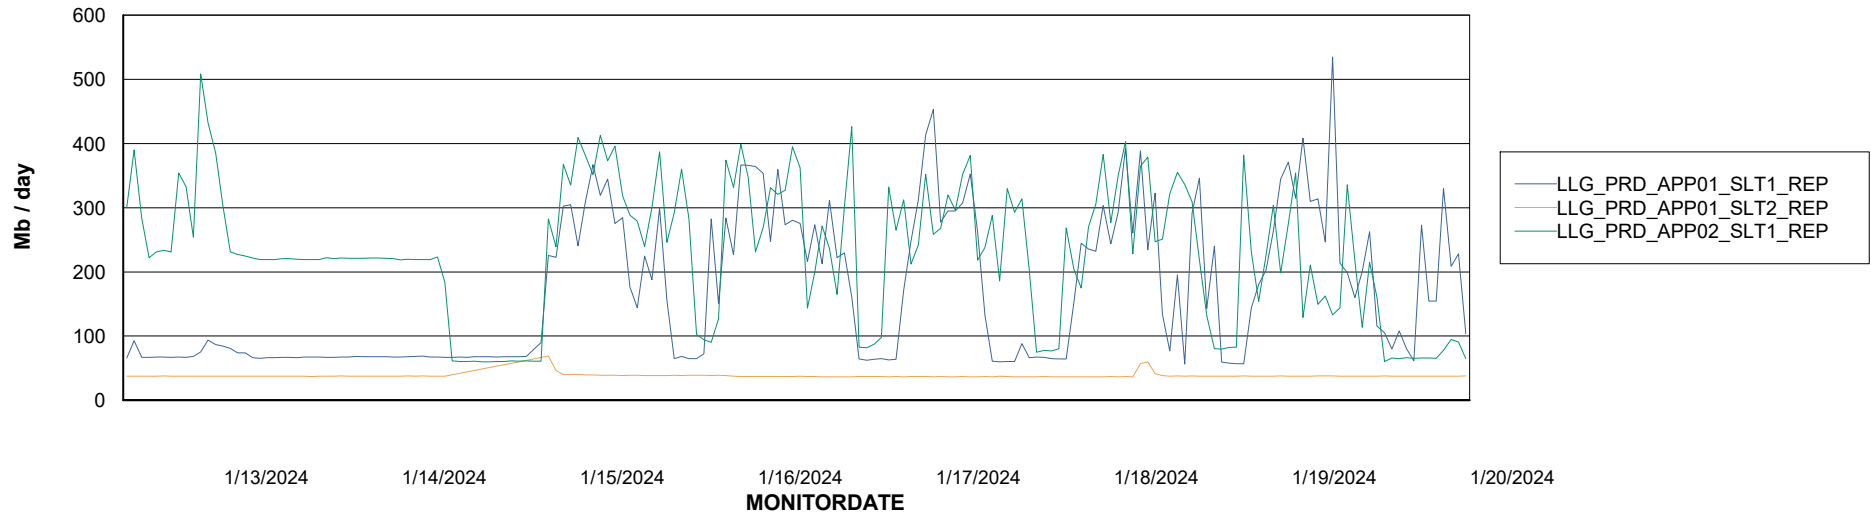

Avg memory used per ABS Server Service

Weekly SLA Customer Report

Customer LLG_Production
Database ID 53

ABSSolute Application Server Services

Avg memory used per ReportServer Service

Avg users per day per ABS server