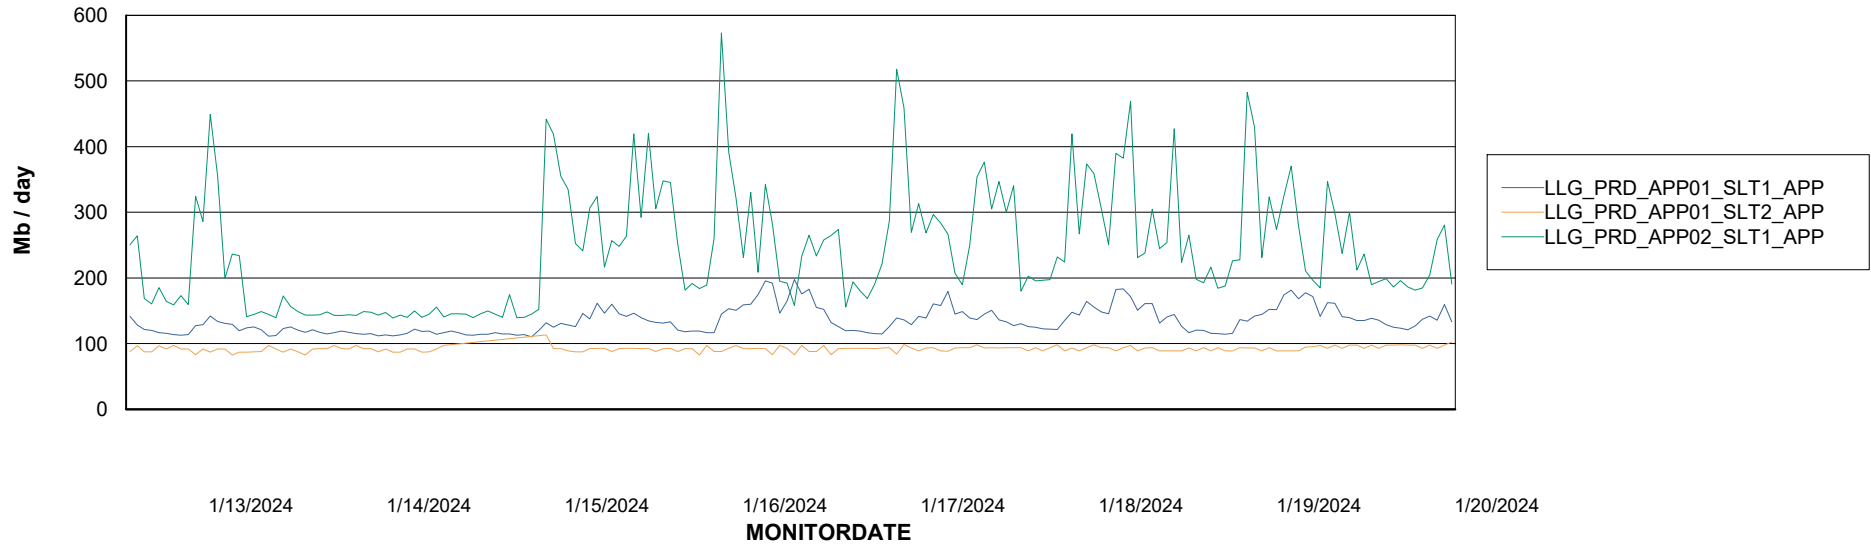

ABSSolute Application Server Services

Avg memory used per ABS Server Service