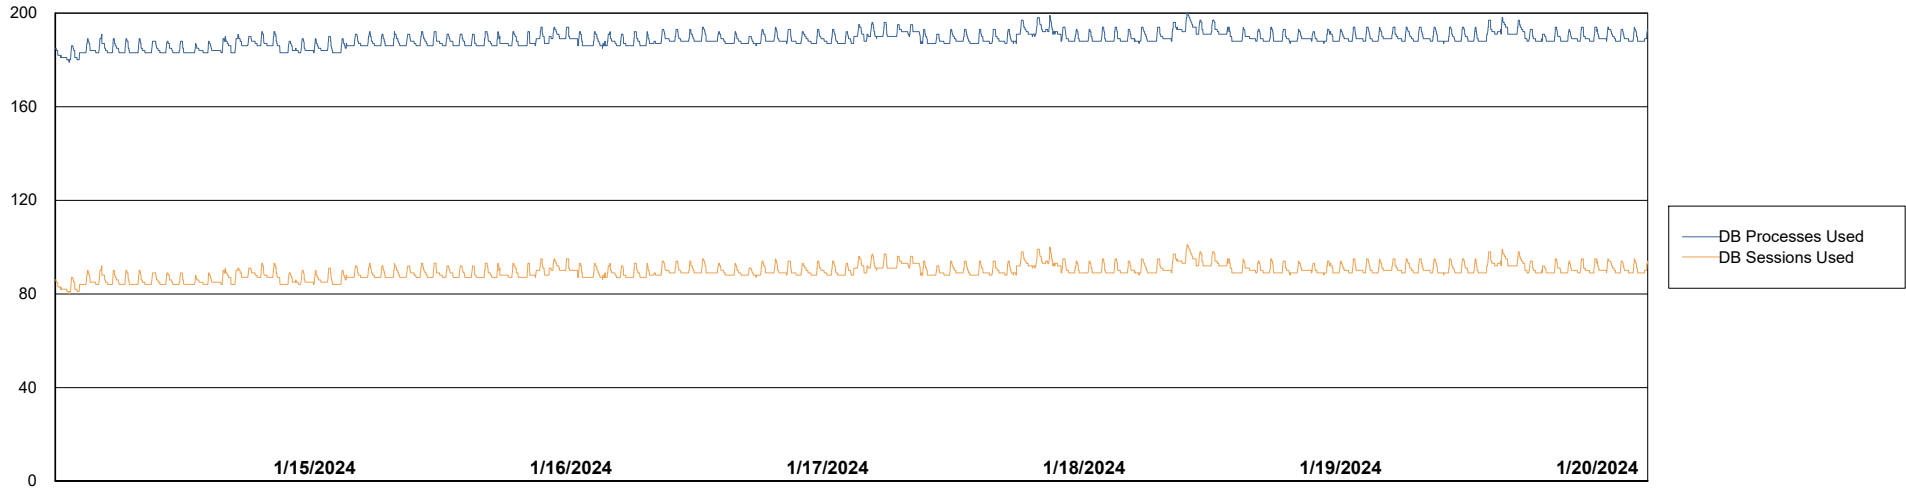

Database Performance LLGDB_Standby_TS2

DB Processes Max 4
DB Processes Max 300
DB Processes Max 0