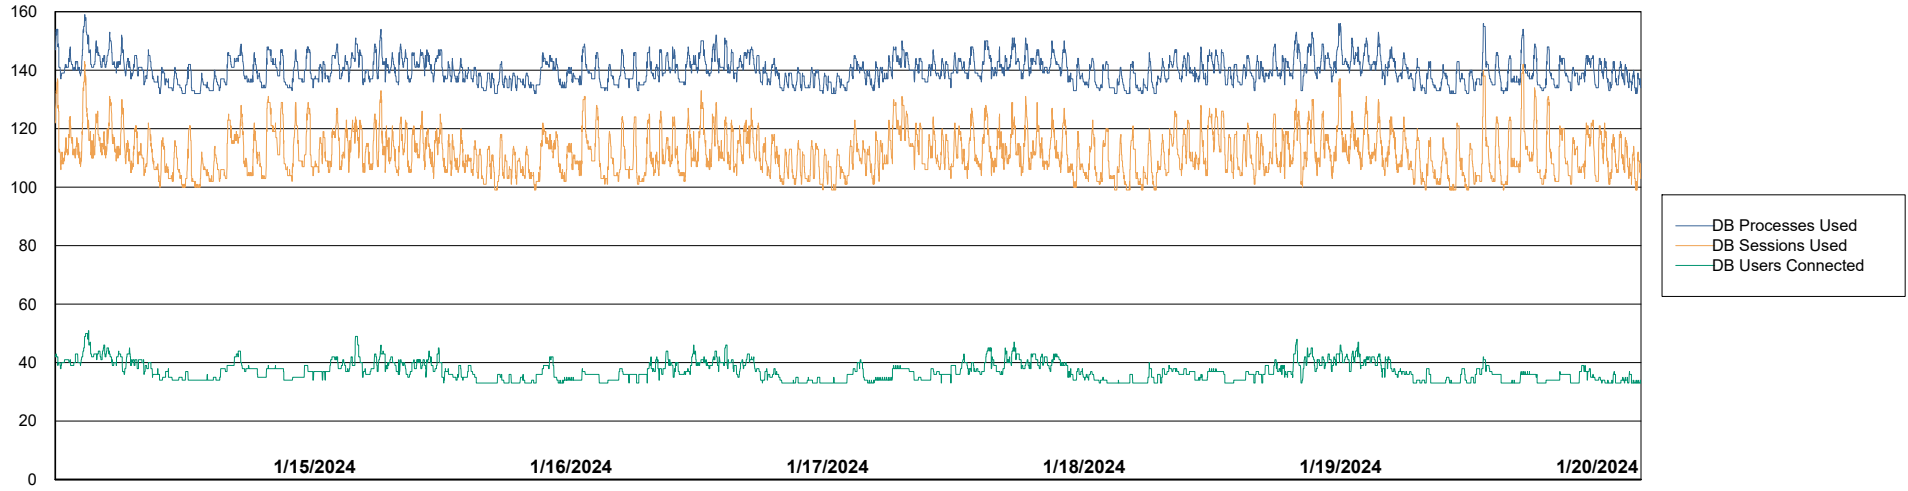

Database Performance LLGDB_Production