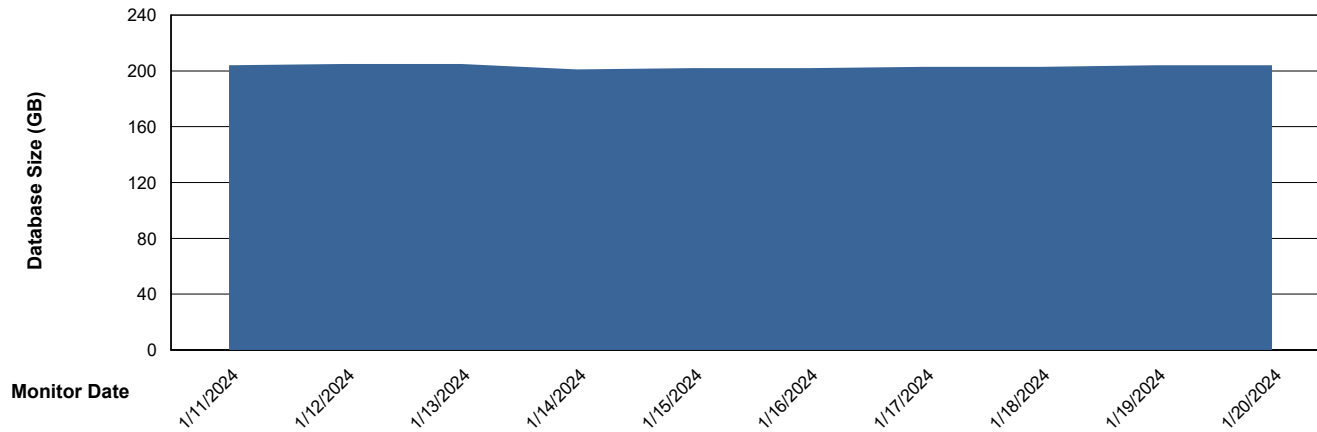

Customer KLH_Production (24/7)
Database ID 139

DATABASE SIZE KLH_PRD_SRSBIDB01_ABS1

Database growth over last month

DATABASE SIZE KLH_PRD_SRSDB01_ABS1

Database growth over last month

Weekly SLA Customer Report