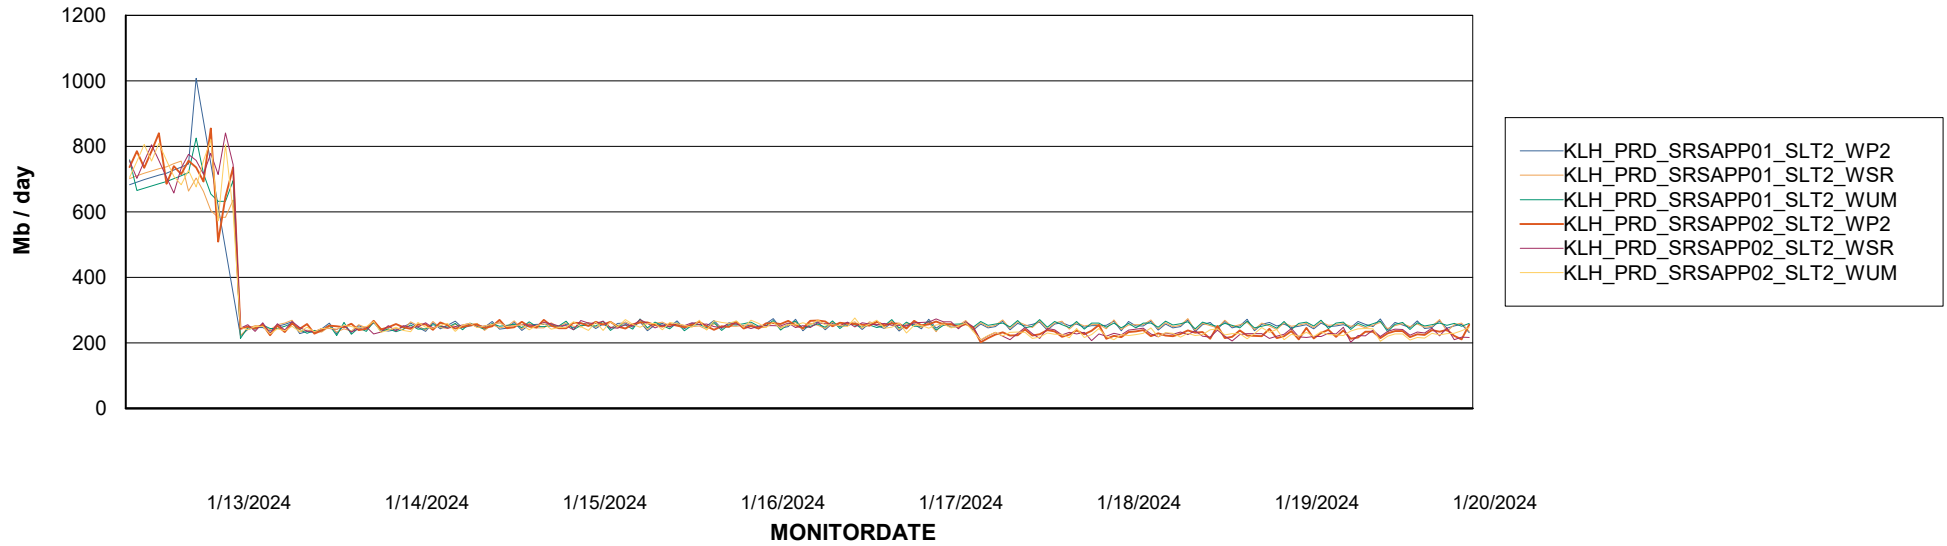

Avg memory used per ReportServer Service

Weekly SLA Customer Report

Customer KLH_Production (24/7)
Database ID 139

ABSSolute Web Component Services

Avg memory used per ABS Web component

Weekly SLA Customer Report