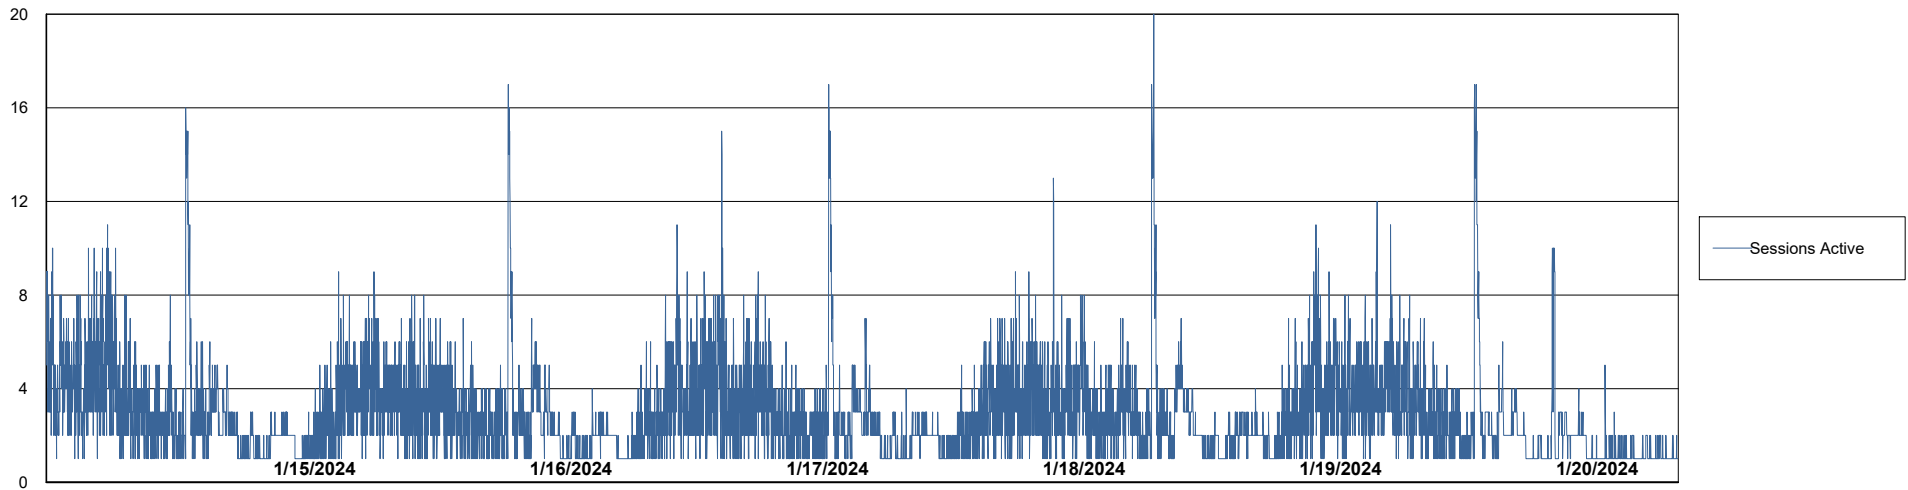

Weekly SLA Customer Report

Customer KLH_Production (24/7)
Database ID 139

Database Performance KLH_PRD_SRSBIDB01_ABS1

Weekly SLA Customer Report

Customer KLH_Production (24/7)
Database ID 139

Database Performance KLH_PRD_SRSDDB01_ABS1