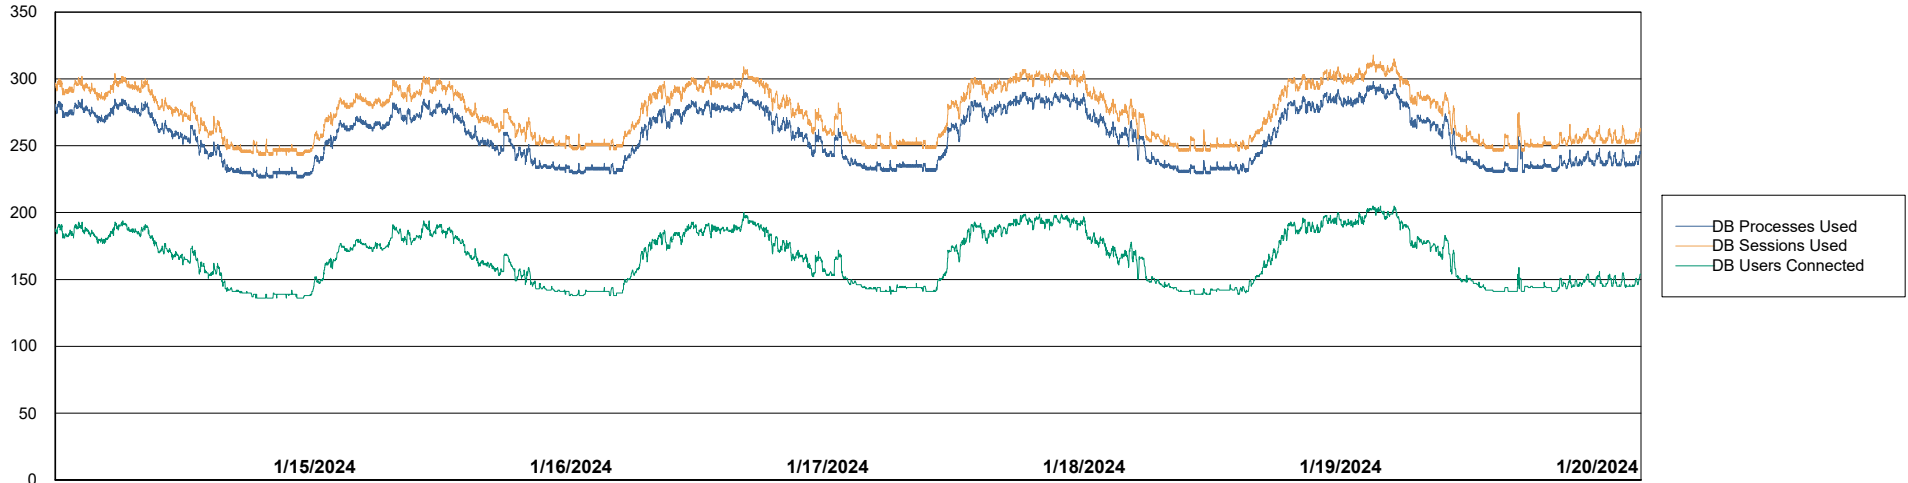

Weekly SLA Customer Report

Customer KLH_Production (24/7)
Database ID 139

Database Performance KLH_PRD_SRSBIDB01_ABS1

Weekly SLA Customer Report

Customer KLH_Production (24/7)
Database ID 139

Database Performance KLH_PRD_SRSDDB01_ABS1