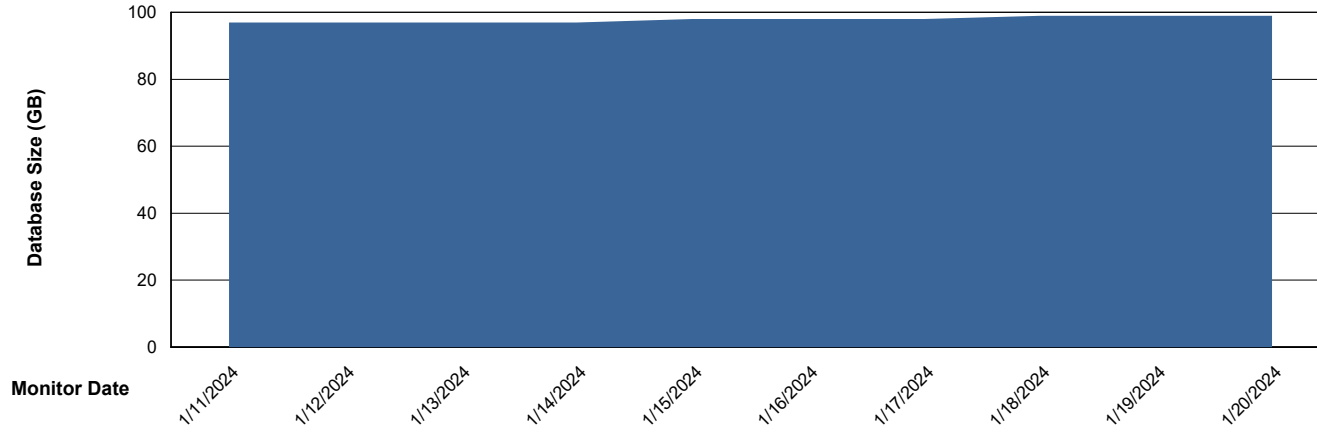

Weekly SLA Customer Report

Customer KLH_Production (24/7)
Database ID 139

Database Performance KLH_PRD_SRSD02_HSBABS1

DB Processes Max 4
DB Processes Max 1,000
DB Processes Max 0

Weekly SLA Customer Report

Customer KLH_Production (24/7)
Database ID 139

DATABASE SIZE KLH_PRD_SRSBIDB01_ABS1

Database growth over last month

DATABASE SIZE KLH_PRD_SRSDB01_ABS1

Database growth over last month

Weekly SLA Customer Report