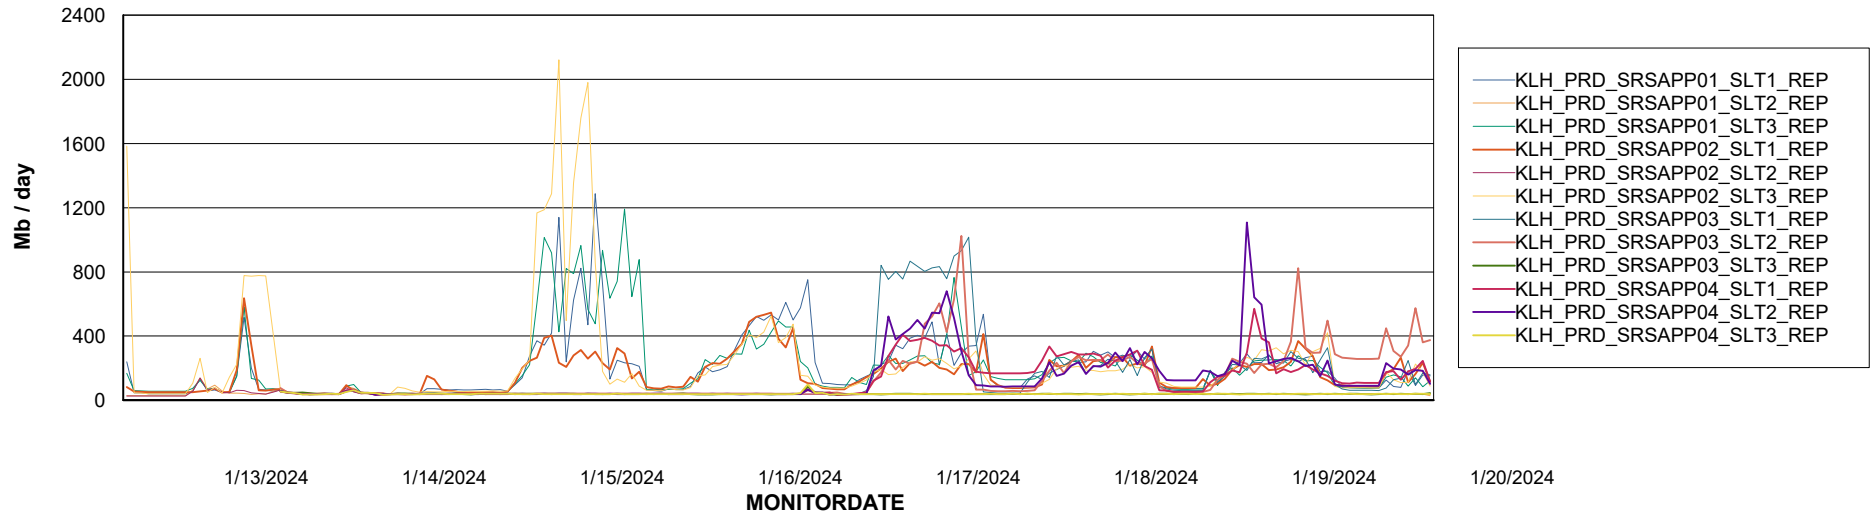

ABSSolute Application ReportServer Services

Avg memory used per ReportServer Service