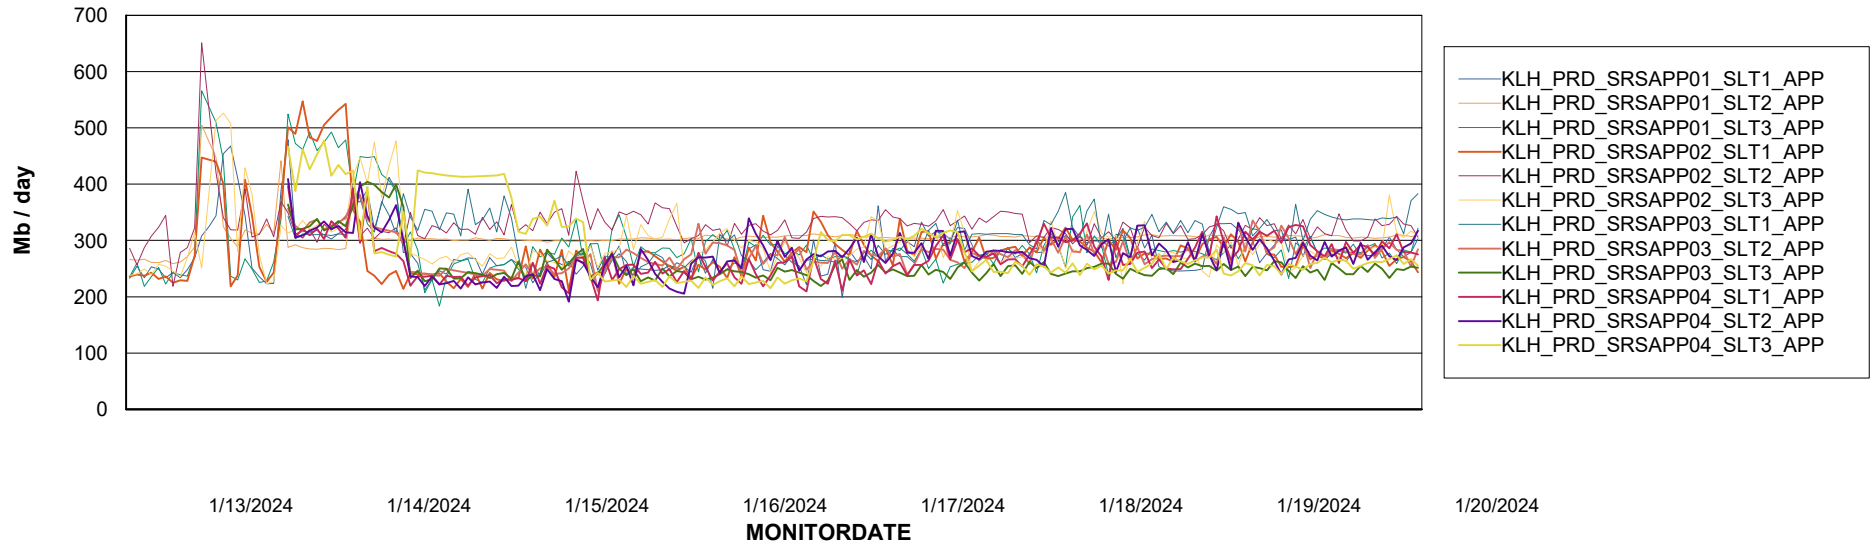

ABSSolute Application Server Services

Avg memory used per ABS Server Service