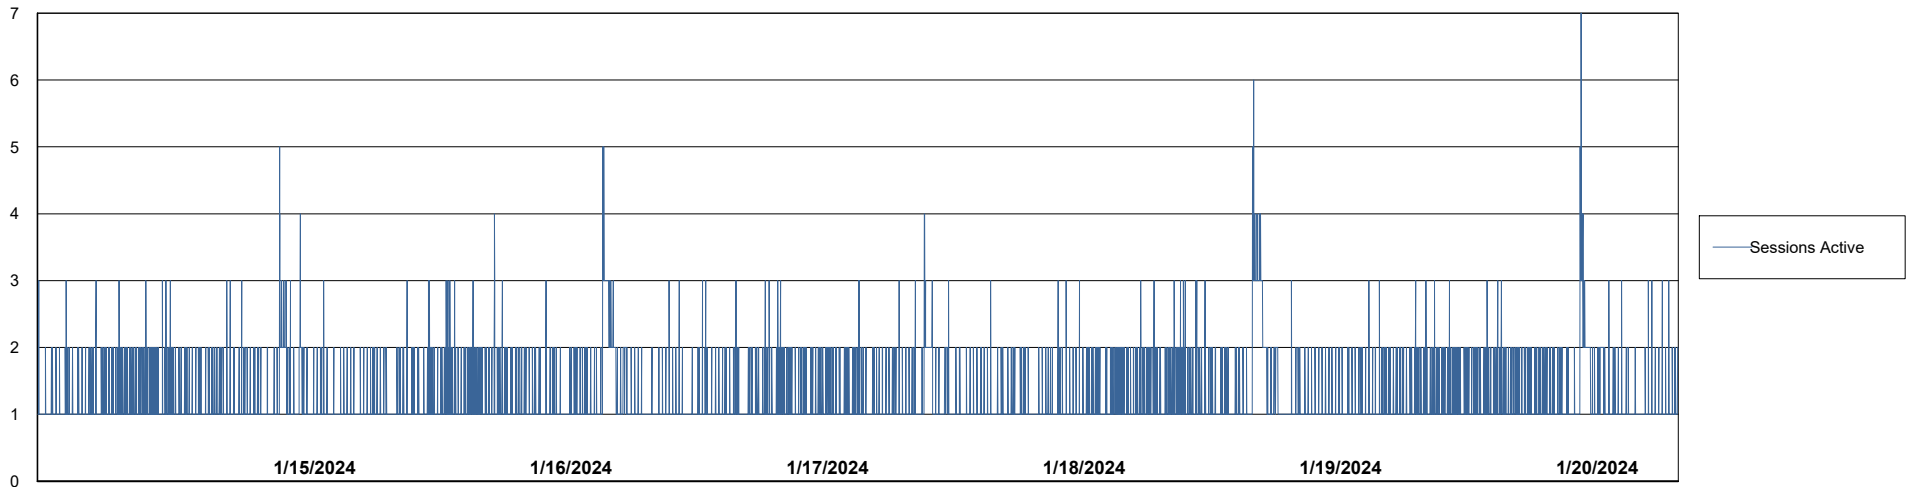

Weekly SLA Customer Report

Customer KBR_Production
Database ID 117

Harddisk Usage KBR_PRD_WEBSRV2

	Free disk space on / (%)	Total disk space on / (Gb)	Used disk space on / (Gb)	Free disk space on /boot (%)	Total disk space on /boot (Gb)	Used disk space on /boot (Gb)
1/20/2024	82	55	10	59	1	0
1/19/2024	82	55	10	59	1	0
1/18/2024	82	55	10	59	1	0
1/17/2024	82	55	10	59	1	0
1/16/2024	82	55	10	59	1	0
1/15/2024	82	55	10	59	1	0
1/14/2024	82	55	10	59	1	0

Weekly SLA Customer Report

Customer KBR_Production
Database ID 117

Database Performance KBR_PRD_BI-DBSRV_ABS1

Weekly SLA Customer Report

Customer KBR_Production
Database ID 117

Database Performance KBR_PRD_DB-SRV1_ABS1