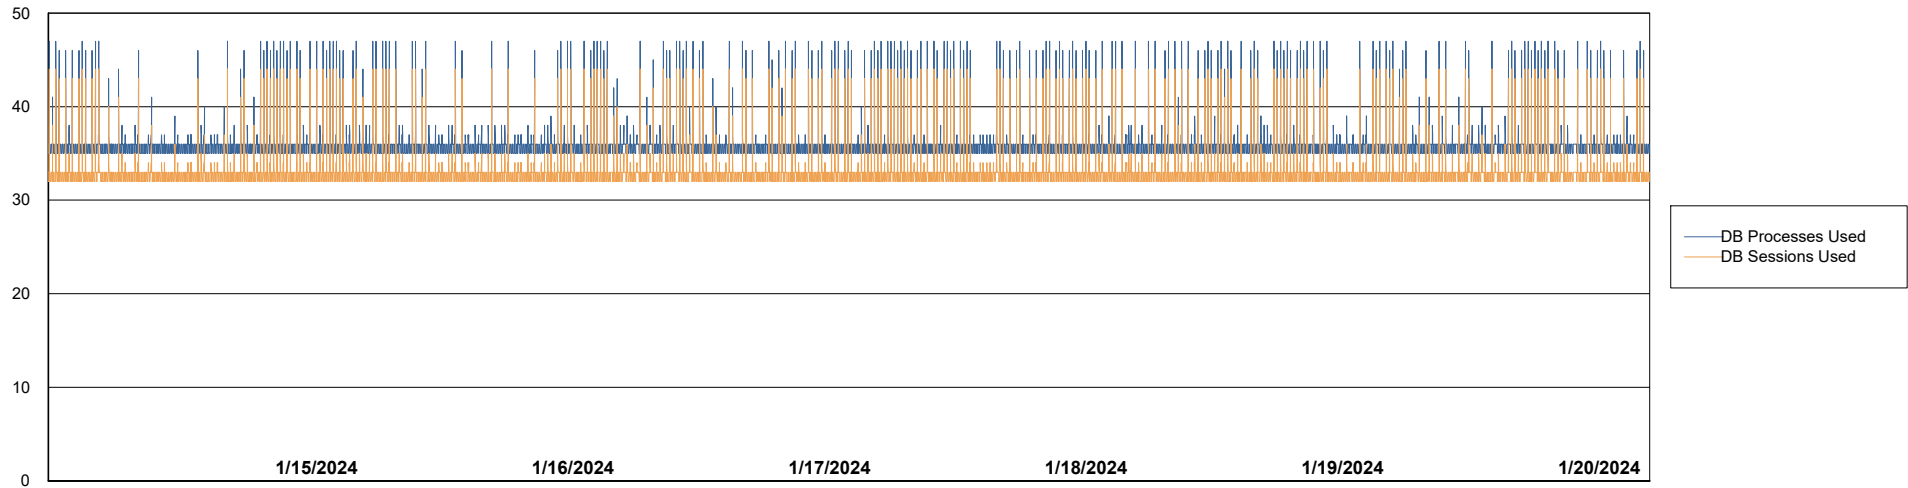

Database Performance KBR_PRD_DB-SRV2_HSBABS1

DB Processes Max 1,000