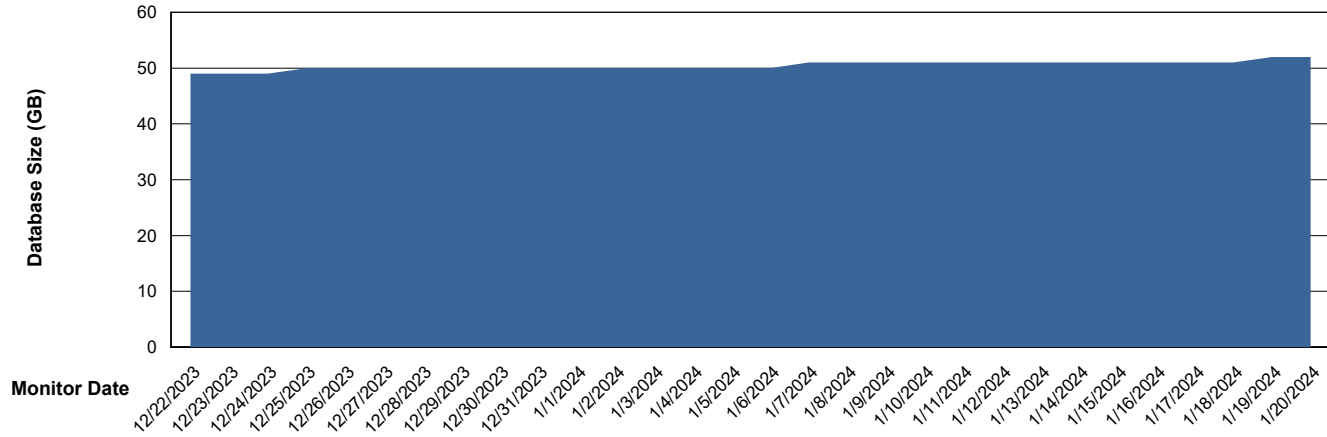

Weekly SLA Customer Report

Customer KBR_Production
Database ID 117

Database Performance KBR_PRD_DB-SRV2_HSBABS1

DB Processes Max 1,000

Weekly SLA Customer Report

Customer KBR_Production
Database ID 117

DATABASE SIZE KBR_PRD_BI-DBSRV_ABS1

Database growth over last month

DATABASE SIZE KBR_PRD_DB-SRV1_ABS1

Database growth over last month

Weekly SLA Customer Report

Customer KBR_Production
 Database ID 117

Database Tablespace KBR_PRD_BI-DBSRV_ABS1