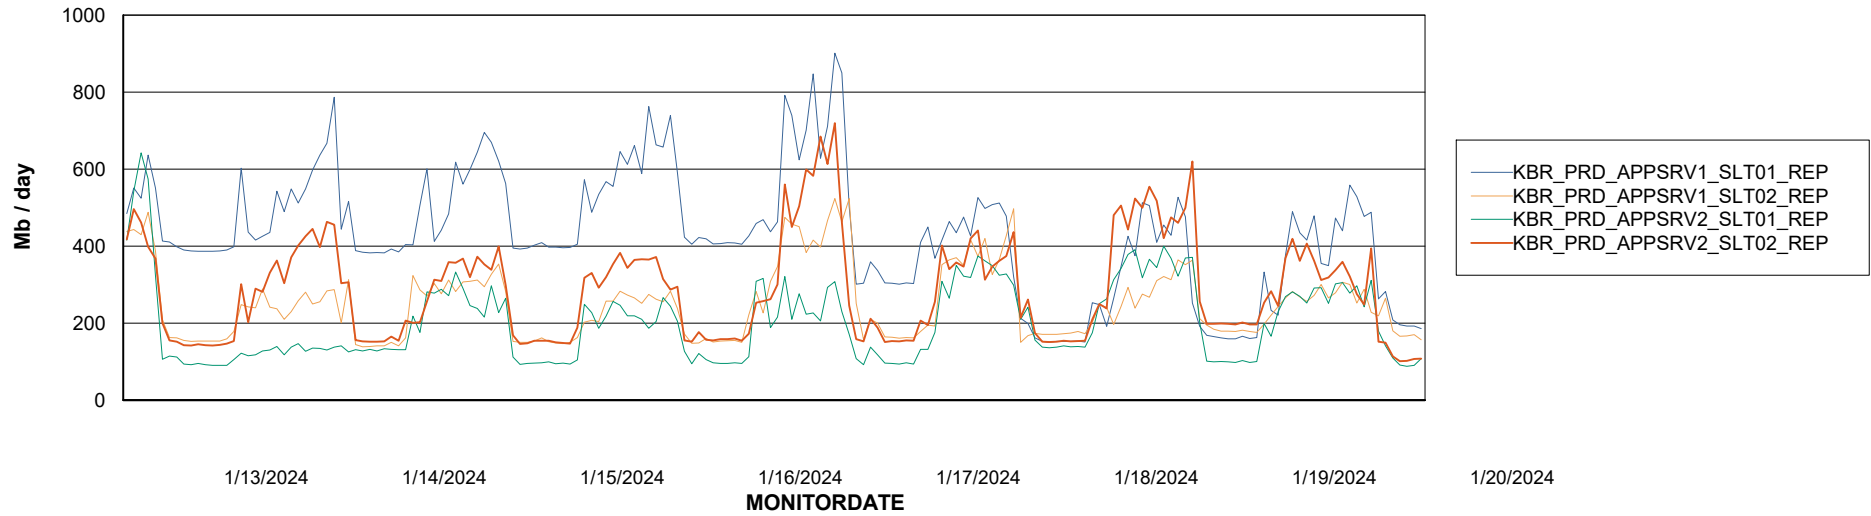

Avg memory used per ABS Server Service

Weekly SLA Customer Report

Customer KBR_Production
Database ID 117

ABSSolute Application Server Services

Avg memory used per ReportServer Service

Avg users per day per ABS server