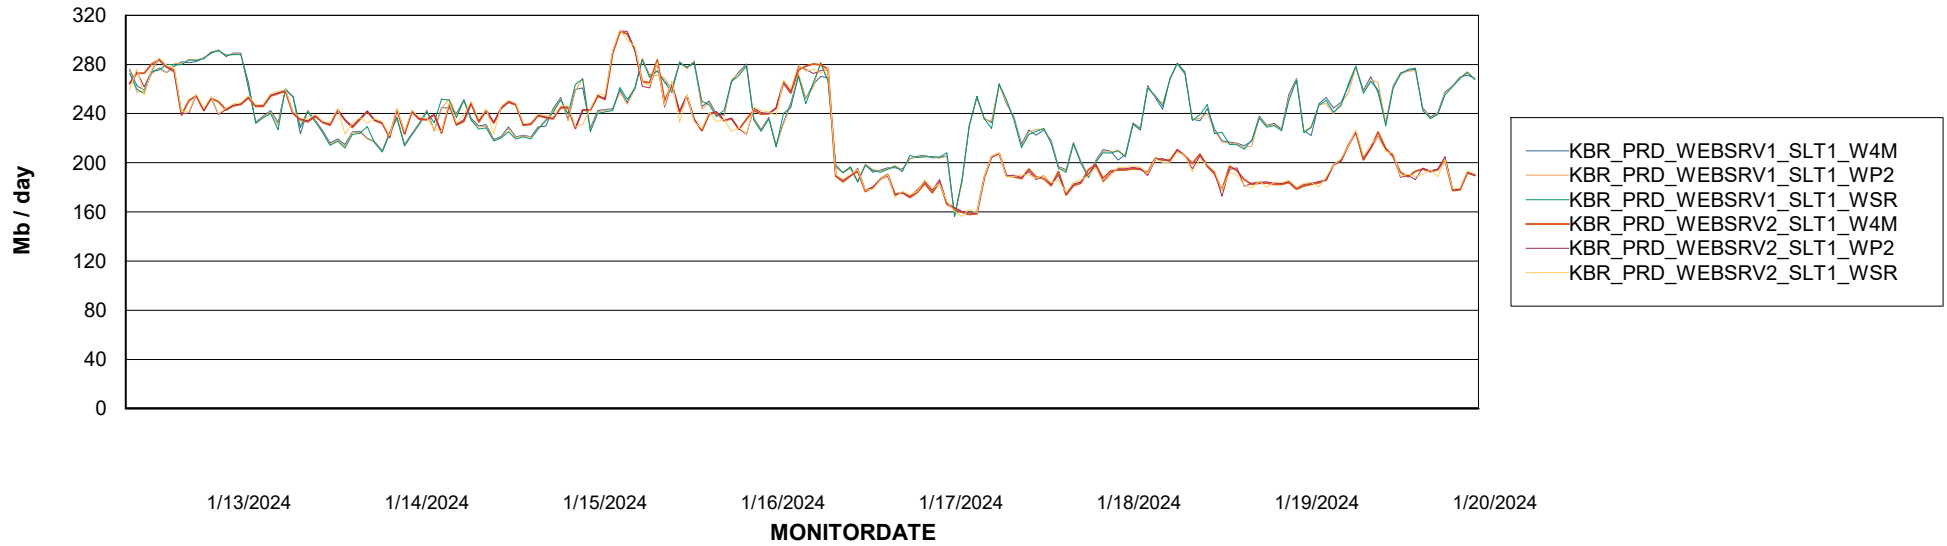

ABSSolute Web Component Services

Avg memory used per ABS Web component