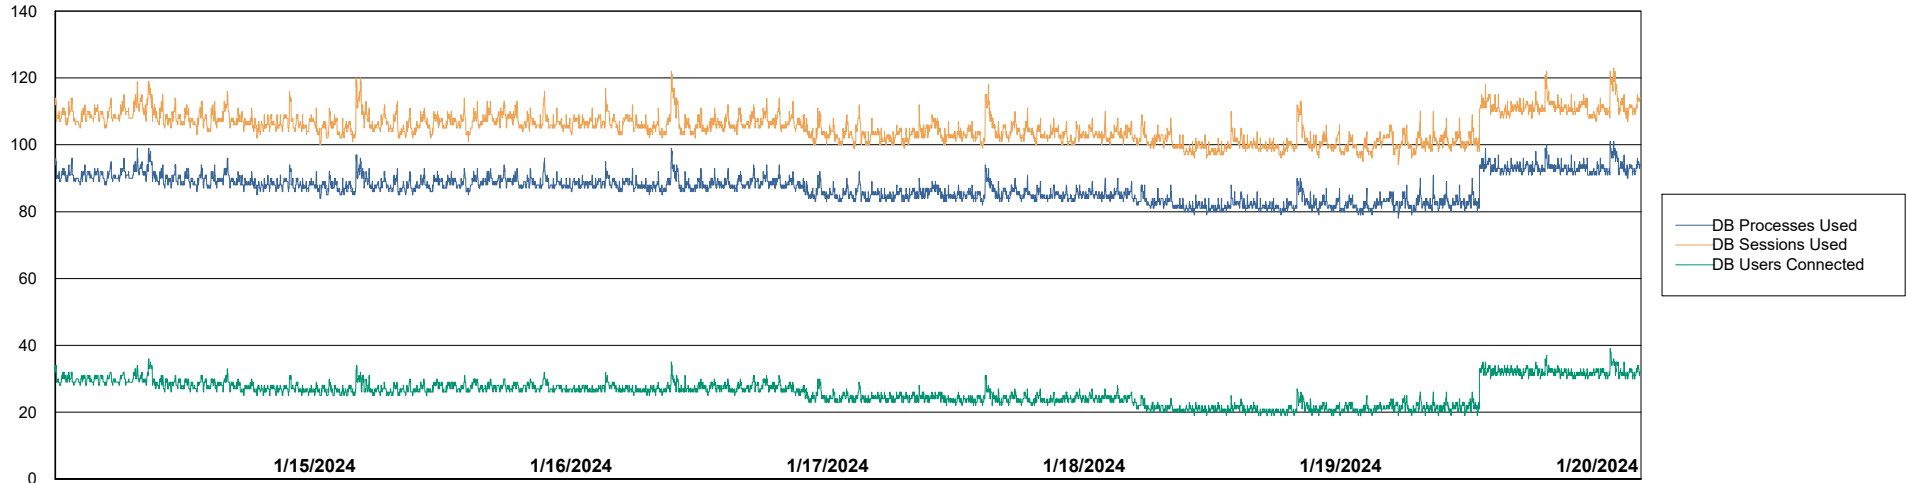

Database Performance KBR_PRD_BI-DBSRV_ABS1