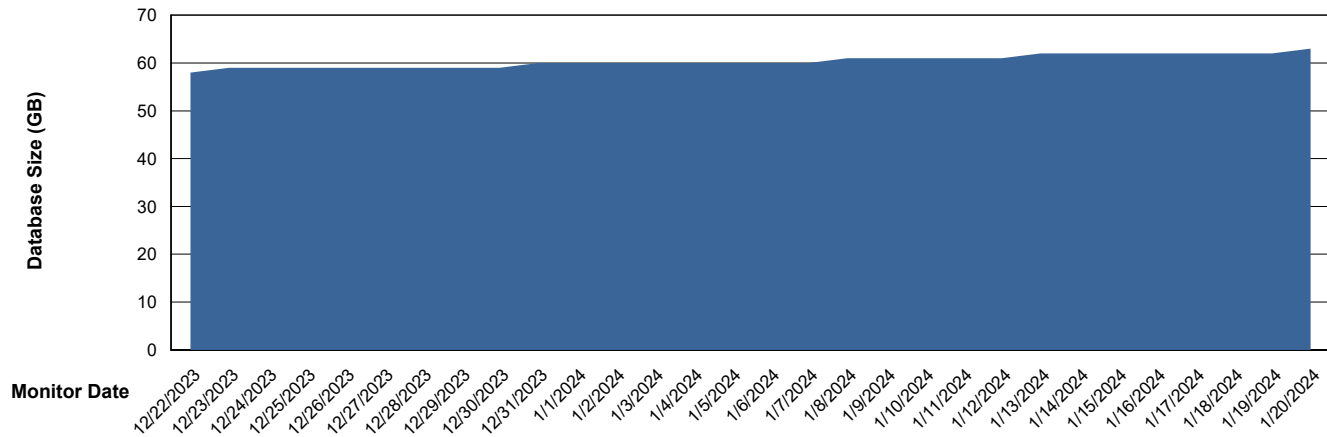

Weekly SLA Customer Report

Customer KBR_Production
Database ID 117

Database Performance KBR_PRD_DB-SRV2_HSBABS1

DB Processes Max 1,000

Weekly SLA Customer Report

Customer KBR_Production
Database ID 117

DATABASE SIZE KBR_PRD_BI-DBSRV_ABS1

Database growth over last month

DATABASE SIZE KBR_PRD_DB-SRV1_ABS1

Database growth over last month

Weekly SLA Customer Report

Customer KBR_Production
 Database ID 117

Database Tablespace KBR_PRD_BI-DBSRV_ABS1