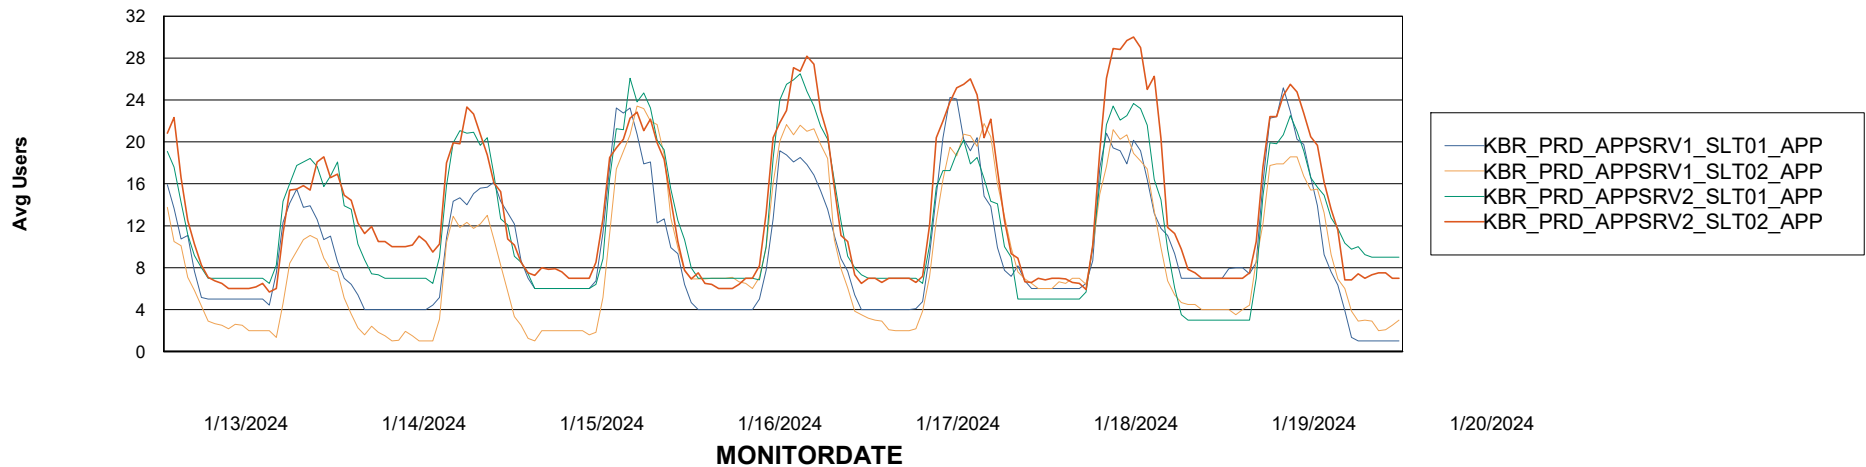

Avg memory used per ABS Server Service

Weekly SLA Customer Report

Customer KBR_Production
Database ID 117

ABSSolute Application Server Services

Avg memory used per ReportServer Service

Avg users per day per ABS server