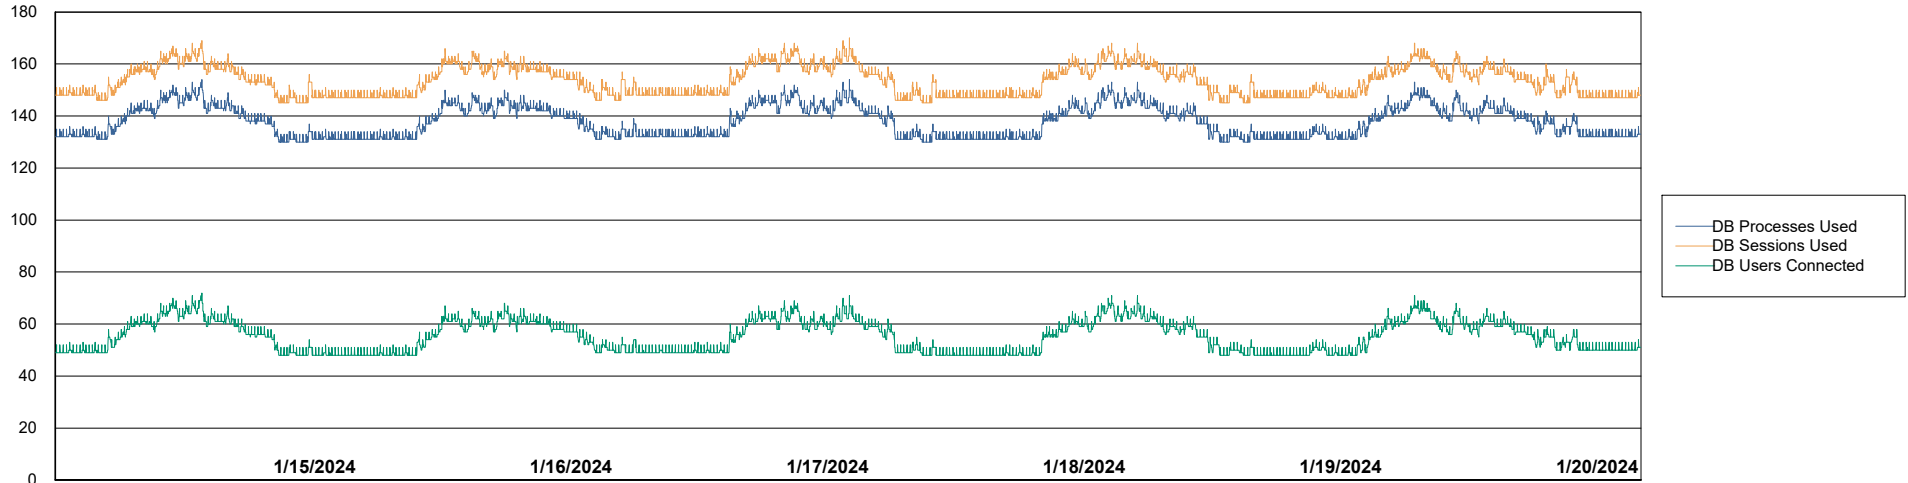

Weekly SLA Customer Report

Customer KBR_Production
Database ID 117

Harddisk Usage KBR_PRD_WEBSRV2

	Free disk space on / (%)	Total disk space on / (Gb)	Used disk space on / (Gb)	Free disk space on /boot (%)	Total disk space on /boot (Gb)	Used disk space on /boot (Gb)
1/20/2024	82	55	10	59	1	0
1/19/2024	82	55	10	59	1	0
1/18/2024	82	55	10	59	1	0
1/17/2024	82	55	10	59	1	0
1/16/2024	82	55	10	59	1	0
1/15/2024	82	55	10	59	1	0
1/14/2024	82	55	10	59	1	0

Weekly SLA Customer Report

Customer KBR_Production
Database ID 117

Database Performance KBR_PRD_BI-DBSRV_ABS1

Weekly SLA Customer Report

Customer KBR_Production
Database ID 117

Database Performance KBR_PRD_DB-SRV1_ABS1