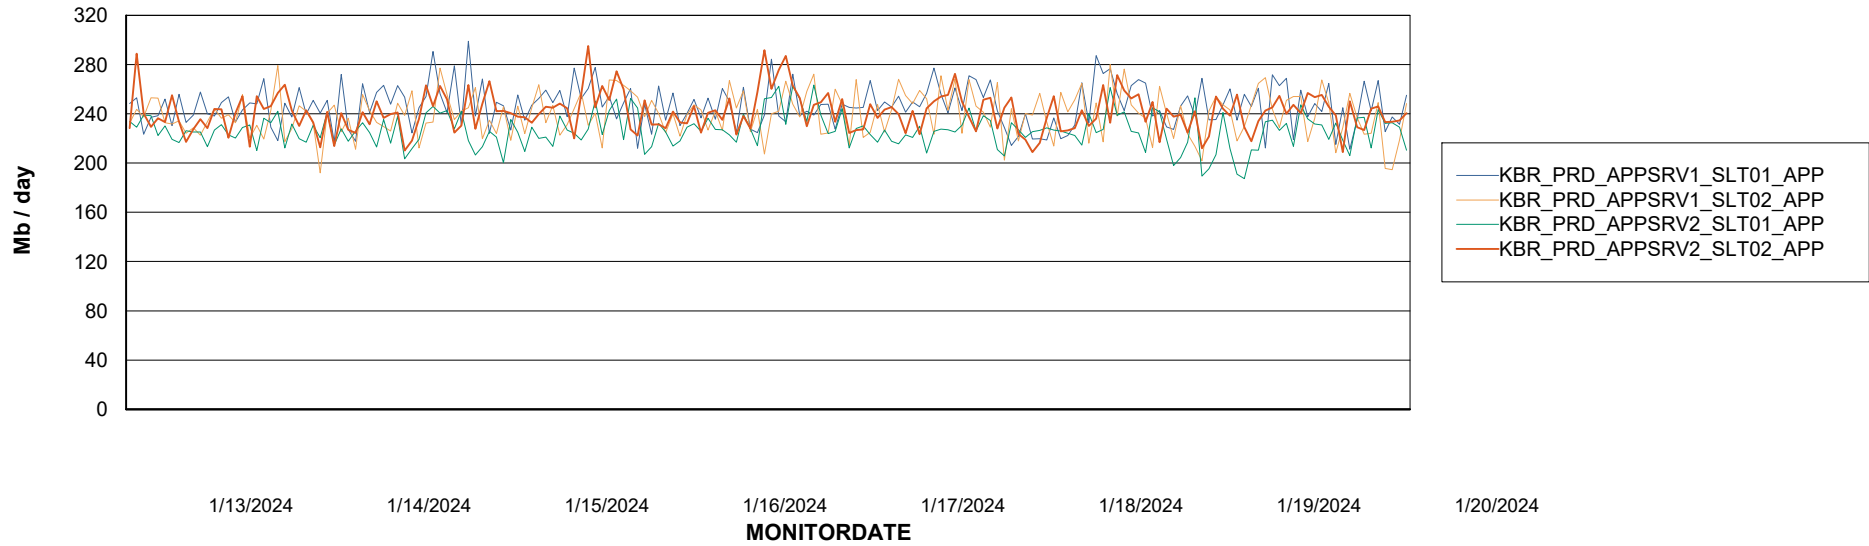

ABSSolute Application Server Services

Avg memory used per ABS Server Service