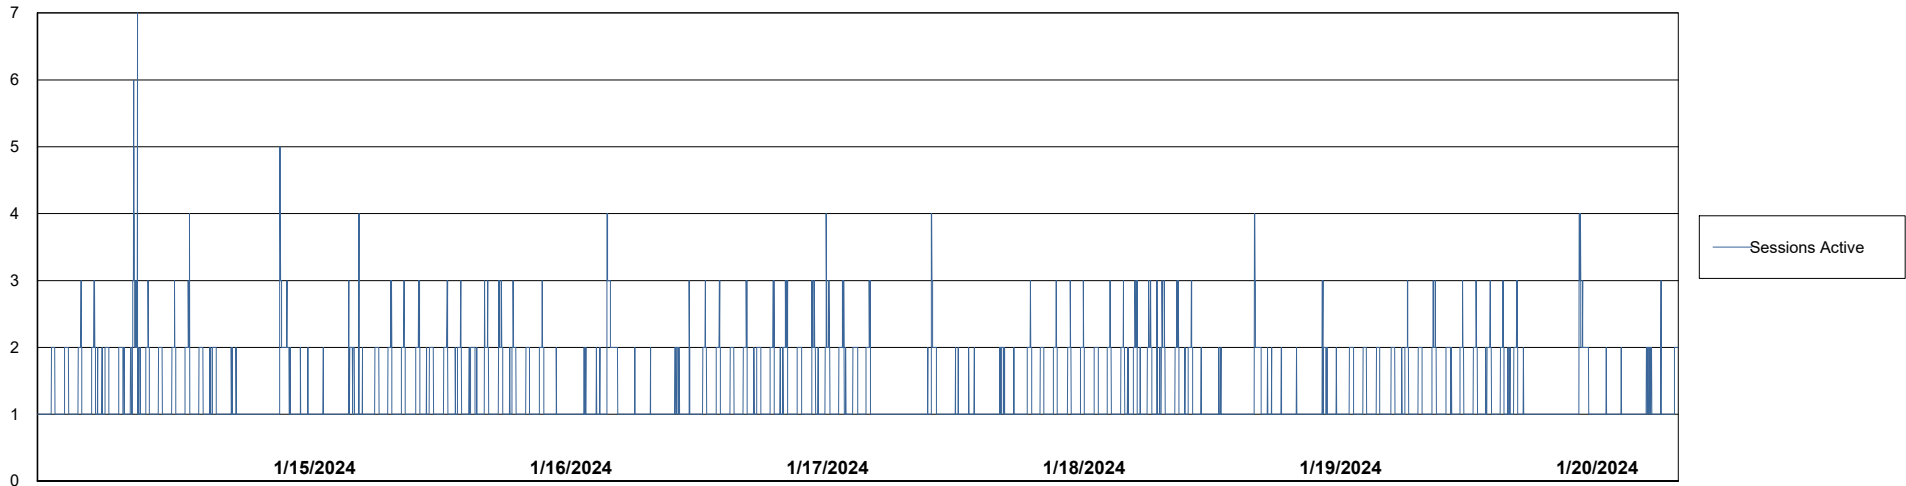

Database Performance KBR_PRD_BI-DBSRV_ABS1