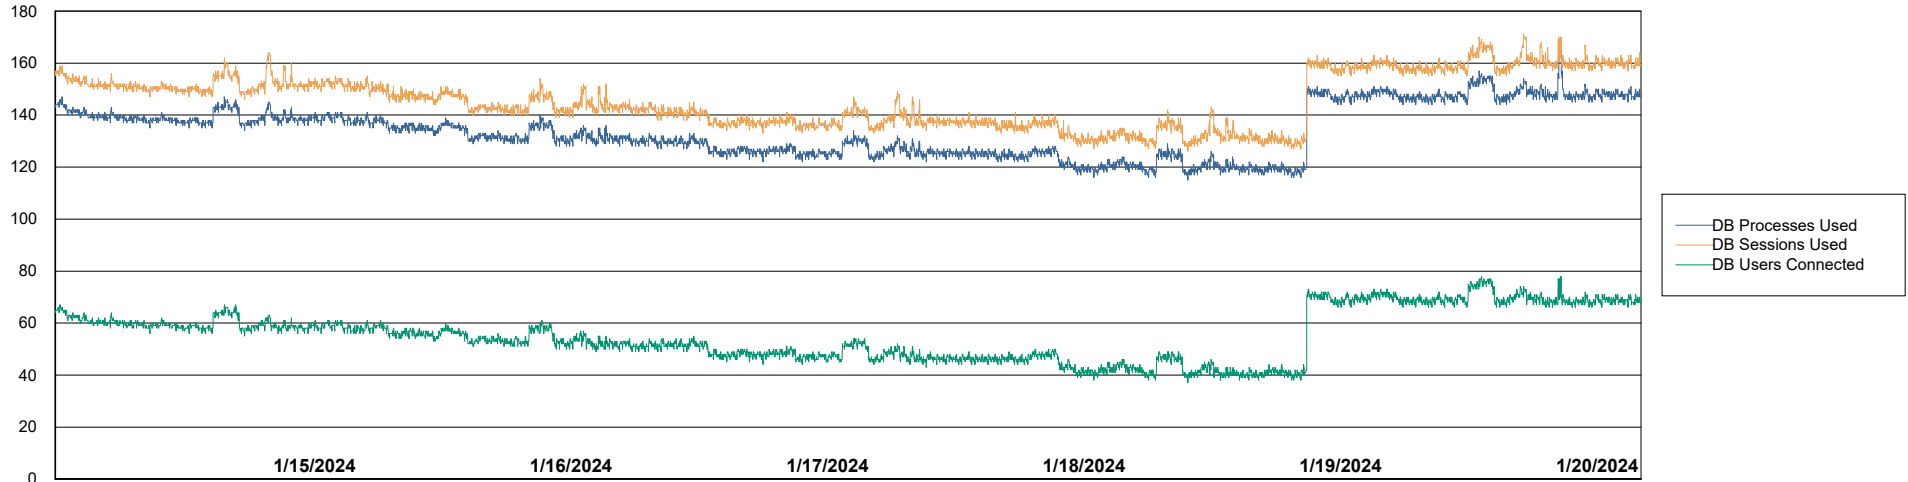

Database Performance JSG_PRD_BASHIR_DB_ABS1