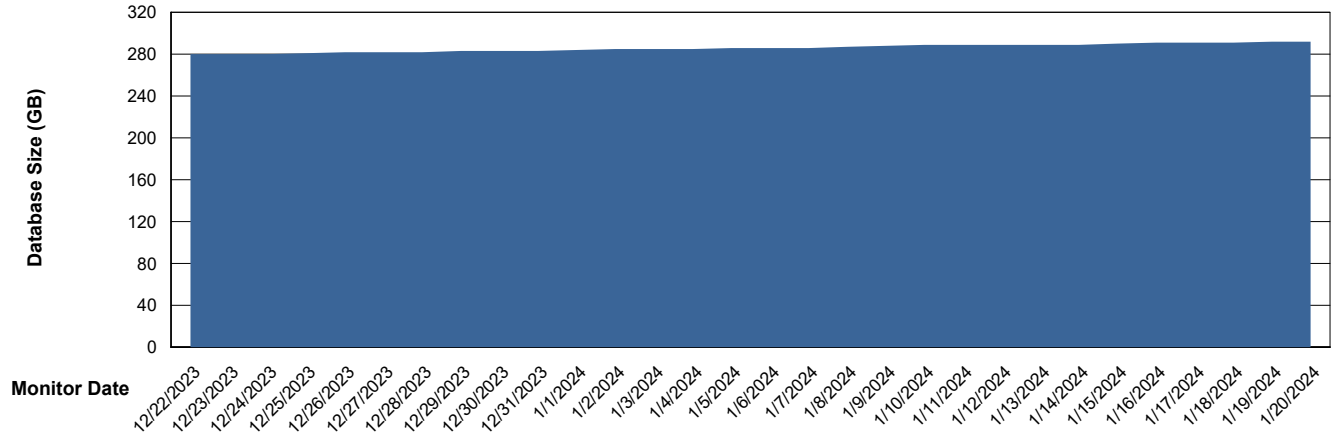

DATABASE SIZE JSG_PRD_BASHIR_DB_ABS1

Database growth over last month