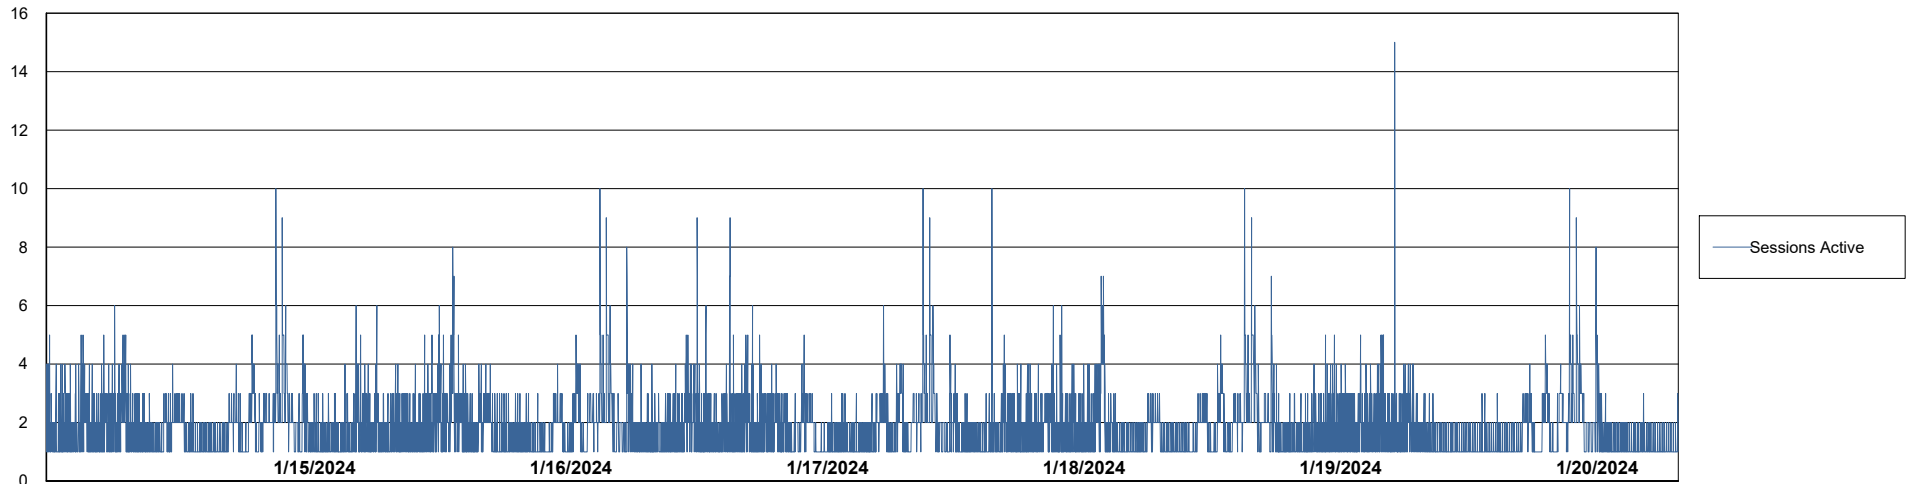

Database Performance JSG_PRD_RIKER_DB_HSBABS1