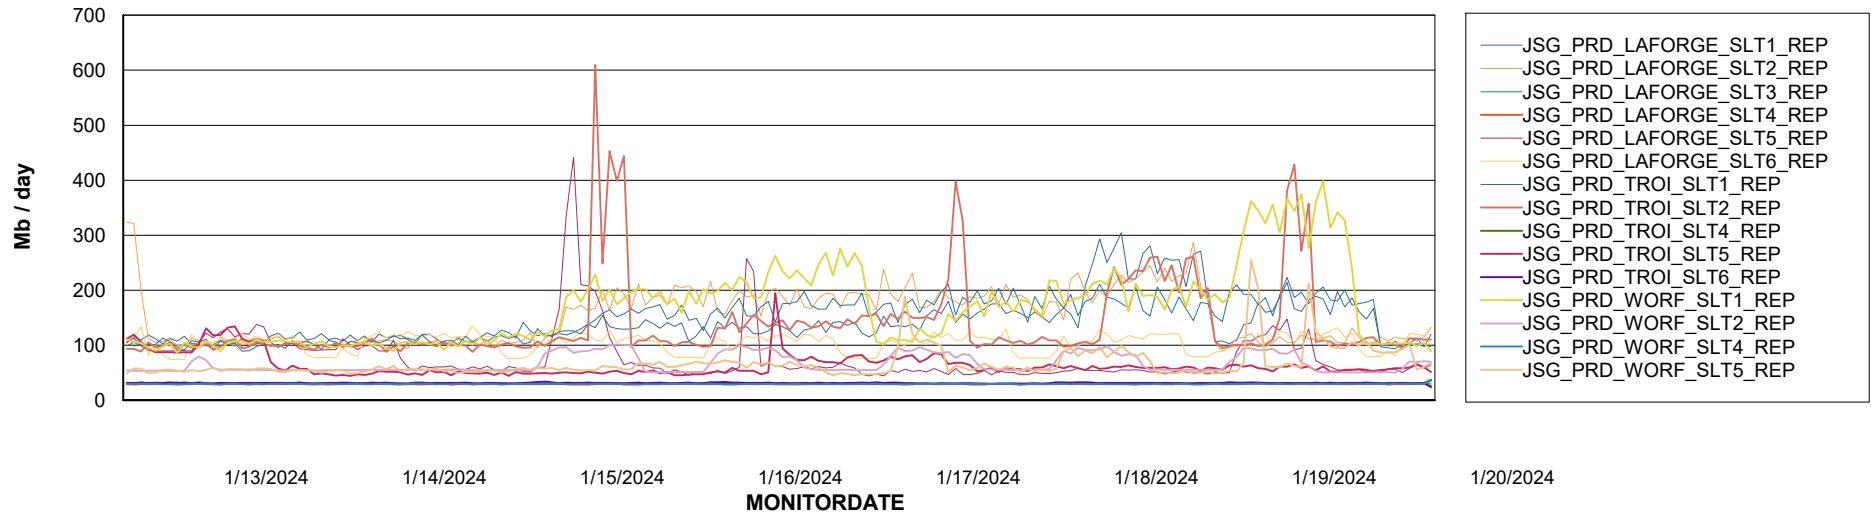

ABSSolute Application ReportServer Services

Avg memory used per ReportServer Service