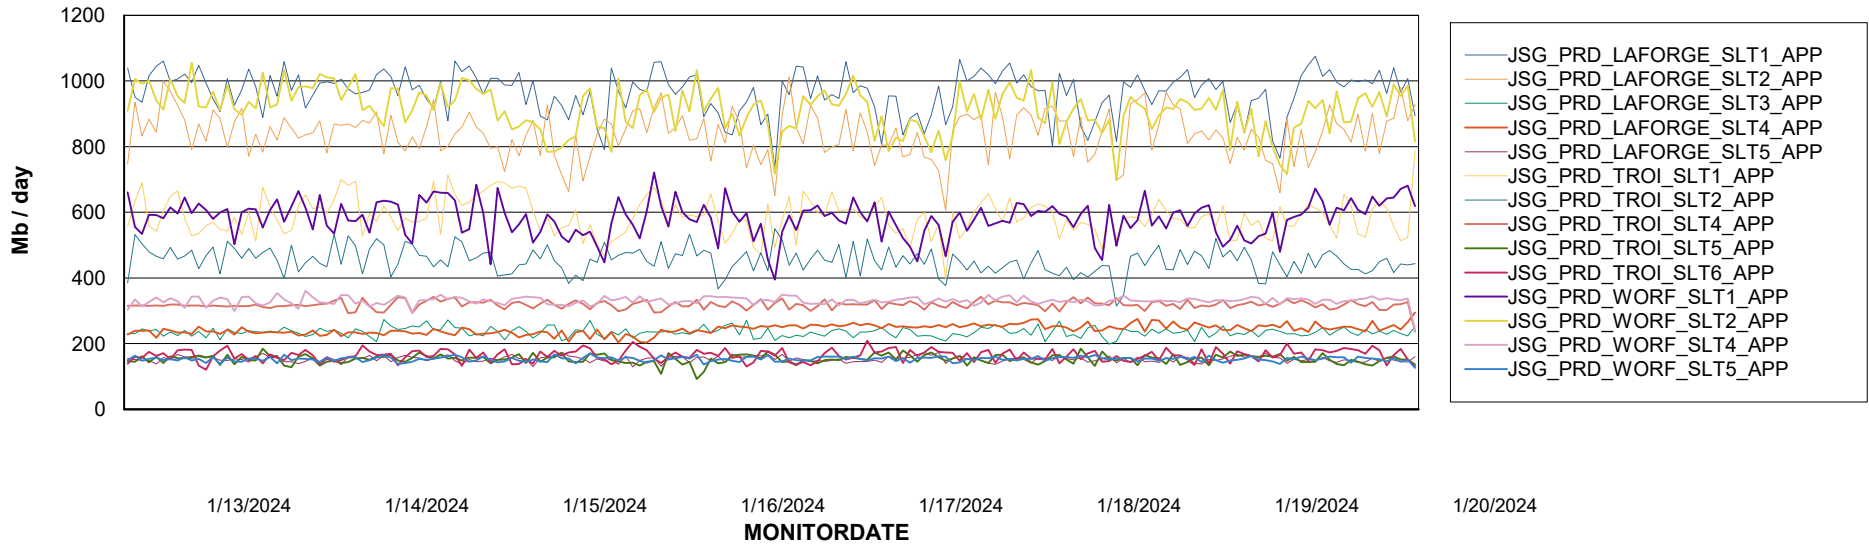

ABSSolute Application Server Services

Avg memory used per ABS Server Service