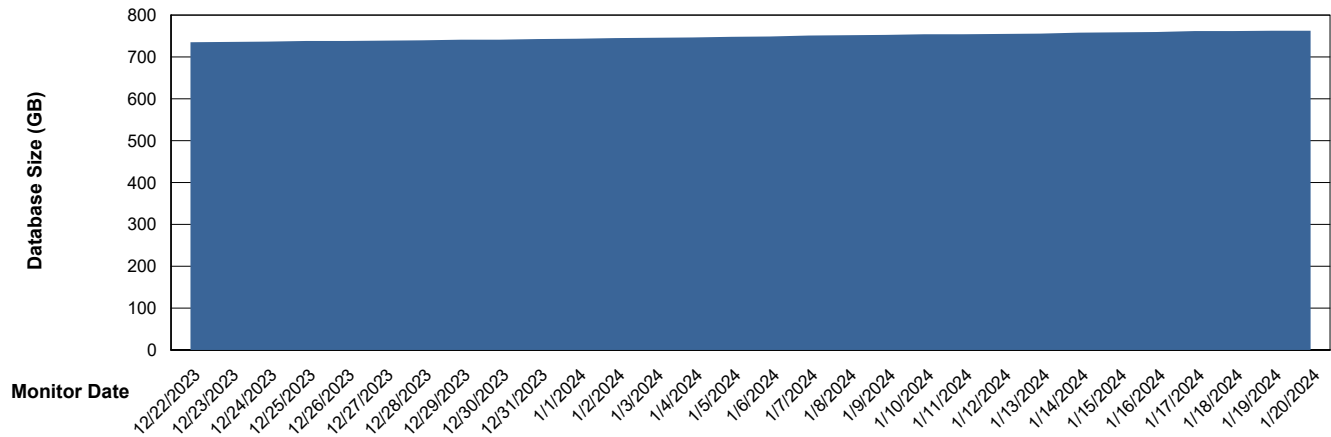

DATABASE SIZE JSG_PRD_RIKER_DB_HSBABS1

Database growth over last month