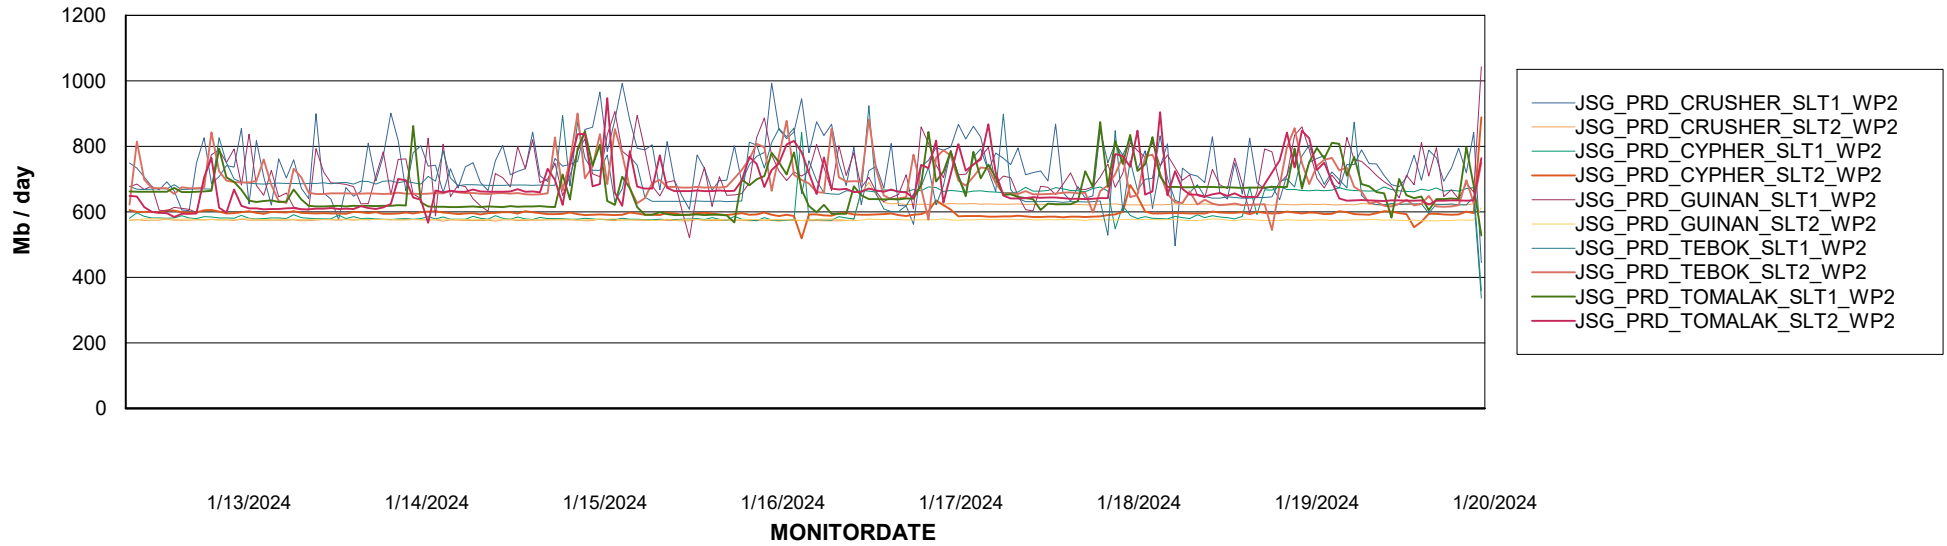

ABSSolute Web Component Services

Avg memory used per ABS Web component