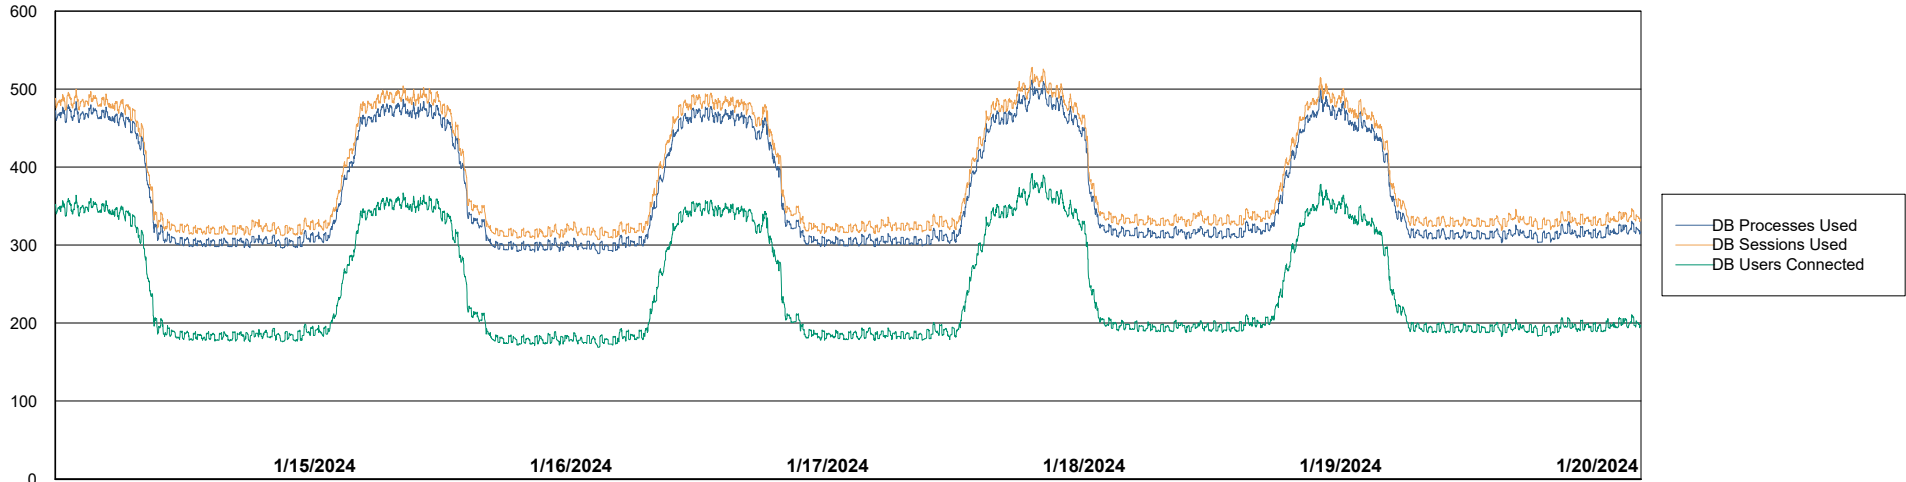

Database Performance JSG_PRD_RIKER_DB_HSBABS1