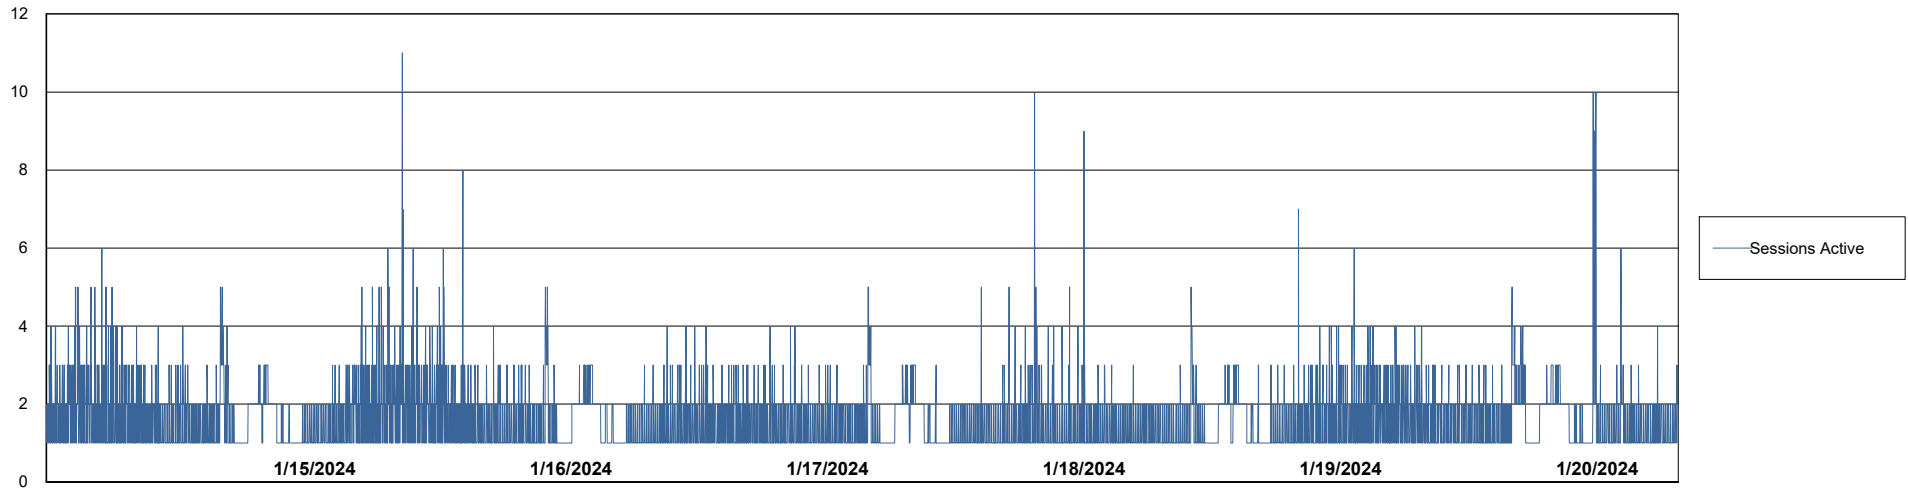

Database Performance JSG_PRD_BASHIR_DB_ABS1