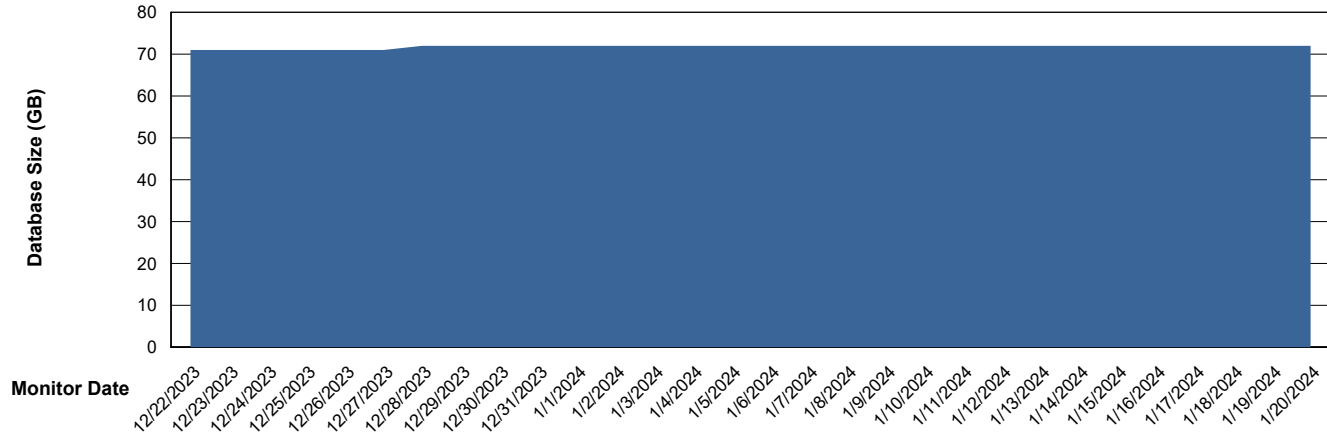

DB Processes Max 1,000
DB Sessions Max 0

Weekly SLA Customer Report

Customer ELJ Production
Database ID 72

Database Performance ELJ_PRD_FRASEQXPRDDB03_ABS1

Weekly SLA Customer Report

Customer ELJ Production
Database ID 72

DATABASE SIZE ELJ_PRD_FRASEQXPRDDB01_ABS1

Database growth over last month

DATABASE SIZE ELJ_PRD_FRASEQXPRDDB03_ABS1

Database growth over last month

Weekly SLA Customer Report

Customer ELJ Production
Database ID 72