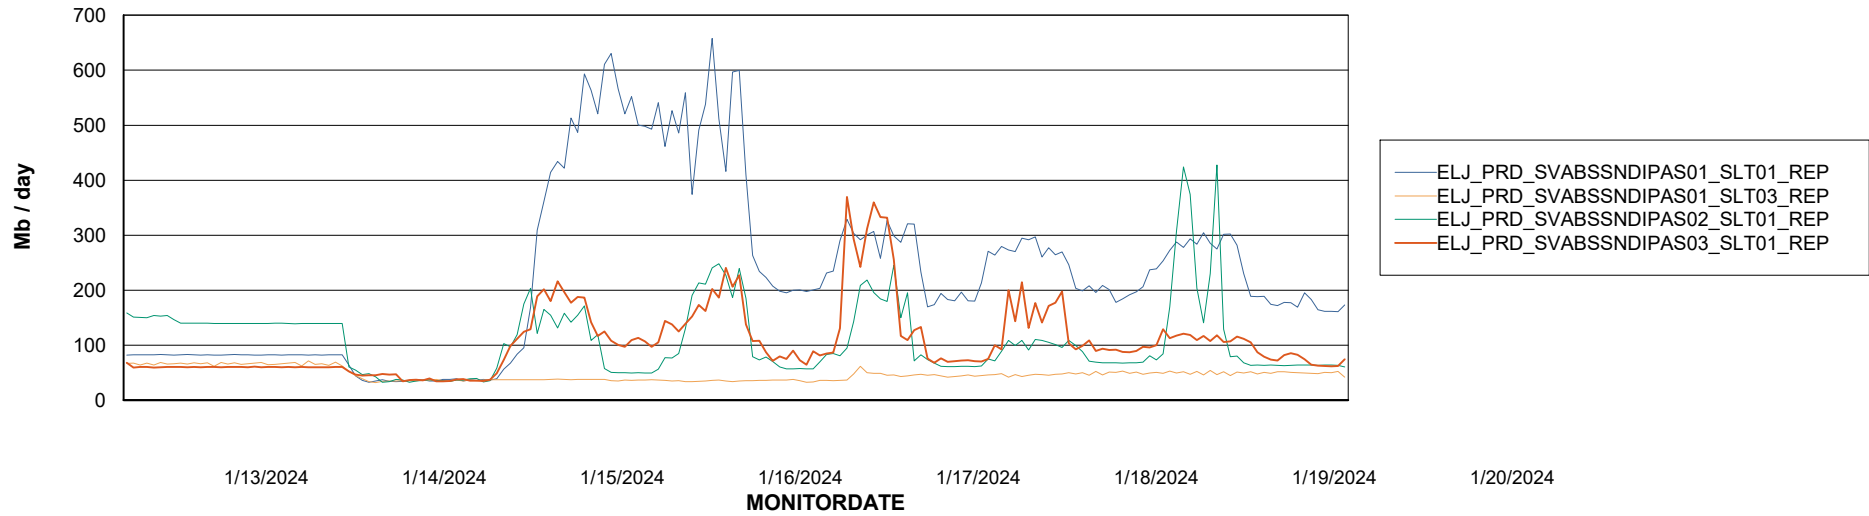

Avg memory used per ABS Server Service

Avg users per day per ABS server

Weekly SLA Customer Report

Customer ELJ Production
Database ID 72

ABSSolute Application ReportServer Services

Avg memory used per ReportServer Service