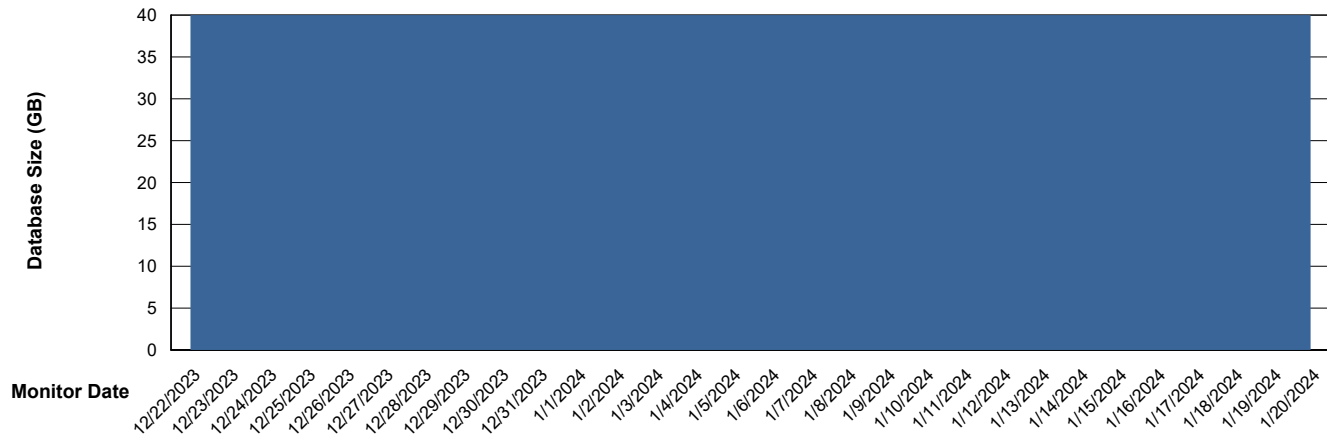

DB Processes Max 1,000
DB Sessions Max 0

Weekly SLA Customer Report

Customer ELJ Production
Database ID 72

Database Performance ELJ_PRD_FRASEQXPRDDB03_ABS1

Weekly SLA Customer Report

Customer ELJ Production
Database ID 72

DATABASE SIZE ELJ_PRD_FRASEQXPRDDB01_ABS1

Database growth over last month

DATABASE SIZE ELJ_PRD_FRASEQXPRDDB03_ABS1

Database growth over last month

Weekly SLA Customer Report

Customer ELJ Production
Database ID 72