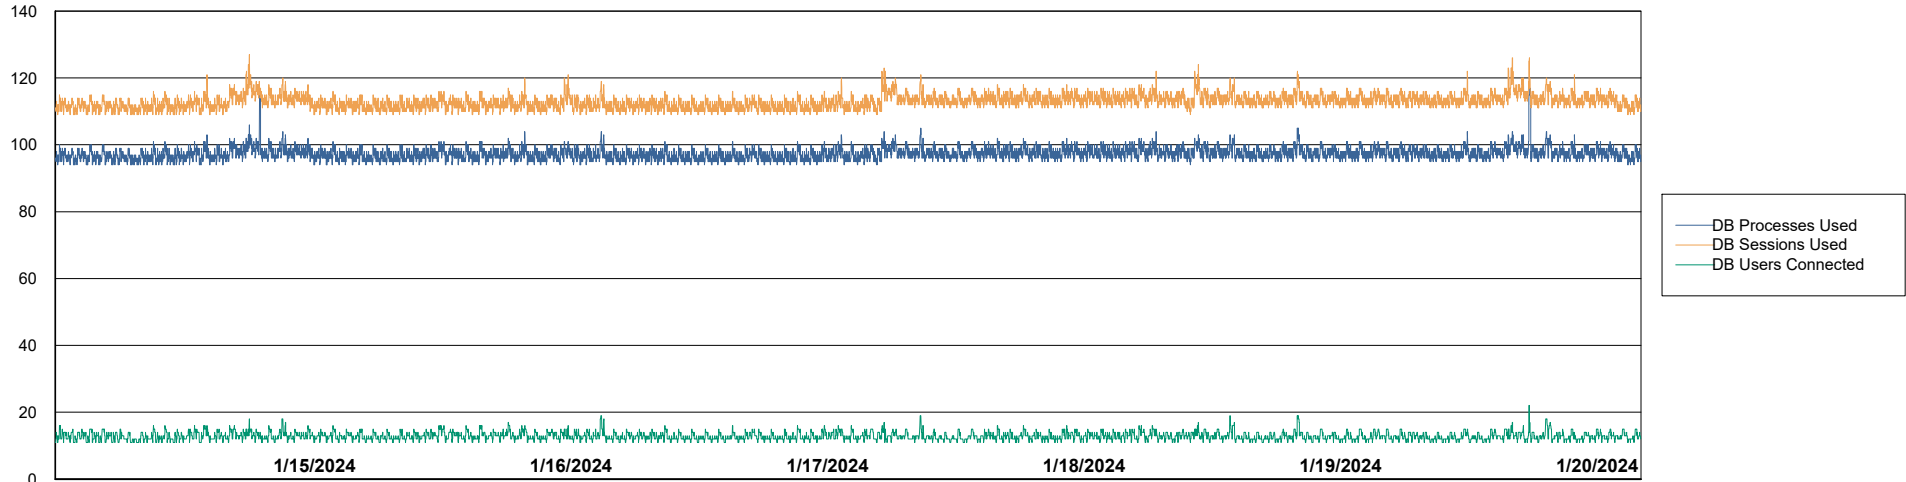

DB Processes Max 1,000
DB Sessions Max 0

Weekly SLA Customer Report

Customer ELJ Production
Database ID 72

Database Performance ELJ_PRD_FRASEQXPRDDB03_ABS1

Weekly SLA Customer Report

Customer ELJ Production
Database ID 72