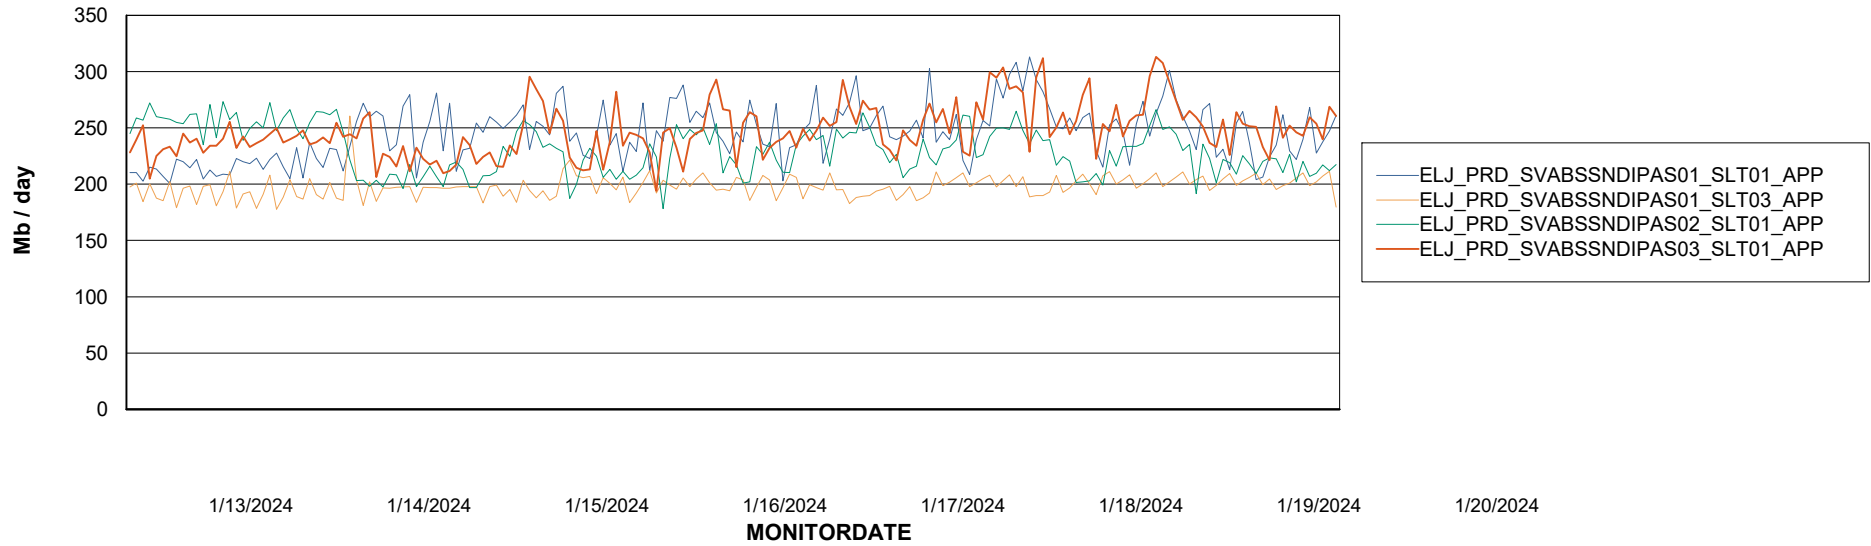

ABSSolute Application Server Services

Avg memory used per ABS Server Service