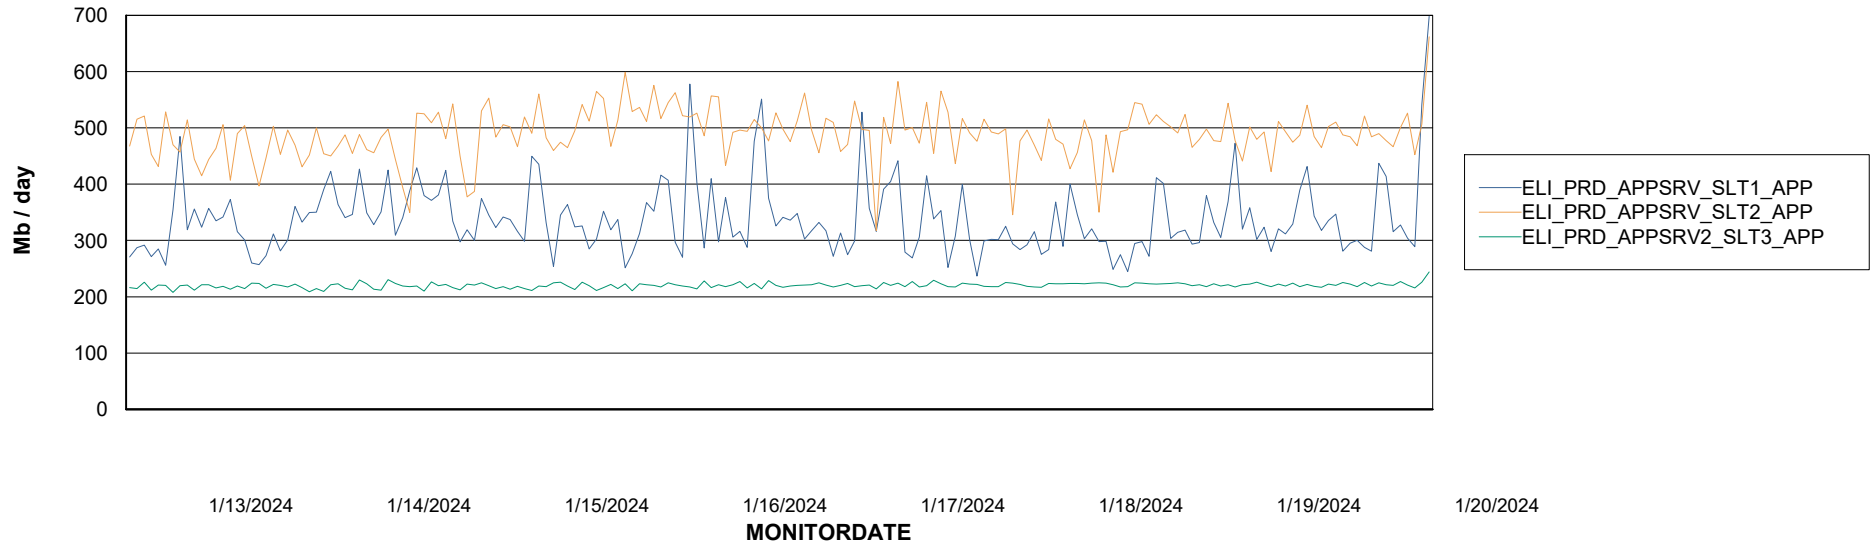

ABSSolute Application Server Services

Avg memory used per ABS Server Service