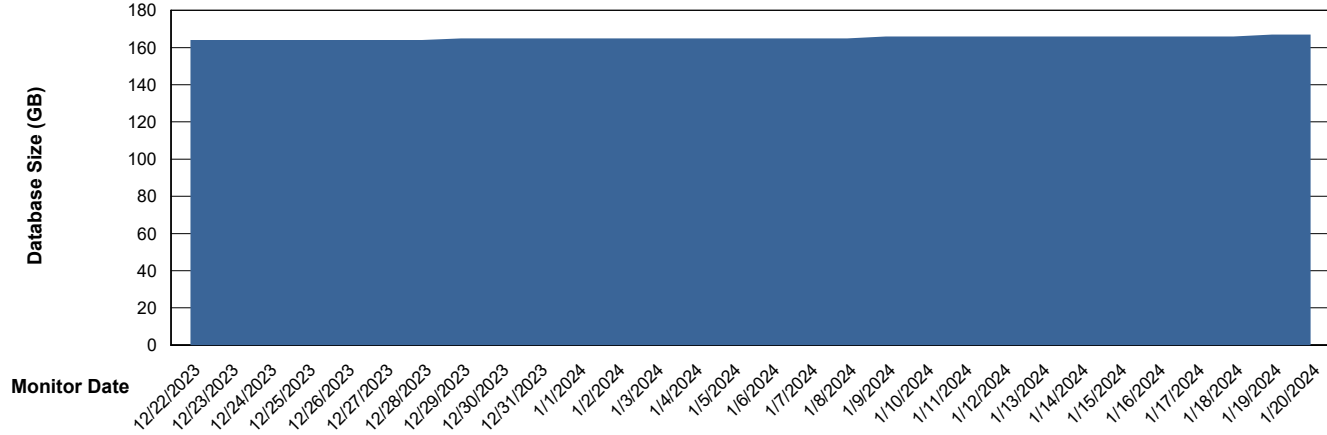

Weekly SLA Customer Report

Customer ELI_Production
Database ID 62

Database Performance ELI_PRD_STB_HSBABS1

DB Processes Max 1,000

Weekly SLA Customer Report

Customer ELI_Production
Database ID 62

DATABASE SIZE ELI_PRD_FRASEQXPRDDB04_ABS1

Database growth over last month

DATABASE SIZE ELI_PRD_Primary_ABS1

Database growth over last month

Weekly SLA Customer Report

Customer ELI_Production
 Database ID 62

Database Tablespace ELI_PRD_FRASEQXPRDDB04_ABS1