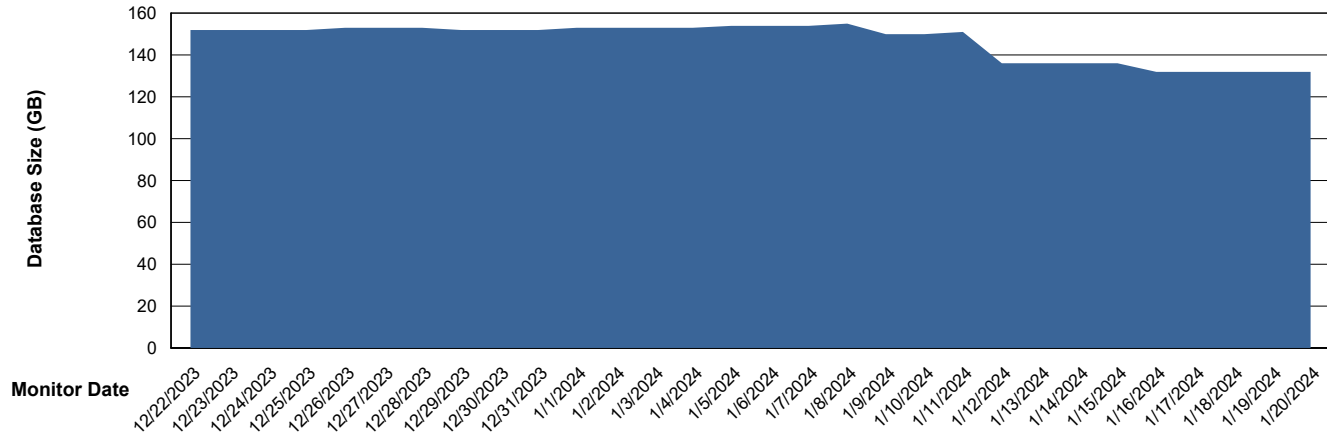

Weekly SLA Customer Report

Customer ELI_Production
Database ID 62

Database Performance ELI_PRD_STB_HSBABS1

DB Processes Max 1,000

Weekly SLA Customer Report

Customer ELI_Production
Database ID 62

DATABASE SIZE ELI_PRD_FRASEQXPRDDB04_ABS1

Database growth over last month

DATABASE SIZE ELI_PRD_Primary_ABS1

Database growth over last month

Weekly SLA Customer Report

Customer ELI_Production
 Database ID 62

Database Tablespace ELI_PRD_FRASEQXPRDDB04_ABS1