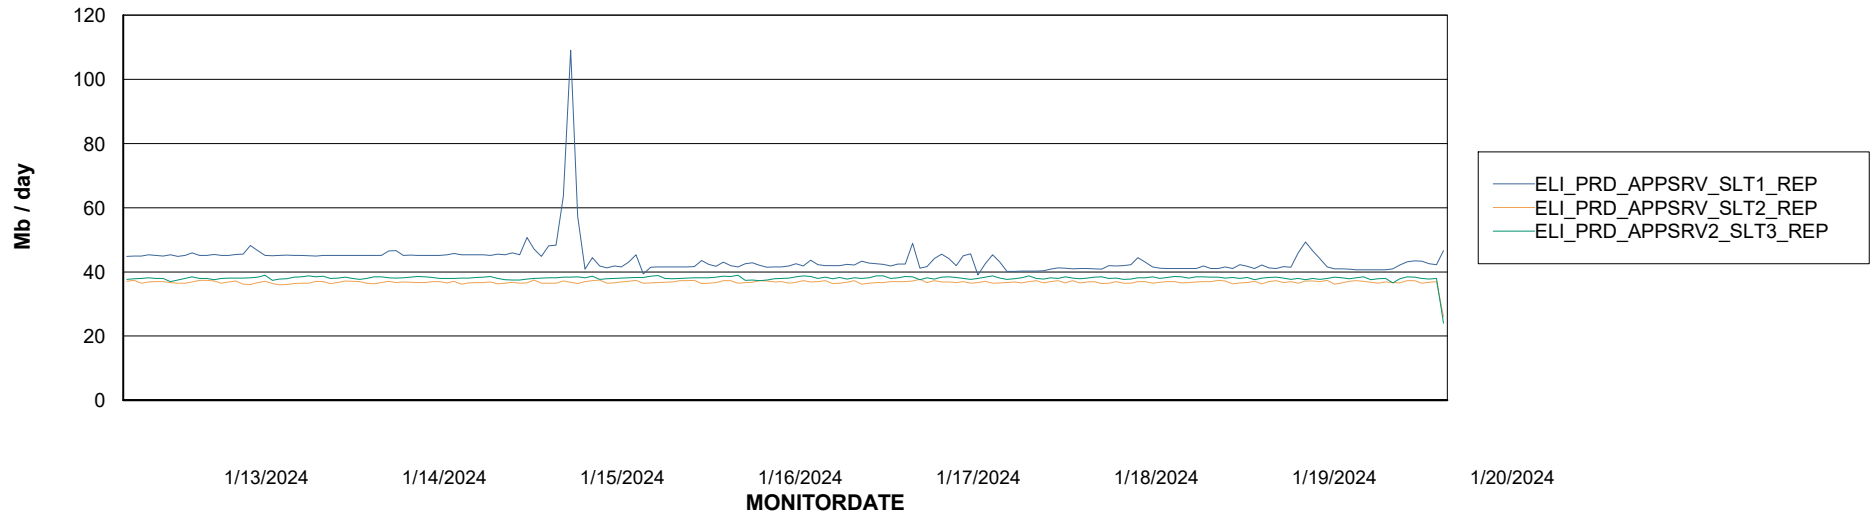

Avg memory used per ABS Server Service

Weekly SLA Customer Report

Customer ELI_Production
Database ID 62

ABSSolute Application Server Services

Avg memory used per ReportServer Service

Avg users per day per ABS server