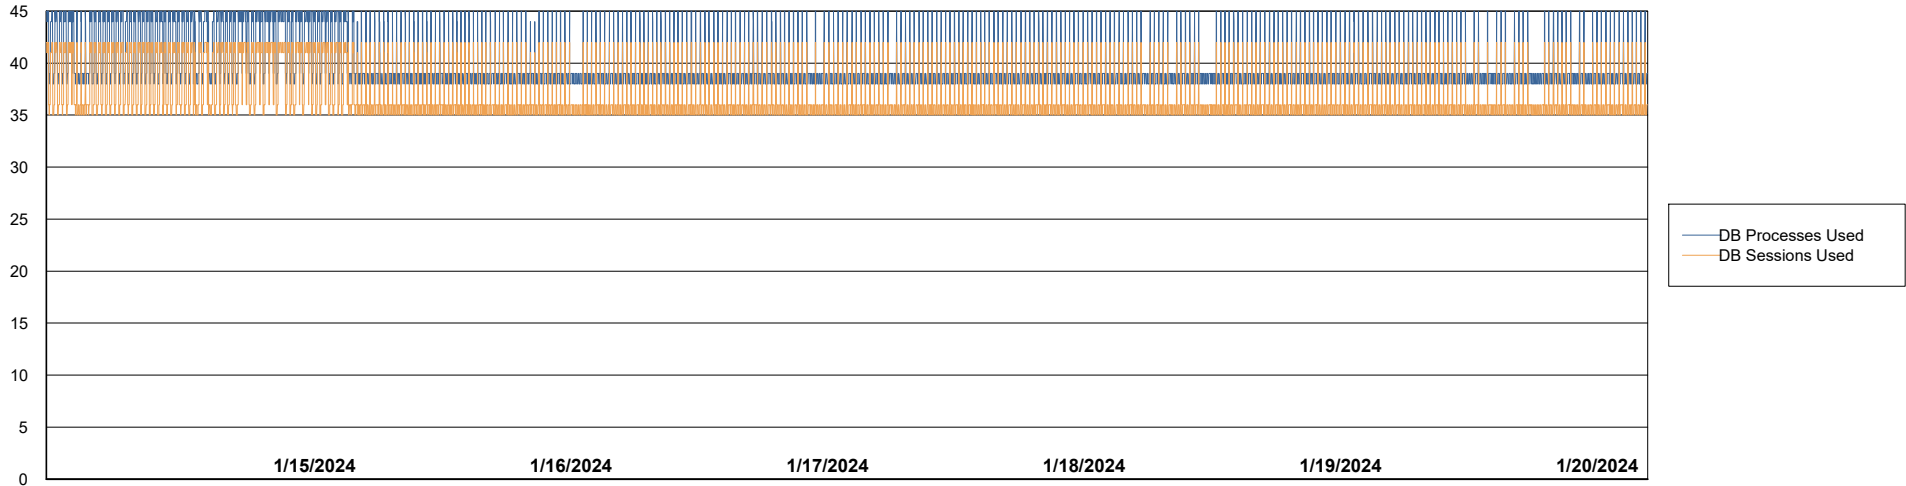

Database Performance ELI_PRD_STB_HSBABS1

DB Processes Max 1,000