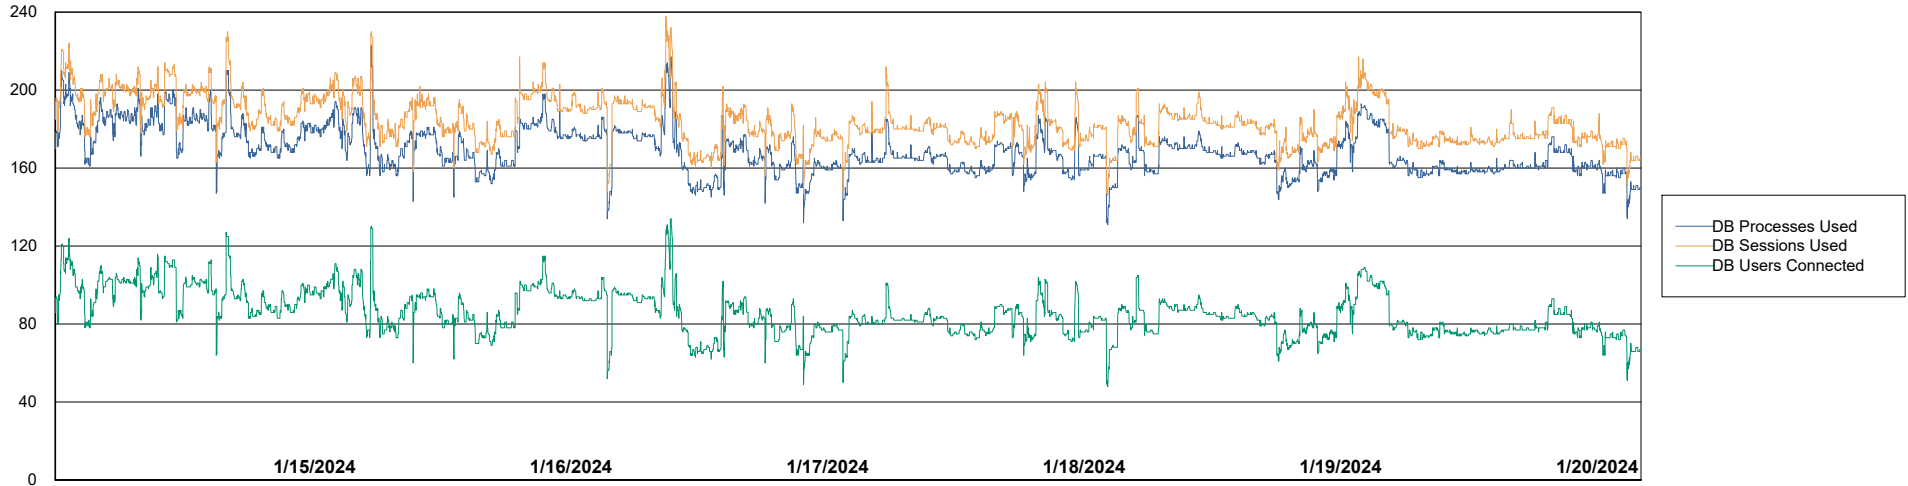

Weekly SLA Customer Report

Customer ELI_Production
Database ID 62

Database Performance ELI_PRD_FRASEQXPRDDB04_ABS1

Weekly SLA Customer Report

Customer ELI_Production
Database ID 62

Database Performance ELI_PRD_Primary_ABS1