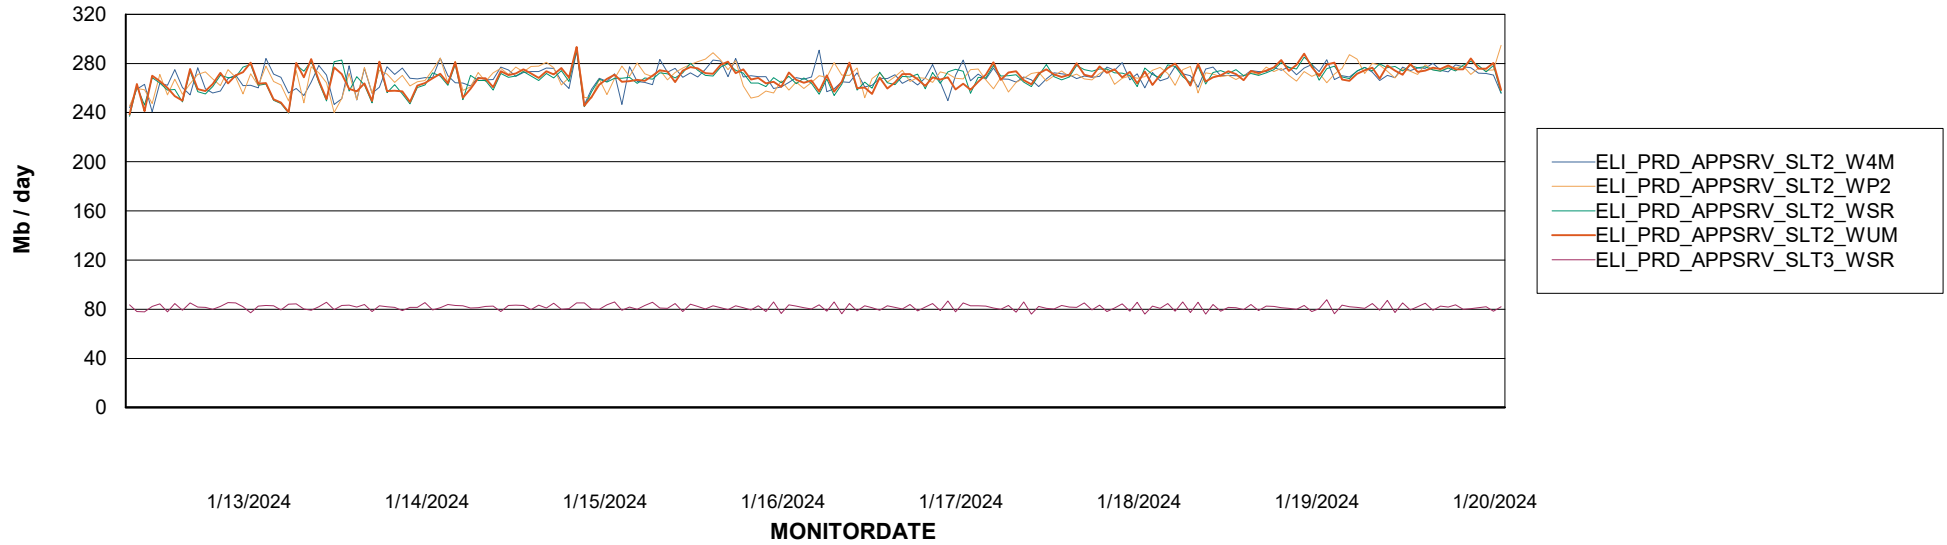

ABSSolute Application Server Services

Avg memory used per ABS Web component