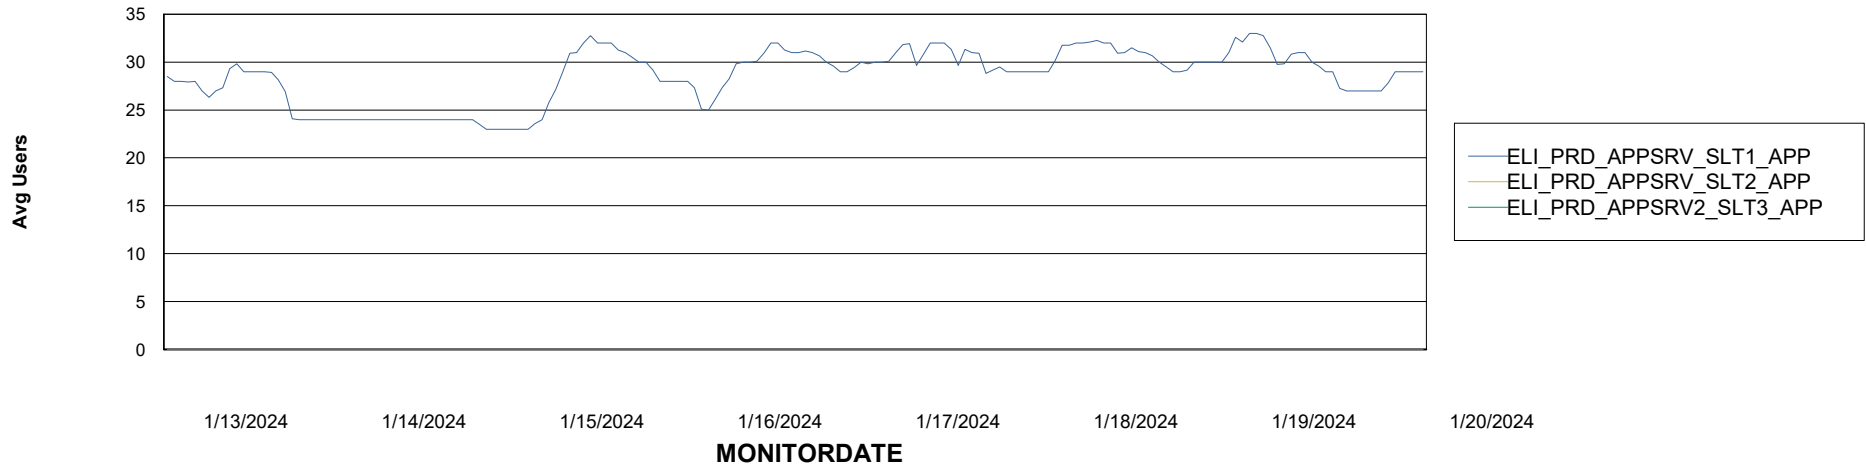

Avg memory used per ABS Server Service

Weekly SLA Customer Report

Customer ELI_Production
Database ID 62

ABSSolute Application Server Services

Avg memory used per ReportServer Service

Avg users per day per ABS server