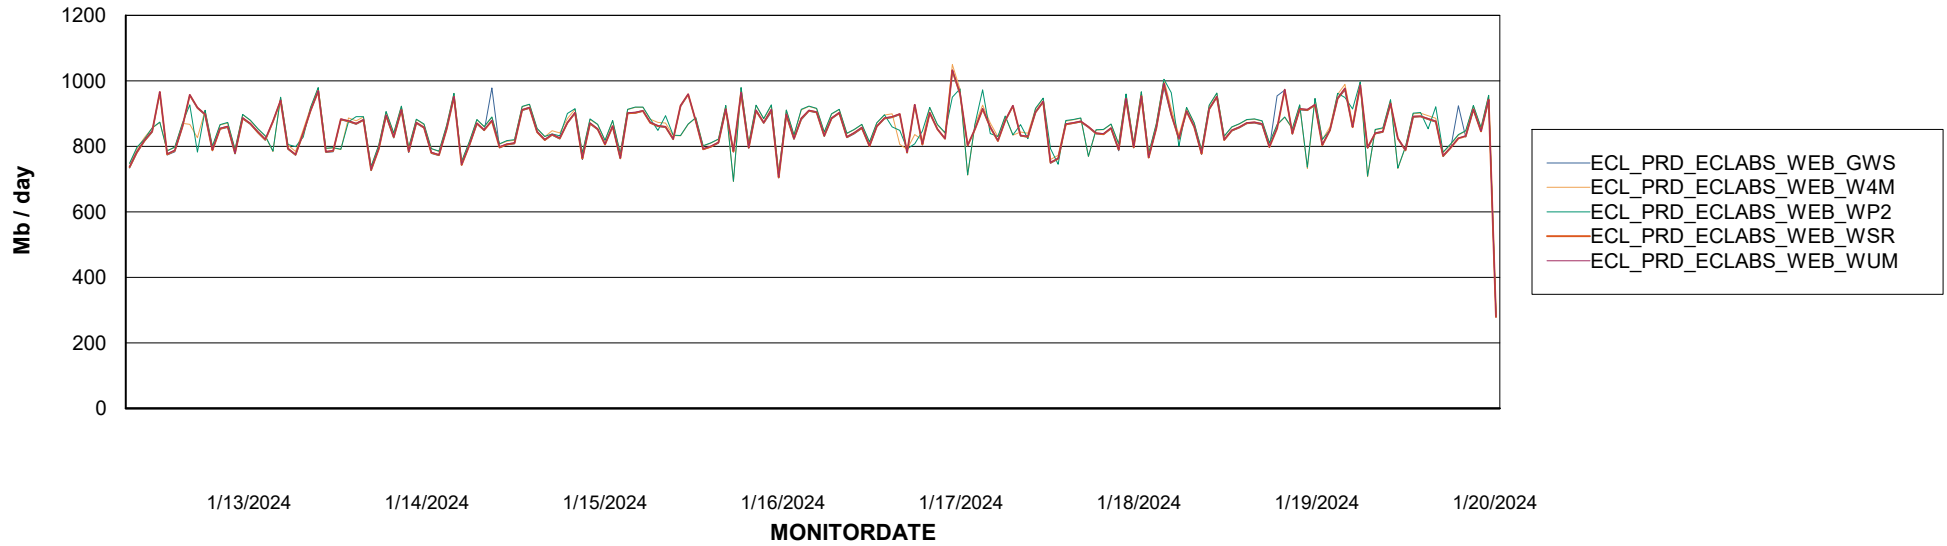

ABSSolute Web Component Services

Avg memory used per ABS Web component