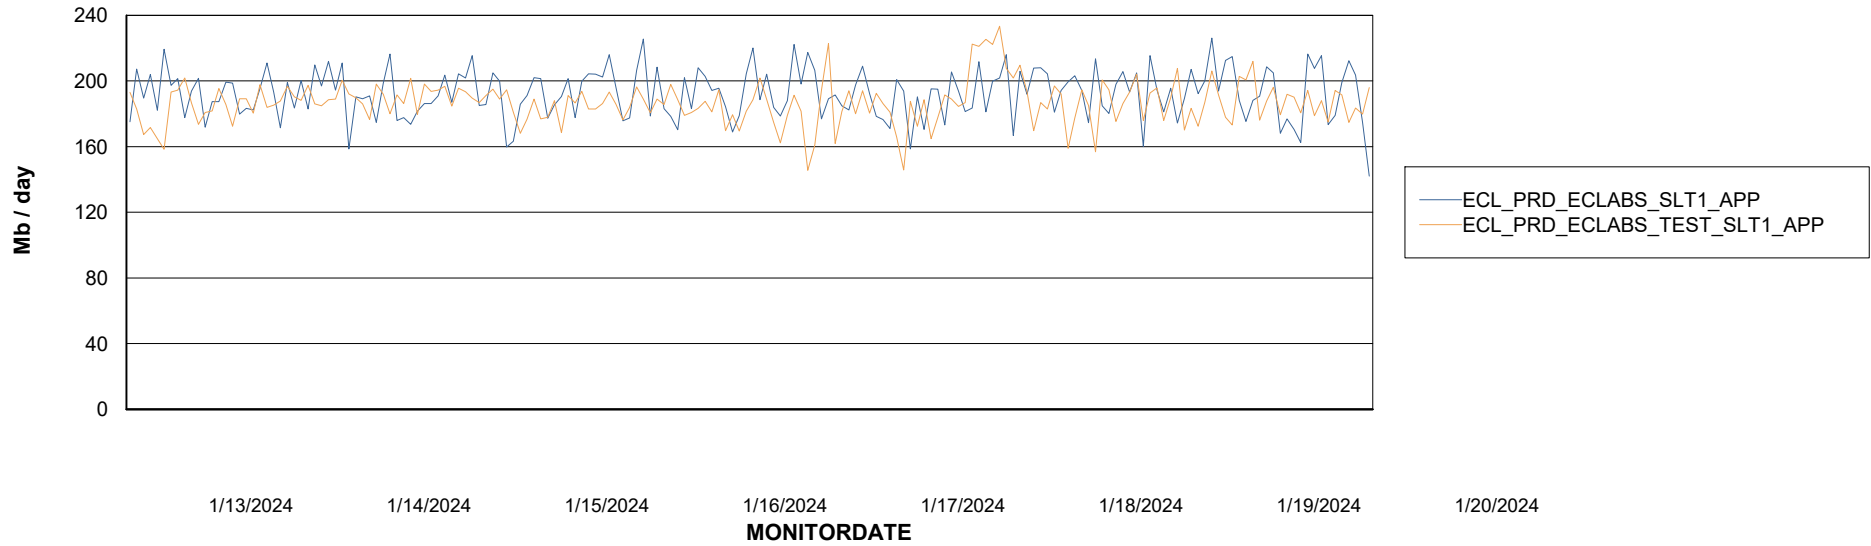

ABSSolute Application Server Services

Avg memory used per ABS Server Service