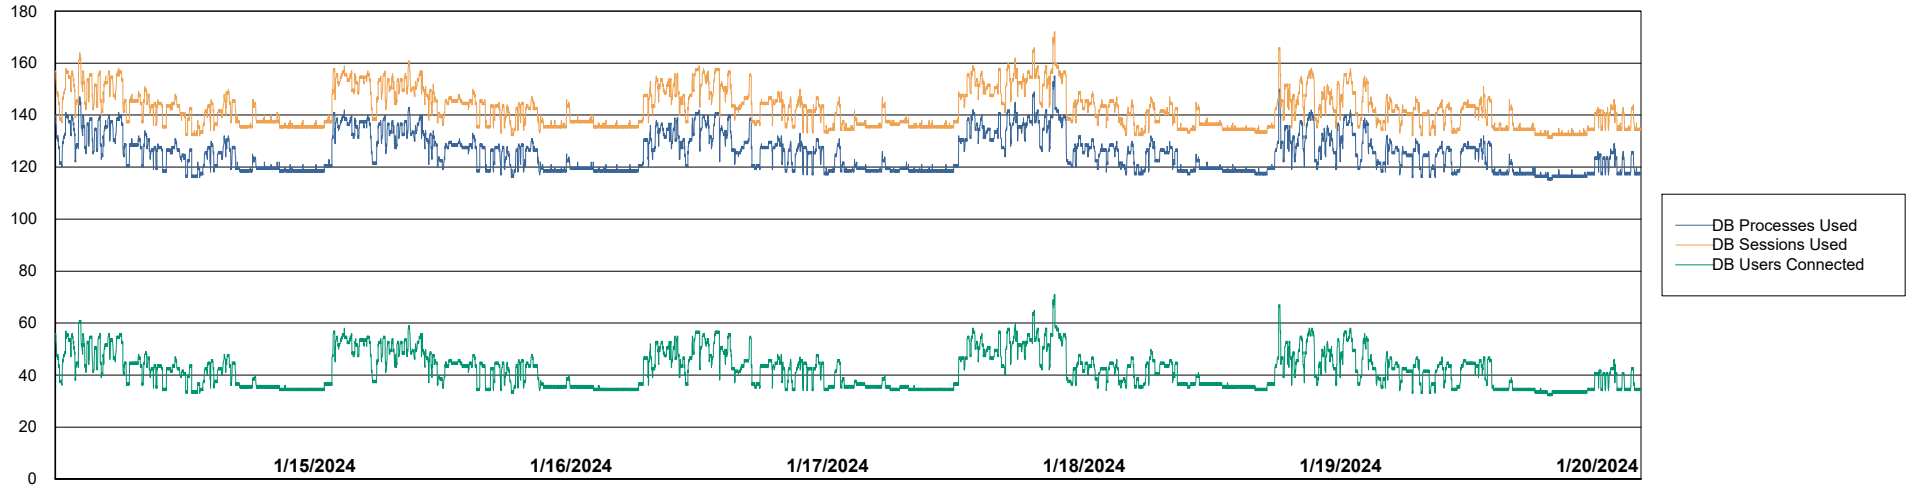

Weekly SLA Customer Report

Customer ECL_Production
Database ID 156

Harddisk Usage ECL_PRD_ECLABS-WEB

	Free disk space on C: (%)	Total disk space on C: (Gb)	Used disk space on C: (Gb)
1/20/2024	50	99	50
1/19/2024	50	99	50
1/18/2024	50	99	50
1/17/2024	50	99	50
1/16/2024	50	99	49
1/15/2024	51	99	49
1/14/2024	51	99	49

Weekly SLA Customer Report

Customer ECL_Production
Database ID 156

Database Performance ECL_PRD_ECLABS_ABS1

Weekly SLA Customer Report

Customer ECL_Production
Database ID 156

Database Performance ECL_PRD_ECLABS-TEST_HSBABS1