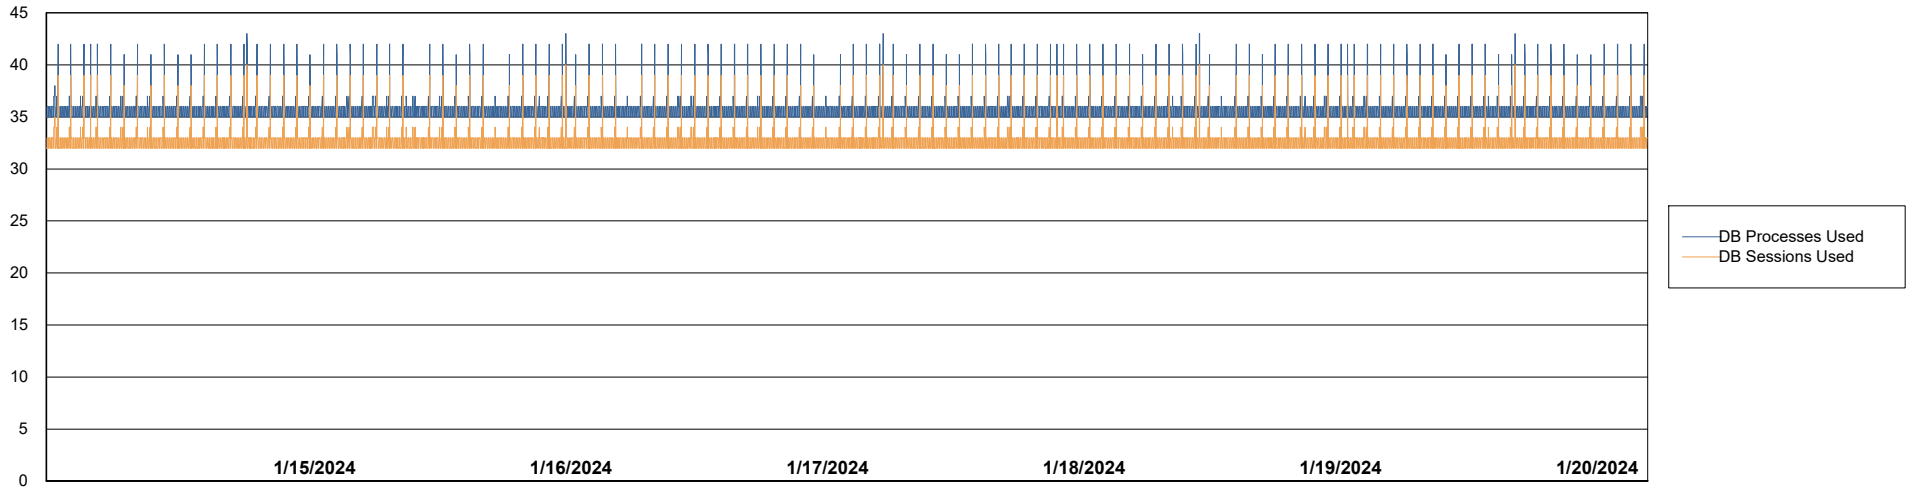

Weekly SLA Customer Report

Customer ECL_Production
Database ID 156

Database Performance ECL_PRD_ECLABS_ABS1

Weekly SLA Customer Report

Customer ECL_Production
Database ID 156

Database Performance ECL_PRD_ECLABS-TEST_HSBABS1

DB Processes Max 1,000

Weekly SLA Customer Report

Customer ECL_Production
 Database ID 156

DATABASE SIZE ECL_PRD_ECLABS_ABS1

Database growth over last month

Database Tablespace ECL_PRD_ECLABS_ABS1

Date	Tablespace Name	Filesize (Gb)	Usedsize (Gb)	Percentage free
1/20/2024	ABSDATA	81	55	32
	INDX	10	6	37
1/19/2024	ABSDATA	81	55	32
	INDX	10	6	37
1/18/2024	ABSDATA	81	55	32
	INDX	10	6	37
1/17/2024	ABSDATA	81	55	32
	INDX	10	6	37
1/16/2024	ABSDATA	81	55	32
	INDX	10	6	37
1/15/2024	ABSDATA	81	55	32
	INDX	10	6	37
1/14/2024	ABSDATA	81	55	32
	INDX	10	6	37