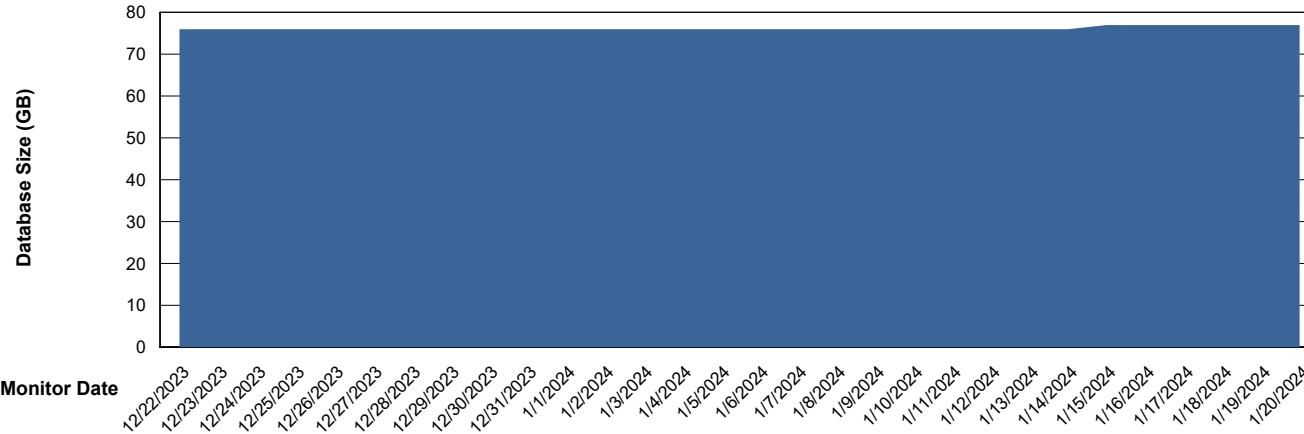

DB Processes Max 1,000

Weekly SLA Customer Report

Customer ECL_Production
 Database ID 156

DATABASE SIZE ECL_PRD_ECLABS_ABS1

Database growth over last month

Database Tablespace ECL_PRD_ECLABS_ABS1

Date	Tablespace Name	Filesize (Gb)	Usedsize (Gb)	Percentage free
1/20/2024	ABSDATA	81	55	32
	INDX	10	6	37
1/19/2024	ABSDATA	81	55	32
	INDX	10	6	37
1/18/2024	ABSDATA	81	55	32
	INDX	10	6	37
1/17/2024	ABSDATA	81	55	32
	INDX	10	6	37
1/16/2024	ABSDATA	81	55	32
	INDX	10	6	37
1/15/2024	ABSDATA	81	55	32
	INDX	10	6	37
1/14/2024	ABSDATA	81	55	32
	INDX	10	6	37

Weekly SLA Customer Report

Customer ECL_Production
Database ID 156

Standby Database Health ECL_Production

Recovery lag for last 7 days

Weekly SLA Customer Report

Customer ECL_Production
Database ID 156

ABSSolute Application Server Services