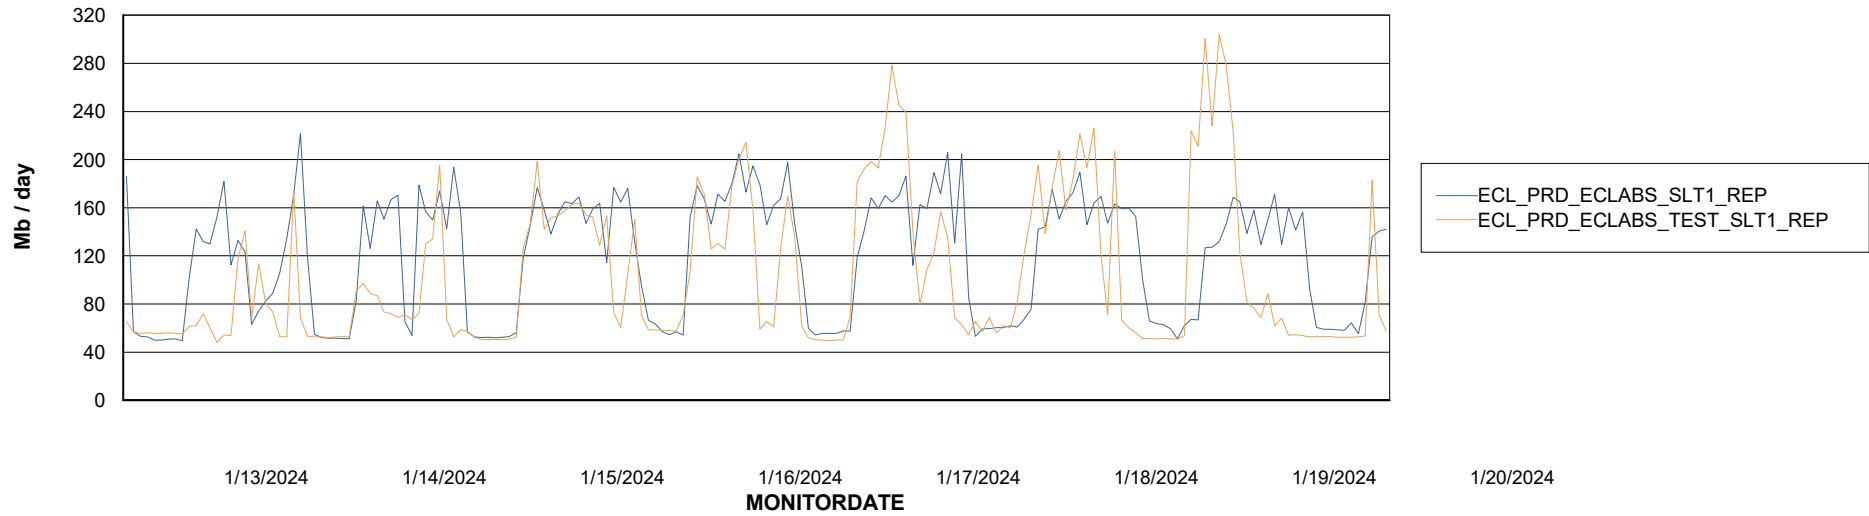

Avg memory used per ABS Server Service

Avg users per day per ABS server

Weekly SLA Customer Report

Customer ECL_Production
Database ID 156

ABSSolute Application ReportServer Services

Avg memory used per ReportServer Service