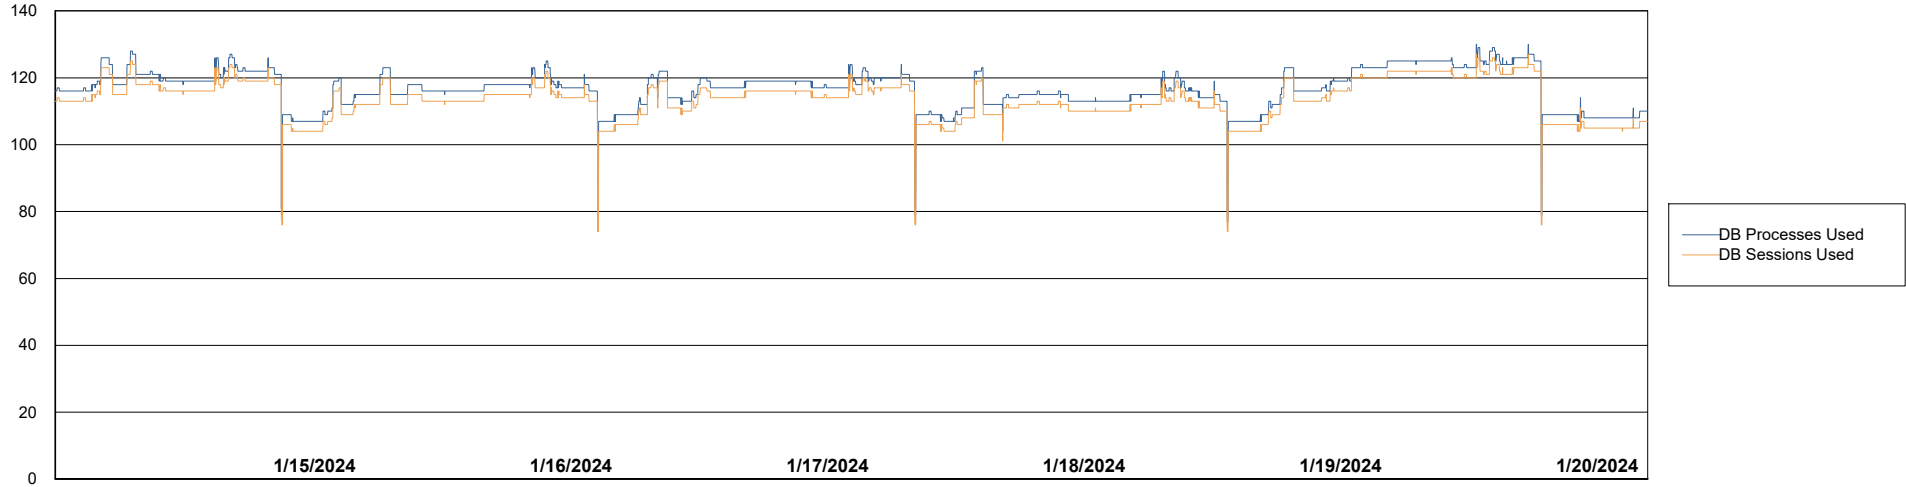

Database Performance DFD_PRD_S-S-ORACLE01-F_ABS1

DB Processes Max 4
DB Processes Max 600