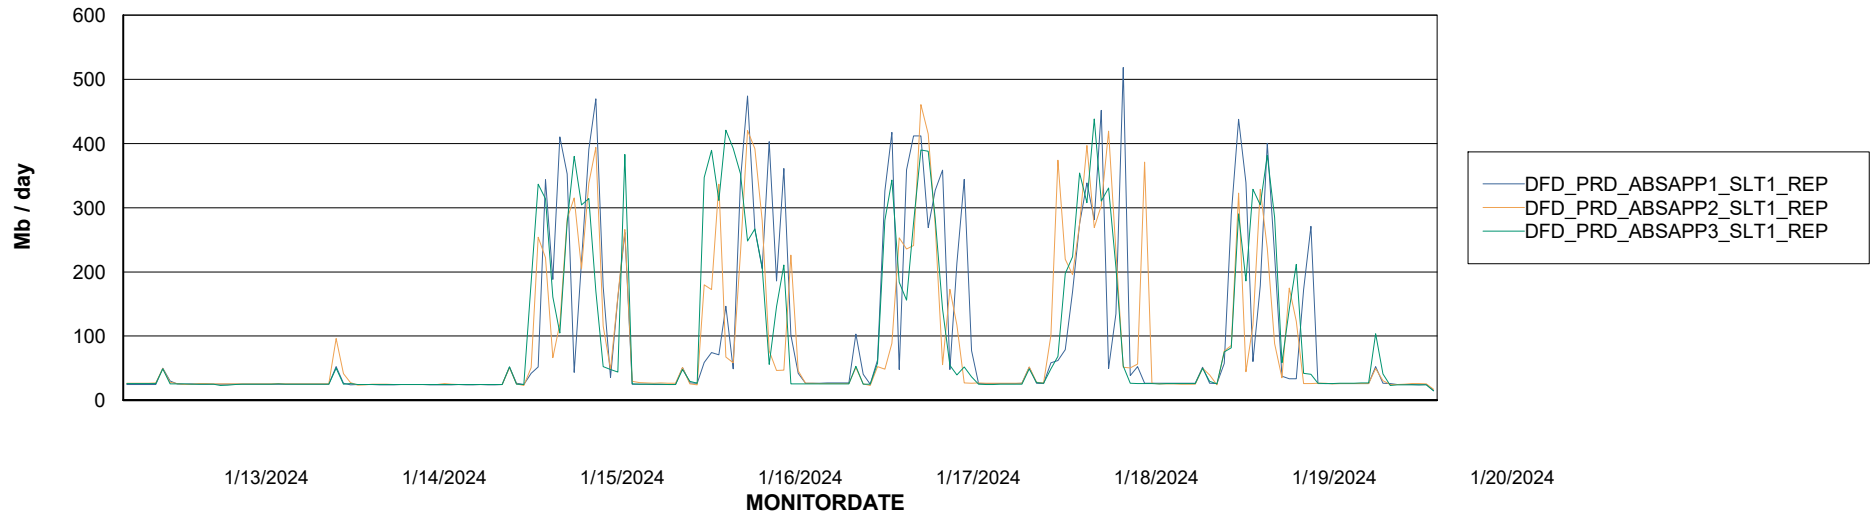

ABSSolute Application ReportServer Services

Avg memory used per ReportServer Service