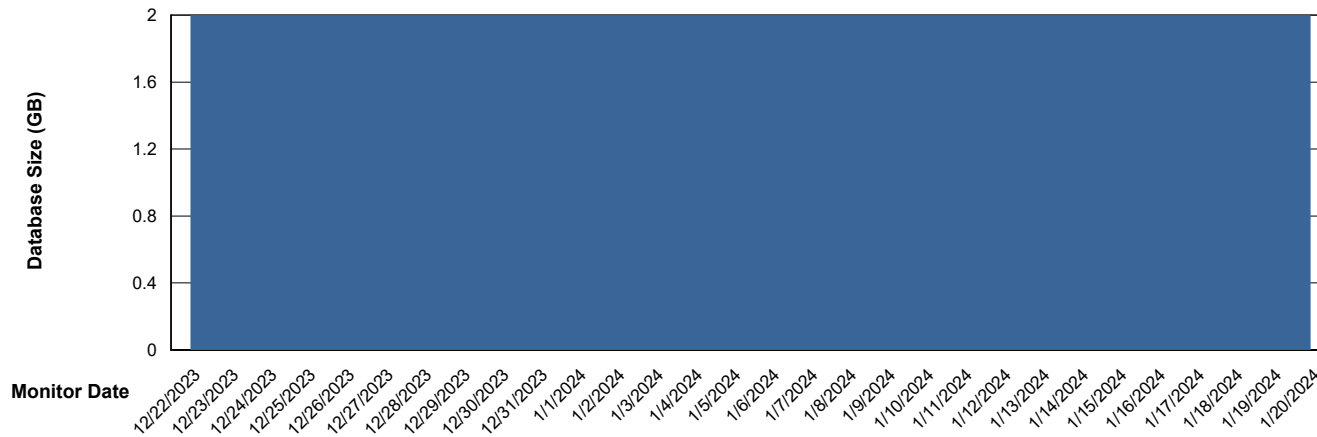

# Weekly SLA Customer Report

Customer DFD\_Production  
Database ID 39

DATABASE SIZE DFD\_PRD\_S-S-ABSBI-V\_ABS1

### Database growth over last month

DATABASE SIZE DFD\_PRD\_S-S-ORACLE01-F\_ABS1

### Database growth over last month