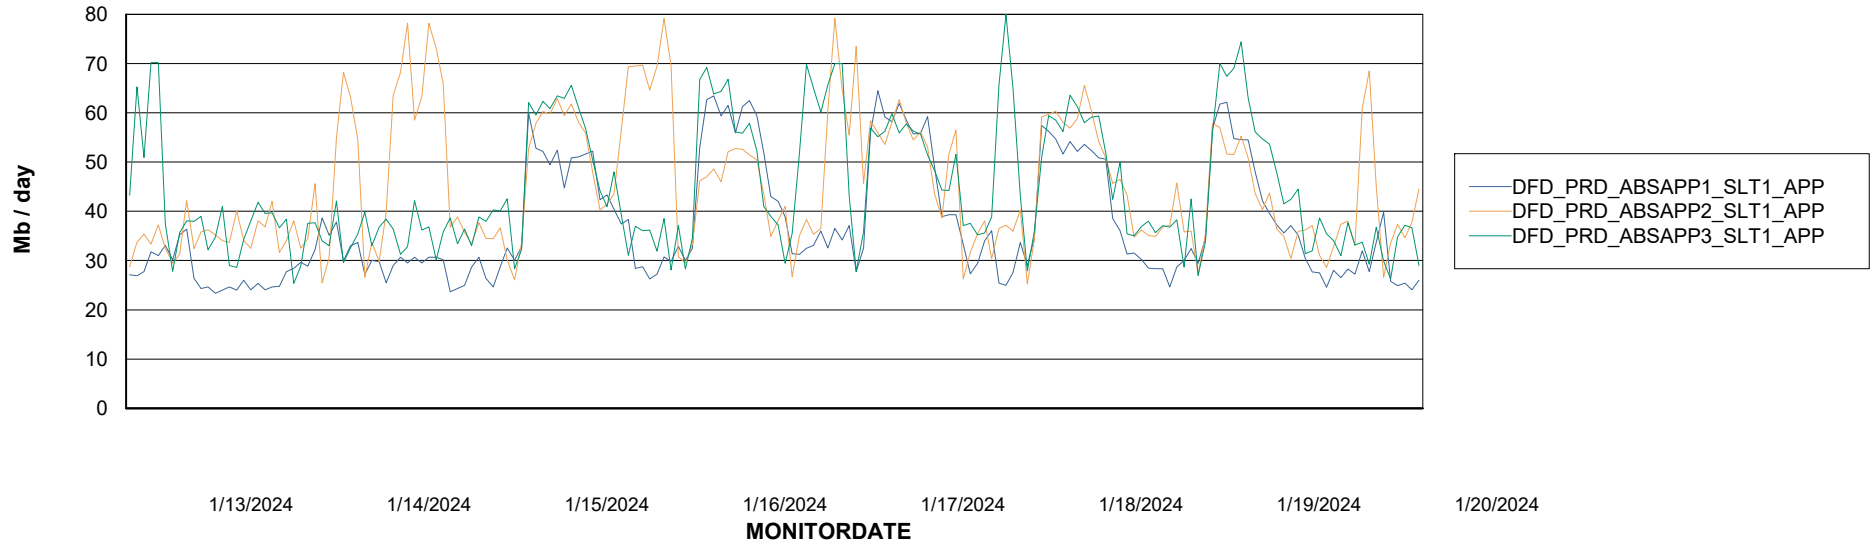

ABSSolute Application Server Services

Avg memory used per ABS Server Service