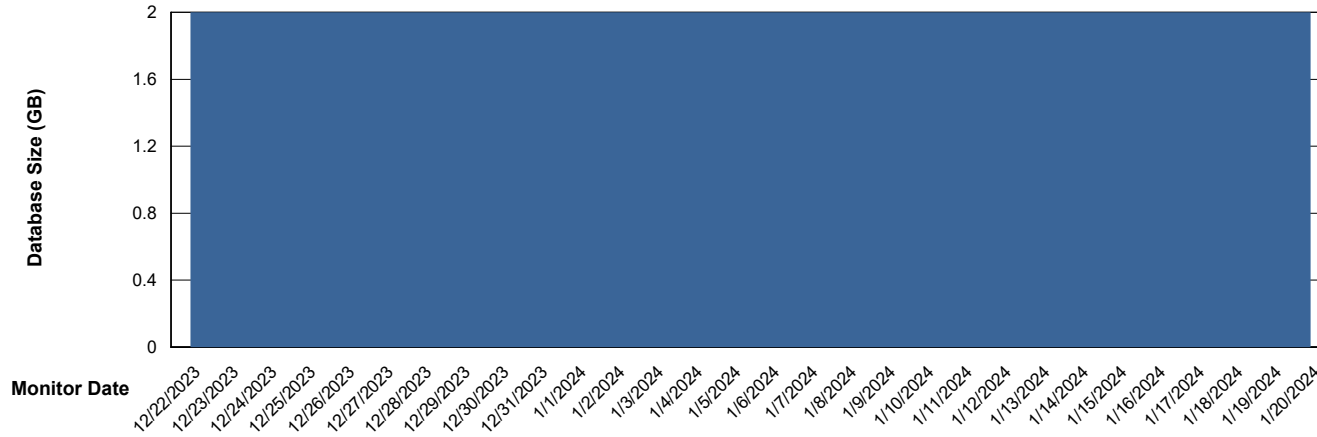

DATABASE SIZE DFD_PRD_S-S-ABSBI-V_ABS1

Database growth over last month