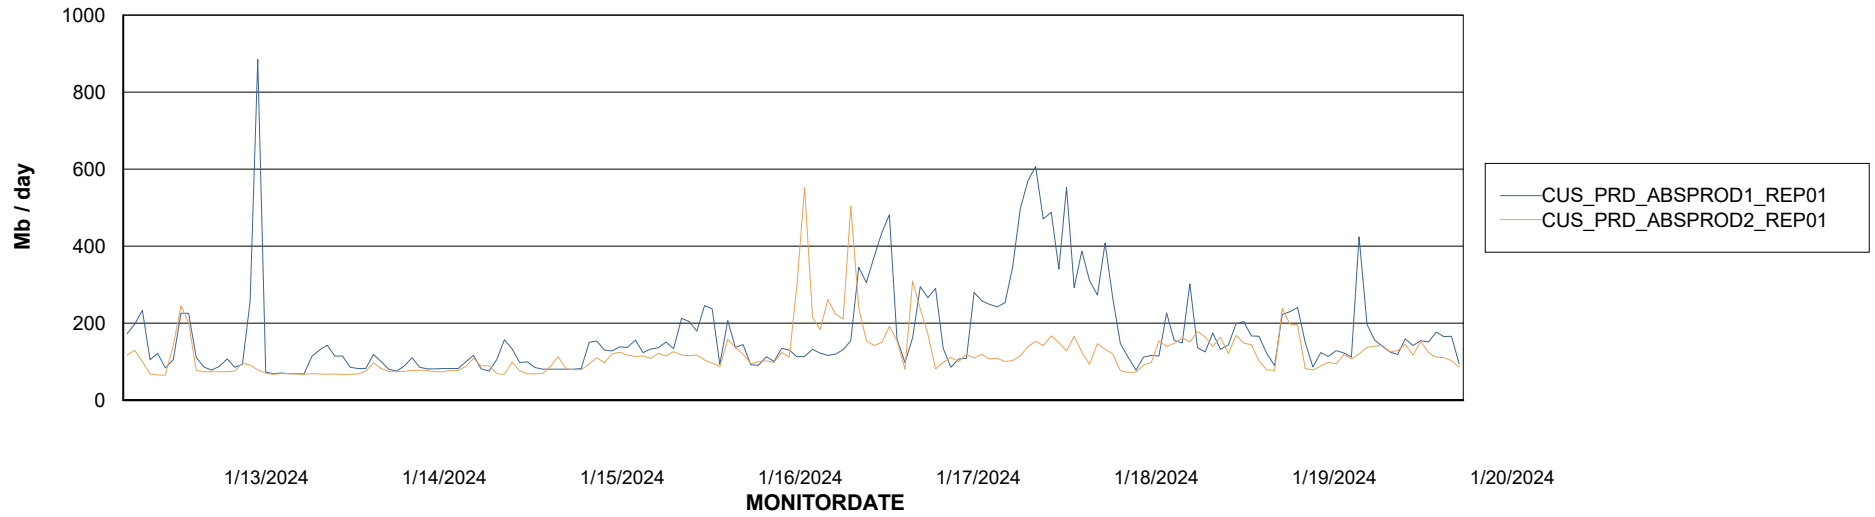

Avg users per day per ABS server

Weekly SLA Customer Report

Customer CUS_Production (24/7)
Database ID 131

ABSSolute Application ReportServer Services

Avg memory used per ReportServer Service

Weekly SLA Customer Report