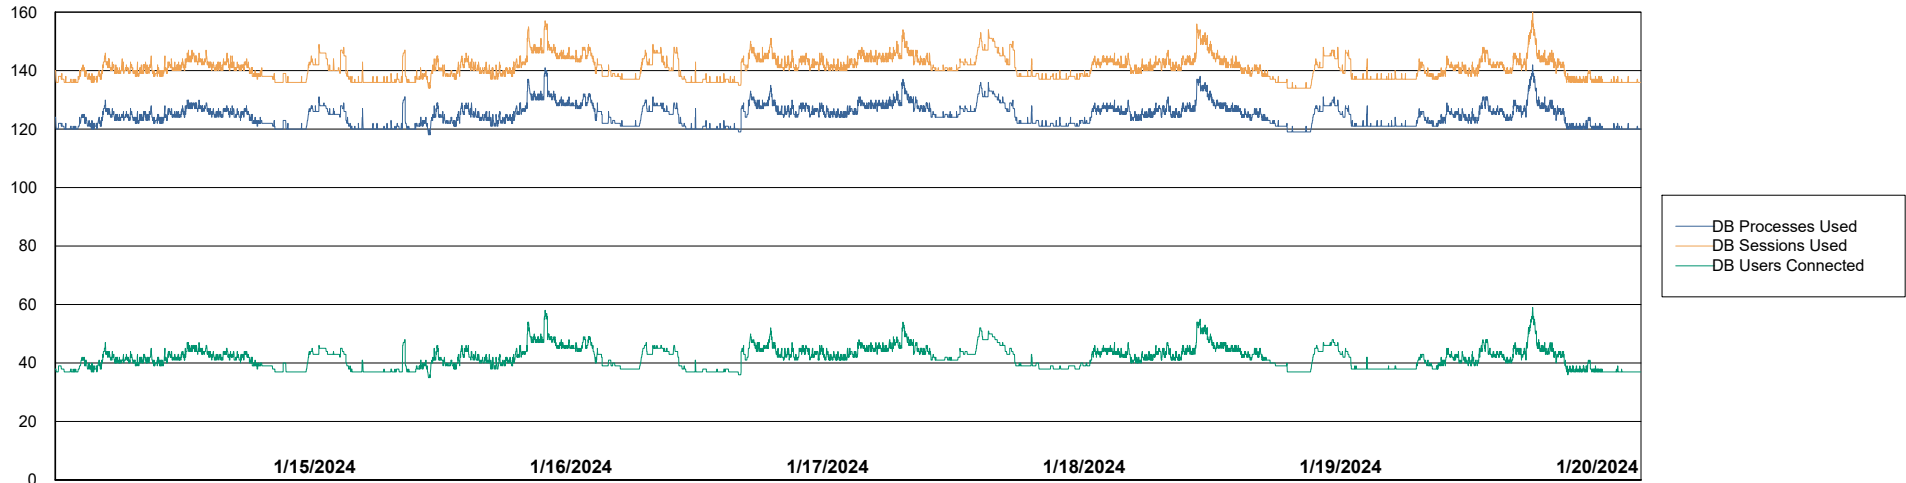

Database Performance CUS_PRD_ABSDB1_ABS1