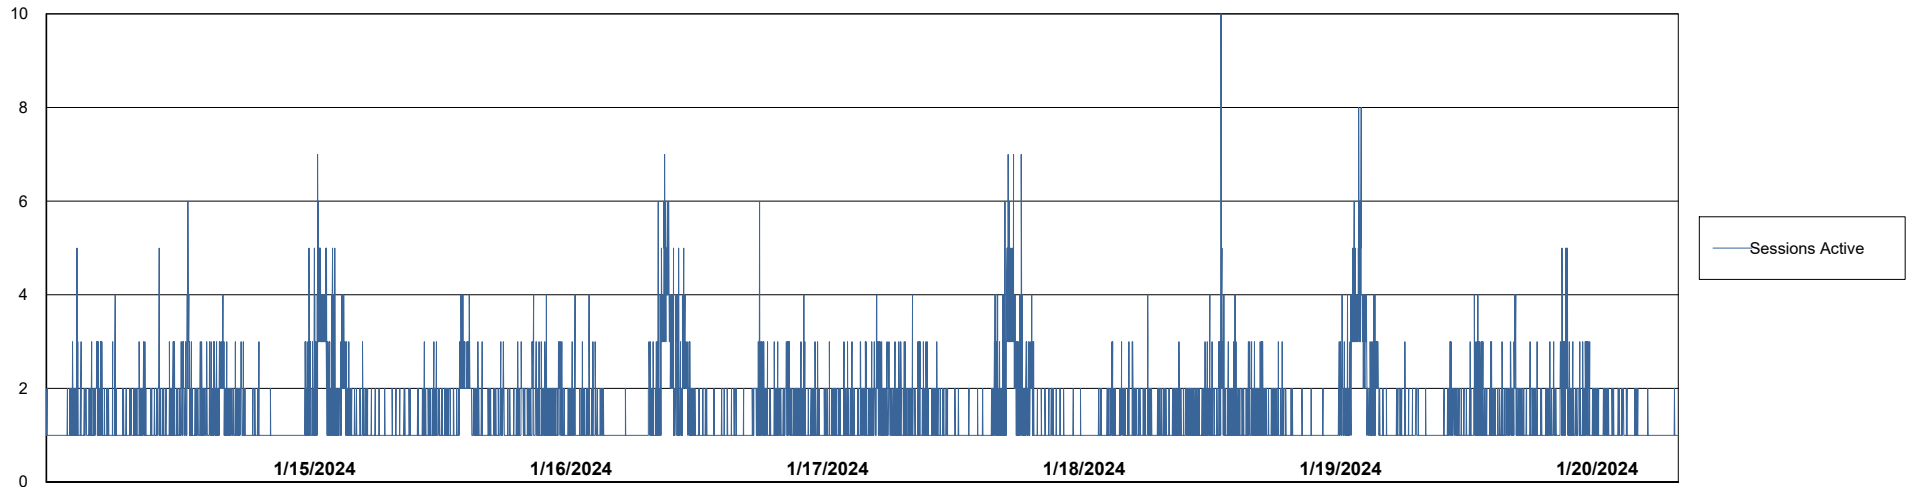

Database Performance CUS_PRD_ABSDB1_ABS1