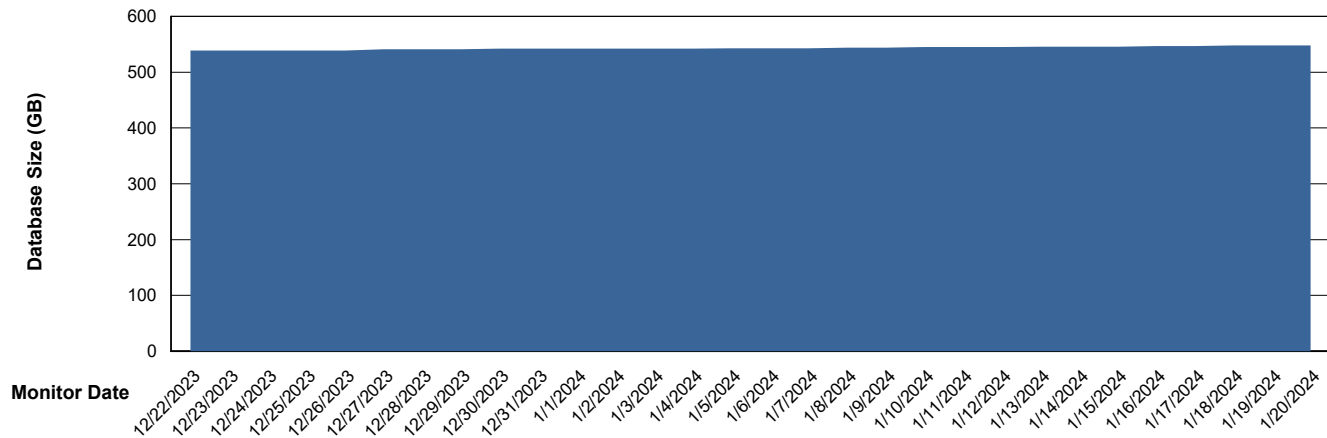

DATABASE SIZE CUS_PRD_ABSDB1_ABS1

Database growth over last month