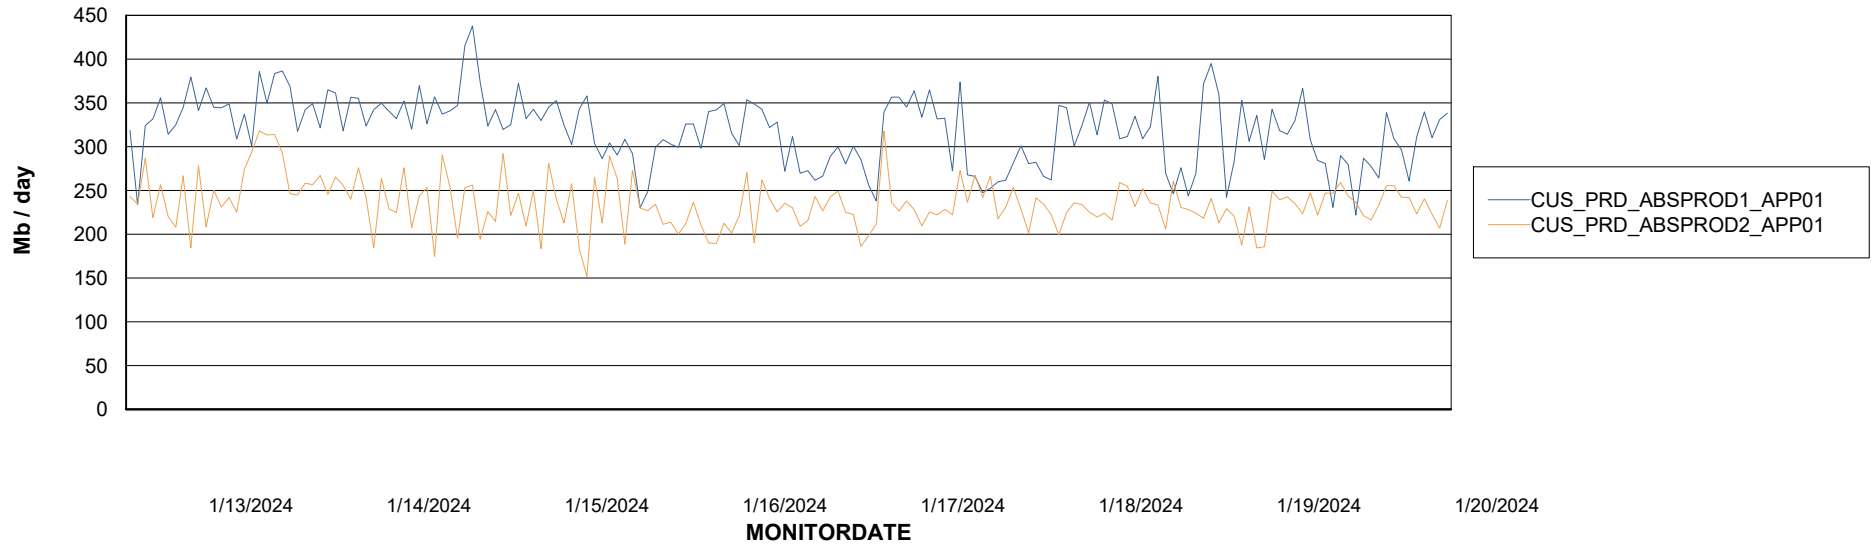

Standby Database Health CUS_Production (24/7)

Recovery lag for last 7 days

Weekly SLA Customer Report

Customer CUS_Production (24/7)
Database ID 131

ABSSolute Application Server Services

Avg memory used per ABS Server Service