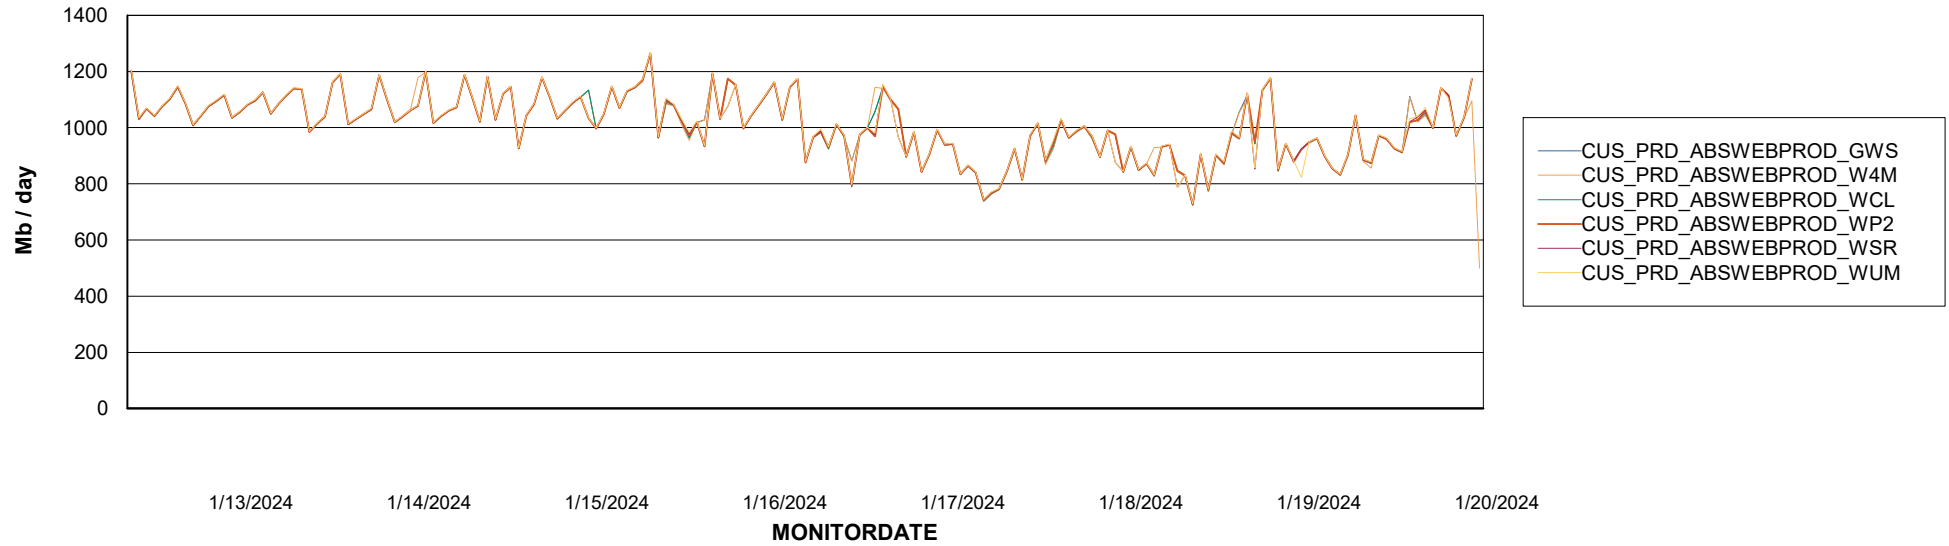

ABSSolute Web Component Services

Avg memory used per ABS Web component