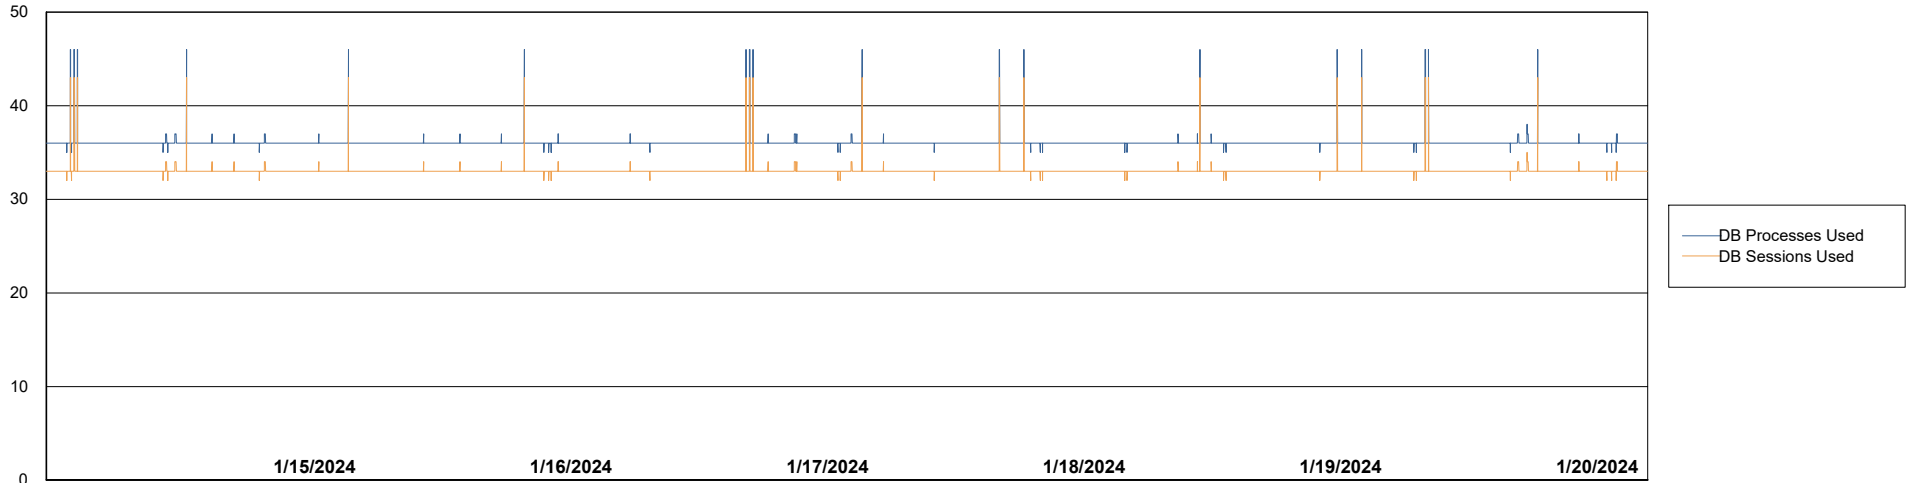

Weekly SLA Customer Report

Customer CUS_Production (24/7)
Database ID 131

Database Performance CUS_PRD_ABSDB1_ABS1

Weekly SLA Customer Report

Customer CUS_Production (24/7)
Database ID 131

Database Performance CUS_PRD_ABSDB2_HSBABS1