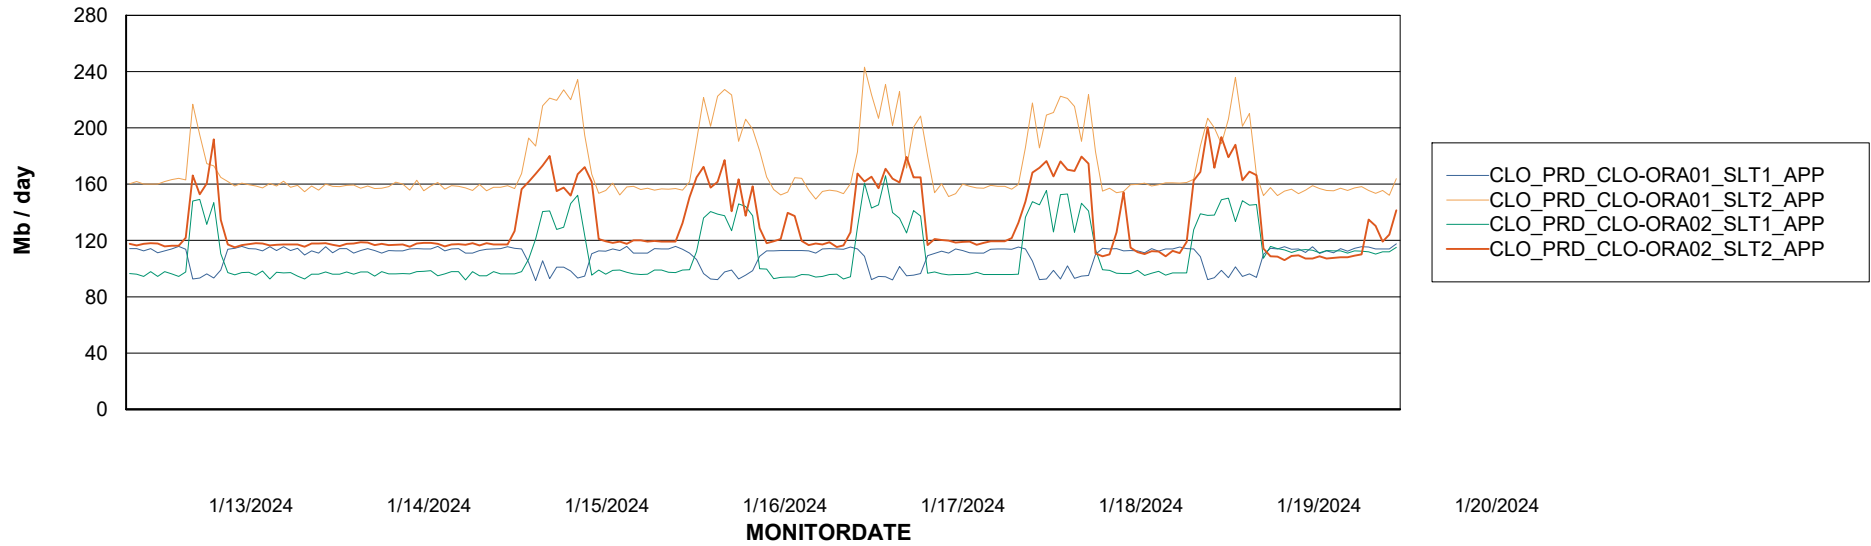

ABSSolute Application Server Services

Avg memory used per ABS Server Service