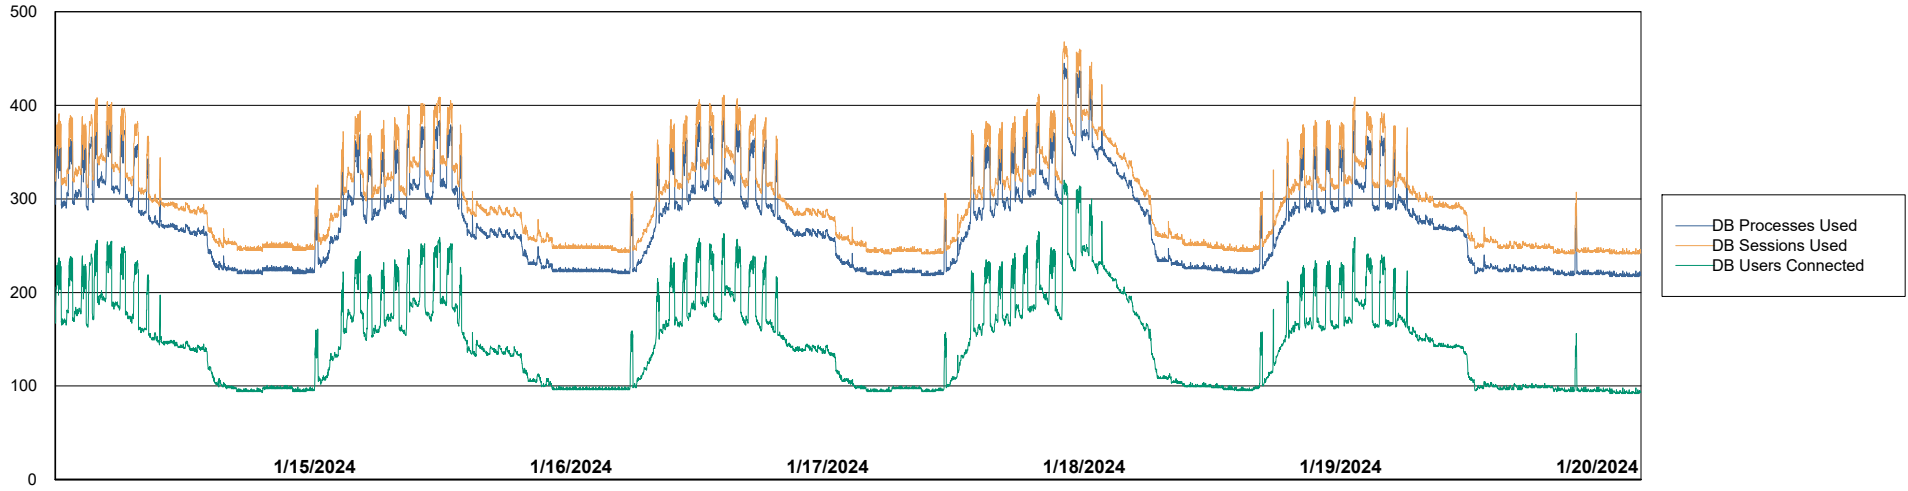

Weekly SLA Customer Report

Customer BNL_Production
Database ID 83

Database Performance BNLDB_Production

Weekly SLA Customer Report

Customer BNL_Production
Database ID 83

Database Performance BNLDB_Standby

DB Processes Max 0
DB Processes Max 1,000
DB Processes Max 4