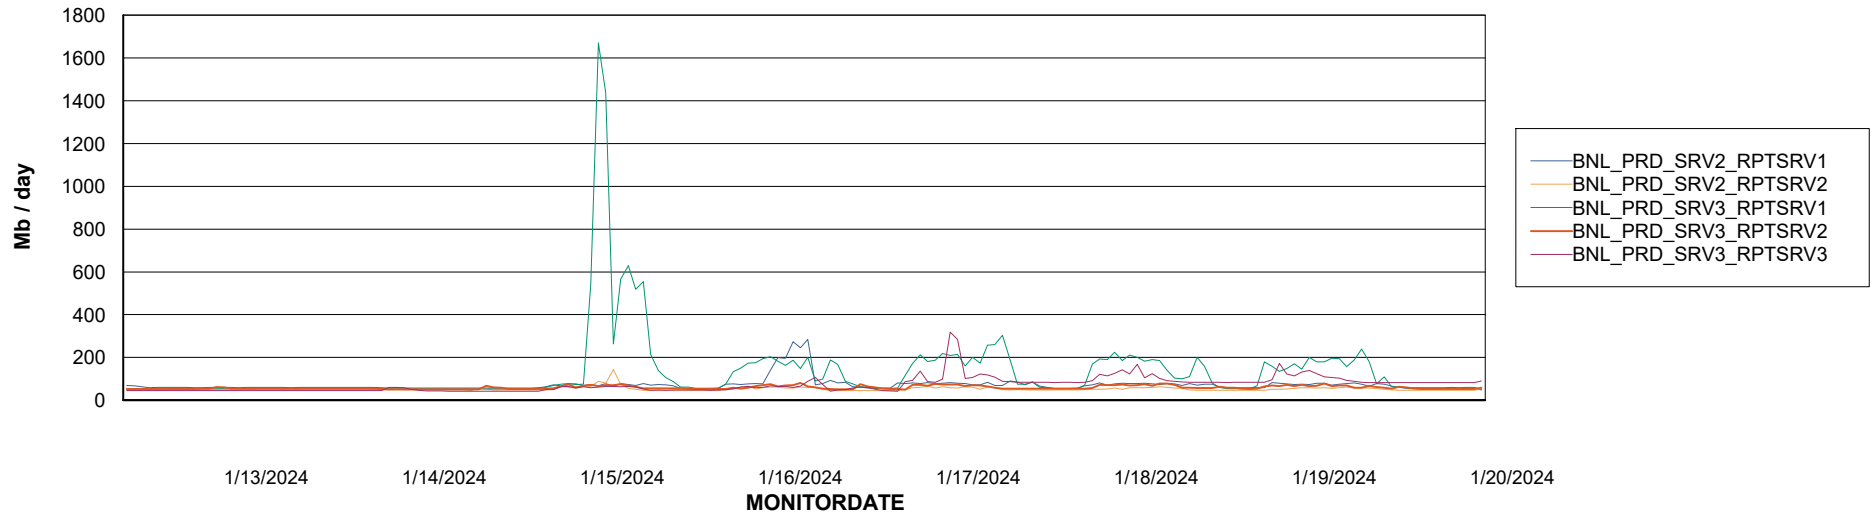

Avg memory used per ABS Server Service

Avg users per day per ABS server

Weekly SLA Customer Report

Customer BNL_Production
Database ID 83

ABSSolute Web Component Services

Avg memory used per ReportServer Service