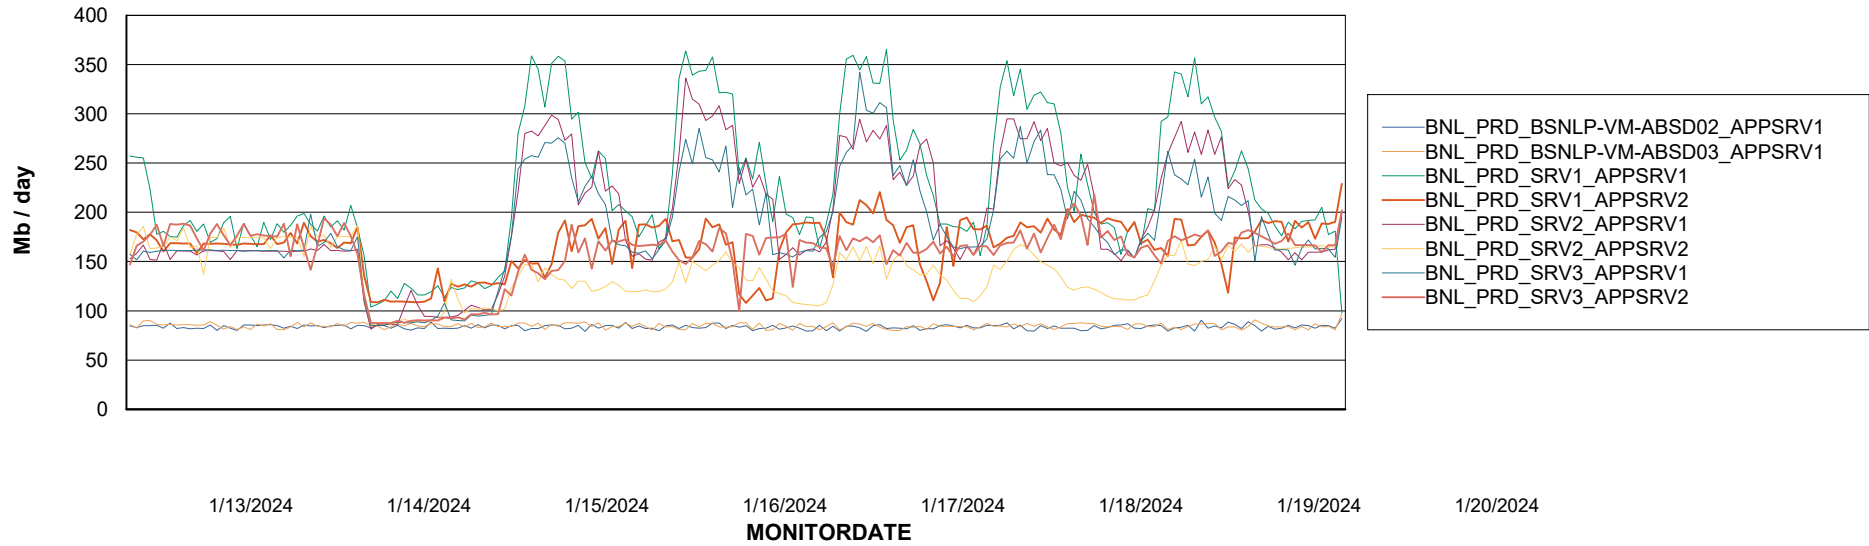

ABSSolute Application Server Services

Avg memory used per ABS Server Service