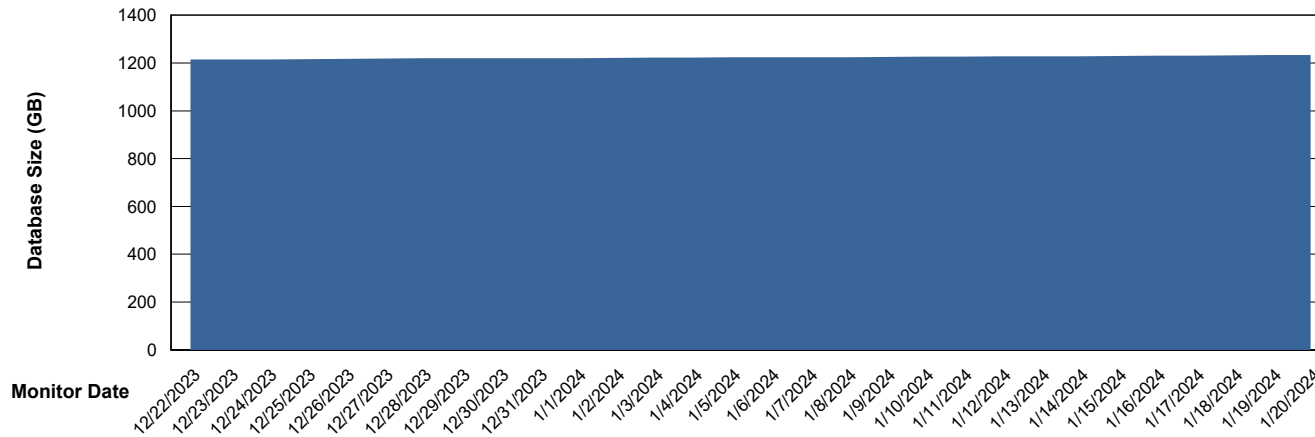

# Weekly SLA Customer Report

Customer AUJ\_Production  
Database ID 185

DATABASE SIZE AUJ\_BI2\_DB

### Database growth over last month

DATABASE SIZE AUJ\_DB2\_Primary

### Database growth over last month