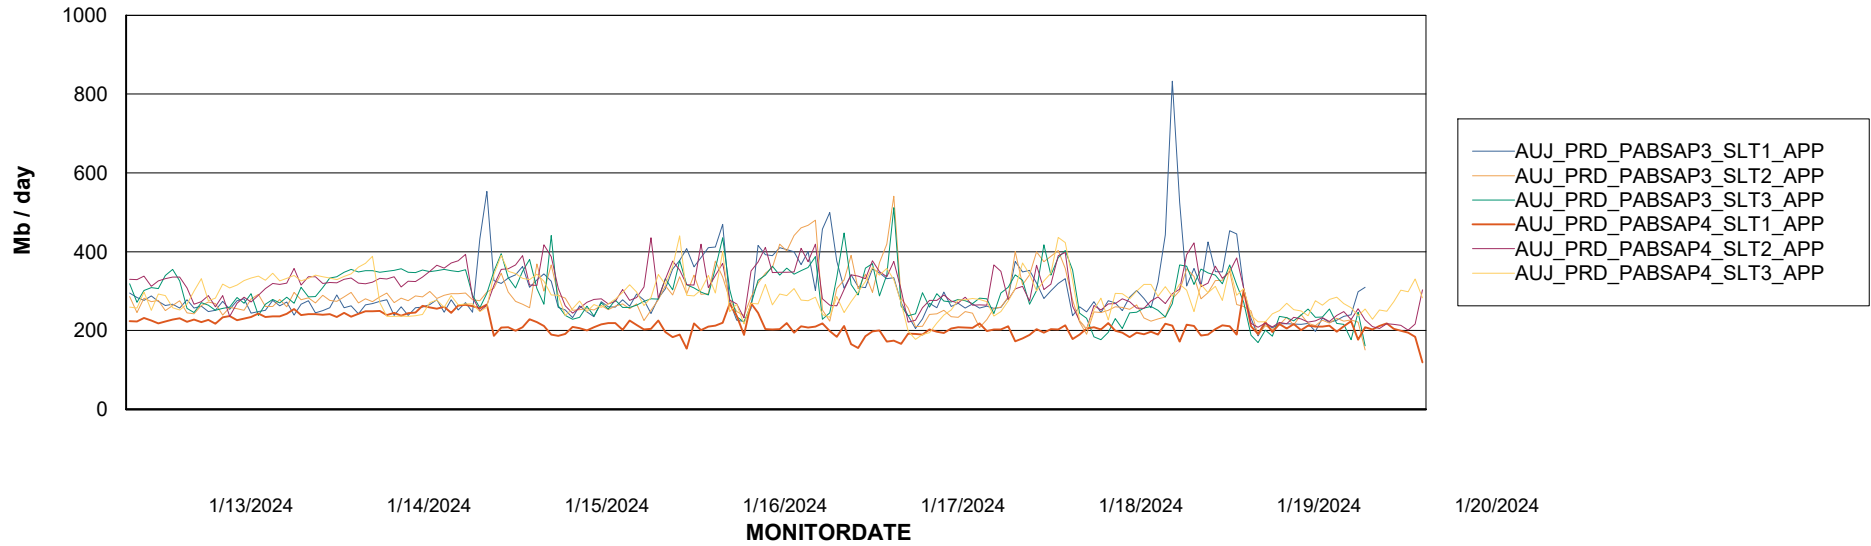

ABSSolute Application Server Services

Avg memory used per ABS Server Service