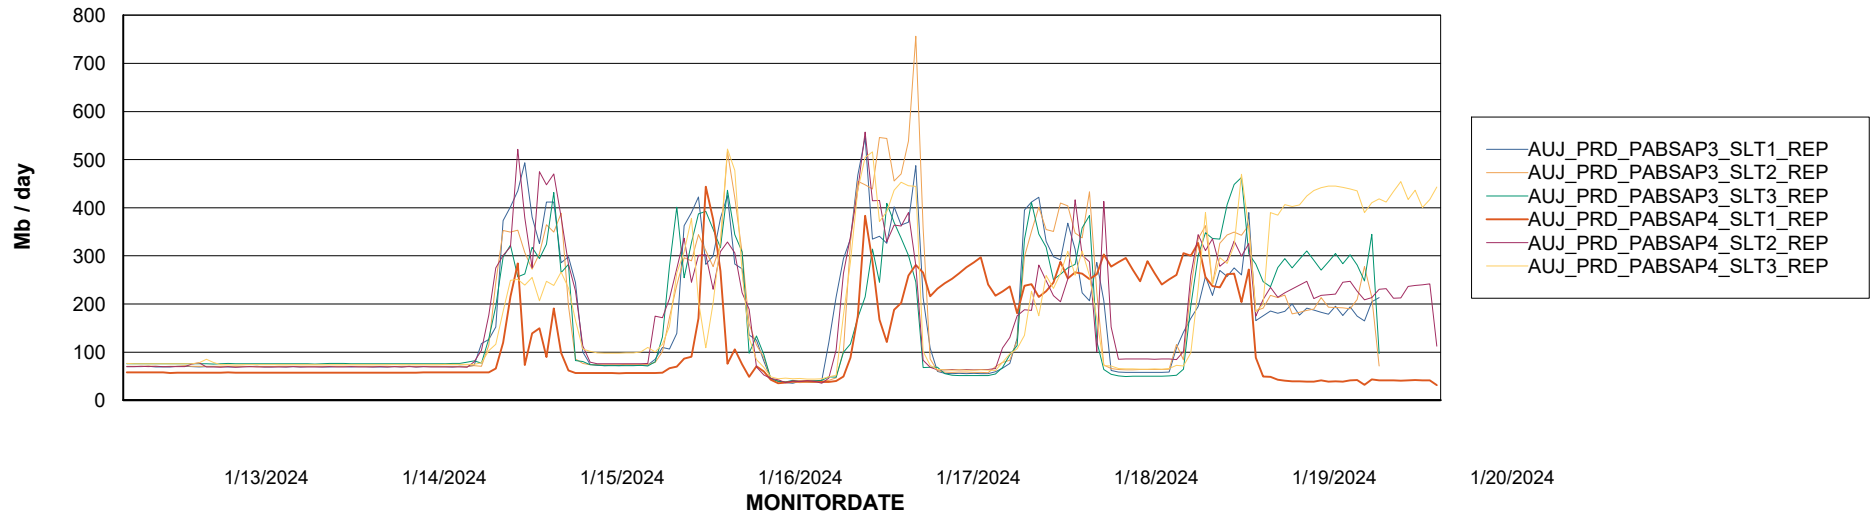

ABSSolute Application ReportServer Services

Avg memory used per ReportServer Service