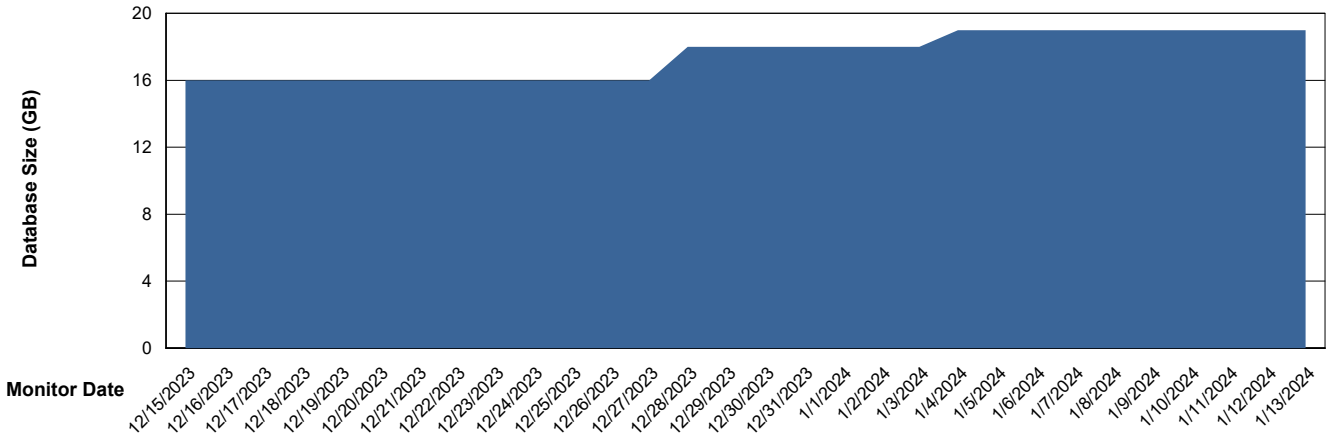

Weekly SLA Customer Report

Customer XMX Production (24/7)
Database ID 146

Database Performance XMX_PROD_ABSDB01_PRDB_ABS1

Weekly SLA Customer Report

Customer XMX Production (24/7)
Database ID 146

Database Performance XMX_PROD_ABSDB02_SBDB_HSBABS1

DB Processes Max 0
DB Processes Max 1,000
DB Processes Max 4

Weekly SLA Customer Report

Customer XMX Production (24/7)
 Database ID 146

DATABASE SIZE XMX_PROD_ABSDB01_PRDB_ABS1

Database growth over last month

Database Tablespace XMX_PROD_ABSDB01_PRDB_ABS1

Date	Tablespace Name	Filesize (Gb)	Usedsize (Gb)	Percentage free
1/13/2024	ABSDATA	5	3	30
	INDX	8	0	100
1/12/2024	ABSDATA	5	3	31
	INDX	8	0	100
1/11/2024	ABSDATA	5	3	30
	INDX	8	0	100
1/10/2024	ABSDATA	5	3	31
	INDX	8	0	100
1/9/2024	ABSDATA	5	3	32
	INDX	8	0	100
1/8/2024	ABSDATA	4	3	15
	INDX	8	0	100
1/7/2024	ABSDATA	4	3	16
	INDX	8	0	100