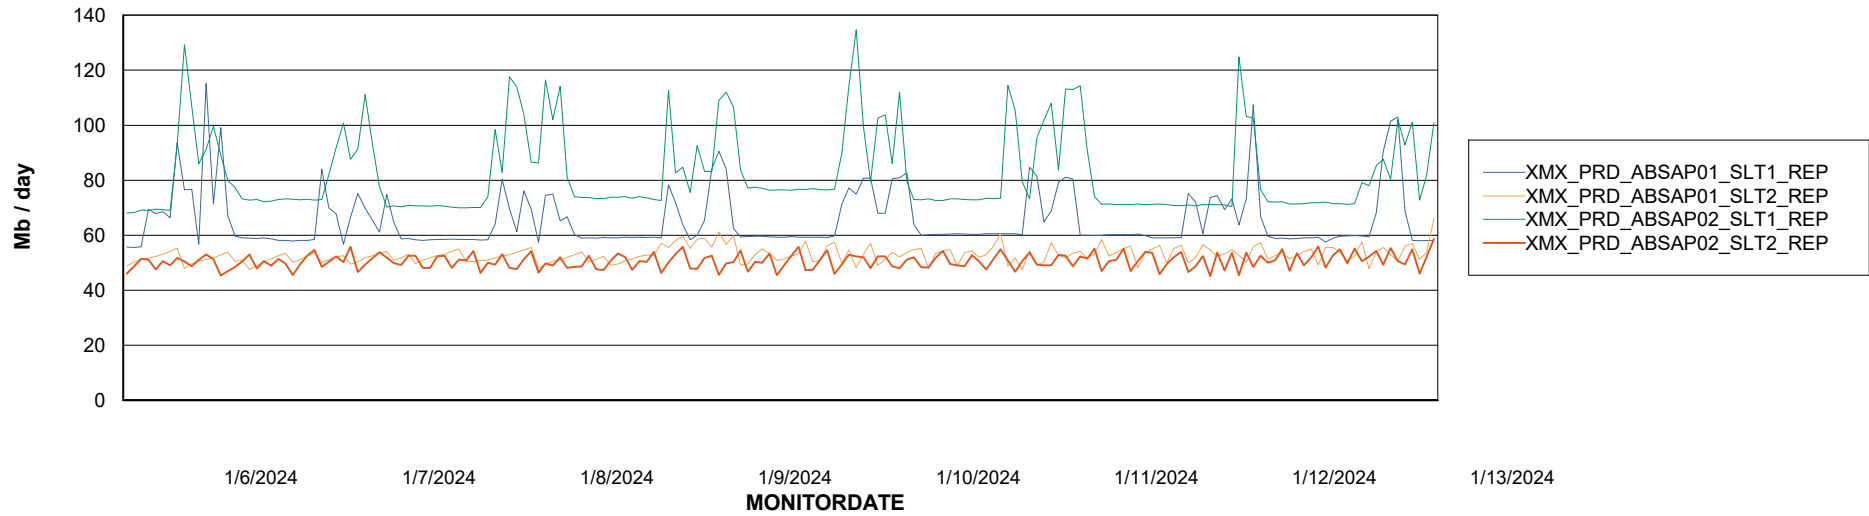

Database Tablespace XMX_PROD_ABSDB01_PRDB_ABS1

Date	Tablespace Name	Filesize (Gb)	Usedsize (Gb)	Percentage free
1/13/2024	ABSDATA	5	3	30
	INDX	8	0	100
1/12/2024	ABSDATA	5	3	31
	INDX	8	0	100
1/11/2024	ABSDATA	5	3	30
	INDX	8	0	100
1/10/2024	ABSDATA	5	3	31
	INDX	8	0	100
1/9/2024	ABSDATA	5	3	32
	INDX	8	0	100
1/8/2024	ABSDATA	4	3	15
	INDX	8	0	100
1/7/2024	ABSDATA	4	3	16
	INDX	8	0	100

Weekly SLA Customer Report

Customer XMX Production (24/7)
Database ID 146

ABSSolute Application Server Services

Avg memory used per ABS Server Service

Avg users per day per ABS server

Weekly SLA Customer Report

Customer XMX Production (24/7)
Database ID 146

ABSSolute Application ReportServer Services

Avg memory used per ReportServer Service

Weekly SLA Customer Report

Customer XMX Production (24/7)
Database ID 146