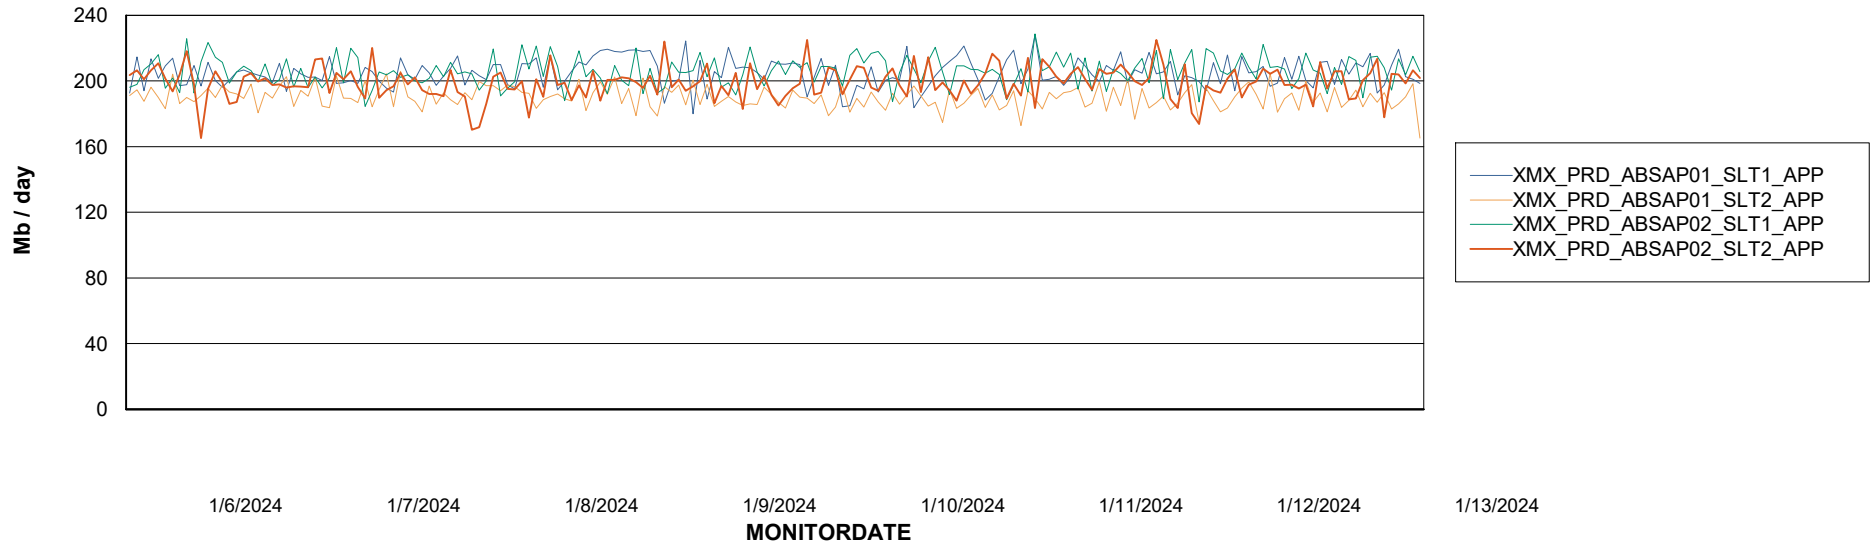

Database Tablespace XMX_PROD_ABSDB01_PRDB_ABS1

Date	Tablespace Name	Filesize (Gb)	Usedsize (Gb)	Percentage free
1/13/2024	ABSDATA	5	3	30
	INDX	8	0	100
1/12/2024	ABSDATA	5	3	31
	INDX	8	0	100
1/11/2024	ABSDATA	5	3	30
	INDX	8	0	100
1/10/2024	ABSDATA	5	3	31
	INDX	8	0	100
1/9/2024	ABSDATA	5	3	32
	INDX	8	0	100
1/8/2024	ABSDATA	4	3	15
	INDX	8	0	100
1/7/2024	ABSDATA	4	3	16
	INDX	8	0	100

Weekly SLA Customer Report

Customer XMX Production (24/7)
Database ID 146

ABSSolute Application Server Services

Avg memory used per ABS Server Service

Avg users per day per ABS server

Weekly SLA Customer Report