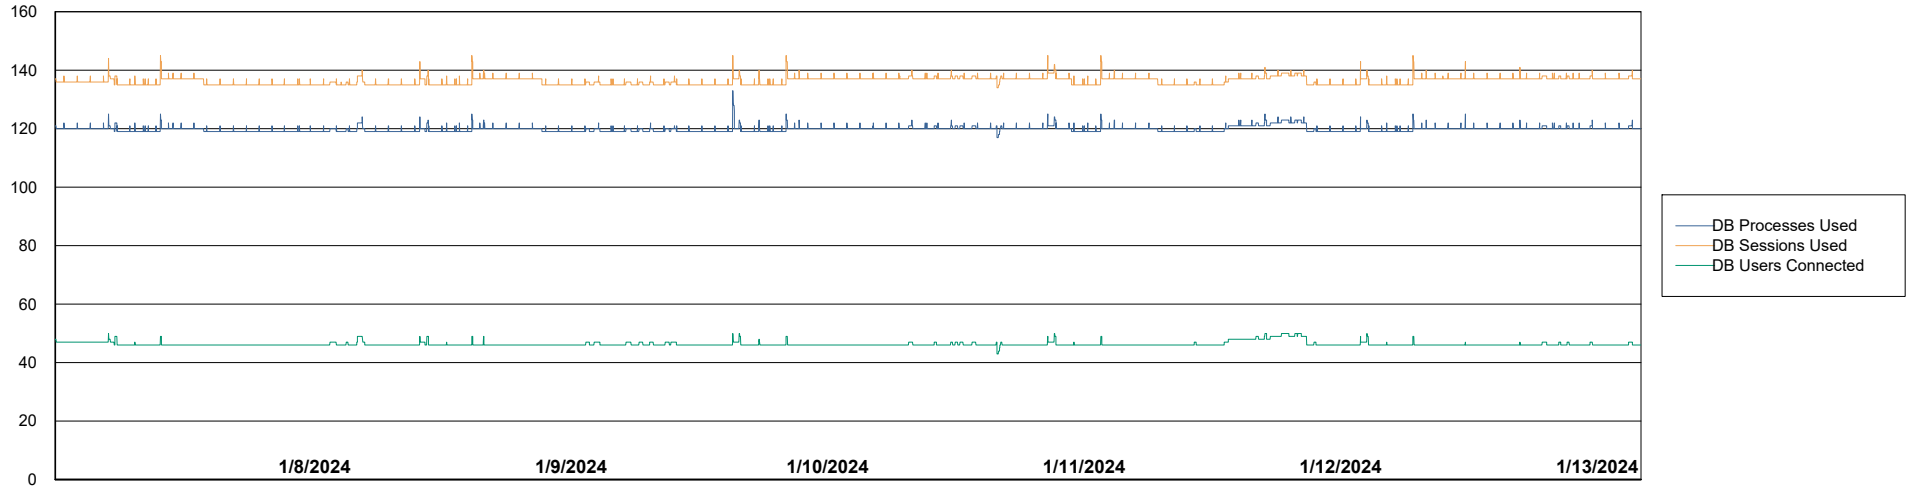

Harddisk Usage XMX_PROD_ABSWEB02

	Free disk space on / (%)	Total disk space on / (Gb)	Used disk space on / (Gb)	Free disk space on /abs (%)	Total disk space on /abs (Gb)	Used disk space on /abs (Gb)
1/13/2024	95	150	7	83	50	9
1/12/2024	95	150	7	83	50	9
1/11/2024	95	150	7	83	50	9
1/10/2024	95	150	7	83	50	9
1/9/2024	95	150	7	83	50	9
1/8/2024	95	150	7	83	50	9
1/7/2024	95	150	7	83	50	8

Weekly SLA Customer Report

Customer XMX Production (24/7)
Database ID 146

Database Performance XMX_PROD_ABSDB01_PRDB_ABS1

Weekly SLA Customer Report

Customer XMX Production (24/7)
Database ID 146

Database Performance XMX_PROD_ABSDB02_SBDB_HSBABS1