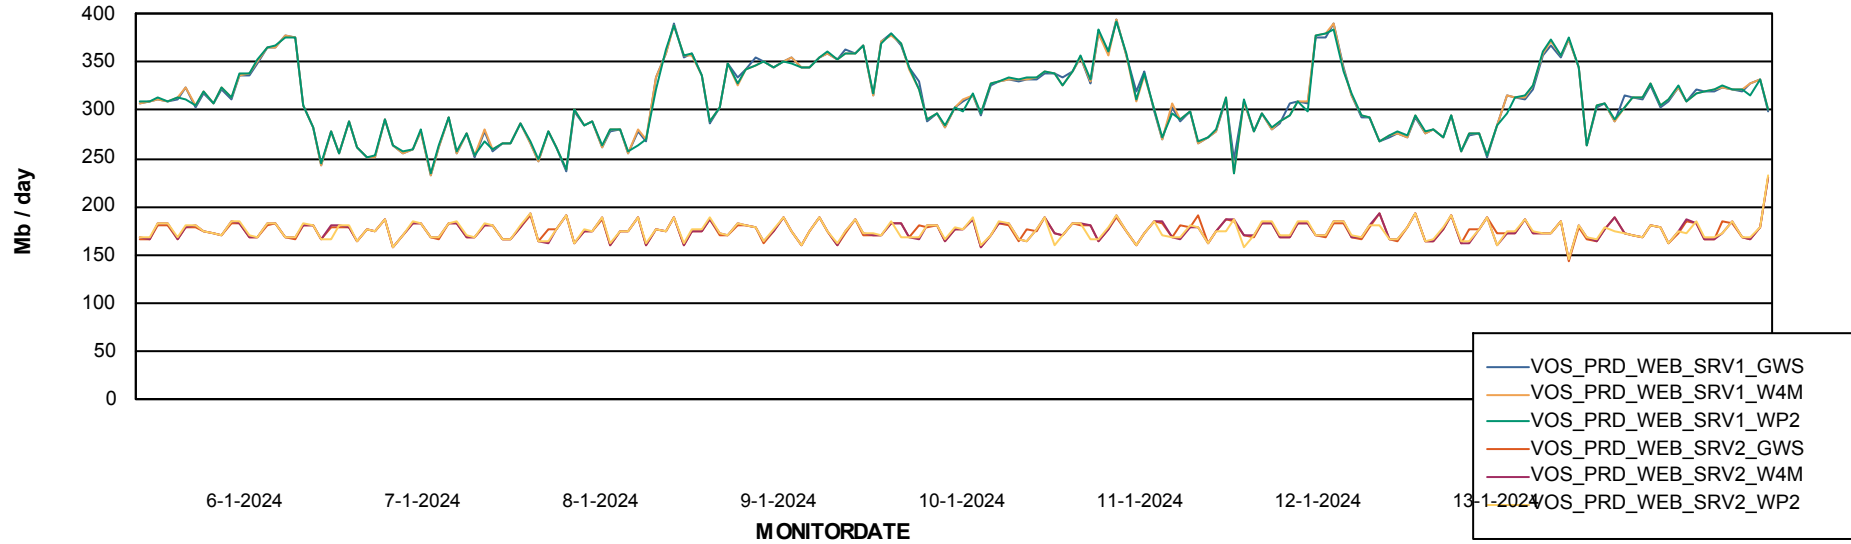

ABSolute Web Component Services

Avg memory used per ABS Web component