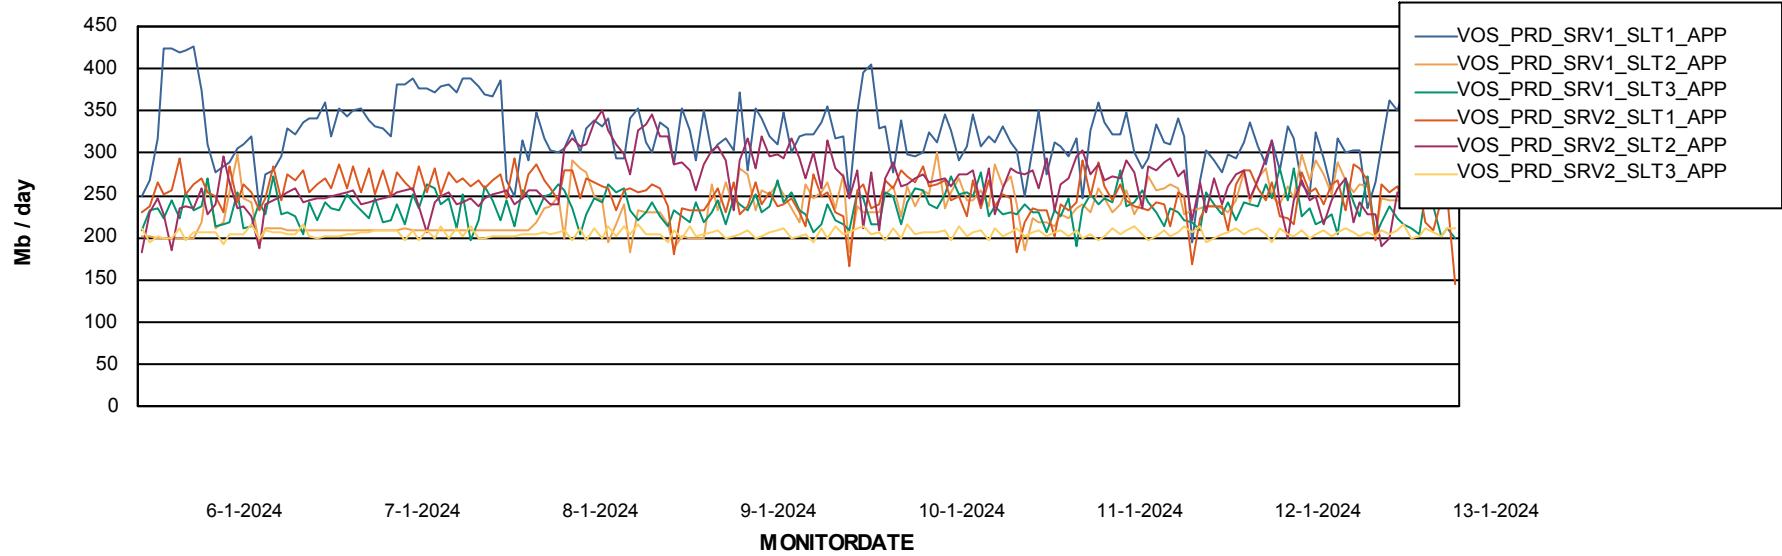

ABSSolute Application Server Services

Avg memory used per ABS Server Service