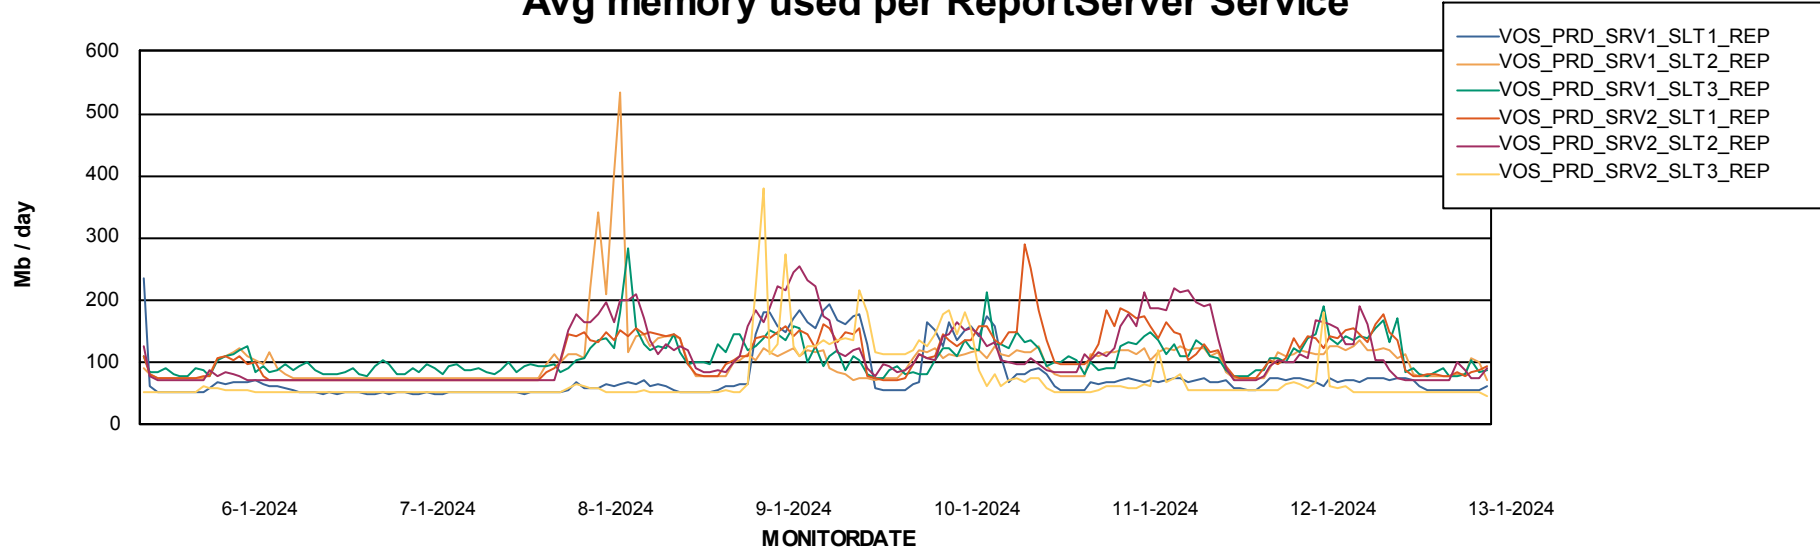

Avg memory used per ABS Server Service

Avg users per day per ABS server

Weekly SLA Customer Report

Customer VOS_Production
Database ID 143

ABSSolute Application ReportServer Services

Avg memory used per ReportServer Service