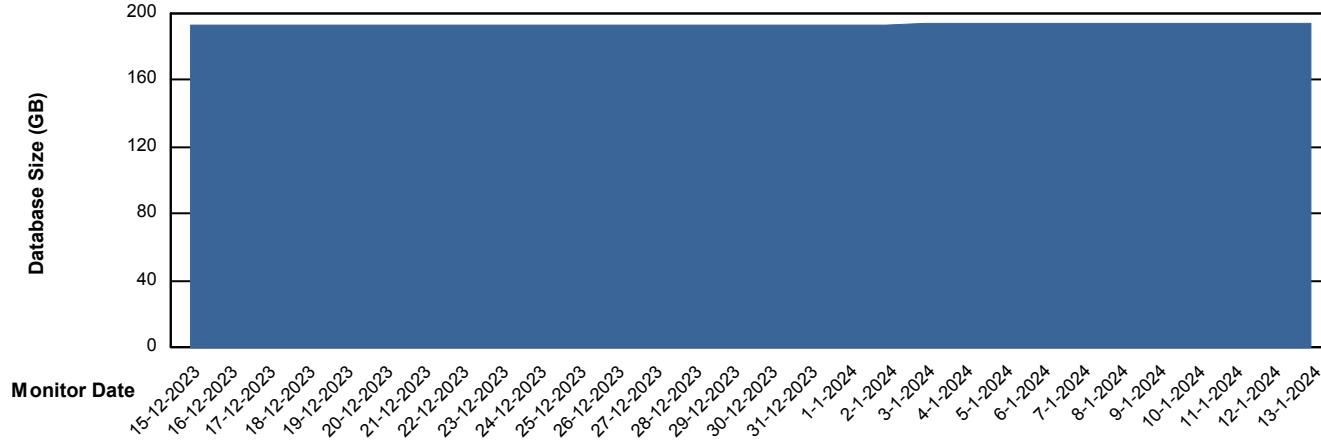

Customer VOS_Production
Database ID 143

Database Performance VOSDB_Standby

DB Processes Max 1,000

Weekly SLA Customer Report

Customer VOS_Production
Database ID 143

DATABASE SIZE VOSDB_BI

Database growth over last month