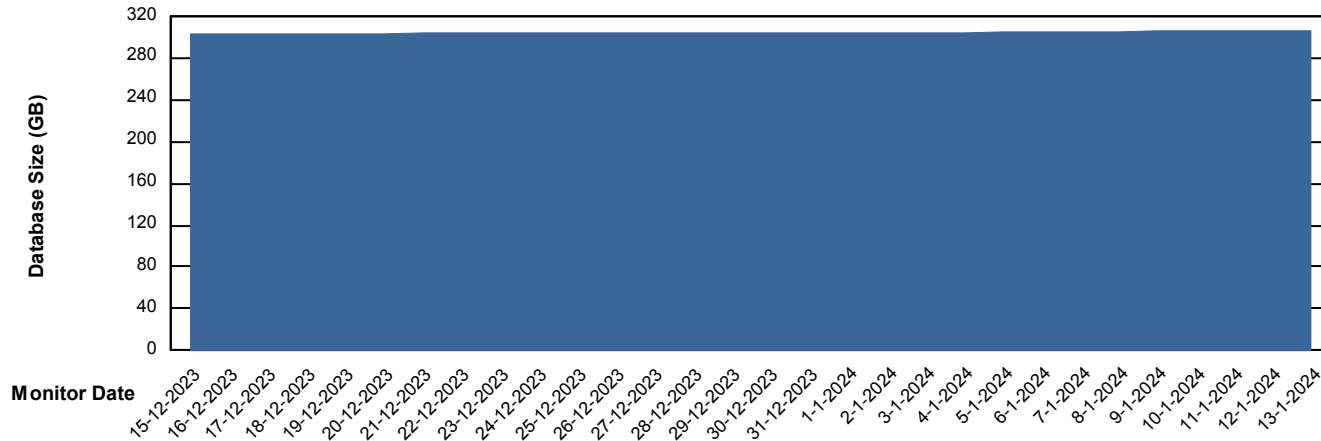

DATABASE SIZE VOSDB_Production

Database growth over last month