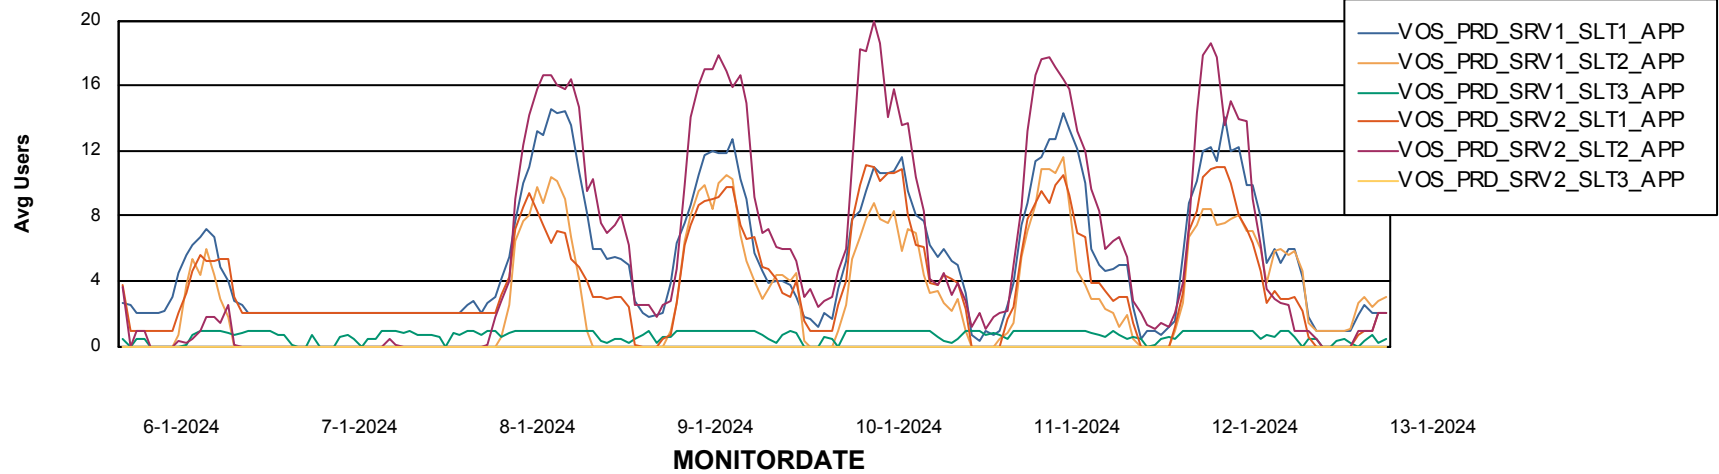

Avg users per day per ABS server