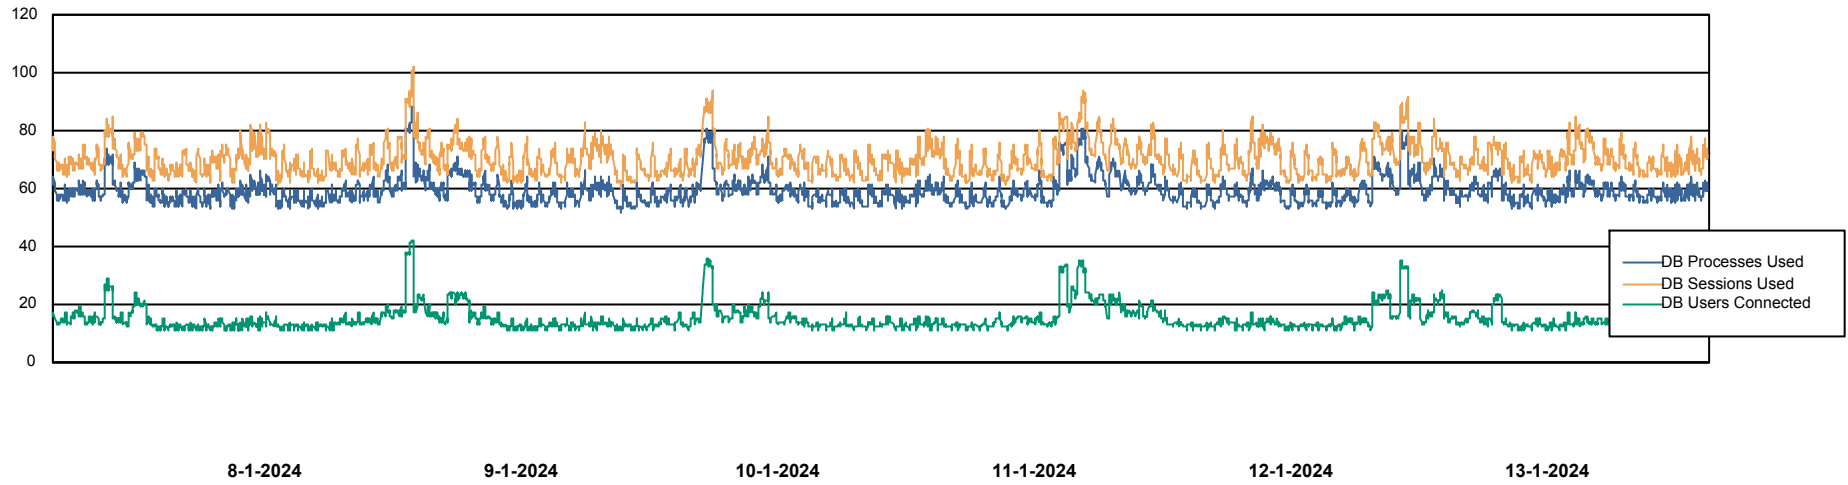

Database Performance VOSDB_BI