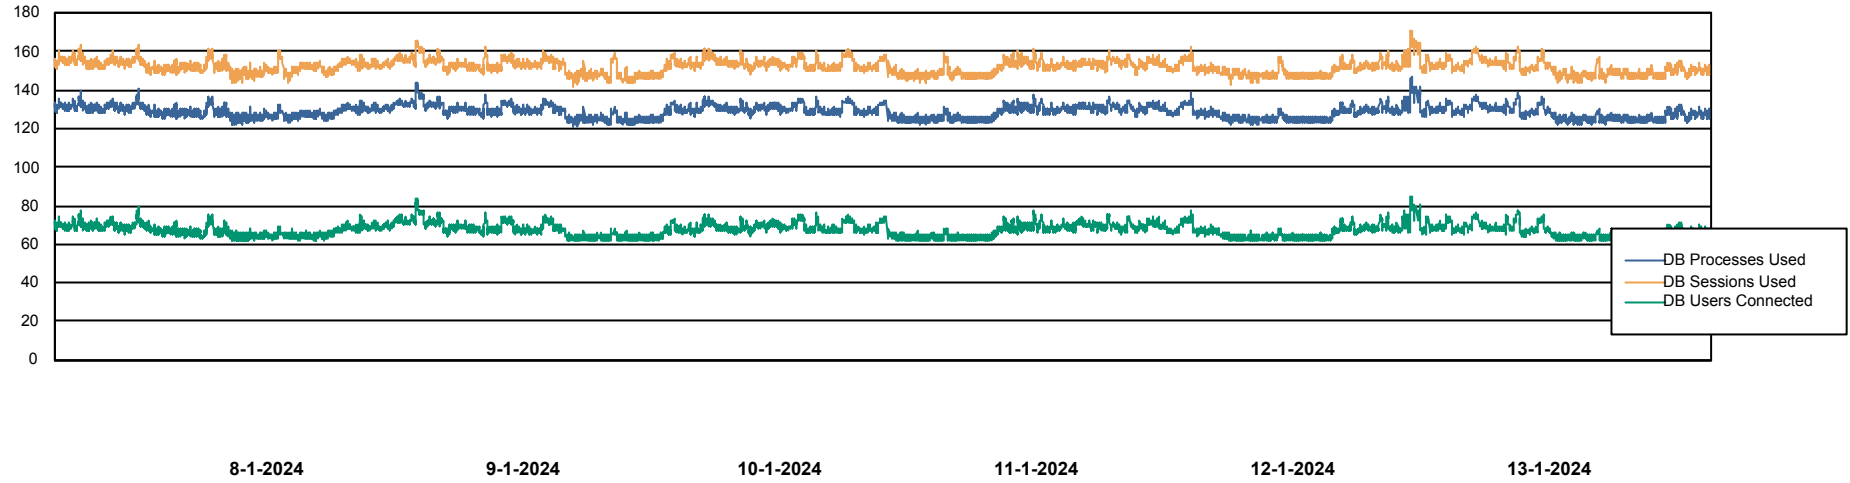

Weekly SLA Customer Report

Customer VOS_Production
Database ID 143

Database Performance VOSDB_BI

Weekly SLA Customer Report

Customer VOS_Production
Database ID 143

Database Performance VOSDB_Production

Weekly SLA Customer Report