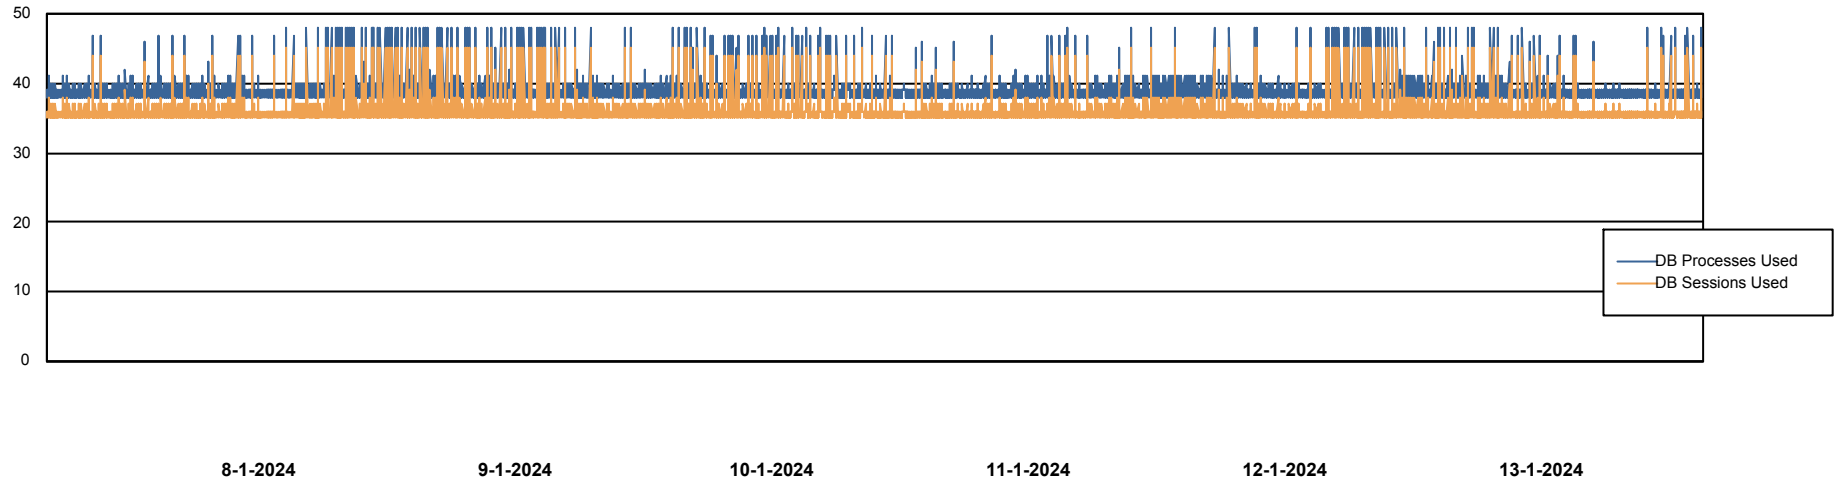

Database Performance VOSDB_Standby

DB Processes Max 1,000