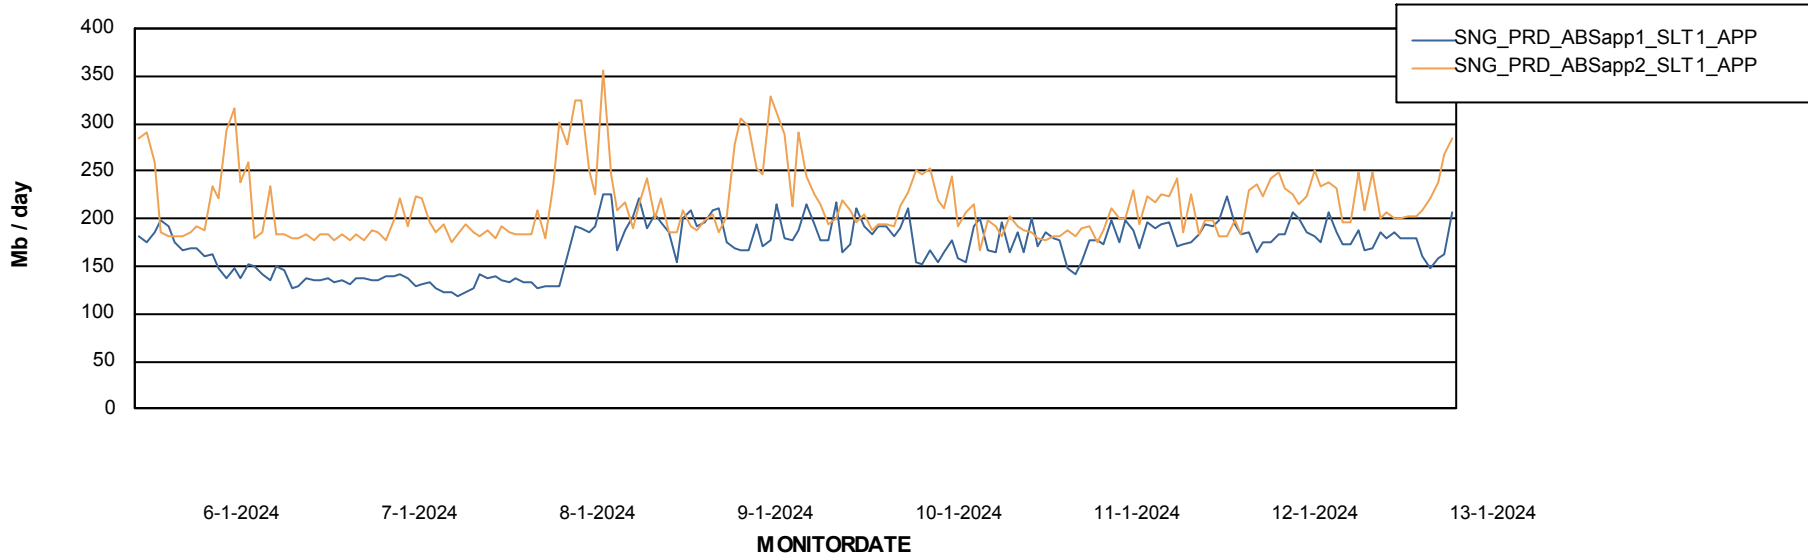

Database Performance SNG_PRD_ORACLE1

Weekly SLA Customer Report

Customer SNG_Production
 Database ID 70

DATABASE SIZE SNG_PRD_ORACLE1

Database growth over last month

Database Tablespace SNG_PRD_ORACLE1

Date	Tablespace Name	Filesize (Gb)	Usedsize (Gb)	Percentage free
13-1-2024	ABSDATA	54	42	22
	INDX	146	114	22
12-1-2024	ABSDATA	54	42	22
	INDX	146	114	22
11-1-2024	ABSDATA	54	42	22
	INDX	146	114	22
10-1-2024	ABSDATA	54	42	22
	INDX	146	114	22
9-1-2024	ABSDATA	54	42	22
	INDX	146	114	22
8-1-2024	ABSDATA	54	42	22
	INDX	146	114	22
7-1-2024	ABSDATA	54	42	22
	INDX	146	114	22

Weekly SLA Customer Report

Customer SNG_Production
Database ID 70

ABSSolute Application Server Services

Avg memory used per ABS Server Service

Avg users per day per ABS server

Weekly SLA Customer Report

Customer SNG_Production
Database ID 70