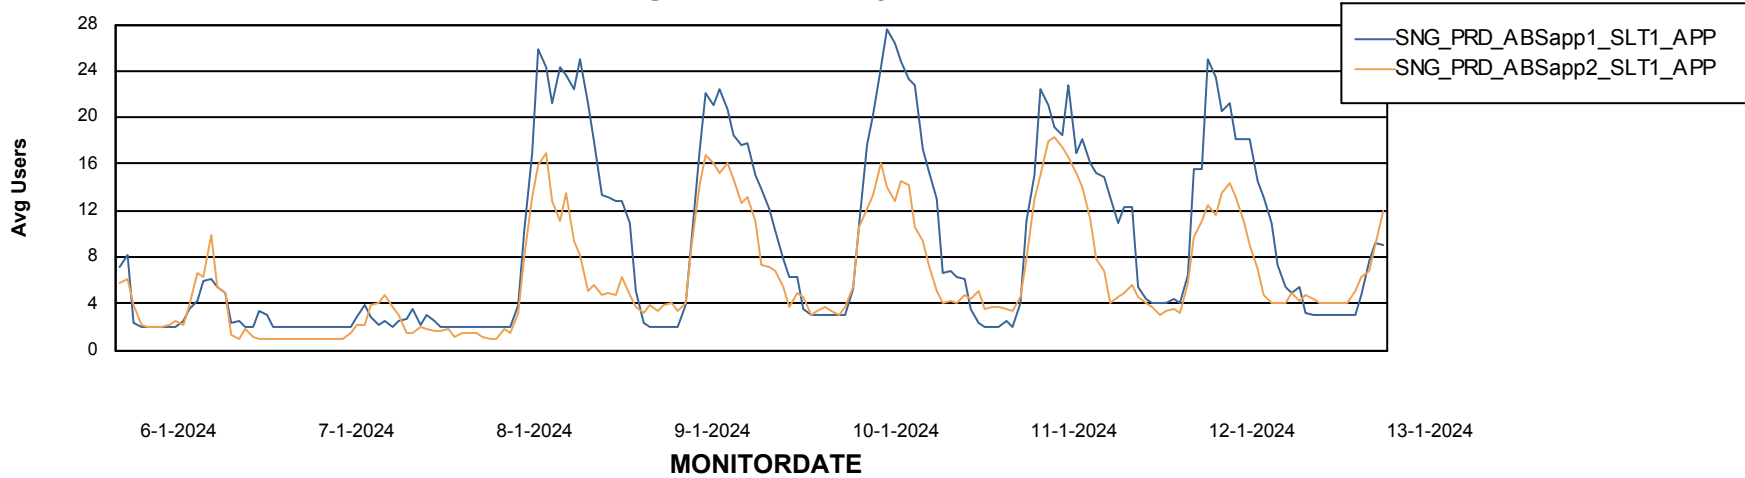

Database Performance SNG_PRD_ORACLE1

Weekly SLA Customer Report

Customer SNG_Production
 Database ID 70

DATABASE SIZE SNG_PRD_ORACLE1

Database growth over last month

Database Tablespace SNG_PRD_ORACLE1

Date	Tablespace Name	Filesize (Gb)	Usedsize (Gb)	Percentage free
13-1-2024	ABSDATA	54	42	22
	INDX	146	114	22
12-1-2024	ABSDATA	54	42	22
	INDX	146	114	22
11-1-2024	ABSDATA	54	42	22
	INDX	146	114	22
10-1-2024	ABSDATA	54	42	22
	INDX	146	114	22
9-1-2024	ABSDATA	54	42	22
	INDX	146	114	22
8-1-2024	ABSDATA	54	42	22
	INDX	146	114	22
7-1-2024	ABSDATA	54	42	22
	INDX	146	114	22

Weekly SLA Customer Report

Customer SNG_Production
Database ID 70

ABSSolute Application Server Services

Avg memory used per ABS Server Service

Avg users per day per ABS server

Weekly SLA Customer Report

Customer SNG_Production
Database ID 70