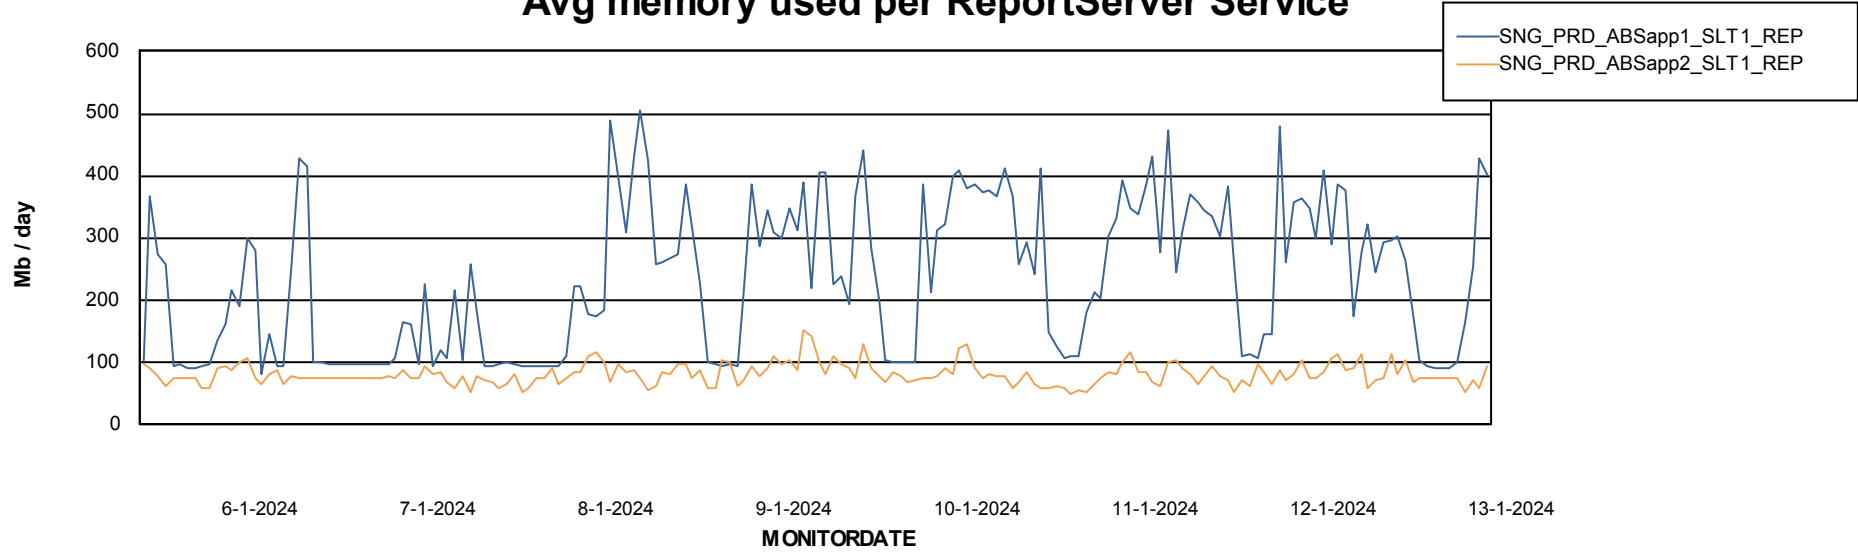

ABSSolute Application ReportServer Services

Avg memory used per ReportServer Service