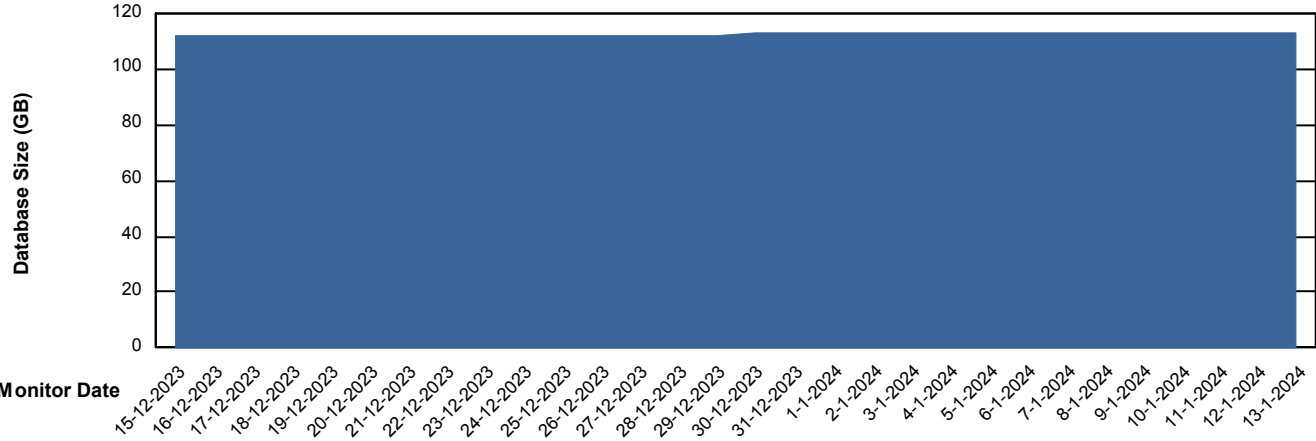

DATABASE SIZE RSS_PRD_SV1364_PRD_DB

Database growth over last month