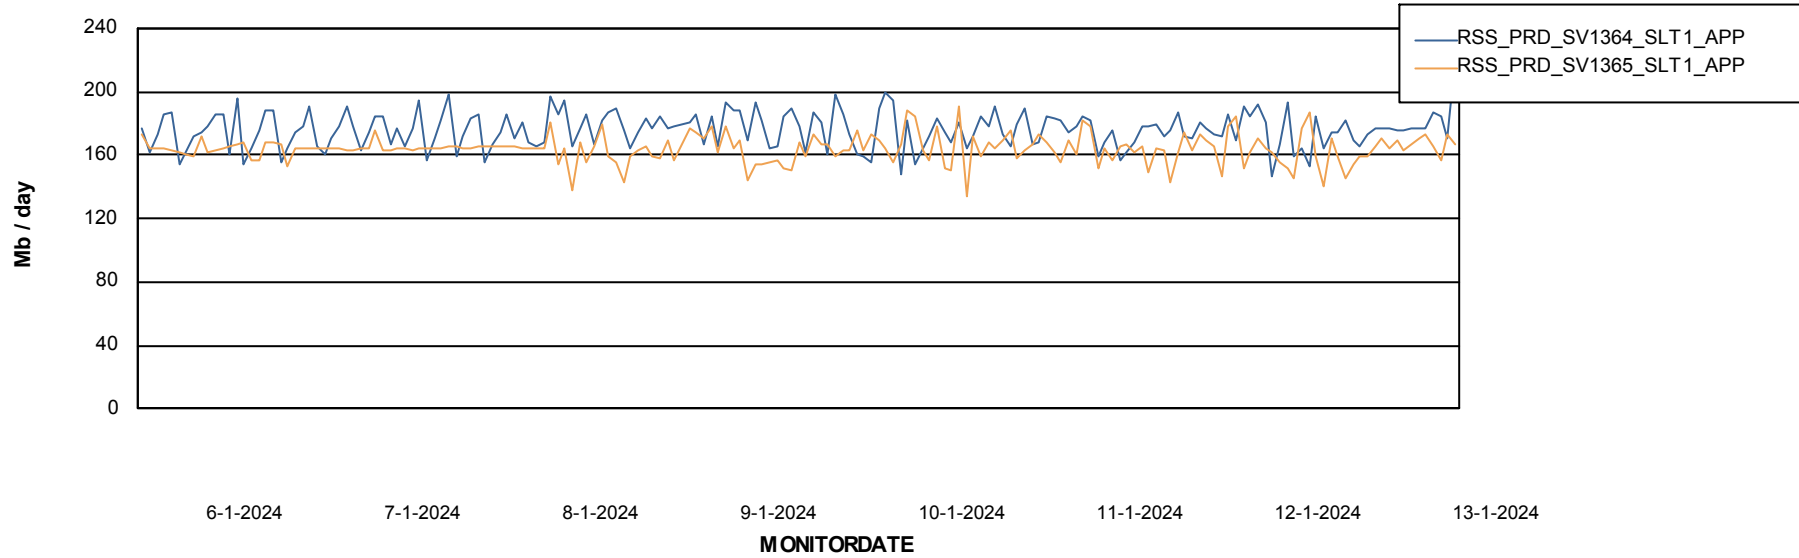

ABSSolute Application Server Services

Avg memory used per ABS Server Service