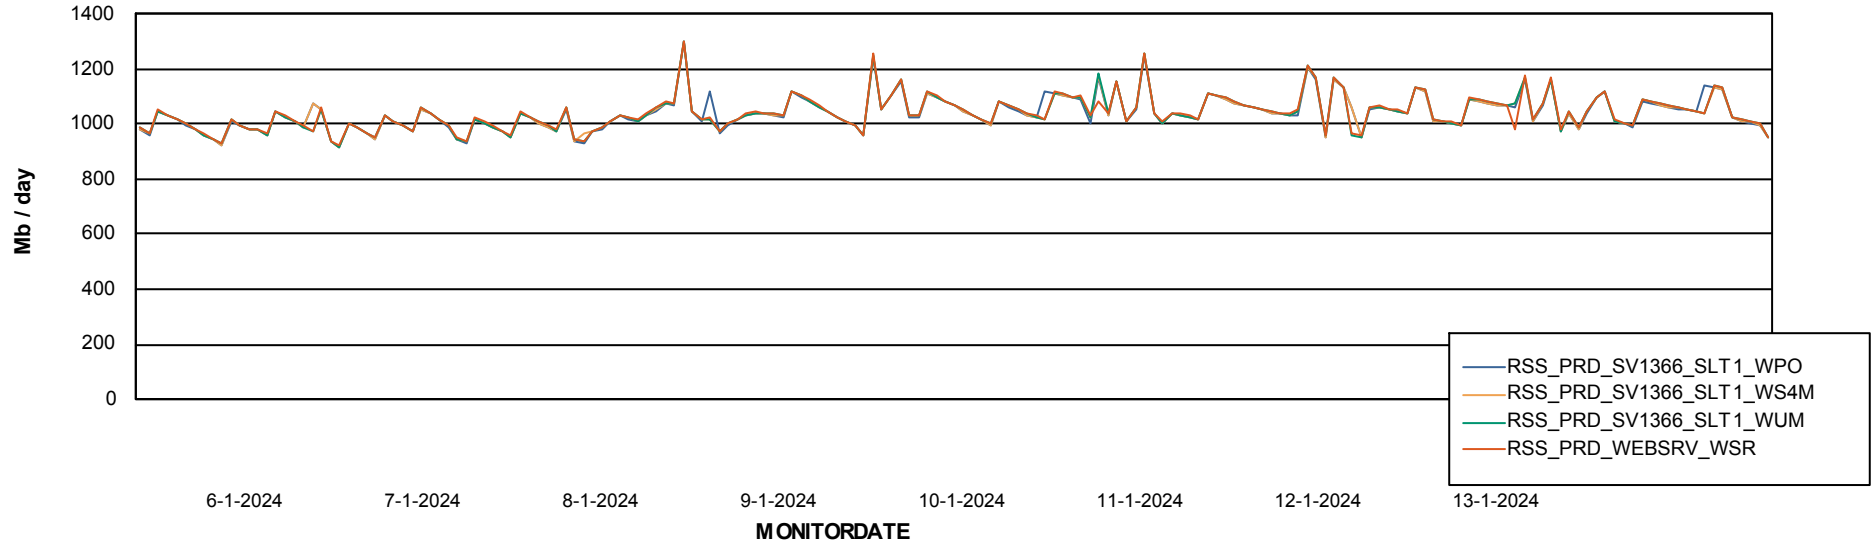

ABSSolute Web Component Services

Avg memory used per ABS Web component