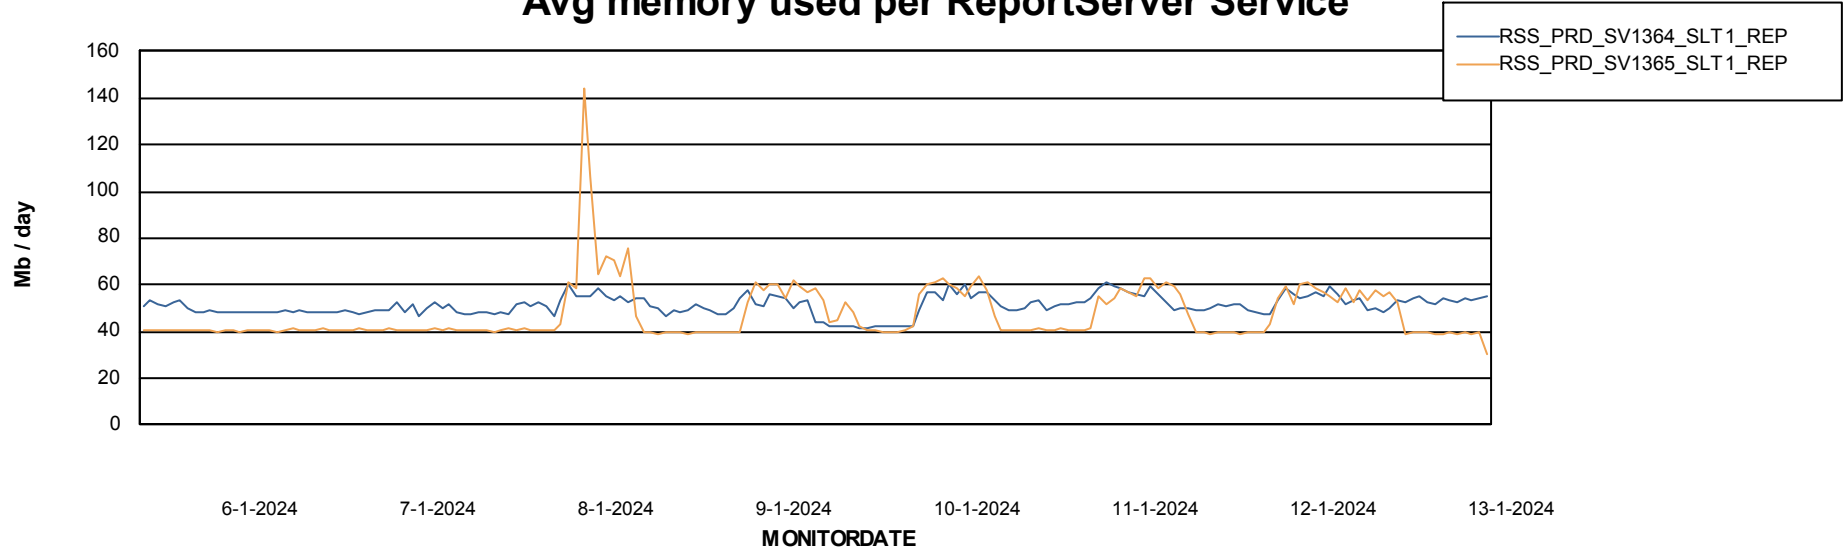

ABSSolute Application ReportServer Services

Avg memory used per ReportServer Service