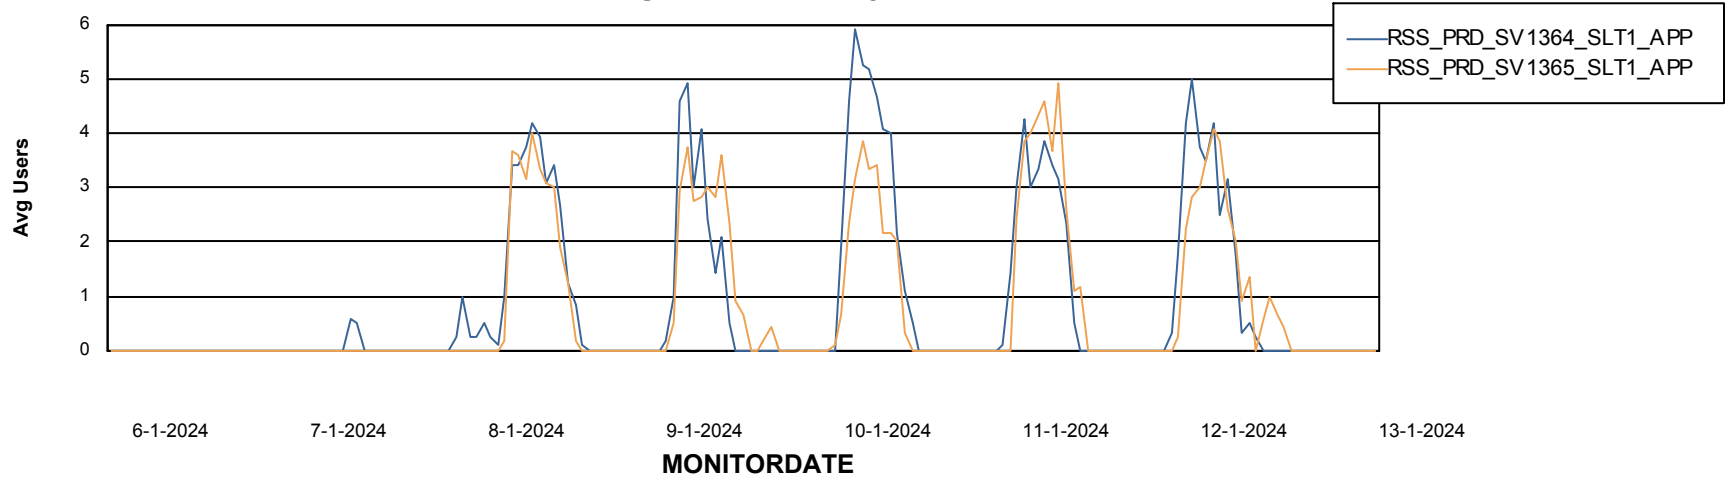

Avg users per day per ABS server