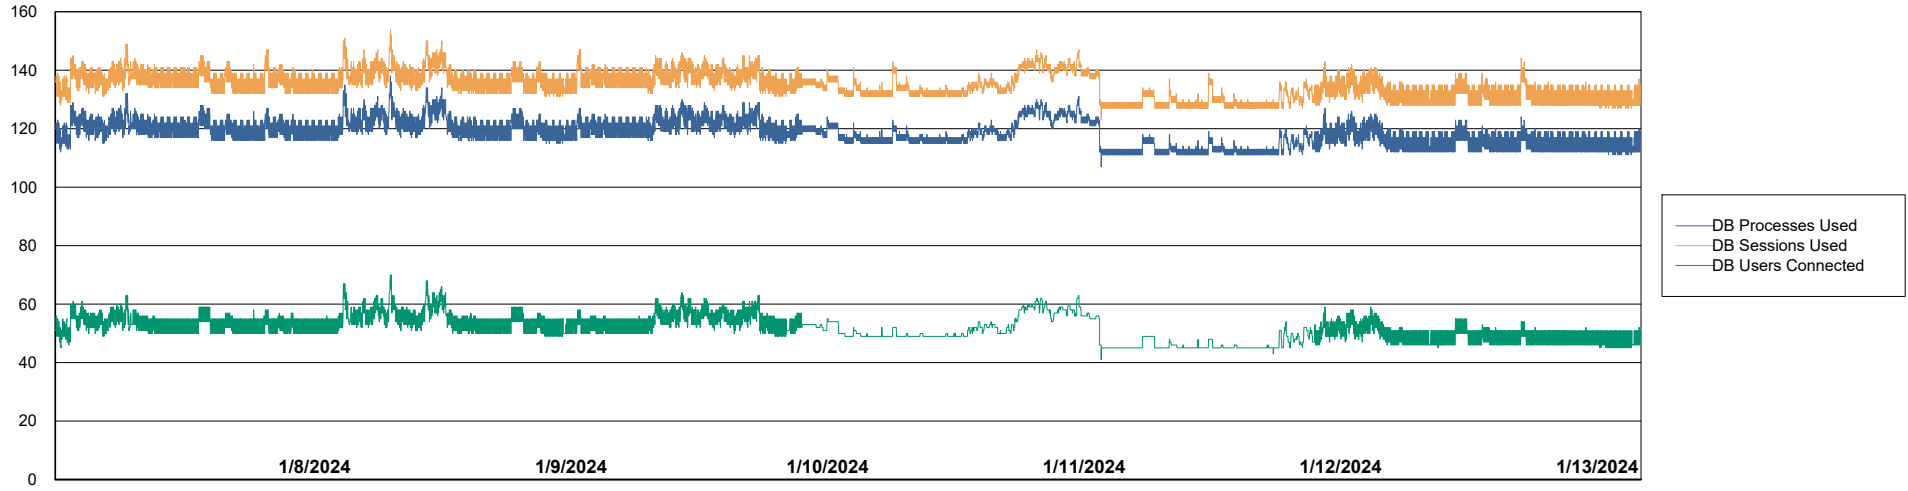

Weekly SLA Customer Report

Customer PHS_Production
Database ID 47

Database Performance PHS_PRD_GCAB992B_ABS1

Weekly SLA Customer Report

Customer PHS_Production
Database ID 47

Database Performance PHS_PRD_GCAB993B_HSBABS1