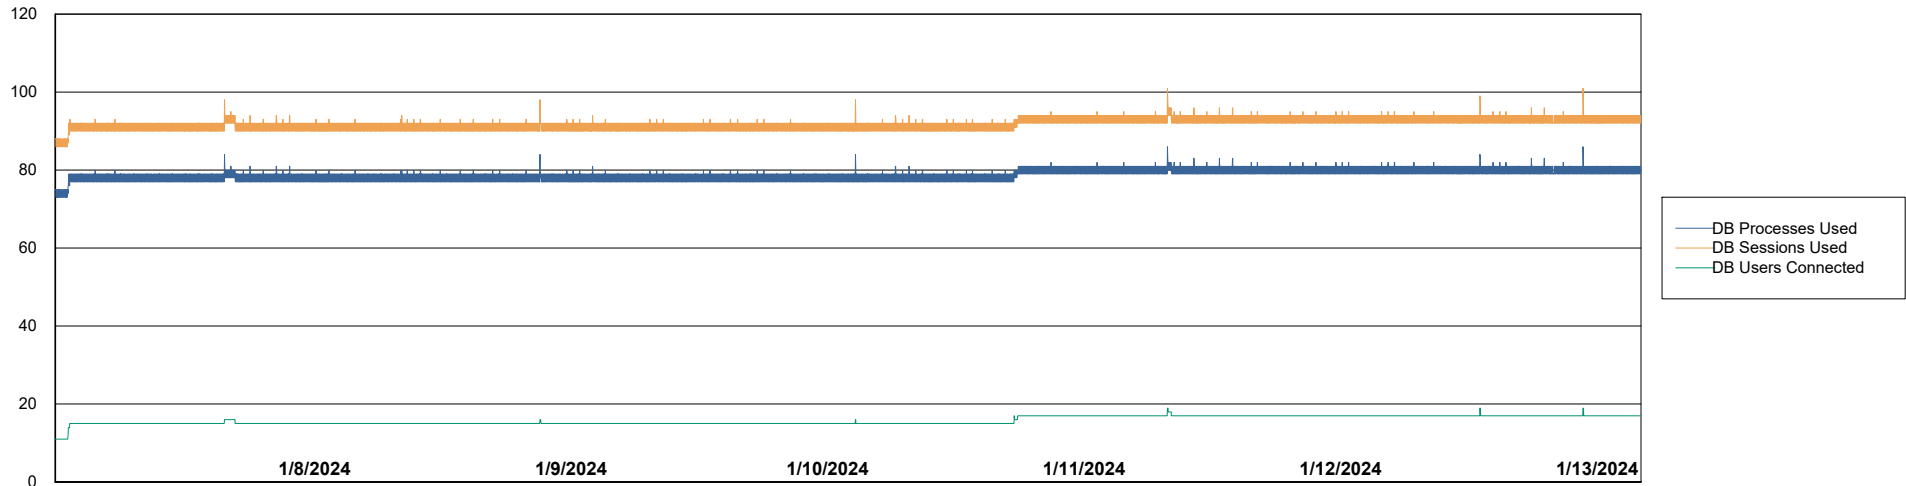

DB Processes Max 1,000

Weekly SLA Customer Report

Customer PHS_Production
Database ID 47

Database Performance PHS_TST_GCAB994B_ABST

Weekly SLA Customer Report

Customer PHS_Production
Database ID 47

DATABASE SIZE PHS_PRD_GCAB992B_ABS1