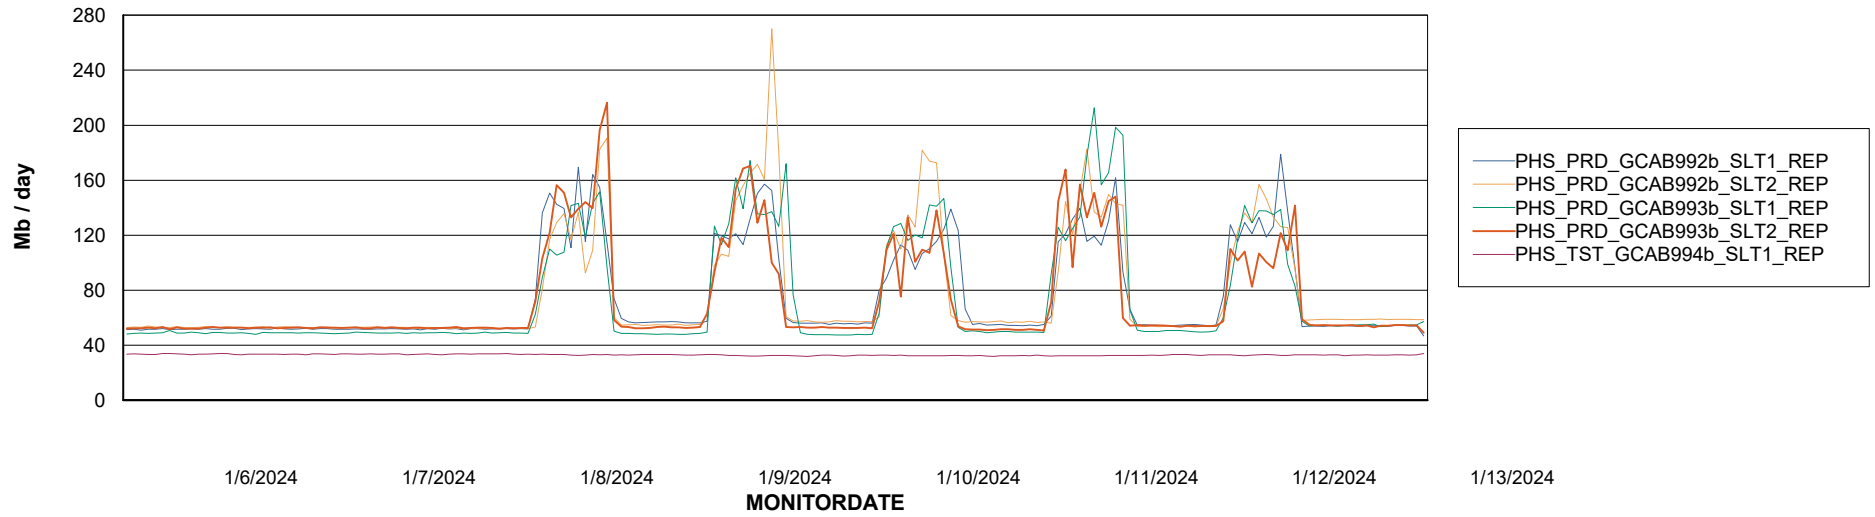

Avg users per day per ABS server

Weekly SLA Customer Report

Customer PHS_Production
Database ID 47

ABSSolute Application ReportServer Services

Avg memory used per ReportServer Service

Weekly SLA Customer Report