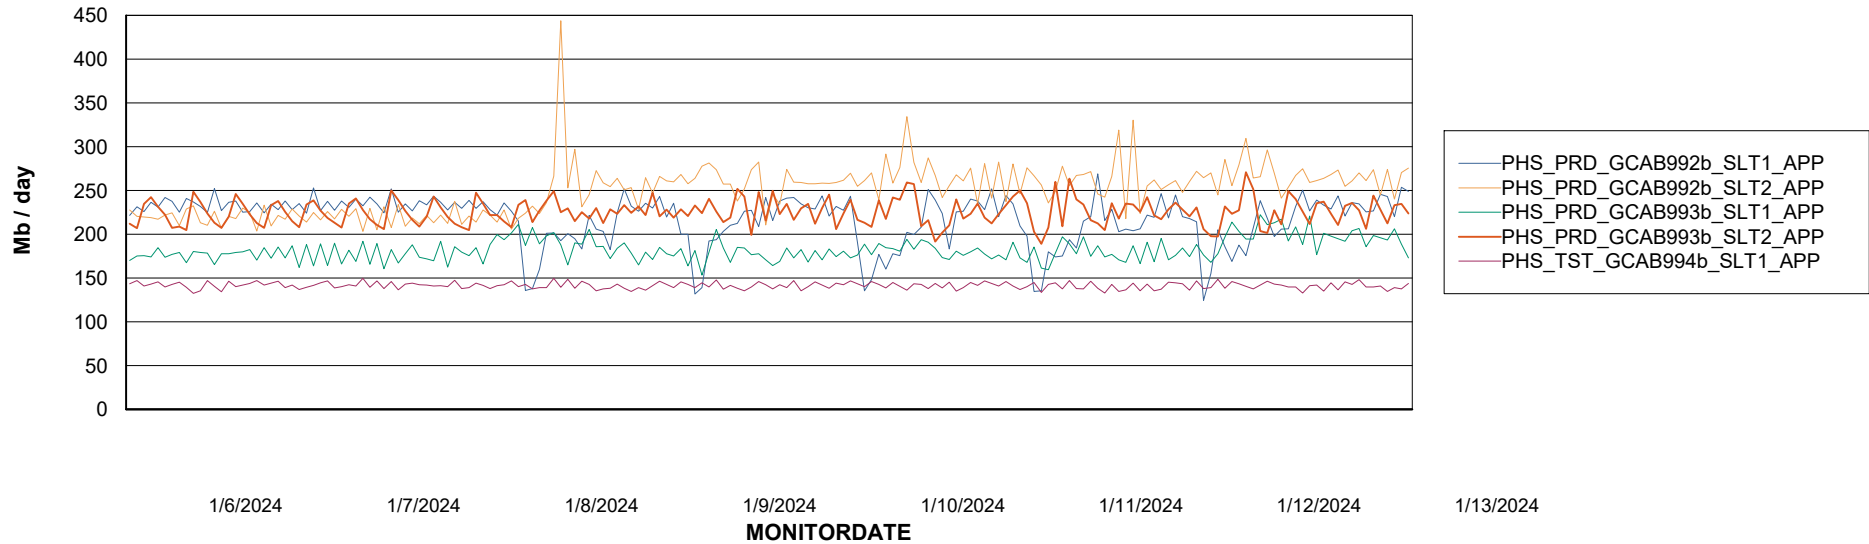

Standby Database Health PHS_Production

Recovery lag for last 7 days

Weekly SLA Customer Report

Customer PHS_Production
Database ID 47

ABSSolute Application Server Services

Avg memory used per ABS Server Service