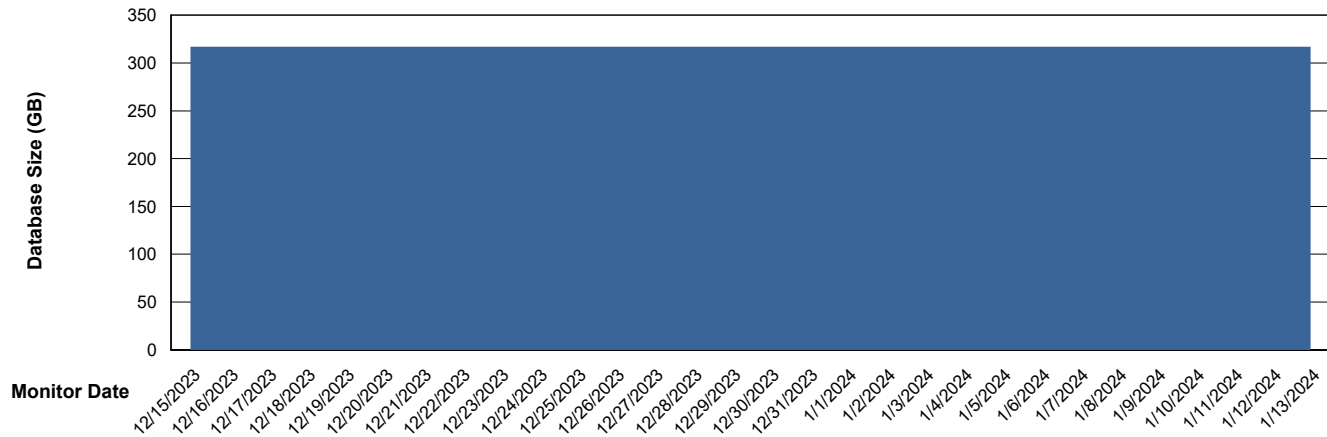

DATABASE SIZE PHS_TST_GCAB994B_ABST

Database growth over last month