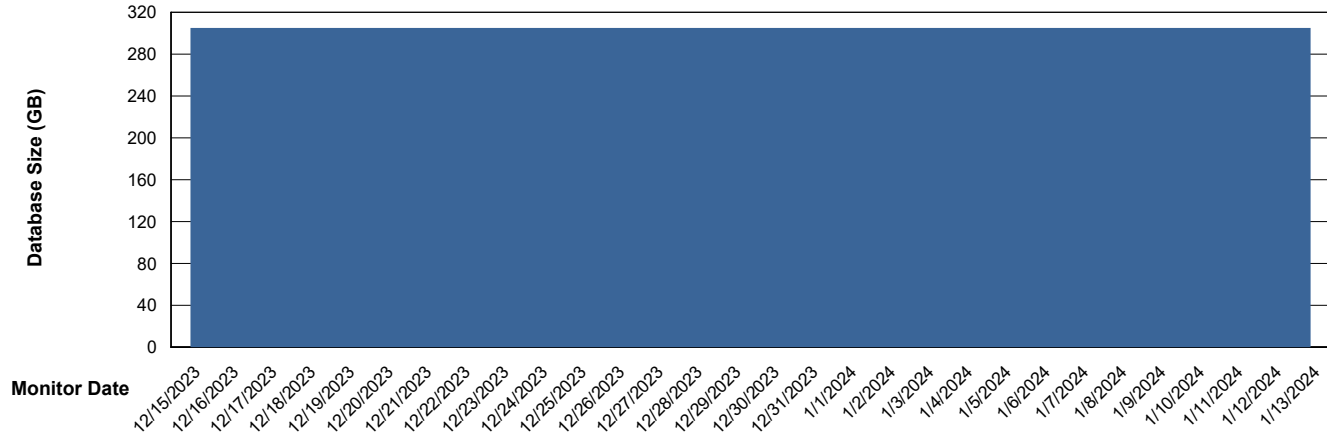

DB Processes Max 1,000

Weekly SLA Customer Report

Customer PHS_Production
Database ID 47

Database Performance PHS_TST_GCAB994B_ABST

Weekly SLA Customer Report

Customer PHS_Production
Database ID 47

DATABASE SIZE PHS_PRD_GCAB992B_ABS1

Database growth over last month

DATABASE SIZE PHS_TST_GCAB994B_ABST

Database growth over last month

Weekly SLA Customer Report

Customer PHS_Production
Database ID 47

Database Tablespace PHS_PRD_GCAB992B_ABS1