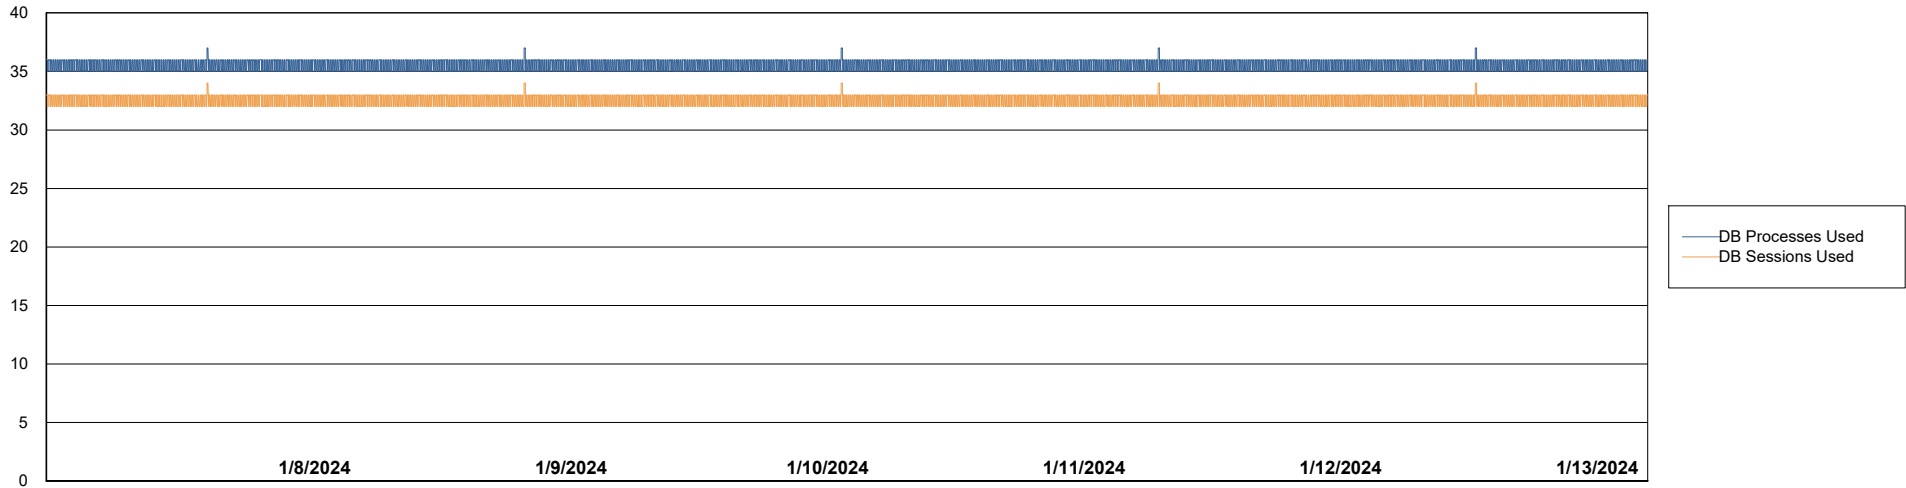

Database Performance PHS_PRD_GCAB993B_HSBABS1

DB Processes Max 1,000