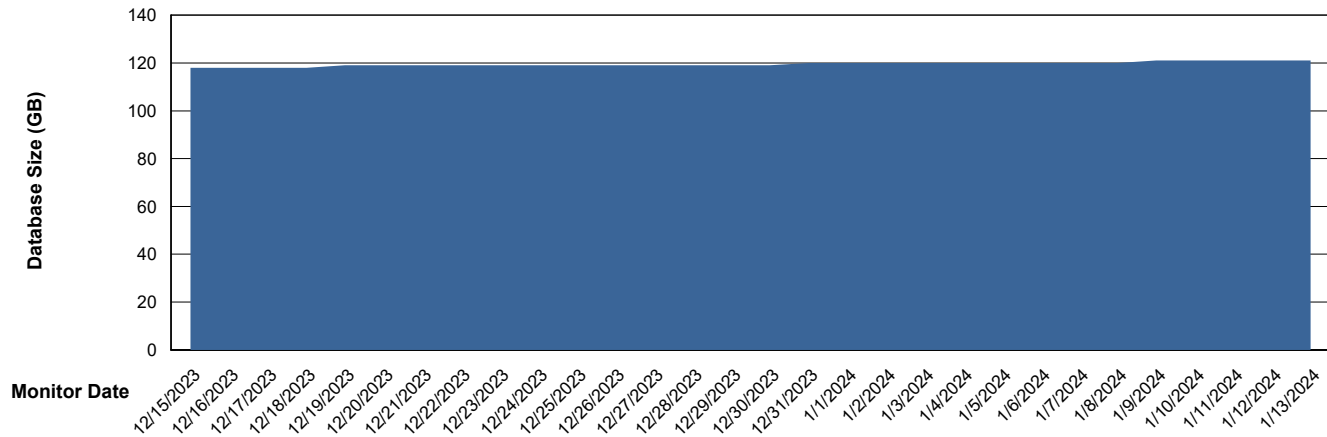

DATABASE SIZE NOA_PRD_NOVOBI_ABS1

Database growth over last month