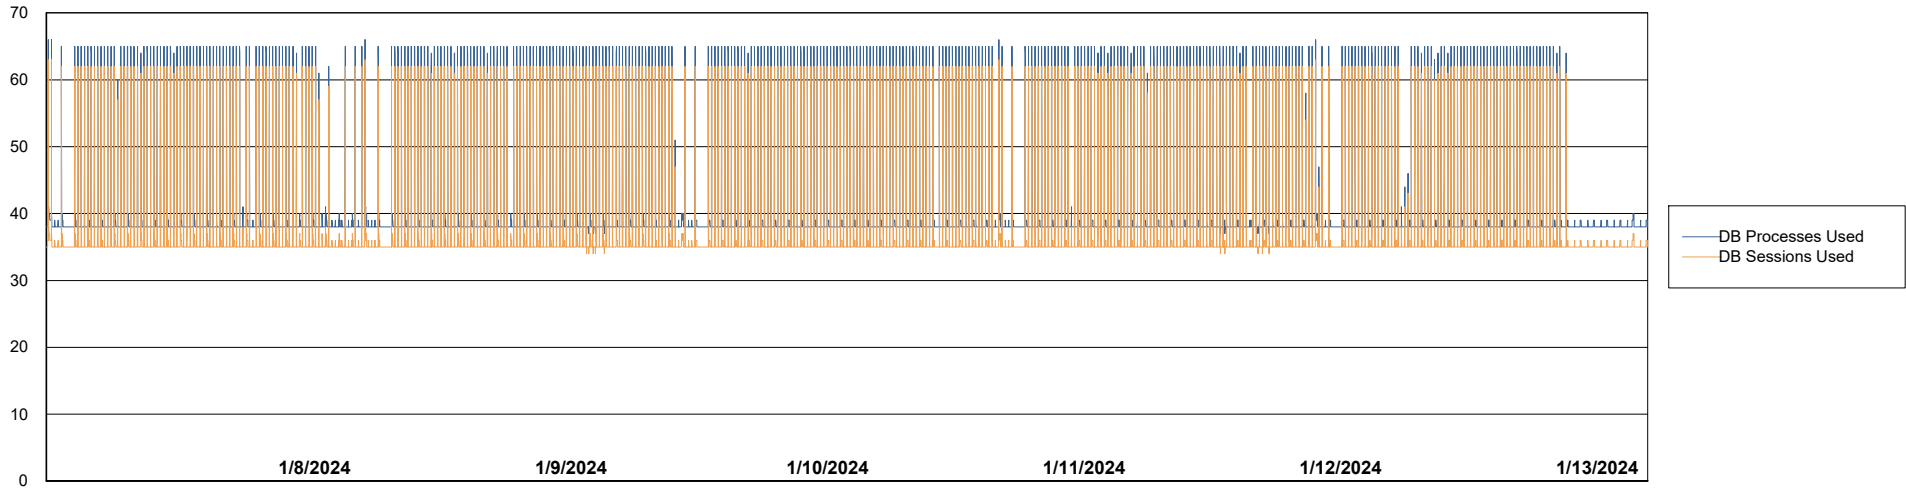

Database Performance NOA_PRD_NovoABS03_HSBABS1

DB Processes Max 300