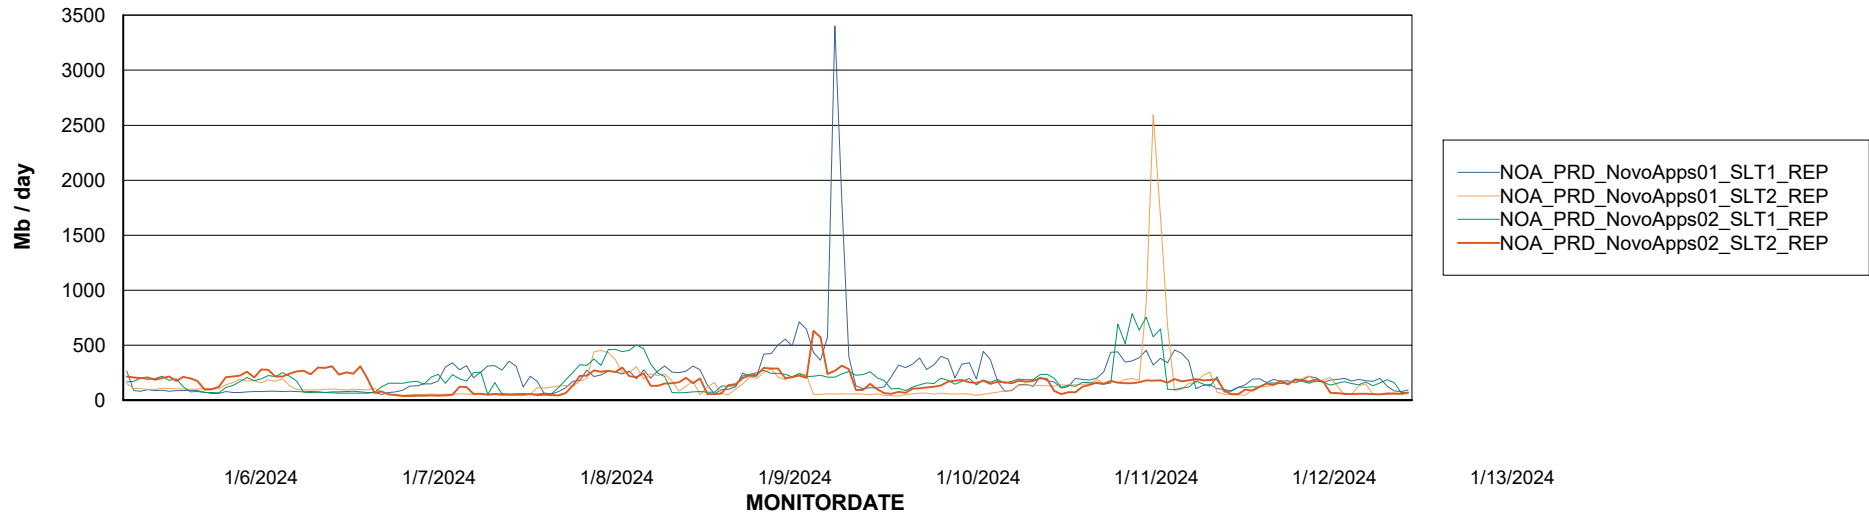

ABSSolute Application ReportServer Services

Avg memory used per ReportServer Service