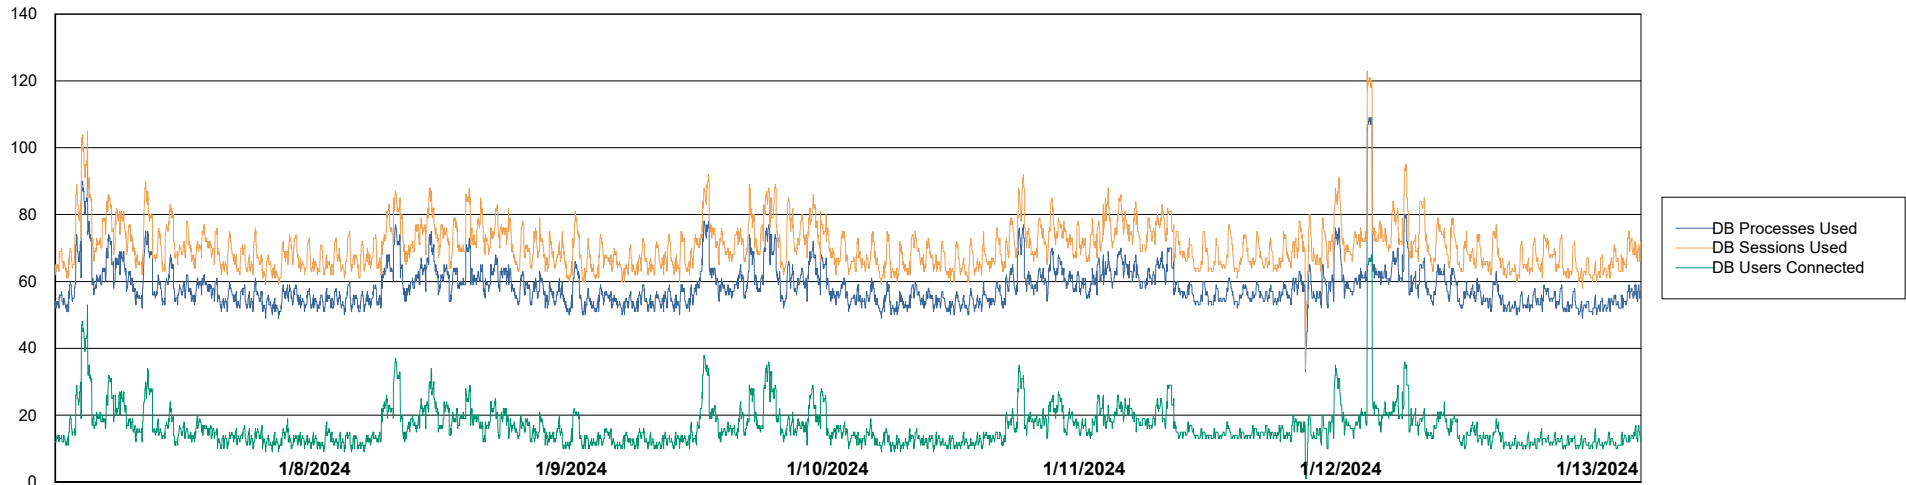

DB Processes Max 300

Weekly SLA Customer Report

Customer NOA_Production (24/7)
Database ID 116

Database Performance NOA_PRD_NOVOBI_ABS1

Weekly SLA Customer Report

Customer NOA_Production (24/7)
Database ID 116