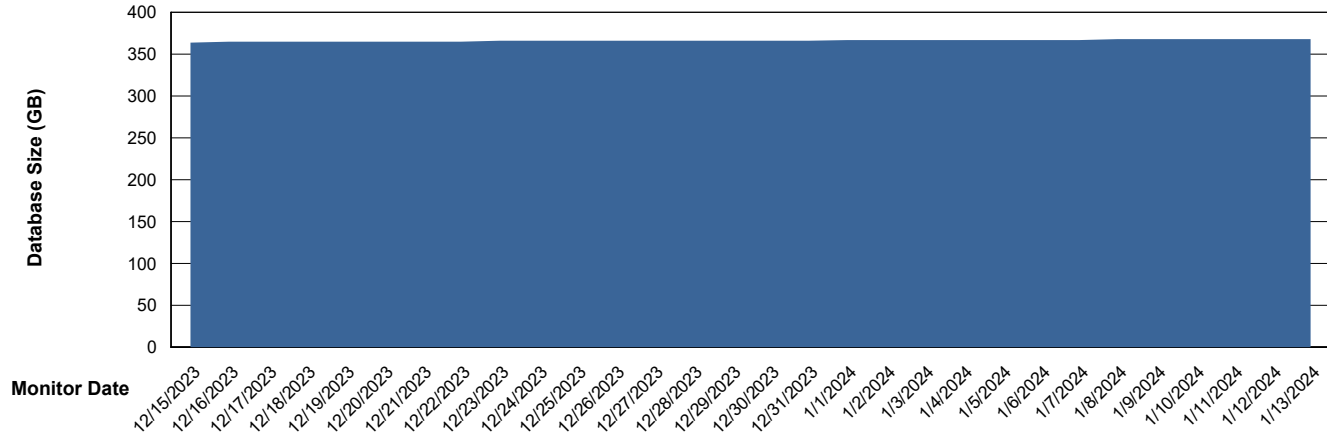

DB Processes Max 300

Weekly SLA Customer Report

Customer NOA_Production (24/7)
Database ID 116

Database Performance NOA_PRD_NOVOBI_ABS1

Weekly SLA Customer Report

Customer NOA_Production (24/7)
Database ID 116

DATABASE SIZE NOA_PRD_NovoABS01_ABS1

Database growth over last month

DATABASE SIZE NOA_PRD_NOVOBI_ABS1

Database growth over last month

Weekly SLA Customer Report

Customer NOA_Production (24/7)
 Database ID 116