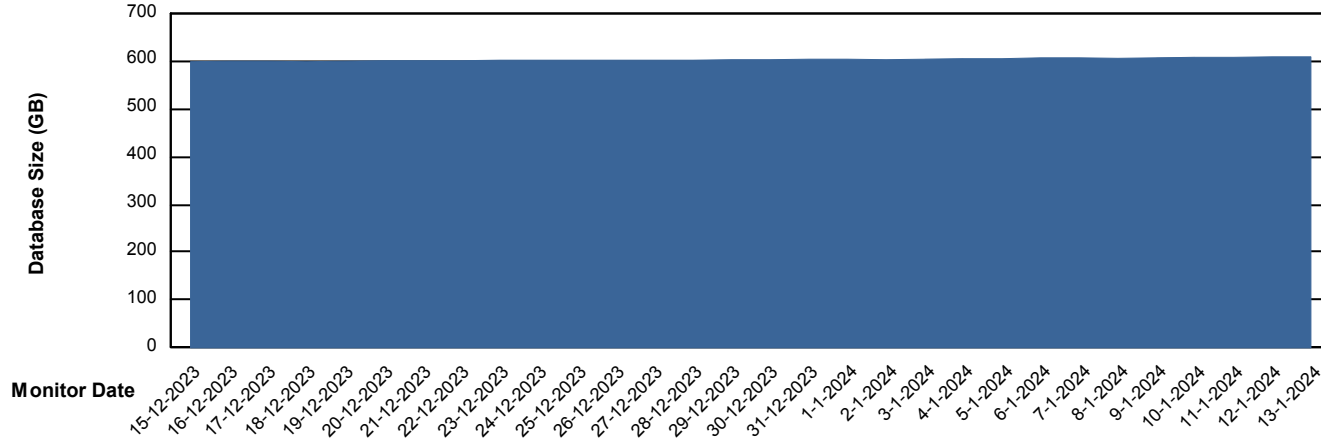

DATABASE SIZE LTS_PROD_CLSABSBI01_BI

Database growth over last month