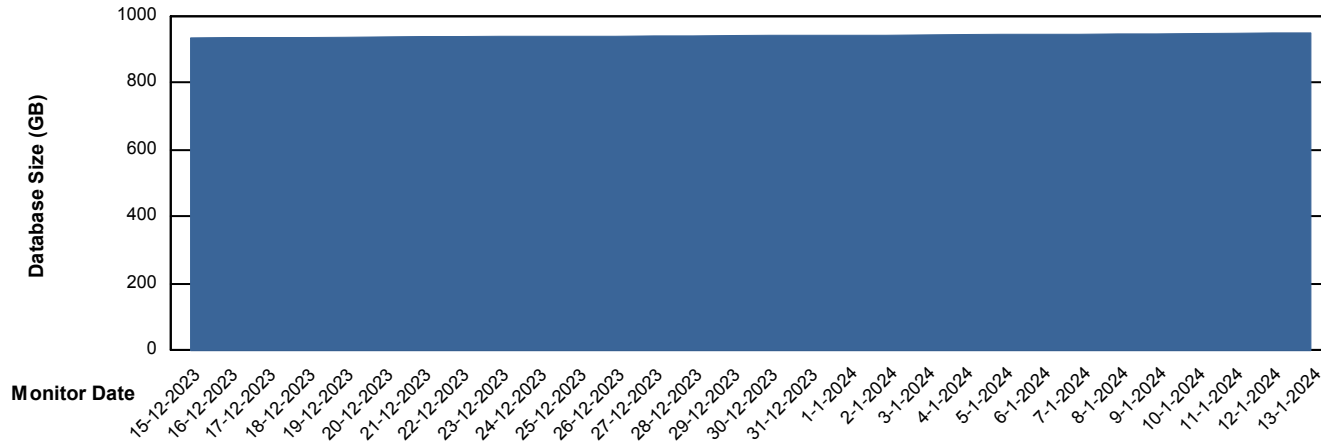

Customer LTS(CleanLease)_Production
Database ID 126

DATABASE SIZE LTS_PROD_CLSABSBI01_BI

Database growth over last month

DATABASE SIZE LTS_PROD_CLSABSDB01_PRDB

Database growth over last month

Weekly SLA Customer Report