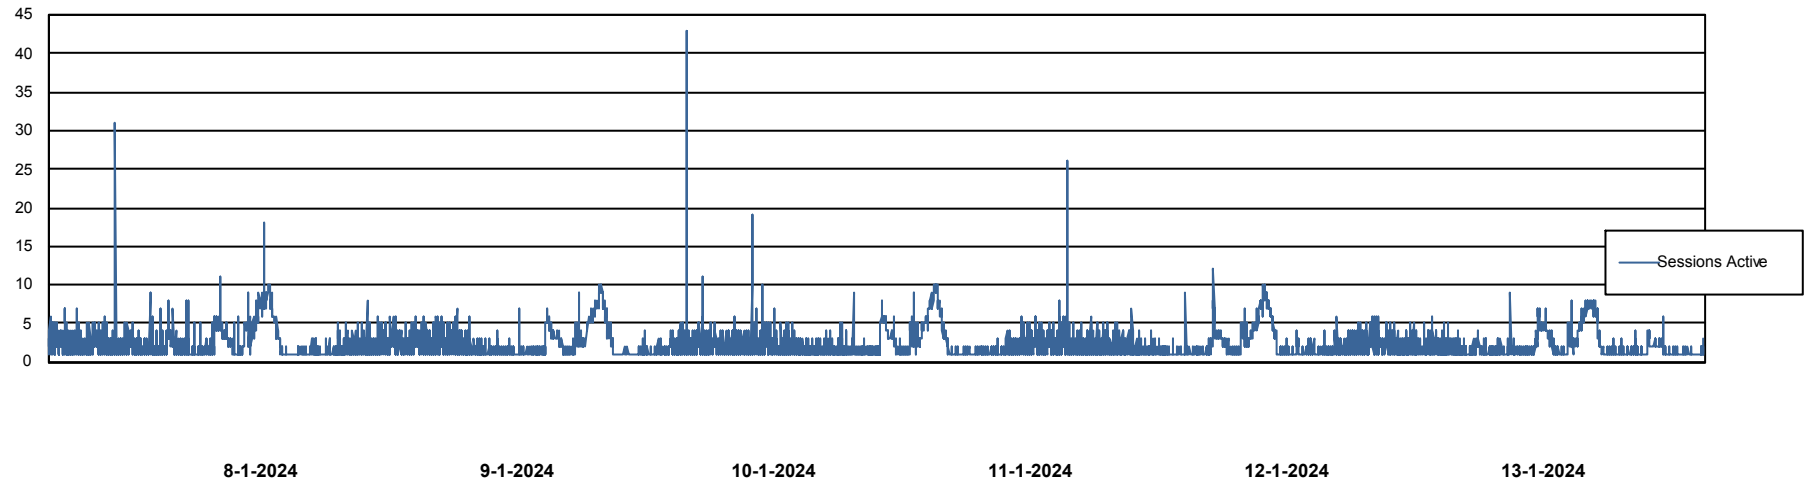

Weekly SLA Customer Report

Customer LTS(CleanLease)_Production
Database ID 126

Database Performance LTS_PROD_CLSABSBI01_BI

Weekly SLA Customer Report

Customer LTS(CleanLease)_Production
Database ID 126

Database Performance LTS_PROD_CLSABSDB01_PRDB