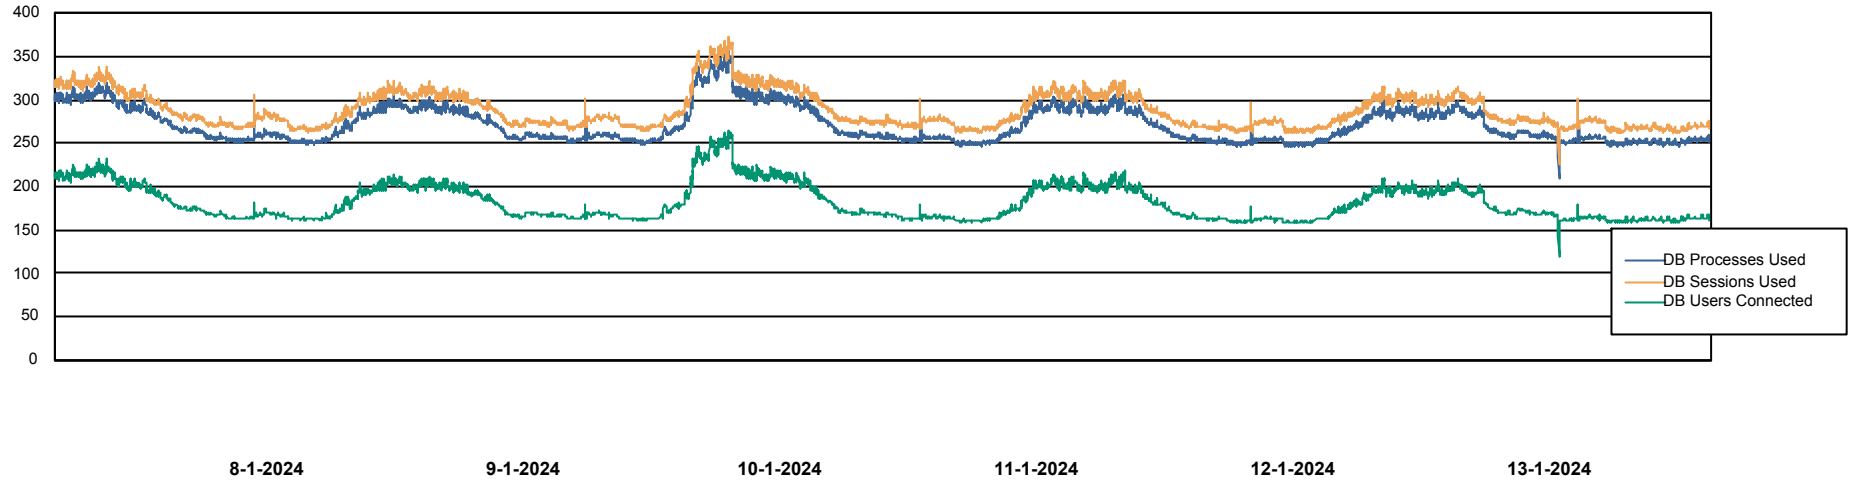

Weekly SLA Customer Report

Customer LTS(CleanLease)_Production
Database ID 126

Database Performance LTS_PROD_CLSABSBI01_BI

Weekly SLA Customer Report

Customer LTS(CleanLease)_Production
Database ID 126

Database Performance LTS_PROD_CLSABSDB01_PRDB