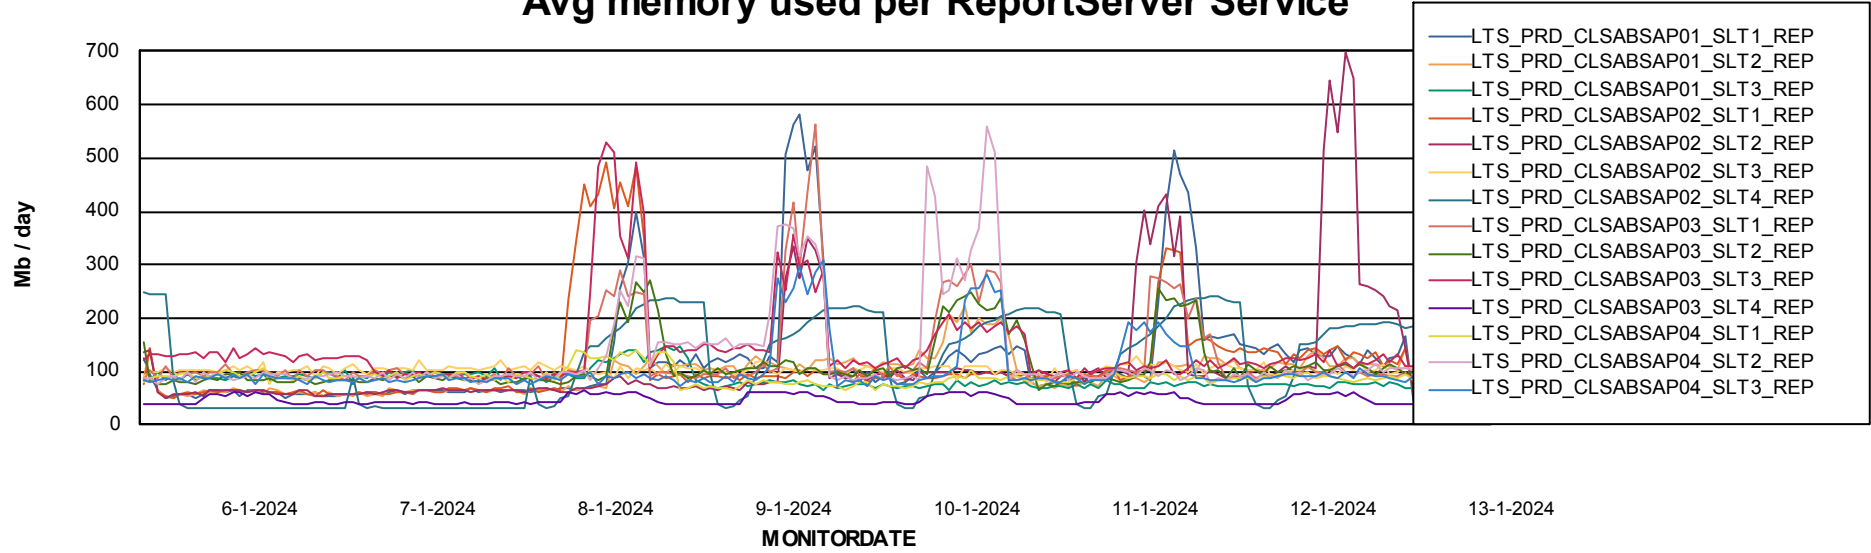

ABSSolute Application ReportServer Services

Avg memory used per ReportServer Service