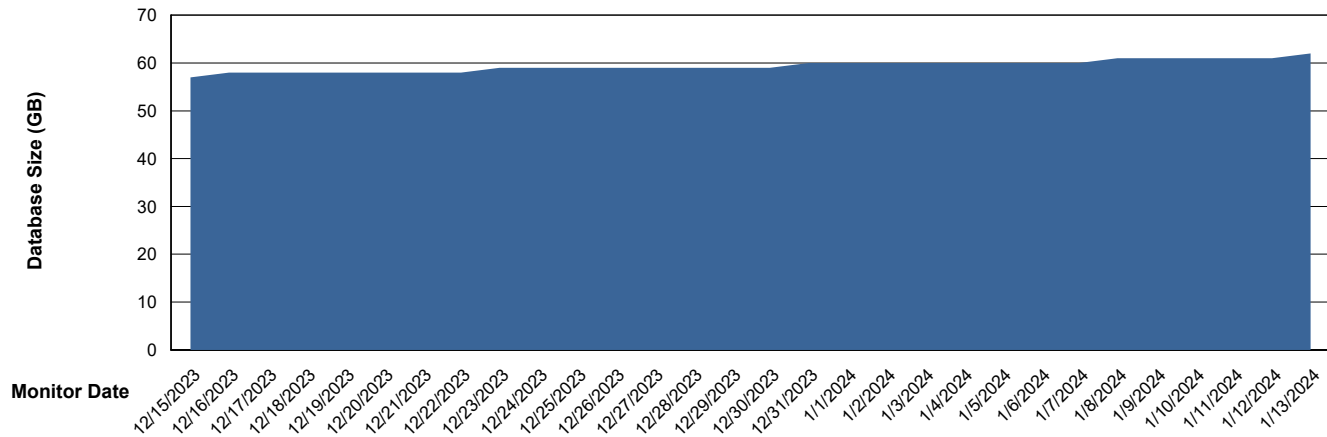

Weekly SLA Customer Report

Customer KBR_Production
Database ID 117

Database Performance KBR_PRD_DB-SRV2_HSBABS1

DB Processes Max 1,000

Weekly SLA Customer Report

Customer KBR_Production
Database ID 117

DATABASE SIZE KBR_PRD_BI-DBSRV_ABS1

Database growth over last month

DATABASE SIZE KBR_PRD_DB-SRV1_ABS1

Database growth over last month

Weekly SLA Customer Report

Customer KBR_Production
 Database ID 117

Database Tablespace KBR_PRD_BI-DBSRV_ABS1