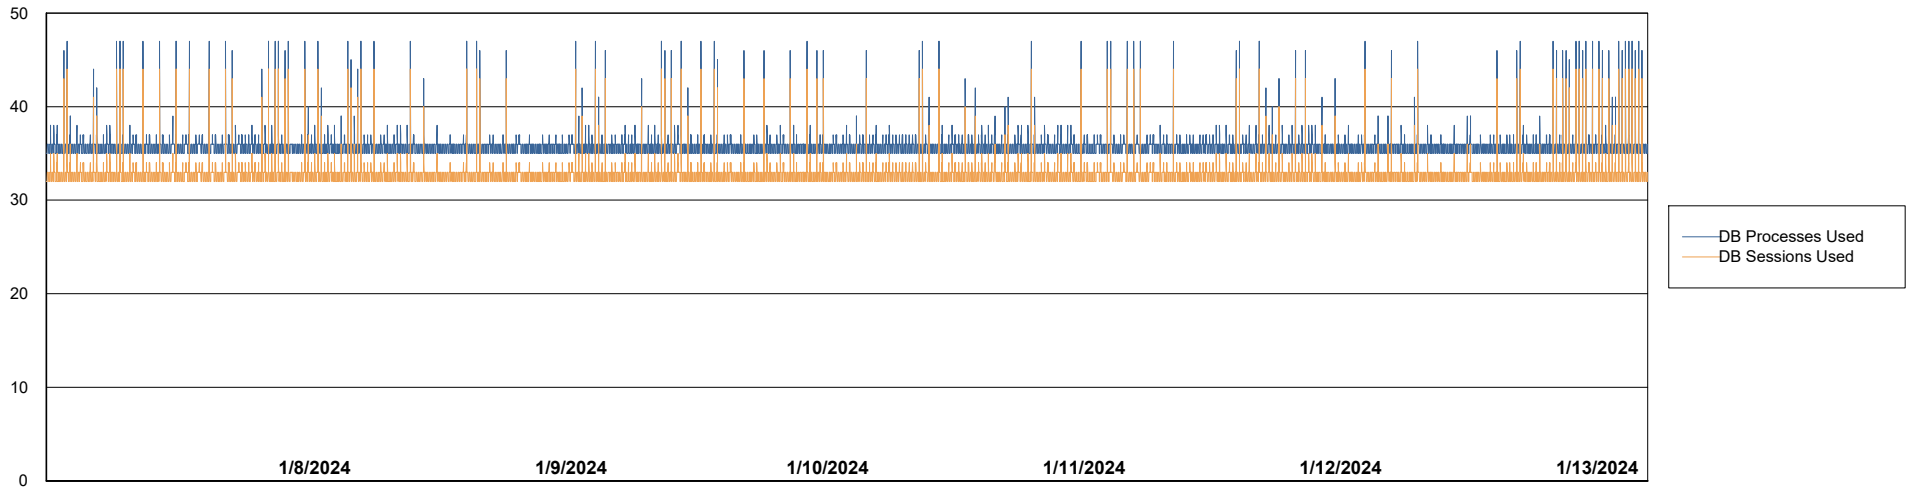

Database Performance KBR_PRD_DB-SRV2_HSBABS1

DB Processes Max 1,000