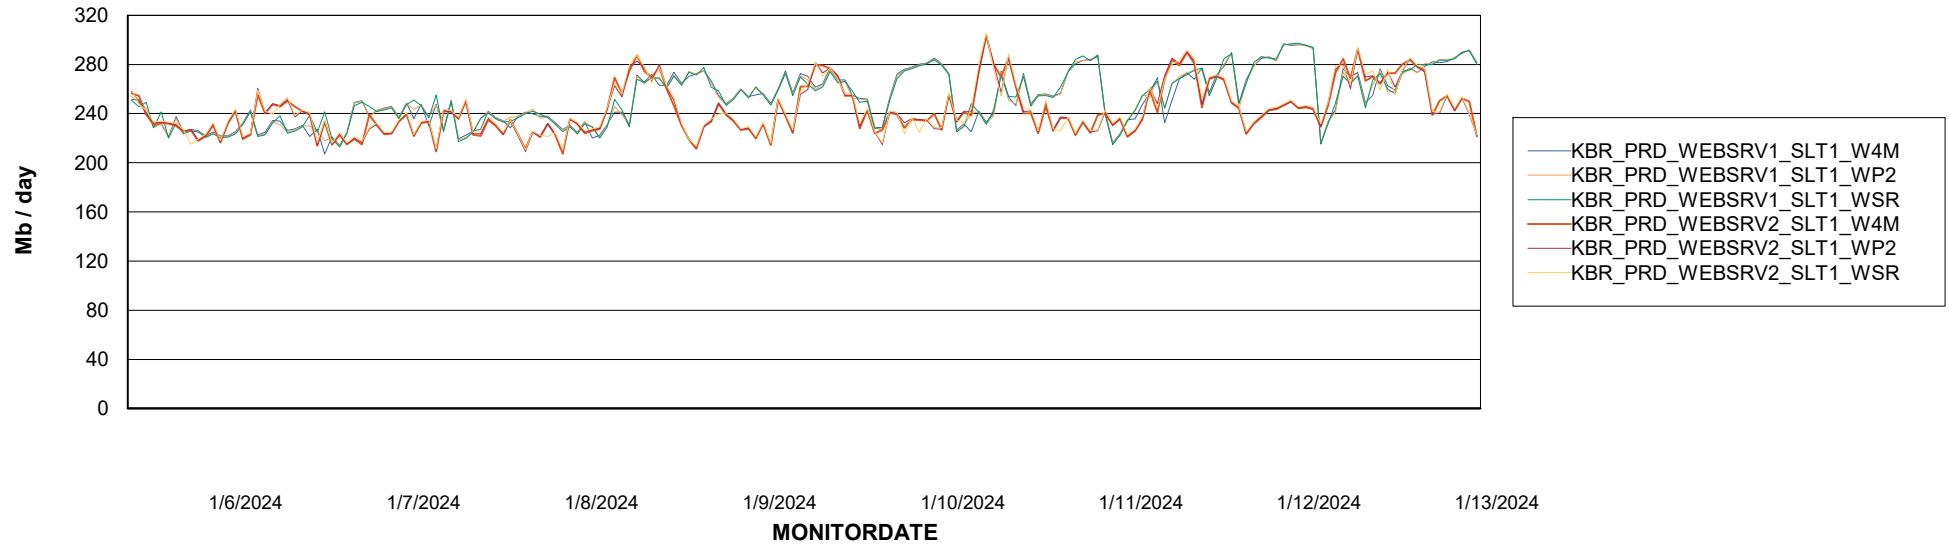

ABSSolute Web Component Services

Avg memory used per ABS Web component