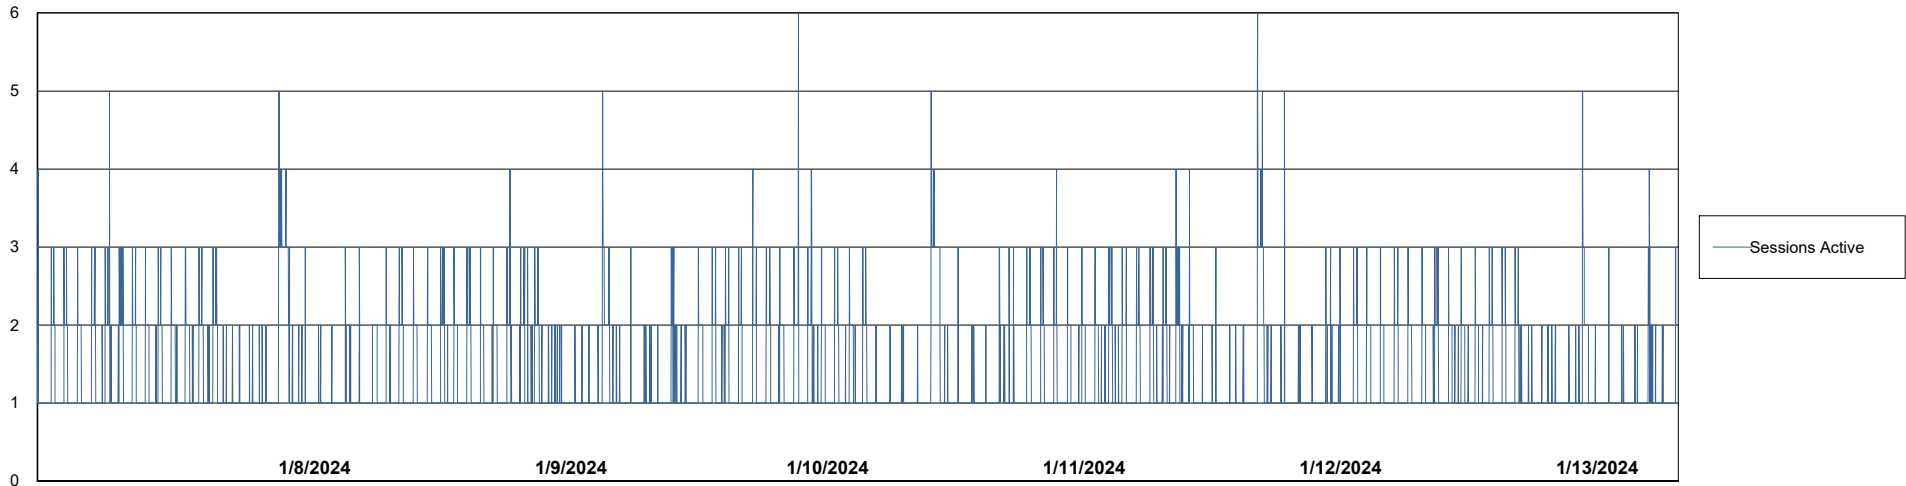

Database Performance KBR_PRD_BI-DBSRV_ABS1