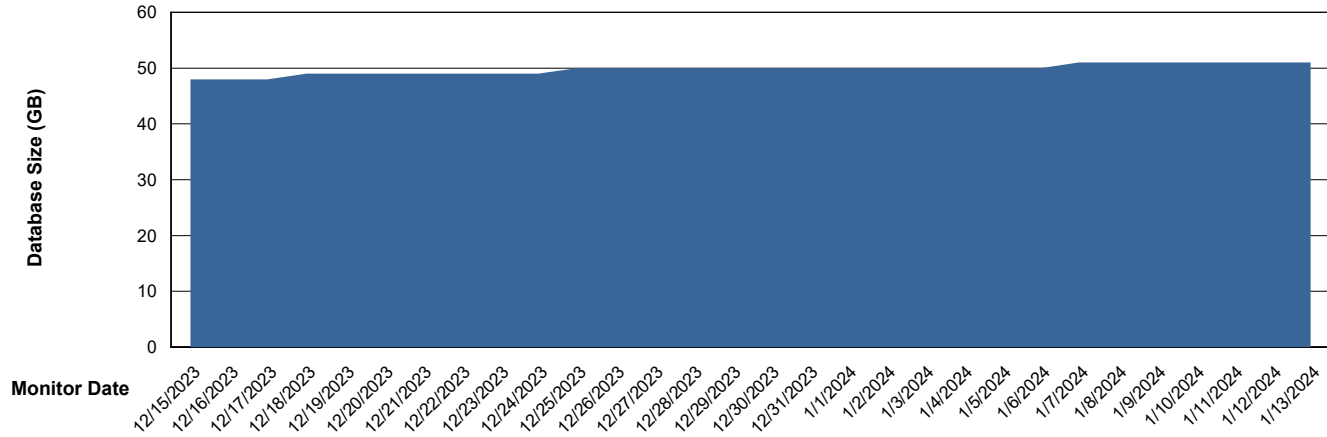

Weekly SLA Customer Report

Customer KBR_Production
Database ID 117

Database Performance KBR_PRD_DB-SRV2_HSBABS1

DB Processes Max 1,000

Weekly SLA Customer Report

Customer KBR_Production
Database ID 117

DATABASE SIZE KBR_PRD_BI-DBSRV_ABS1

Database growth over last month

DATABASE SIZE KBR_PRD_DB-SRV1_ABS1

Database growth over last month

Weekly SLA Customer Report

Customer KBR_Production
 Database ID 117

Database Tablespace KBR_PRD_BI-DBSRV_ABS1