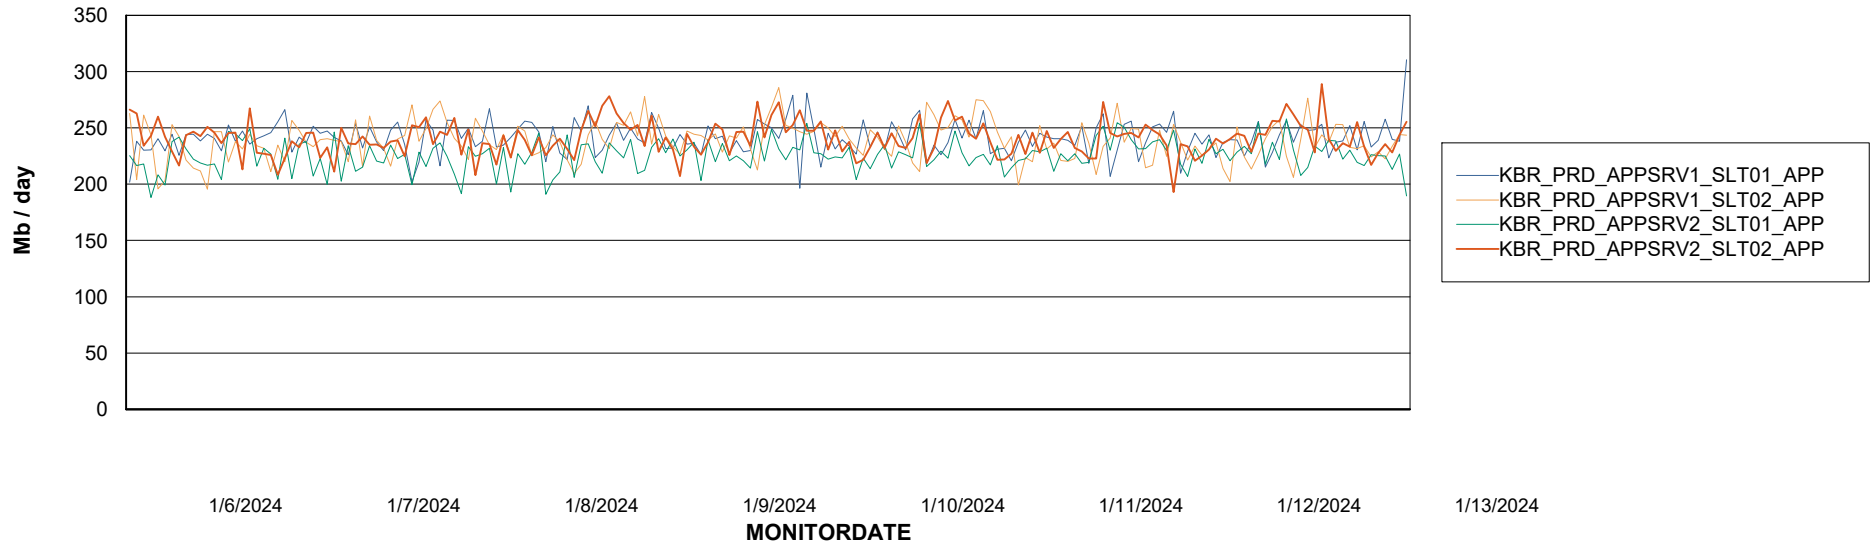

ABSSolute Application Server Services

Avg memory used per ABS Server Service