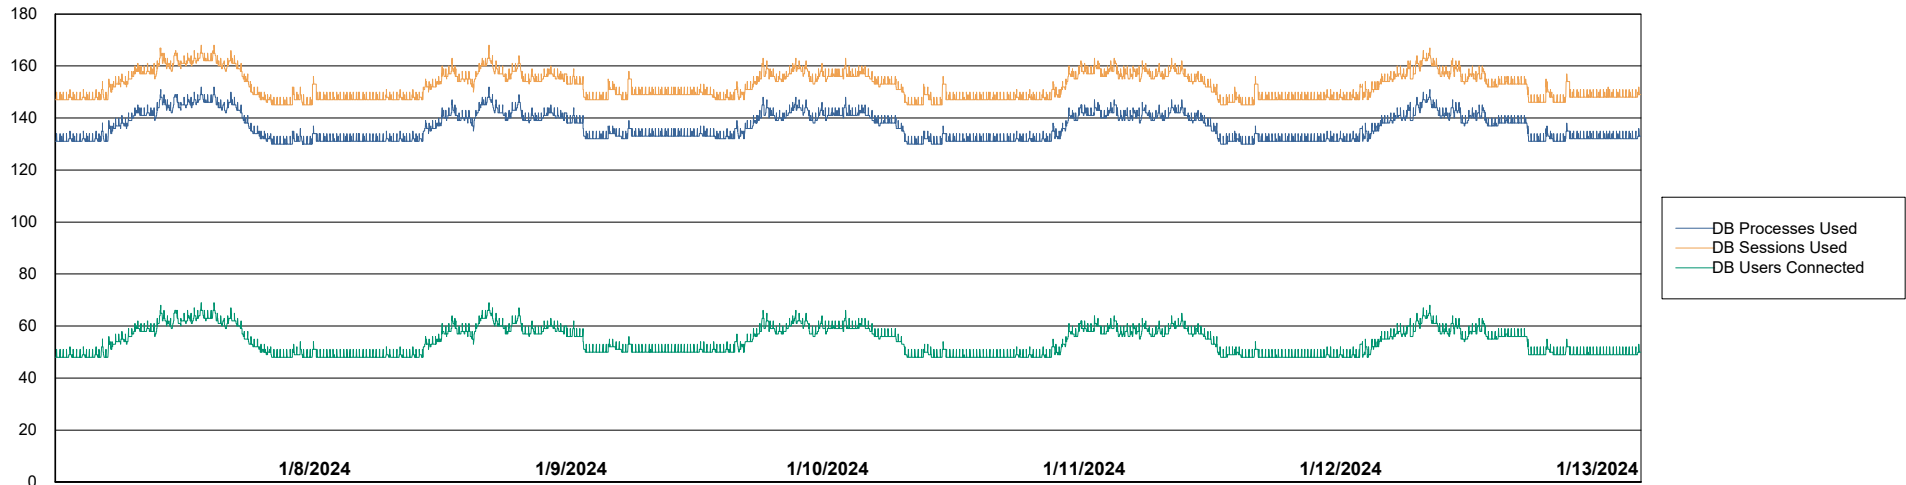

Weekly SLA Customer Report

Customer KBR_Production
 Database ID 117

Harddisk Usage KBR_PRD_WEBSRV2

	Free disk space on / (%)	Total disk space on / (Gb)	Used disk space on / (Gb)	Free disk space on /boot (%)	Total disk space on /boot (Gb)	Used disk space on /boot (Gb)
1/13/2024	82	55	10	59	1	0
1/12/2024	82	55	10	59	1	0
1/11/2024	82	55	10	59	1	0
1/10/2024	82	55	10	59	1	0
1/9/2024	82	55	10	59	1	0
1/8/2024	82	55	10	59	1	0
1/7/2024	82	55	10	59	1	0

Weekly SLA Customer Report

Customer KBR_Production
Database ID 117

Database Performance KBR_PRD_BI-DBSRV_ABS1

Weekly SLA Customer Report

Customer KBR_Production
Database ID 117

Database Performance KBR_PRD_DB-SRV1_ABS1