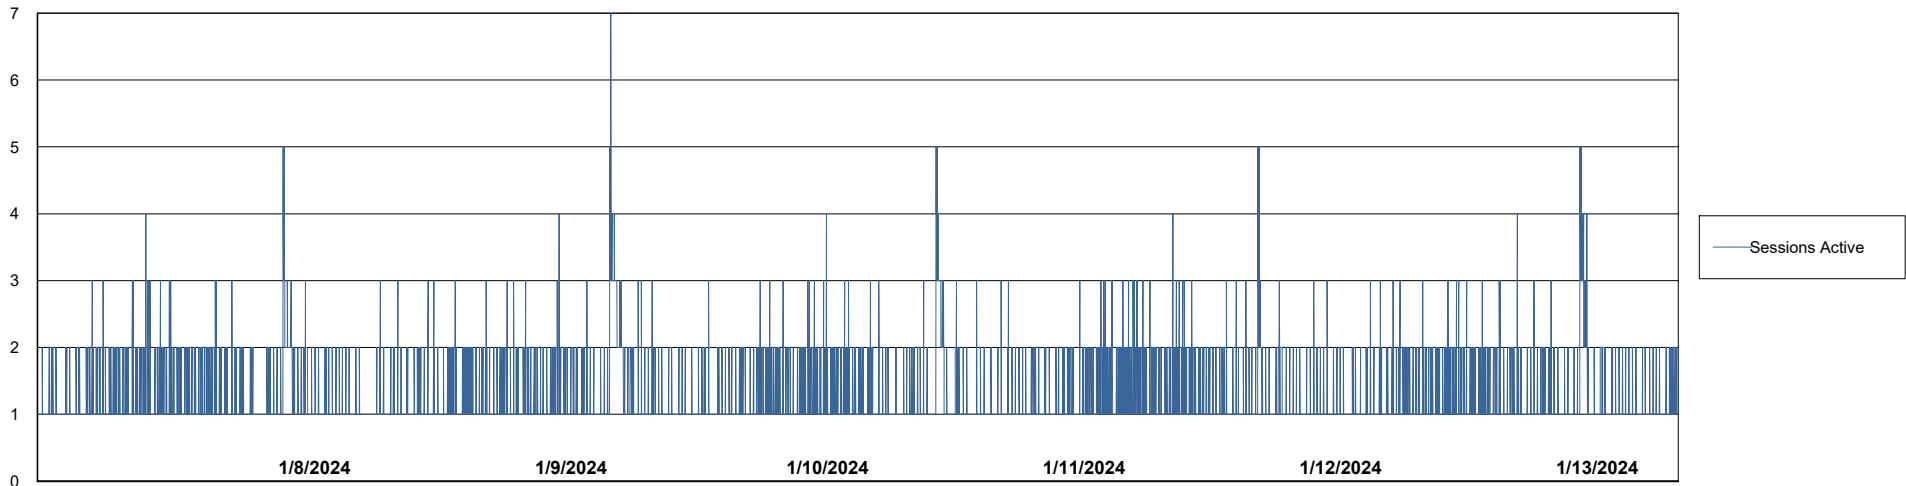

Weekly SLA Customer Report

Customer KBR_Production
 Database ID 117

Harddisk Usage KBR_PRD_WEBSRV2

	Free disk space on / (%)	Total disk space on / (Gb)	Used disk space on / (Gb)	Free disk space on /boot (%)	Total disk space on /boot (Gb)	Used disk space on /boot (Gb)
1/13/2024	82	55	10	59	1	0
1/12/2024	82	55	10	59	1	0
1/11/2024	82	55	10	59	1	0
1/10/2024	82	55	10	59	1	0
1/9/2024	82	55	10	59	1	0
1/8/2024	82	55	10	59	1	0
1/7/2024	82	55	10	59	1	0

Weekly SLA Customer Report

Customer KBR_Production
Database ID 117

Database Performance KBR_PRD_BI-DBSRV_ABS1

Weekly SLA Customer Report

Customer KBR_Production
Database ID 117

Database Performance KBR_PRD_DB-SRV1_ABS1