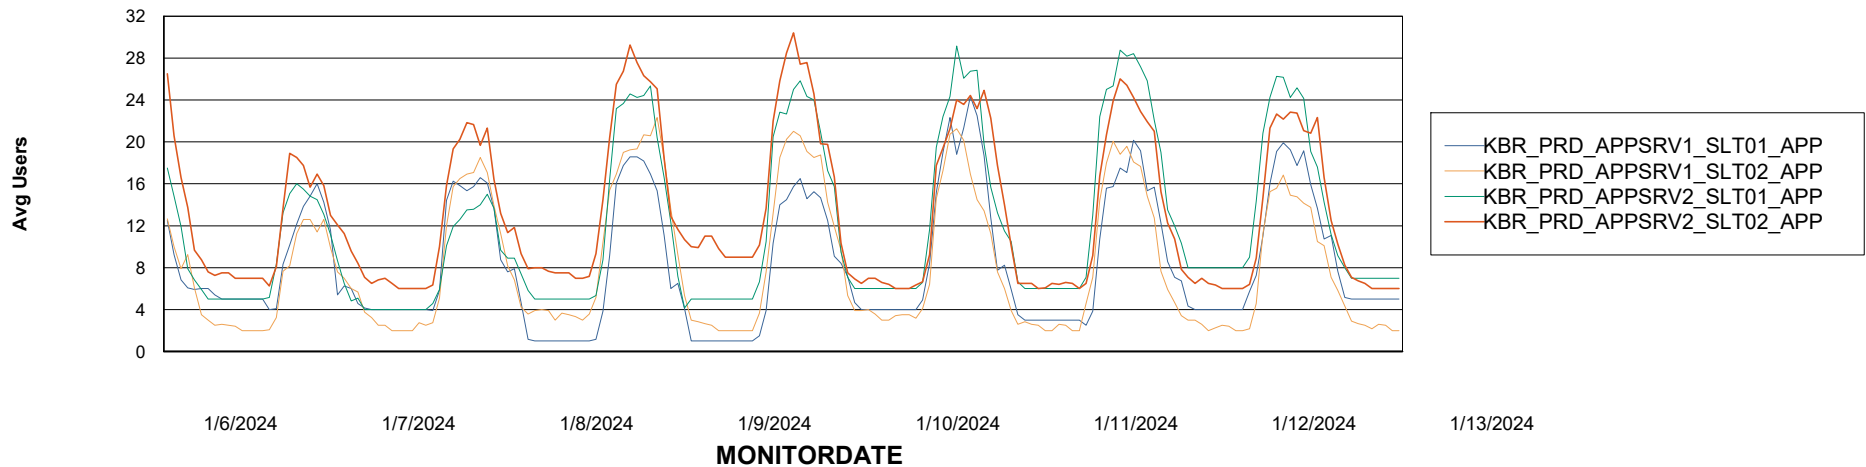

Avg users per day per ABS server