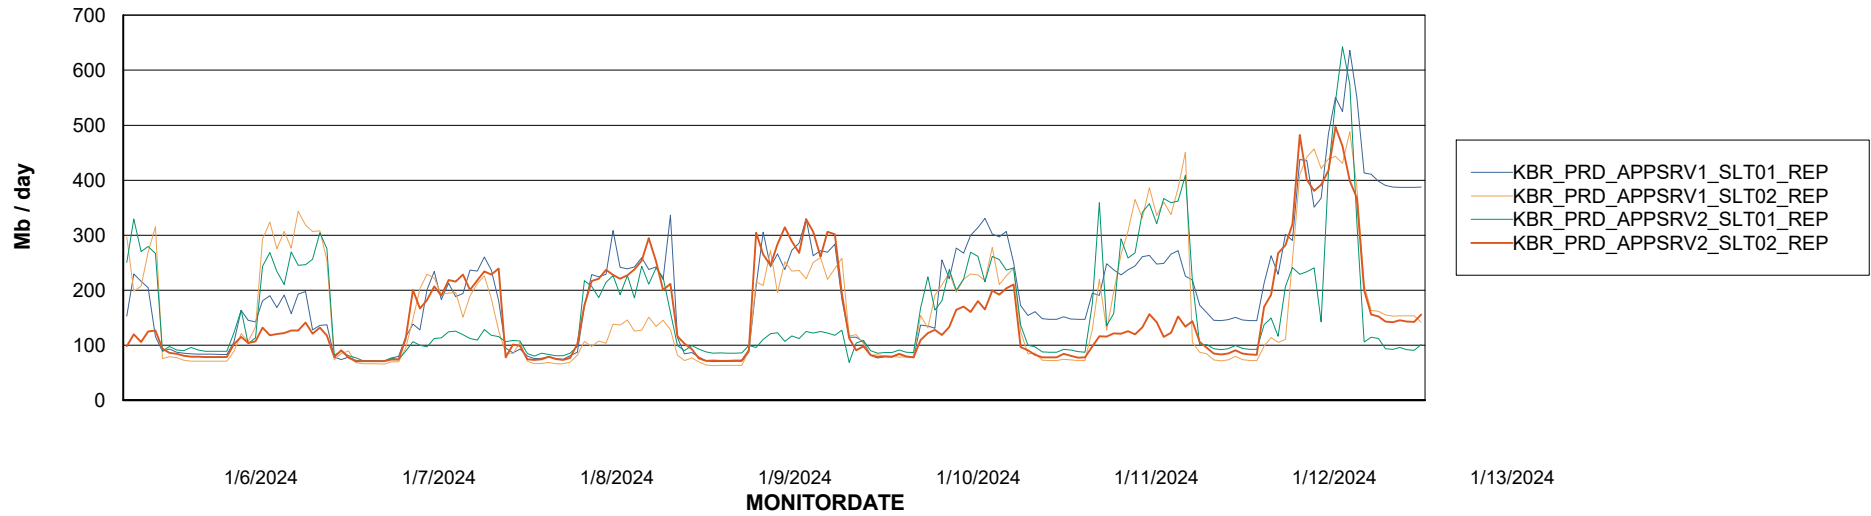

ABSSolute Application Server Services

Avg memory used per ReportServer Service