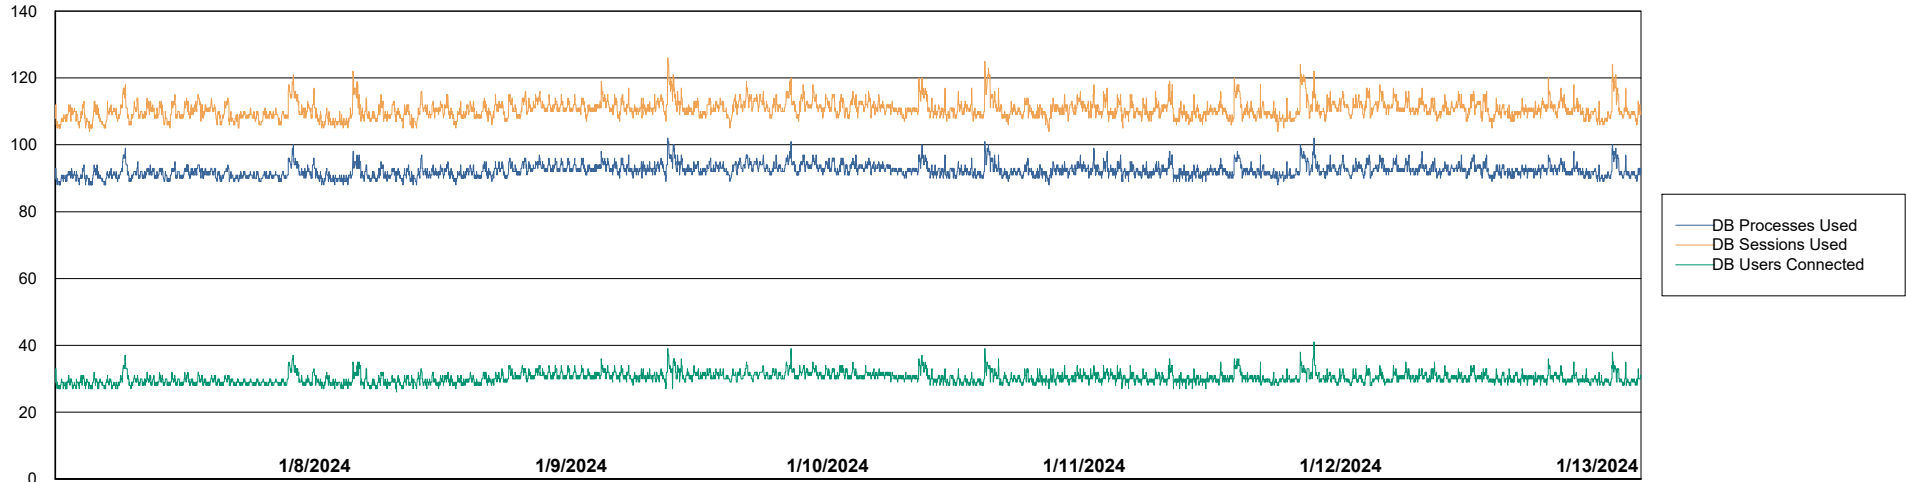

Database Performance KBR_PRD_BI-DBSRV_ABS1