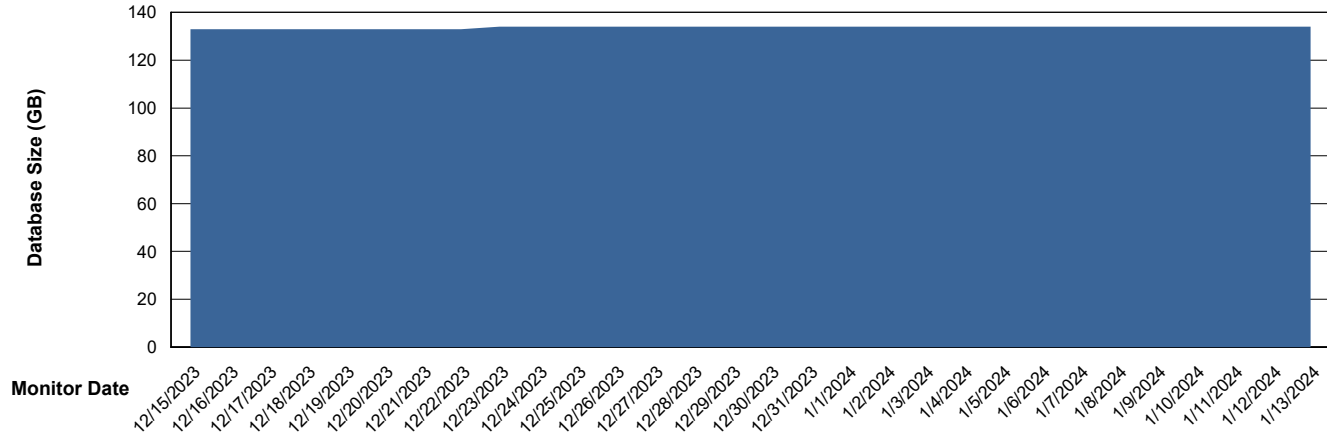

Weekly SLA Customer Report

Customer EUT_Production
Database ID 114

Database Performance EUT_EUP_PRD_URVINA22T_DB_ABS1

Weekly SLA Customer Report

Customer EUT_Production
Database ID 114

Database Performance EUT_URM_PRD_URVINA26_DB_ABS1

Weekly SLA Customer Report

Customer EUT_Production
Database ID 114

DATABASE SIZE EUT_EUP_PRD_URVINA22T_DB_ABS1

Database growth over last month

DATABASE SIZE EUT_URM_PRD_URVINA26_DB_ABS1

Database growth over last month