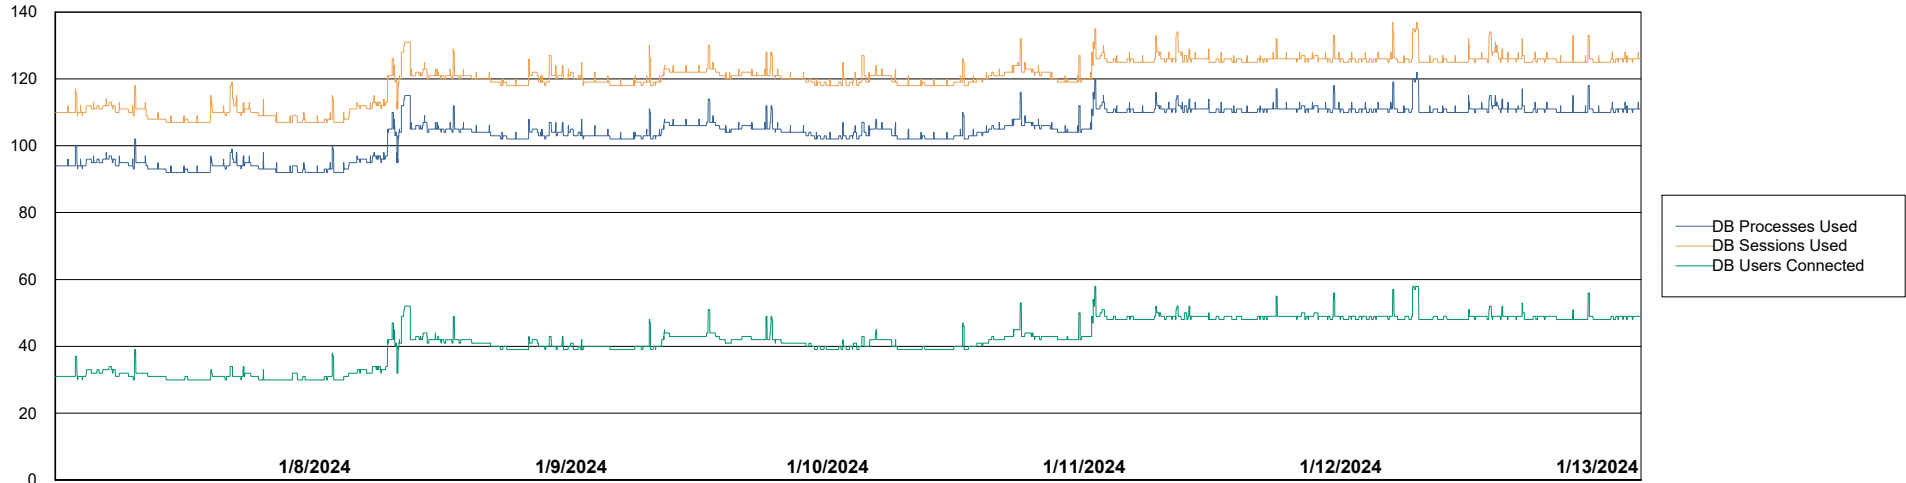

Weekly SLA Customer Report

Customer EUT_Production
Database ID 114

Database Performance EUT_EUP_PRD_URVINA22T_DB_ABS1

Weekly SLA Customer Report

Customer EUT_Production
Database ID 114

Database Performance EUT_URM_PRD_URVINA26_DB_ABS1