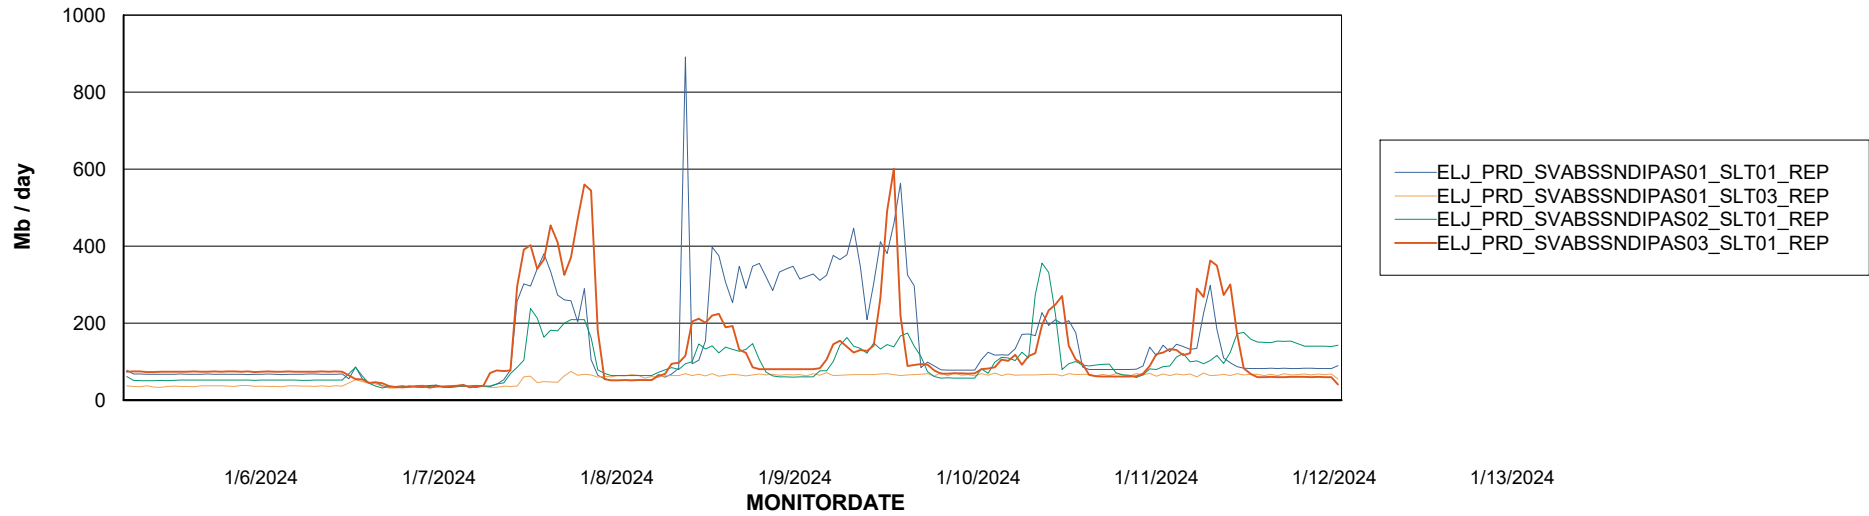

Avg memory used per ABS Server Service

Avg users per day per ABS server

Weekly SLA Customer Report

Customer ELJ Production
Database ID 72

ABSSolute Application ReportServer Services

Avg memory used per ReportServer Service