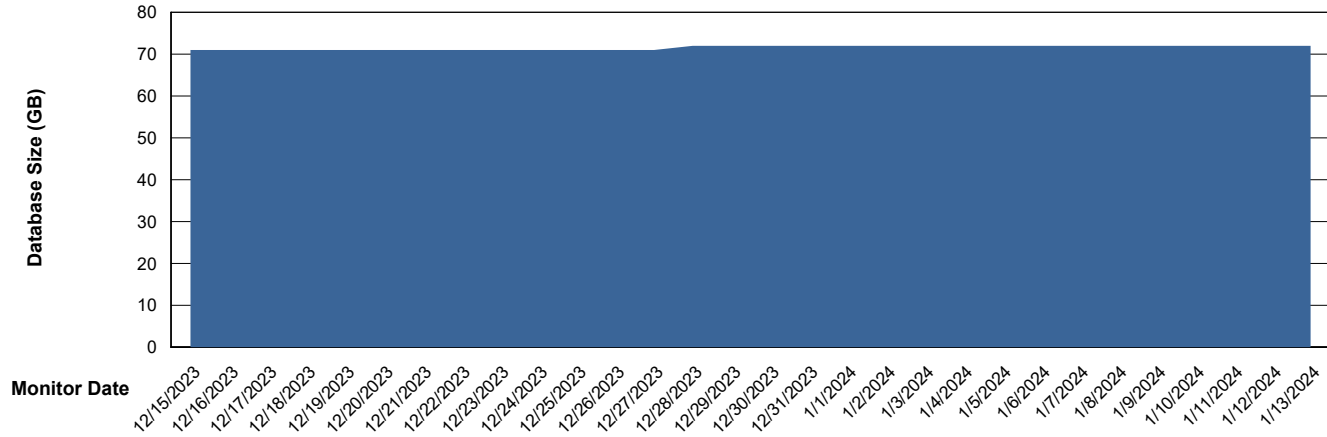

DB Processes Max 0
DB Processes Max 1,000

Weekly SLA Customer Report

Customer ELJ Production
Database ID 72

Database Performance ELJ_PRD_FRASEQXPRDDB03_ABS1

Weekly SLA Customer Report

Customer ELJ Production
Database ID 72

DATABASE SIZE ELJ_PRD_FRASEQXPRDDB01_ABS1

Database growth over last month

DATABASE SIZE ELJ_PRD_FRASEQXPRDDB03_ABS1

Database growth over last month

Weekly SLA Customer Report

Customer ELJ Production
 Database ID 72