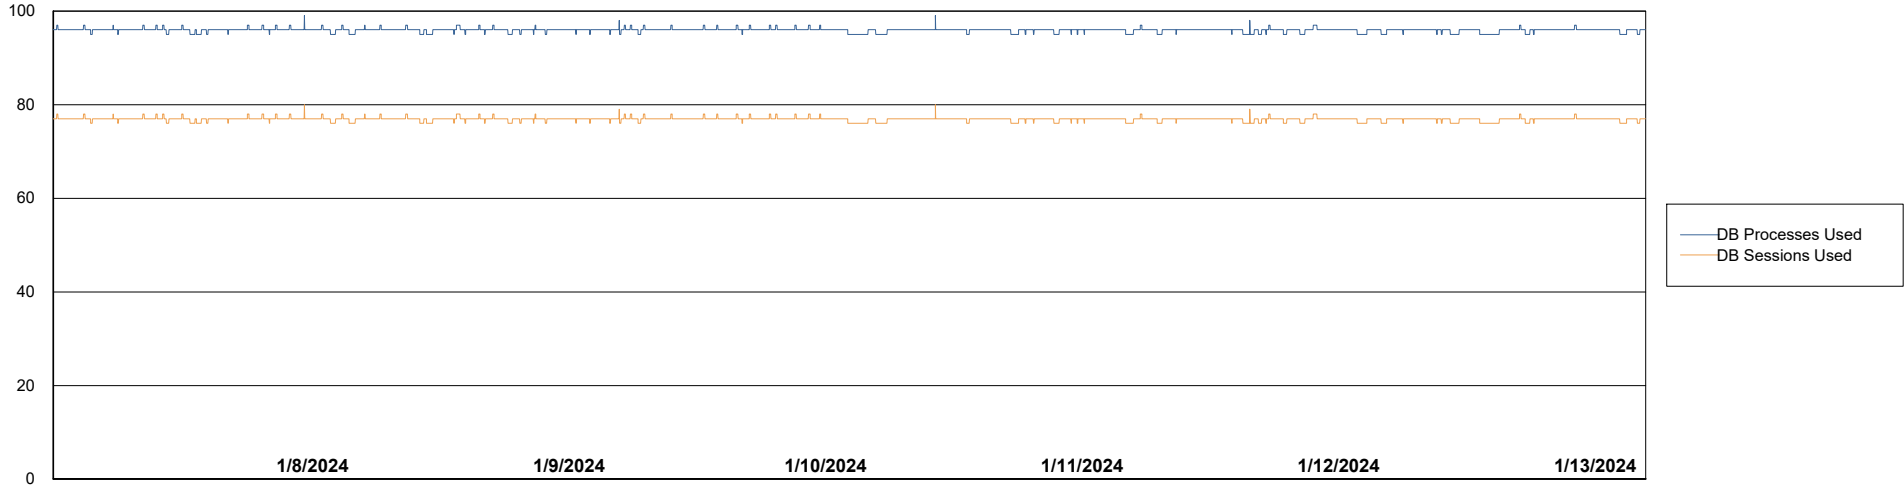

Database Performance ELJ_PRD_FRASEQXPRDDB02_HSBABS1

DB Processes Max 0
DB Processes Max 1,000