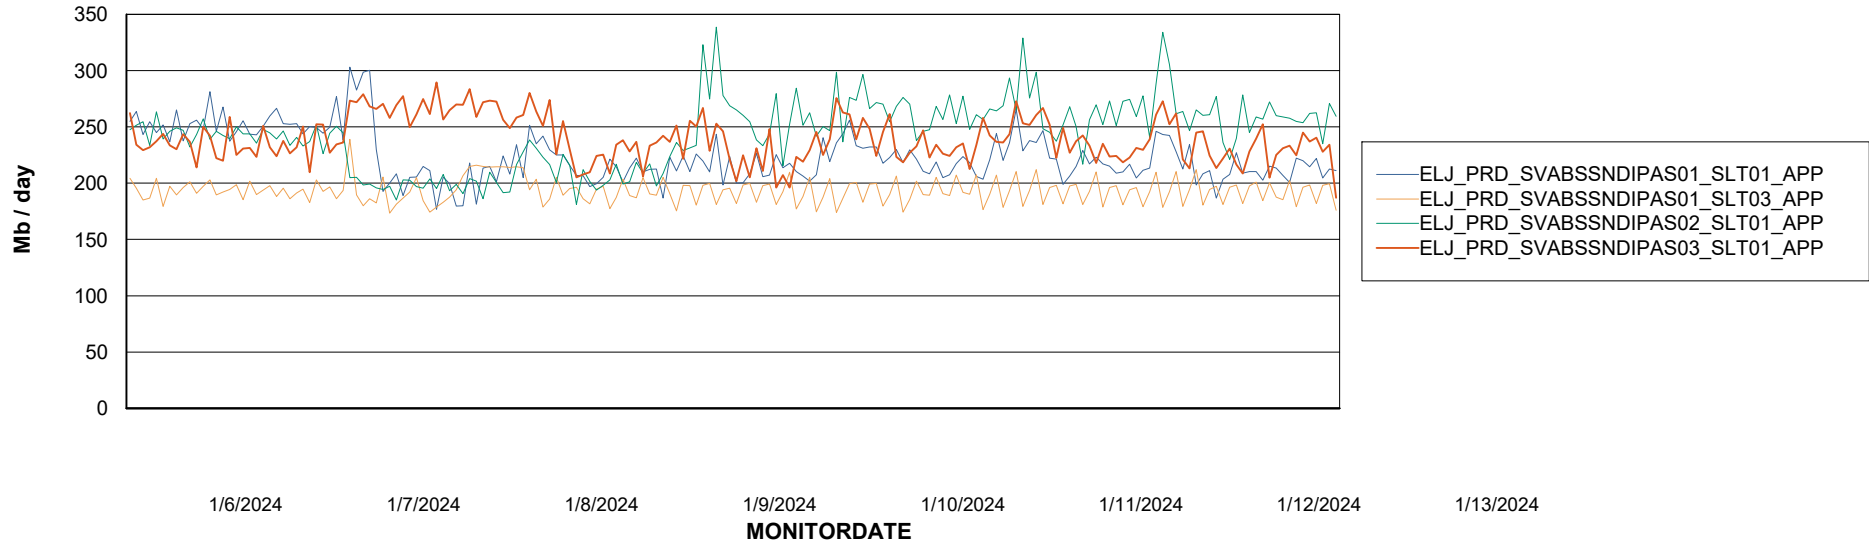

ABSSolute Application Server Services

Avg memory used per ABS Server Service