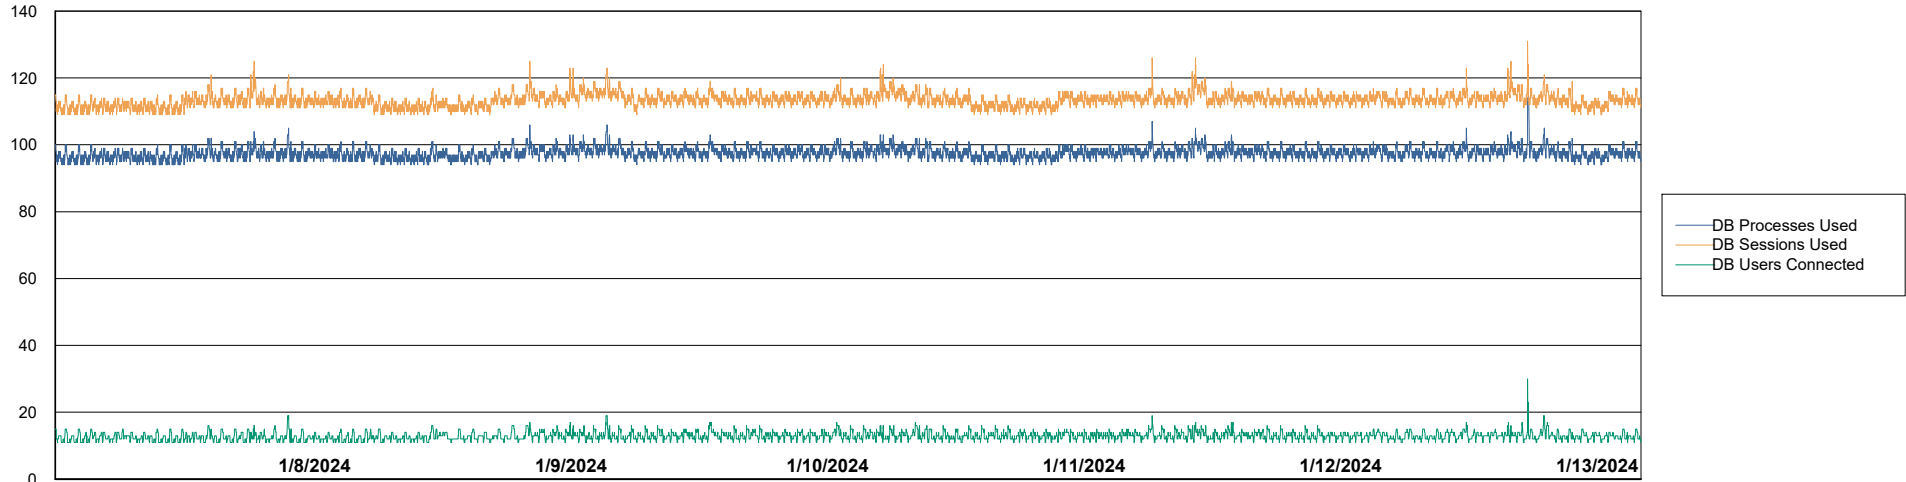

DB Processes Max 0
DB Processes Max 1,000

Weekly SLA Customer Report

Customer ELJ Production
Database ID 72

Database Performance ELJ_PRD_FRASEQXPRDDB03_ABS1

Weekly SLA Customer Report

Customer ELJ Production
Database ID 72