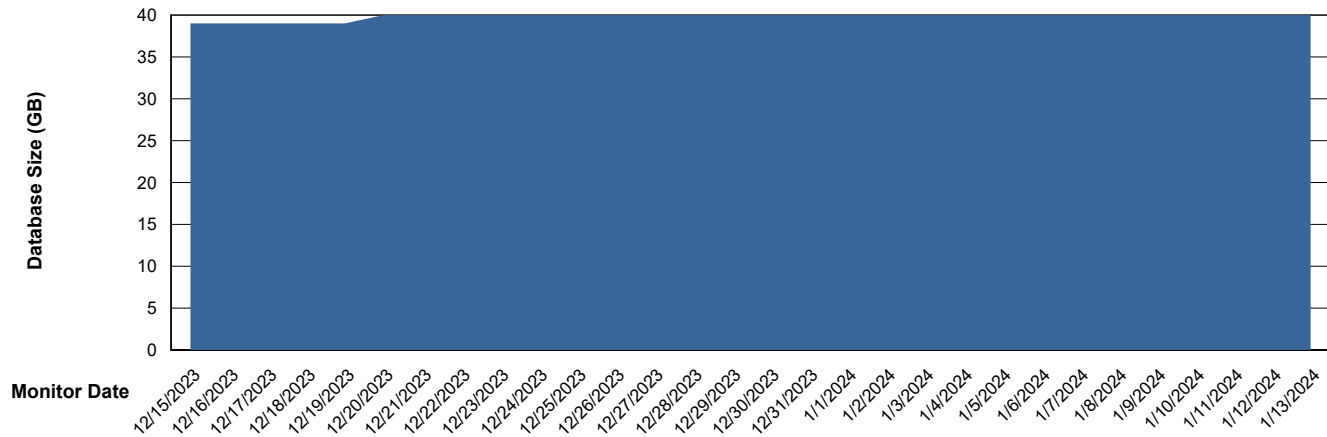

DB Processes Max 0
DB Processes Max 1,000

Weekly SLA Customer Report

Customer ELJ Production
Database ID 72

Database Performance ELJ_PRD_FRASEQXPRDDB03_ABS1

Weekly SLA Customer Report

Customer ELJ Production
Database ID 72

DATABASE SIZE ELJ_PRD_FRASEQXPRDDB01_ABS1

Database growth over last month

DATABASE SIZE ELJ_PRD_FRASEQXPRDDB03_ABS1

Database growth over last month

Weekly SLA Customer Report

Customer ELJ Production
 Database ID 72