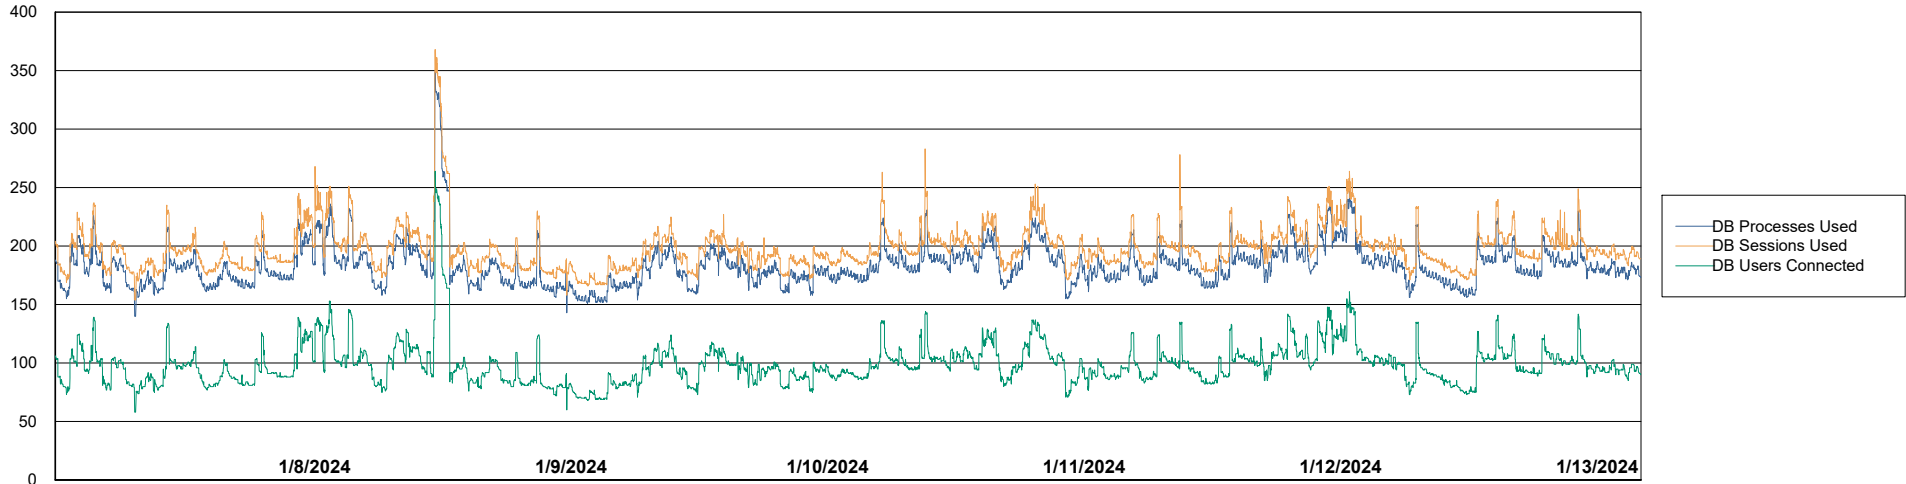

Weekly SLA Customer Report

Customer ELI_Production
Database ID 62

Database Performance ELI_PRD_FRASEQXPRDDB04_ABS1

Weekly SLA Customer Report

Customer ELI_Production
Database ID 62

Database Performance ELI_PRD_Primary_ABS1