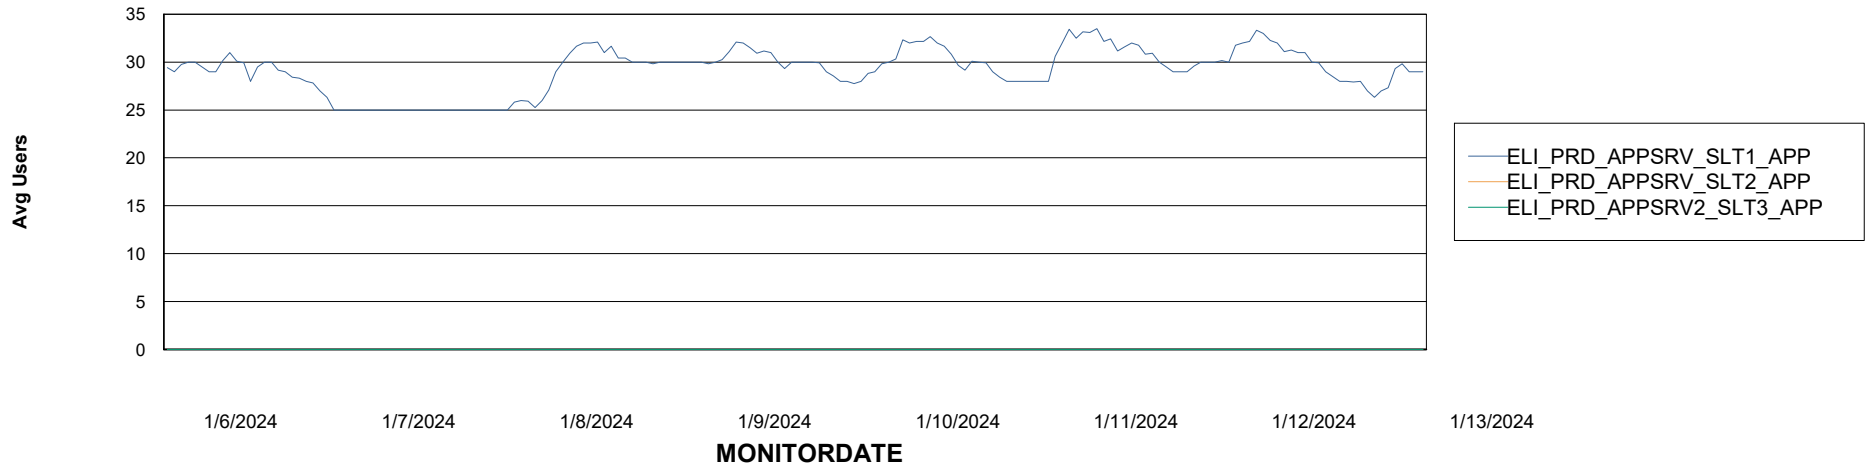

Avg memory used per ABS Server Service

Weekly SLA Customer Report

Customer ELI_Production
Database ID 62

ABSSolute Application Server Services

Avg memory used per ReportServer Service

Avg users per day per ABS server