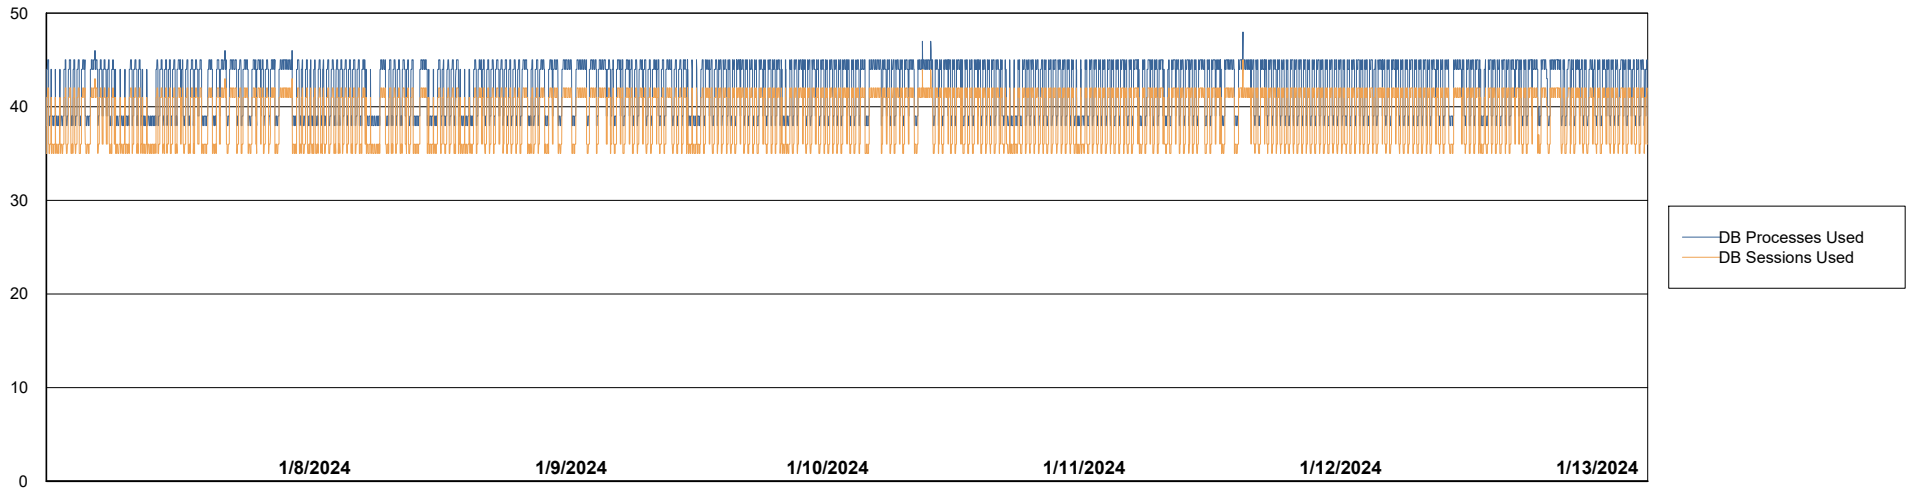

Database Performance ELI_PRD_STB_HSBABS1

DB Processes Max 1,000