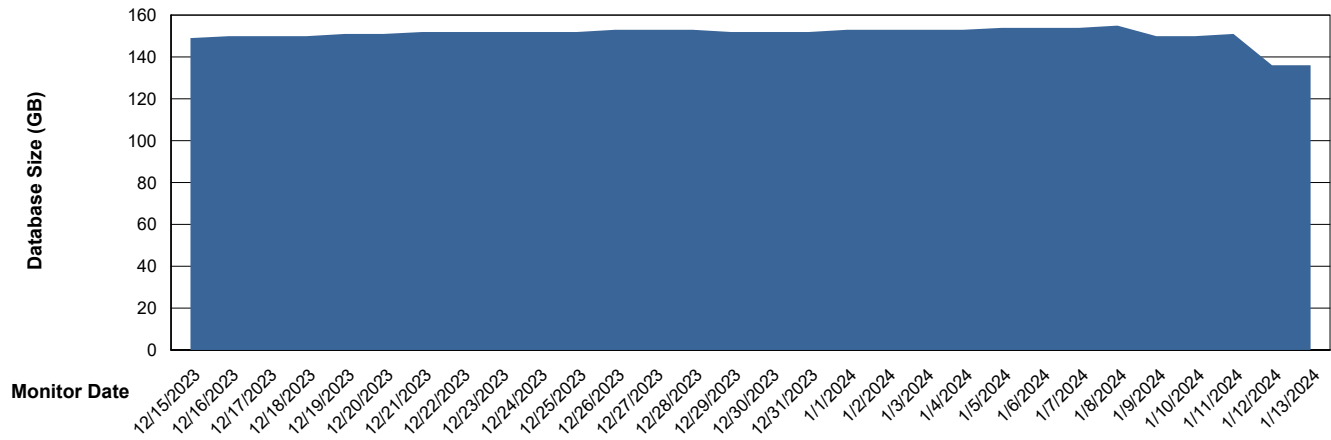

Weekly SLA Customer Report

Customer ELI_Production
Database ID 62

Database Performance ELI_PRD_STB_HSBABS1

DB Processes Max 1,000

Weekly SLA Customer Report

Customer ELI_Production
Database ID 62

DATABASE SIZE ELI_PRD_FRASEQXPRDDB04_ABS1

Database growth over last month

DATABASE SIZE ELI_PRD_Primary_ABS1

Database growth over last month

Weekly SLA Customer Report

Customer ELI_Production
Database ID 62

Database Tablespace ELI_PRD_FRASEQXPRDDB04_ABS1