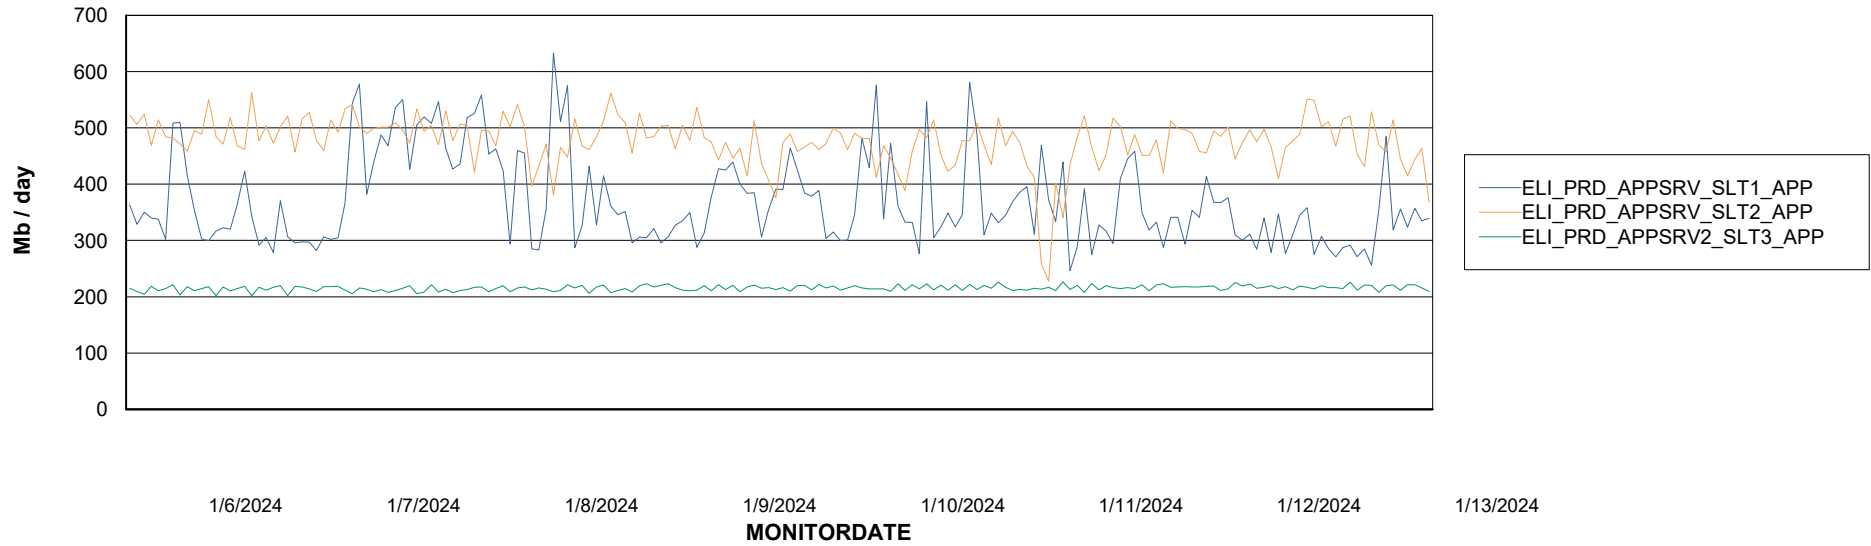

ABSSolute Application Server Services

Avg memory used per ABS Server Service