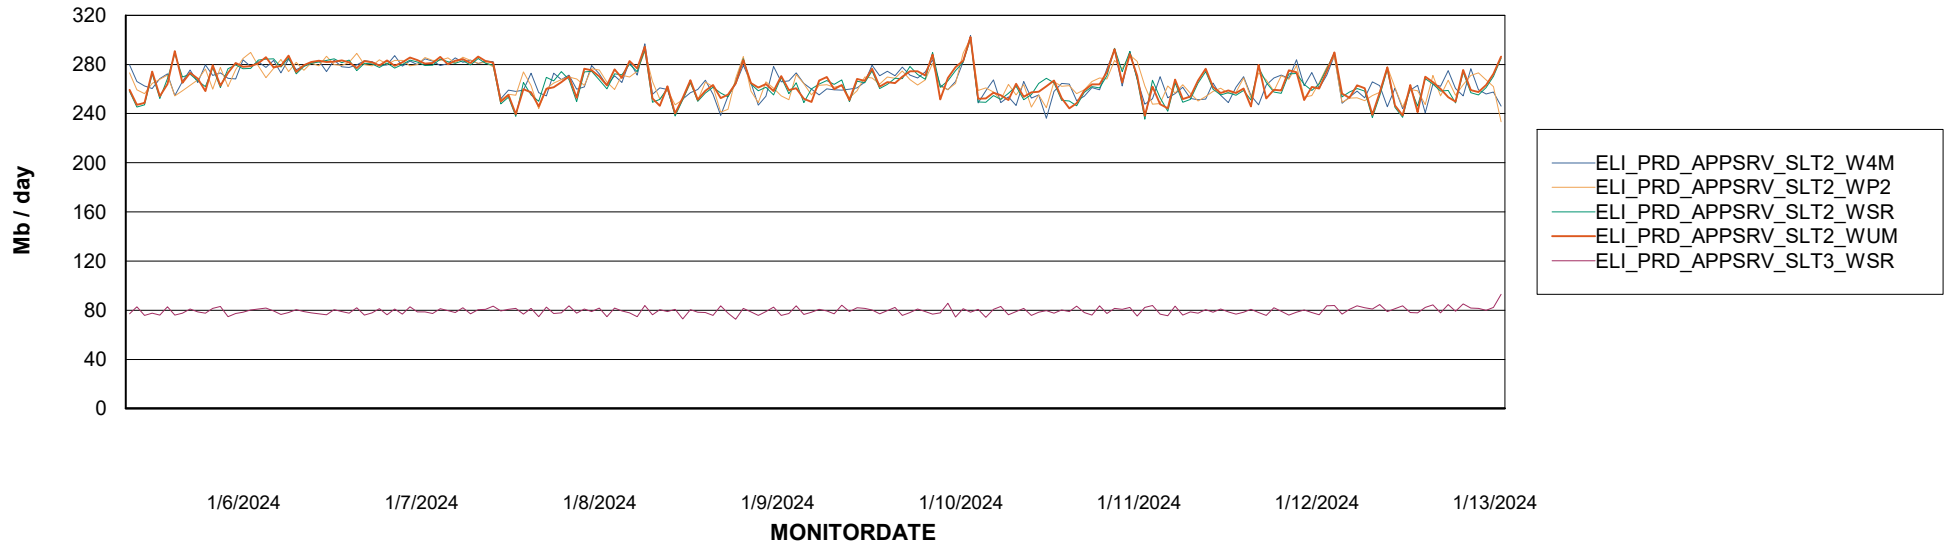

ABSSolute Application Server Services

Avg memory used per ABS Web component