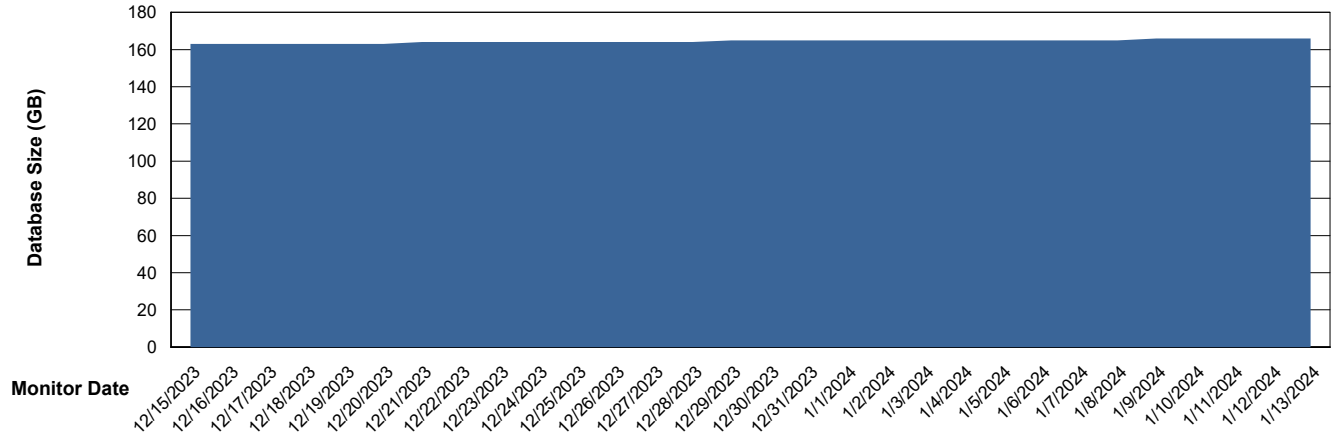

Weekly SLA Customer Report

Customer ELI_Production
Database ID 62

Database Performance ELI_PRD_STB_HSBABS1

DB Processes Max 1,000

Weekly SLA Customer Report

Customer ELI_Production
Database ID 62

DATABASE SIZE ELI_PRD_FRASEQXPRDDB04_ABS1

Database growth over last month

DATABASE SIZE ELI_PRD_Primary_ABS1

Database growth over last month

Weekly SLA Customer Report

Customer ELI_Production
Database ID 62

Database Tablespace ELI_PRD_FRASEQXPRDDB04_ABS1