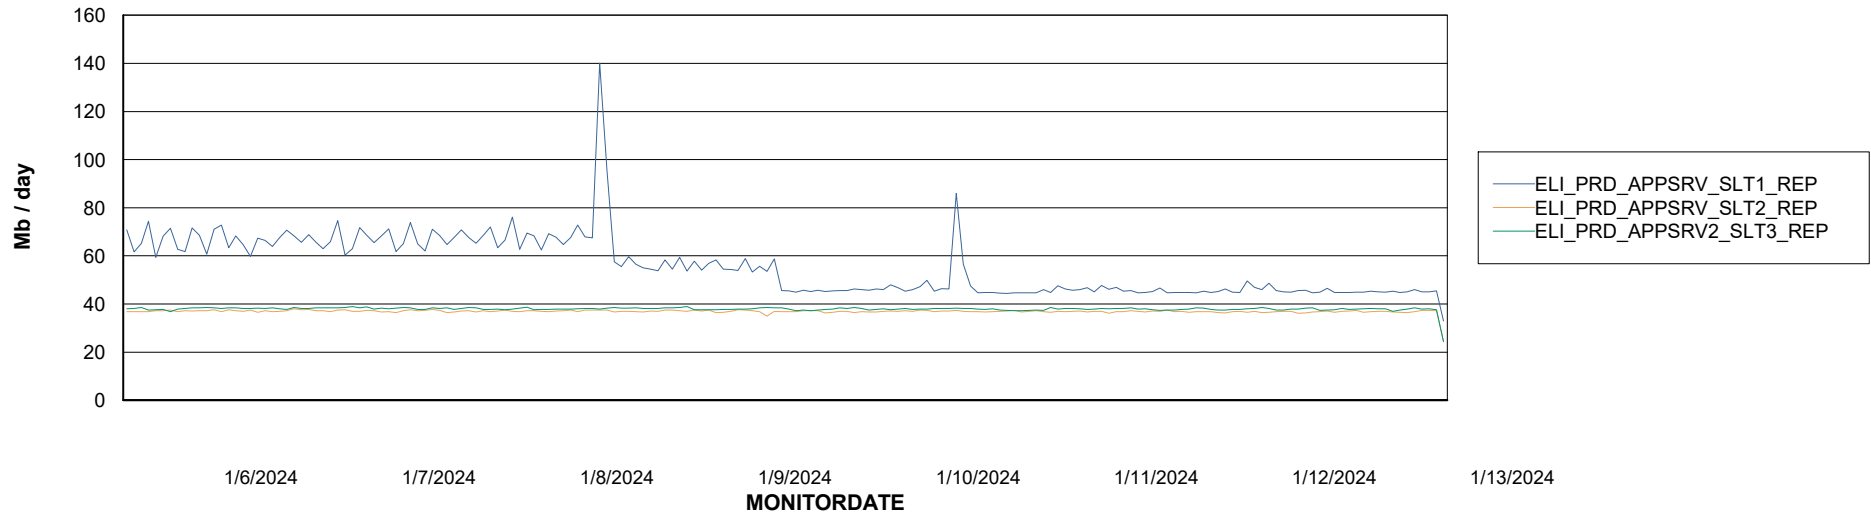

Avg memory used per ABS Server Service

Weekly SLA Customer Report

Customer ELI_Production
Database ID 62

ABSSolute Application Server Services

Avg memory used per ReportServer Service

Avg users per day per ABS server