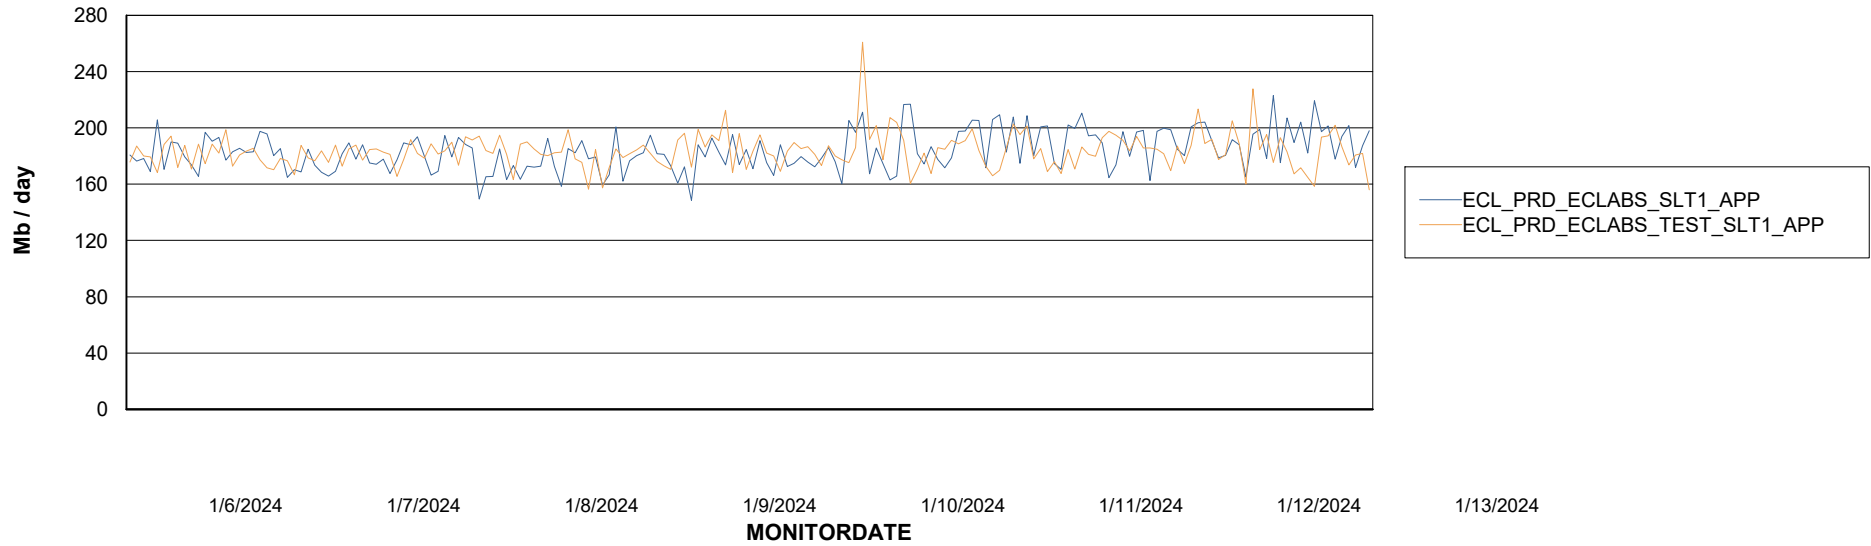

ABSSolute Application Server Services

Avg memory used per ABS Server Service