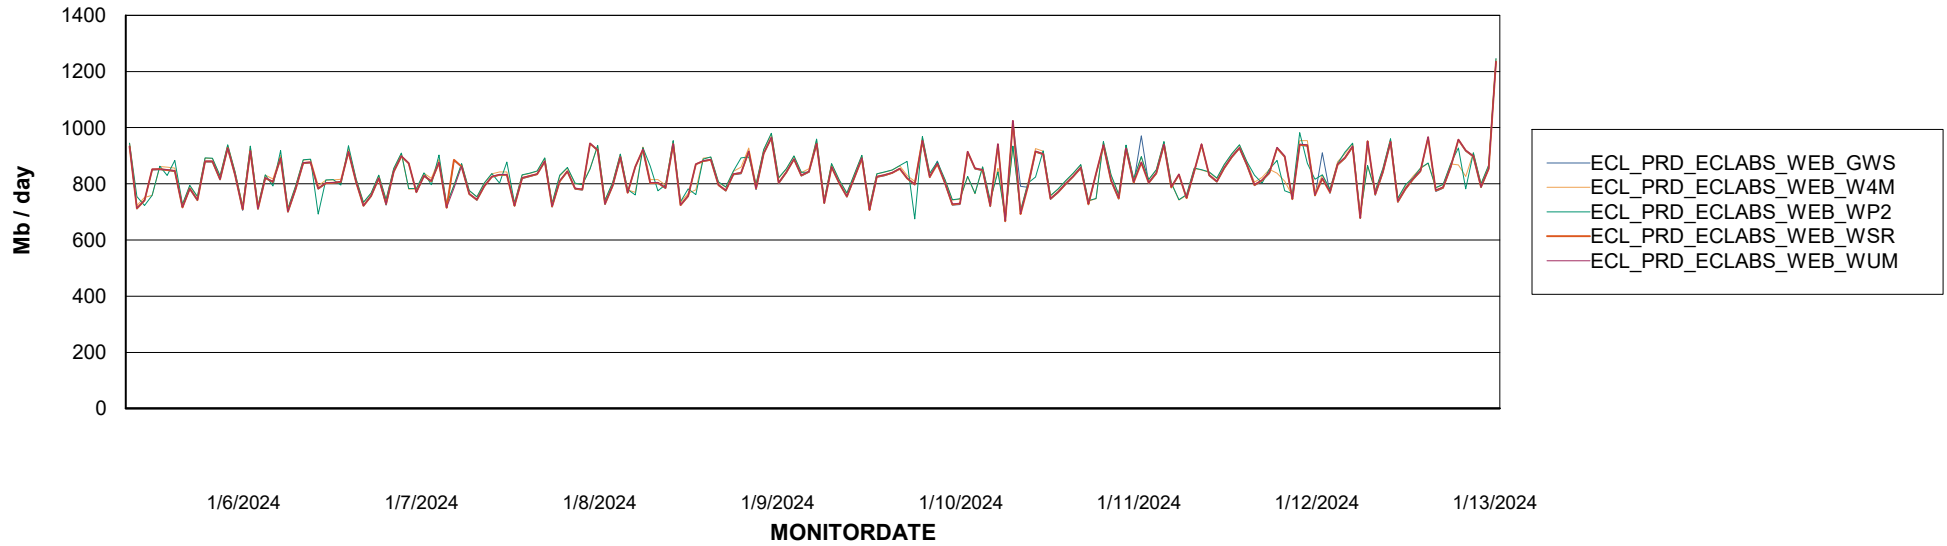

ABSSolute Web Component Services

Avg memory used per ABS Web component