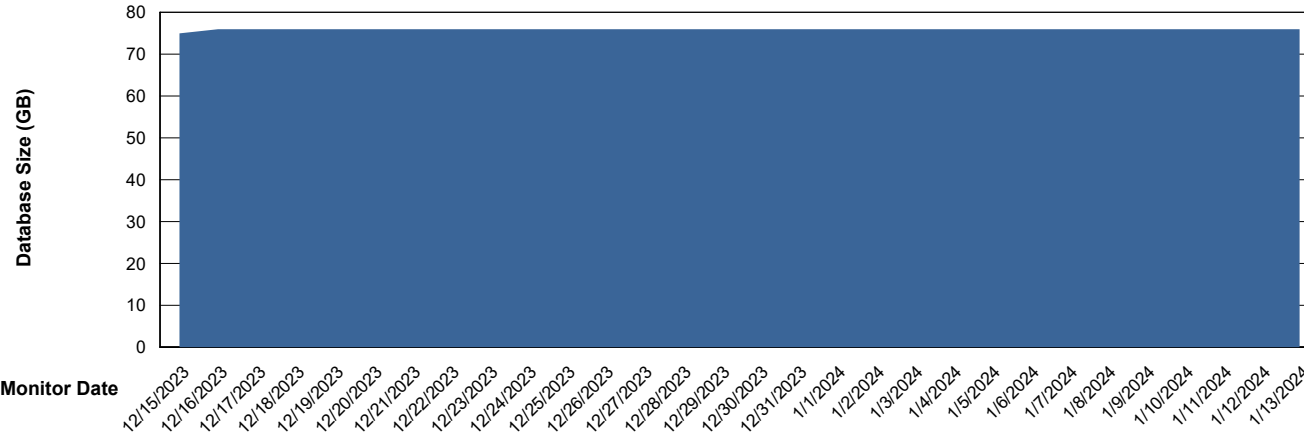

DB Processes Max 1,000

Weekly SLA Customer Report

Customer ECL_Production
 Database ID 156

DATABASE SIZE ECL_PRD_ECLABS_ABS1

Database growth over last month

Database Tablespace ECL_PRD_ECLABS_ABS1

Date	Tablespace Name	Filesize (Gb)	Usedsize (Gb)	Percentage free
1/13/2024	ABSDATA	81	55	32
	INDX	10	6	37
1/12/2024	ABSDATA	81	55	32
	INDX	10	6	37
1/11/2024	ABSDATA	81	55	32
	INDX	10	6	37
1/10/2024	ABSDATA	81	55	32
	INDX	10	6	37
1/9/2024	ABSDATA	81	55	32
	INDX	10	6	37
1/8/2024	ABSDATA	81	55	32
	INDX	10	6	38
1/7/2024	ABSDATA	81	55	32
	INDX	10	6	38

Weekly SLA Customer Report

Customer ECL_Production
Database ID 156

Standby Database Health ECL_Production

Recovery lag for last 7 days

Weekly SLA Customer Report

Customer ECL_Production
Database ID 156

ABSSolute Application Server Services