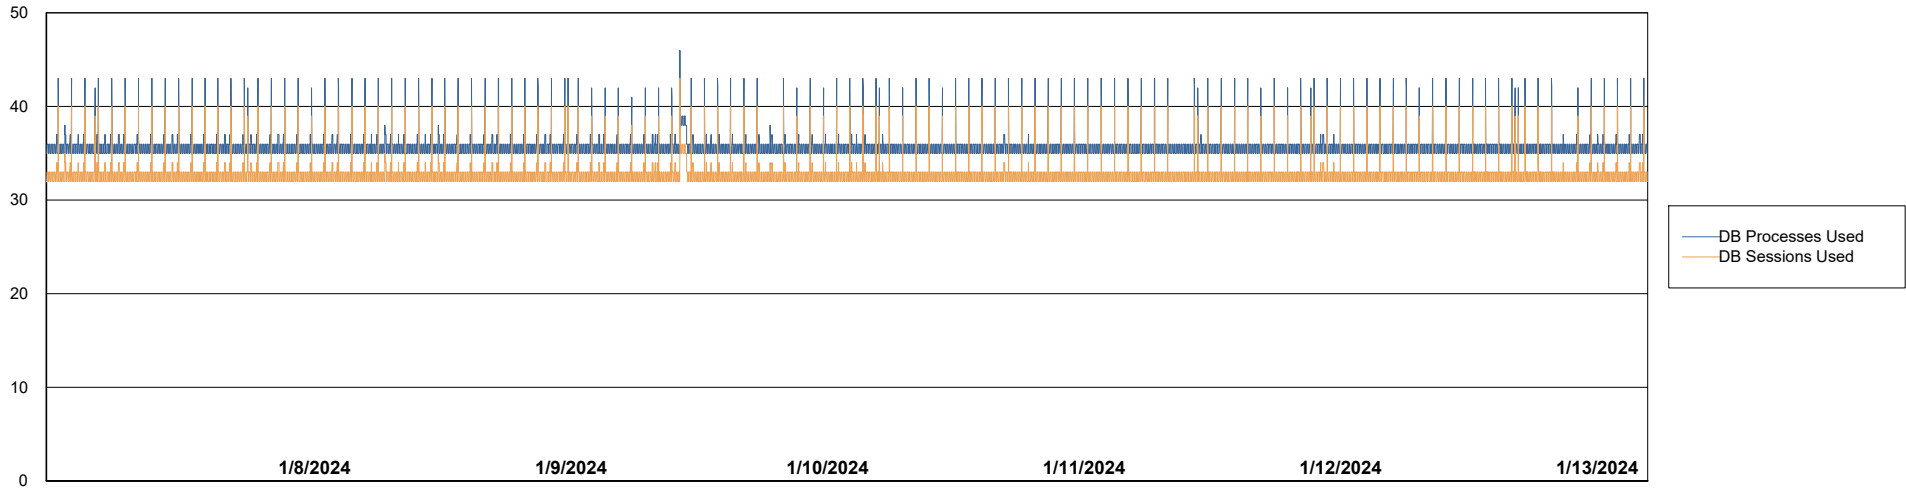

Weekly SLA Customer Report

Customer ECL_Production
Database ID 156

Database Performance ECL_PRD_ECLABS_ABS1

Weekly SLA Customer Report

Customer ECL_Production
Database ID 156

Database Performance ECL_PRD_ECLABS-TEST_HSBABS1

DB Processes Max 1,000

Weekly SLA Customer Report

Customer ECL_Production
 Database ID 156

DATABASE SIZE ECL_PRD_ECLABS_ABS1

Database growth over last month

Database Tablespace ECL_PRD_ECLABS_ABS1

Date	Tablespace Name	Filesize (Gb)	Usedsize (Gb)	Percentage free
1/13/2024	ABSDATA	81	55	32
	INDX	10	6	37
1/12/2024	ABSDATA	81	55	32
	INDX	10	6	37
1/11/2024	ABSDATA	81	55	32
	INDX	10	6	37
1/10/2024	ABSDATA	81	55	32
	INDX	10	6	37
1/9/2024	ABSDATA	81	55	32
	INDX	10	6	37
1/8/2024	ABSDATA	81	55	32
	INDX	10	6	38
1/7/2024	ABSDATA	81	55	32
	INDX	10	6	38