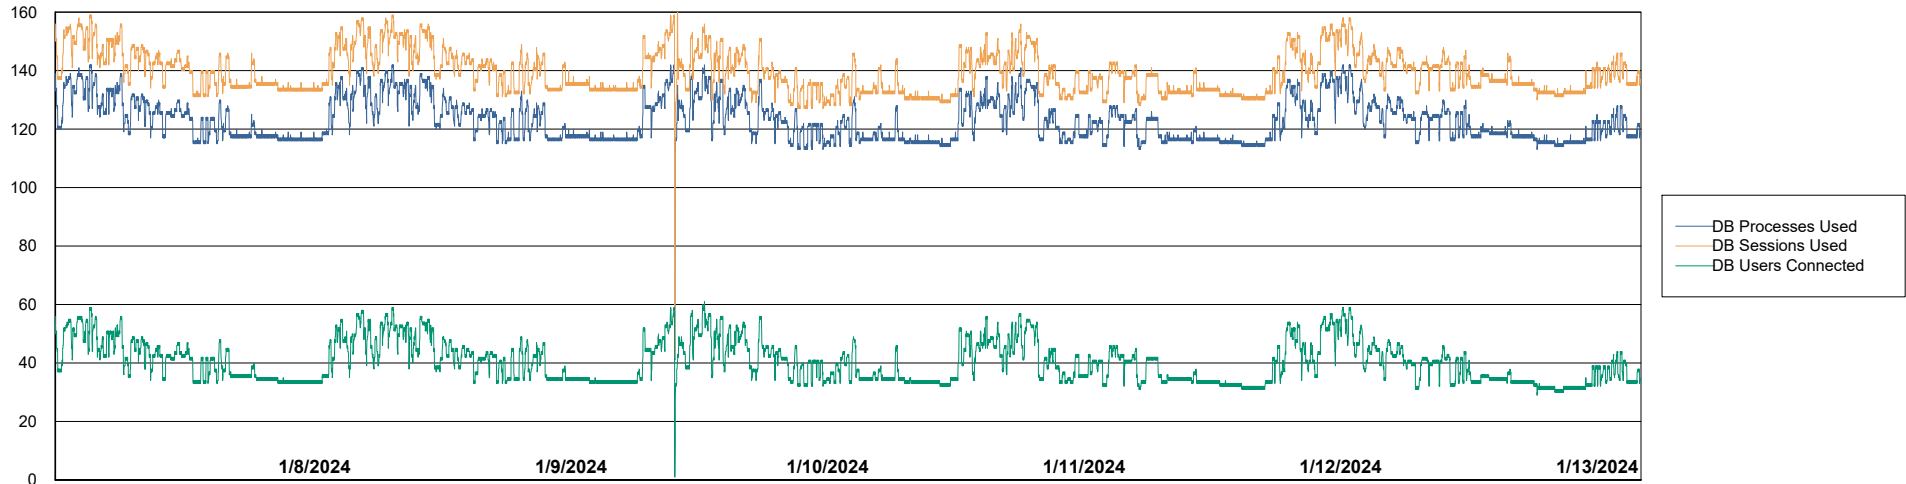

Weekly SLA Customer Report

Customer ECL_Production
Database ID 156

Harddisk Usage ECL_PRD_ECLABS-WEB

	Free disk space on C: (%)	Total disk space on C: (Gb)	Used disk space on C: (Gb)
1/13/2024	51	99	49
1/12/2024	51	99	49
1/11/2024	51	99	49
1/10/2024	51	99	48
1/9/2024	52	99	48
1/8/2024	52	99	48
1/7/2024	52	99	48

Weekly SLA Customer Report

Customer ECL_Production
Database ID 156

Database Performance ECL_PRD_ECLABS_ABS1

Weekly SLA Customer Report

Customer ECL_Production
Database ID 156

Database Performance ECL_PRD_ECLABS-TEST_HSBABS1