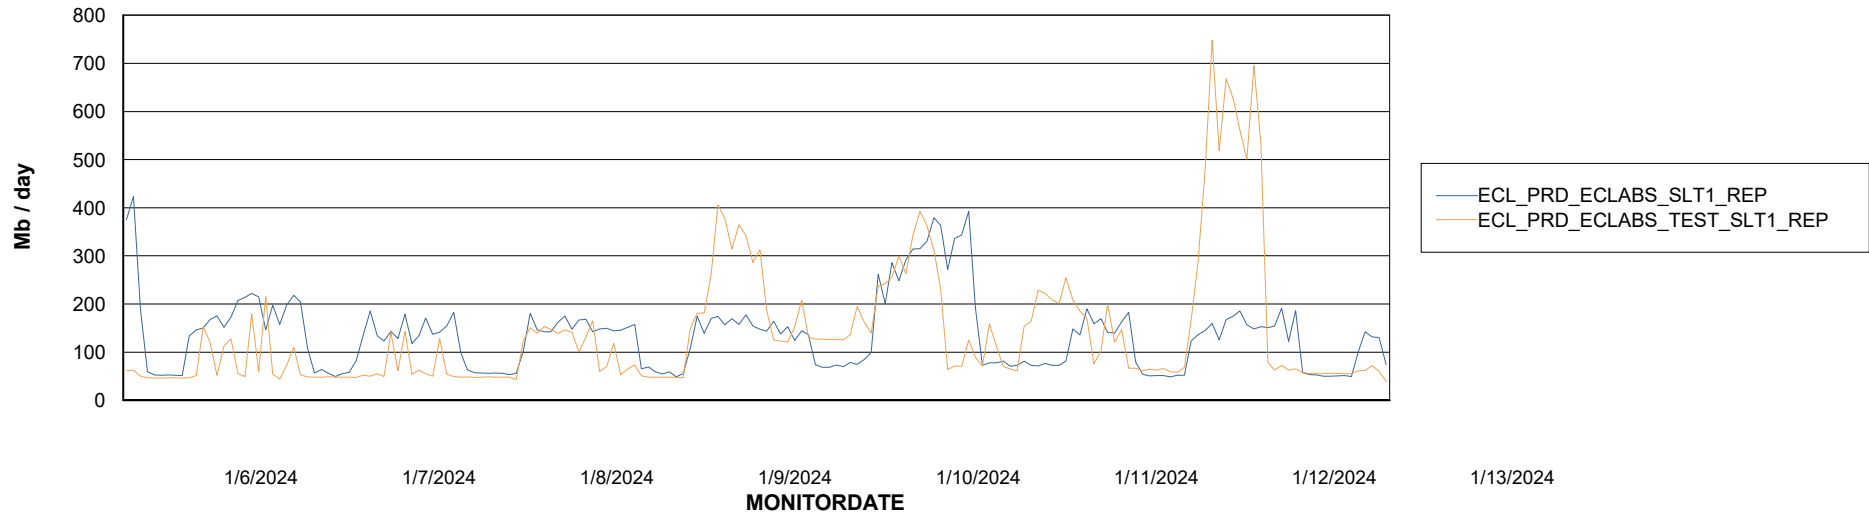

Avg memory used per ABS Server Service

Avg users per day per ABS server

Weekly SLA Customer Report

Customer ECL_Production
Database ID 156

ABSSolute Application ReportServer Services

Avg memory used per ReportServer Service